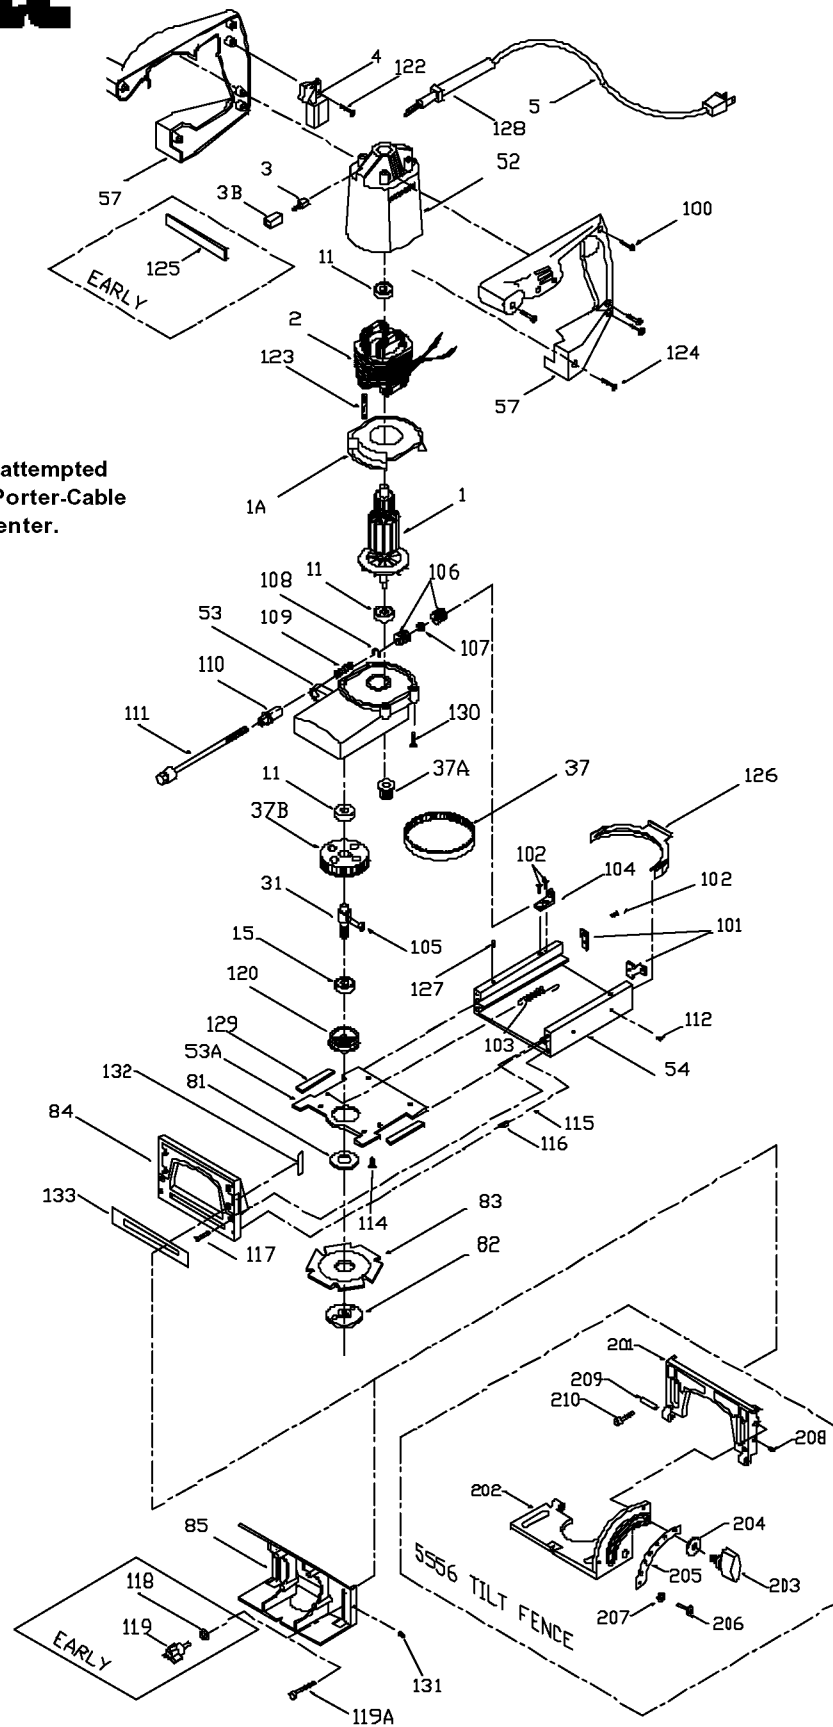

PORTER-CABLE

PLATE JOINERS

555
556
5556

WARNING: Electrical repairs should only be attempted by trained repairmen. Contact the nearest Porter-Cable Service Center or other competent repair center.

Parts List for 556 Type 2

Item Number	Part Number	Description	Qty Required
1	000000-00	No Longer Available	1
1	000000-00	No Longer Available	1
2	000000-00	No Longer Available	1
3	876345	BRUSH	2
3	852874	BRUSH-HOLDER	2
4	697171	SWITCH	1
5	000000-00	No Longer Available	1
11	855284	BEARING	3
15	851054SV	BALL BEARING	3
31	696256	DRIVE-SHAFT	1
37	697478	BELT	1
37	000000-00	No Longer Available	1
37	000000-00	No Longer Available	1
52	000000-00	No Longer Available	1
53	875772	GEAR HOUSING	1
53	882832	HOUSING COVER	1
54	000000-00	No Longer Available	1
57	000000-00	No Longer Available	1
81	873925	BLADE FLANGE	1
82	000000-00	No Longer Available	1
83	000000-00	No Longer Available	1
84	878095	T4 FENCE & BLD GUARD	1
85	878095	T4 FENCE & BLD GUARD	1
100	000000-00	No Longer Available	1
101	000000-00	No Longer Available	1
102	694772	SCREW	10
102	803157	SCREW	10

Parts List for 556 Type 2

Item Number	Part Number	Description	Qty Required
103	000000-00	No Longer Available	10
104	881104	BRACKET KIT	1
105	841002	KEY	1
106	696366	KNOB	1
107	000000-00	No Longer Available	10
108	697388	RETAINING RING	10
109	696375	SPRING	10
110	697387	SLEEVE	1
111	000000-00	No Longer Available	1
114	883485	SCREW	10
115	693994	SPRING	10
116	000000-00	No Longer Available	10
117	883485	SCREW	10
118	802318	WASHER	10
119	000000-00	No Longer Available	1
119	000000-00	No Longer Available	10
120	000000-00	No Longer Available	3
122	882185	SCREW MACHINE STEEL	10
123	861809	SCREW	10
124	684881	SCREW	10
125	000000-00	No Longer Available	1
126	000000-00	No Longer Available	1
127	696623	SET SCREW	10
129	874172	OILER	1
130	860573	SCREW	10
131	000000-00	No Longer Available	10
134	000000-00	No Longer Available	1