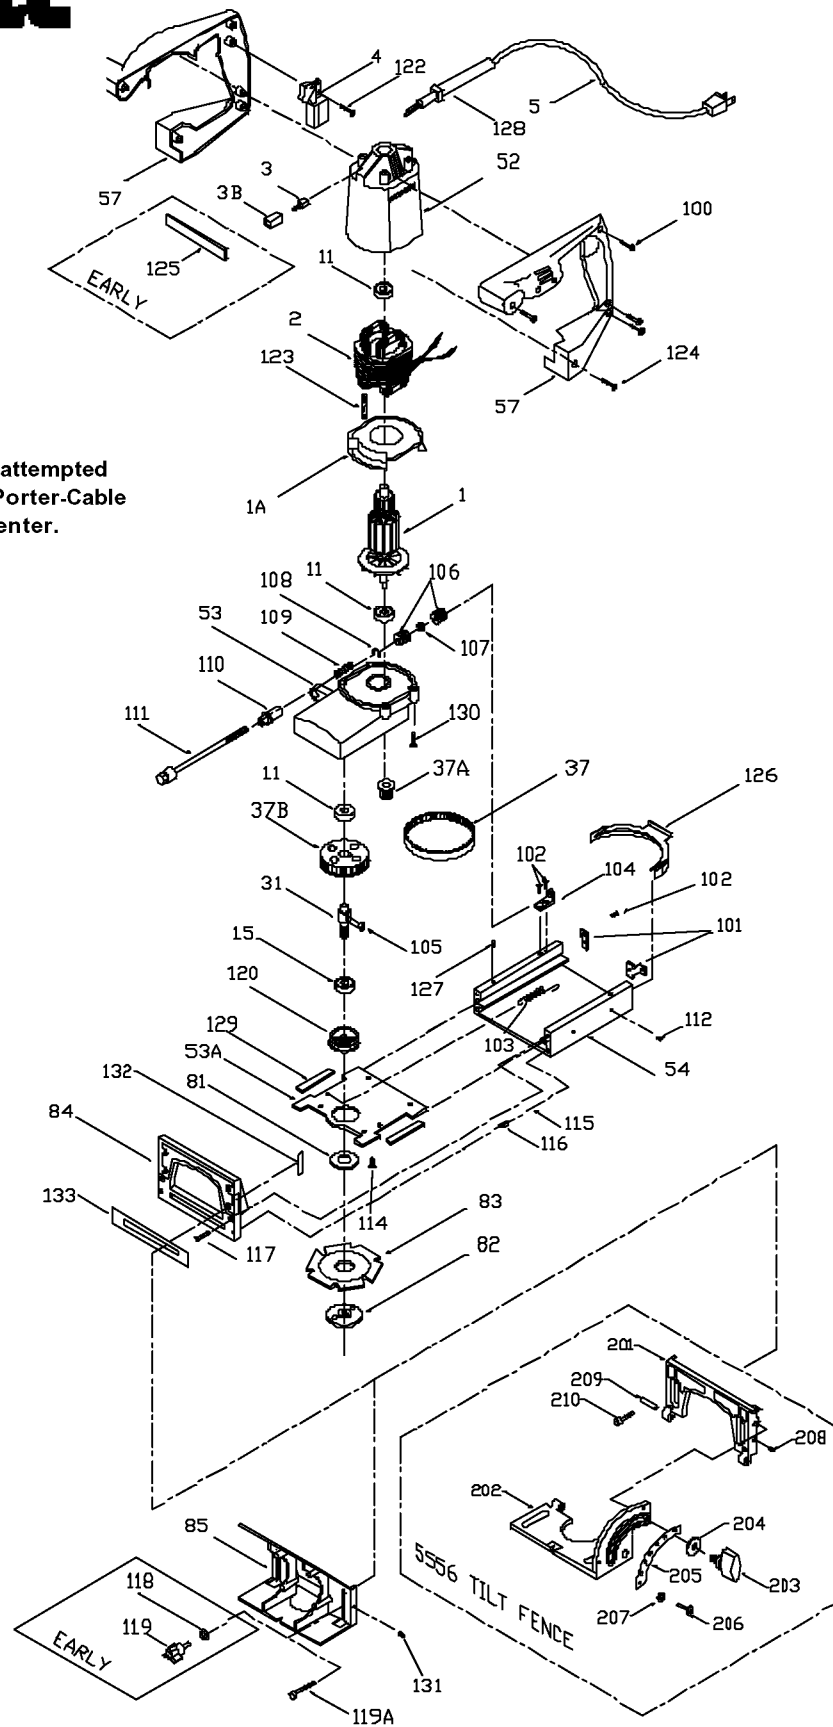

PORTER-CABLE

PLATE JOINERS

555
556
5556

WARNING: Electrical repairs should only be attempted by trained repairmen. Contact the nearest Porter-Cable Service Center or other competent repair center.

Parts List for 556 Type 5

Item Number	Part Number	Description	Qty Required
1	000000-00	No Longer Available	1
1	000000-00	No Longer Available	1
2	000000-00	No Longer Available	1
3	876345	BRUSH	2
3	852874	BRUSH-HOLDER	2
4	697171	SWITCH	1
5	330072-97	CORD/10 FT/18-2	1
11	855284	BEARING	3
15	851054SV	BALL BEARING	3
31	000000-00	No Longer Available	1
37	697478	BELT	1
37	000000-00	No Longer Available	1
37	000000-00	No Longer Available	1
52	000000-00	No Longer Available	1
53	875772	GEAR HOUSING	1
53	882832	HOUSING COVER	1
54	000000-00	No Longer Available	1
57	000000-00	No Longer Available	1
81	890625	BLADE FLANGE	1
82	882798	BLADE RETAINER	1
83	5558	4 JOINER BLADE (6T)	1
84	878077	BLADE GUARD	1
85	000000-00	No Longer Available	1
100	000000-00	No Longer Available	1
101	000000-00	No Longer Available	1
102	694772	SCREW	10
102	803157	SCREW	10

Parts List for 556 Type 5

Item Number	Part Number	Description	Qty Required
103	000000-00	No Longer Available	10
104	881104	BRACKET KIT	1
105	841002	KEY	1
106	696366	KNOB	1
107	000000-00	No Longer Available	10
108	697388	RETAINING RING	10
109	696375	SPRING	10
110	697387	SLEEVE	1
111	000000-00	No Longer Available	1
114	883485	SCREW	10
115	693994	SPRING	10
116	000000-00	No Longer Available	10
117	883485	SCREW	10
118	802318	WASHER	10
119	000000-00	No Longer Available	1
119	000000-00	No Longer Available	10
120	000000-00	No Longer Available	3
122	882185	SCREW MACHINE STEEL	10
123	861809	SCREW	10
124	684881	SCREW	10
125	000000-00	No Longer Available	1
126	000000-00	No Longer Available	1
127	696623	SET SCREW	10
128	901266	STRAIN RELIEVER	1
129	874172	OILER	1
130	860573	SCREW	10
131	000000-00	No Longer Available	10