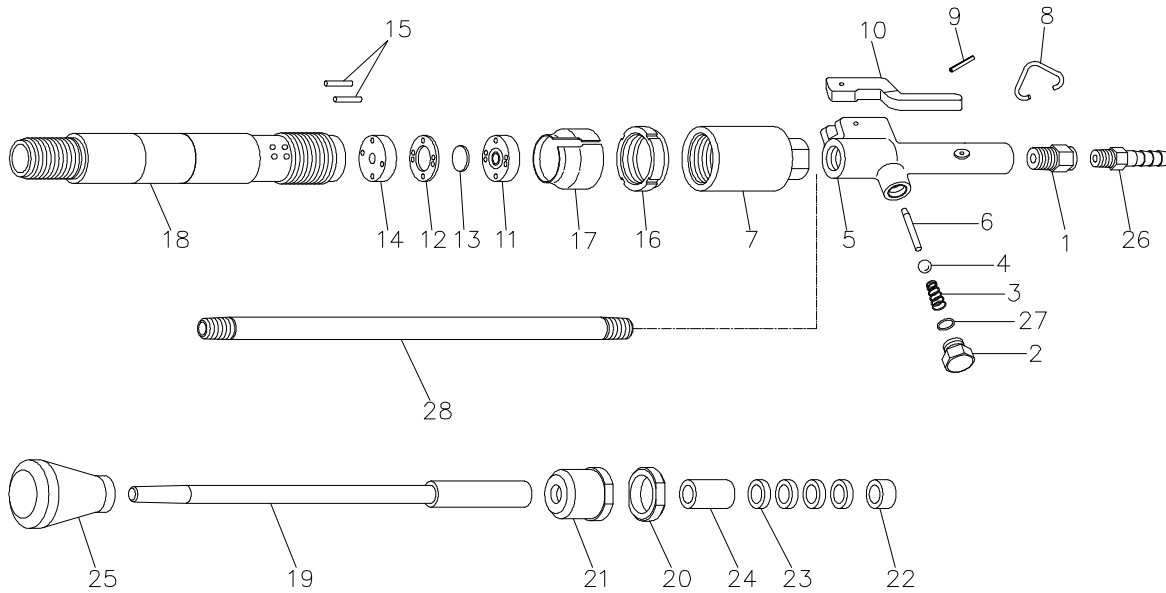

## Parts List for # 556634 JET-2T Sand Rammer

Index	Part No.	Description	Qty.
1	Y3101401A	Air Inlet NPT	1
2	Y31010020	Throttle Valve Cap	1
3	Y31014030	Throttle Valve Spring	1
4	Y10103040	Valve Ball 1/2"	1
5	Y31014050	Handle	1
6	Y31014060	Throttle Valve Pin	1
7	Y31015070	Cylinder Cap	1
8	Y31014080	Lever Lock	1
9	Y10104040	Spring Pin 4x25mm	1
10	Y31014100	Lever	1
11	Y31015110	Valve Upper Seat	1
12	Y31015120	Valve Center Seat	1
13	Y31015130	Valve	1
14	Y31015140	Valve Lower Seat	1
15	Y31015150	Valve Knock Pin	2
16	Y31015160	Lock Nut	1

Index	Part No.	Description	Qty.
17	Y31015170	Exhaust Band	1
18	Y31015180	Cylinder	1
19	Y31015190	Piston	1
20	Y31015200	Double Nut	1
21	Y31015210	Gland Nut	1
22	Y31015220	Inner Bushing	1
23	Y31015230	Packing	4
24	Y31015240	Outer Bushing	1
25	Y31015250	Butt	1
26	Y31010260	Nipple NPT	1
27	Y10601240	O-Ring S-18	1
28	Y31015280	Pipe	1
	Y3101405A	Handle Assembly (index # 2-6, 8-10, 27)	1
	Y3101513A	Valve Assembly (index # 11-15)	1