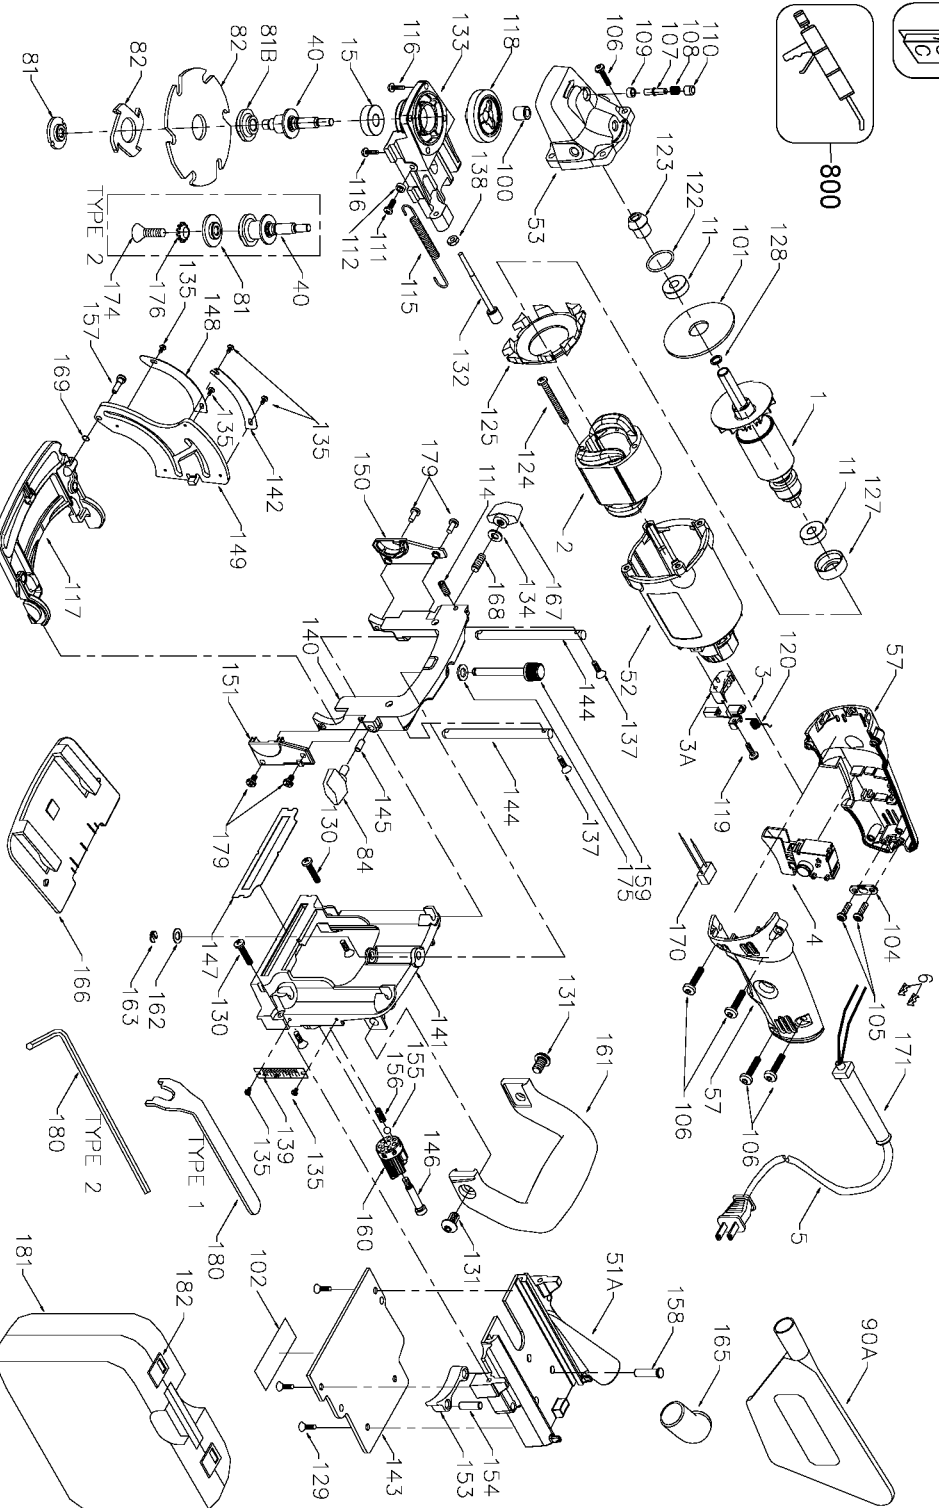

856

800

Parts List for 557 Type 2

Item Number	Part Number	Description	Qty Required
1	891717	ARMATURE	1
1	891695	ARMATURE	1
2	891093	FIELD	1
2	889515	FIELD	1
3	884257	BRUSH HLDR/BRUSH ASY	2
3	886297	BRUSH HLDR/BRUSH ASY	2
3	690740	BRUSH HOLDER BASE	1
4	883141	SWITCH	1
5	625949-06	CORD & PLUG	1
5	330072-98	CORD/8FT/18-2SJ	1
6	444262-00	TERMINAL	2
11	855216SV	BEARING	2
15	883096	BEARING	1
40	893108	GEAR SHAFT	1
51	896796	BOTTOM HSG.	1
51	890751	BLADE COVER HSG	1
52	883144	MOTOR HSG	1
53	892947	GEAR HSG.	1
57	882749	HANDLE SET	1
81	N029566	BLADE RETAINER	1
81	N029566	BLADE RETAINER	1
82	883099	2IN BLADE	1
82	5558	4 JOINER BLADE (6T)	1
84	699992	KNOB	1
90	912913	DUST BAG	1
90	883175	DUST BAG	1
100	841767	BEARING	1

Parts List for 557 Type 2

Item Number	Part Number	Description	Qty Required
101	886154	BRG RETAINER	1
102	000000-00	No Longer Available	1
102	906831	WARNING LABEL	1
104	861434	CORD CLAMP	1
105	882185	SCREW MACHINE STEEL	1
106	900826	SCREW	10
107	892913	SPINDLE LOCK SHAFT	1
108	884259	SPRING	1
109	892914	CUP RETAINER	1
111	882187	SCREW	10
112	911583	SPRING	1
114	889633	SCREW	10
115	911583	SPRING	1
115	911583	SPRING	1
116	878262	SCREW	10
117	A27358	FENCE ASSEMBLY	1
118	882742	GEAR	1
119	879298	SCREW	10
120	868775	BRUSH SPRING	2
122	697029	O-RING	1
123	D882740	BEVEL PINION	1
124	891012	SCREW	10
125	890684	BAFFLE	1
127	694432	BEARING MOUNT	1
128	847564	SNAP RING	1
129	688860	SCREW	10
130	802589	SCREW	10