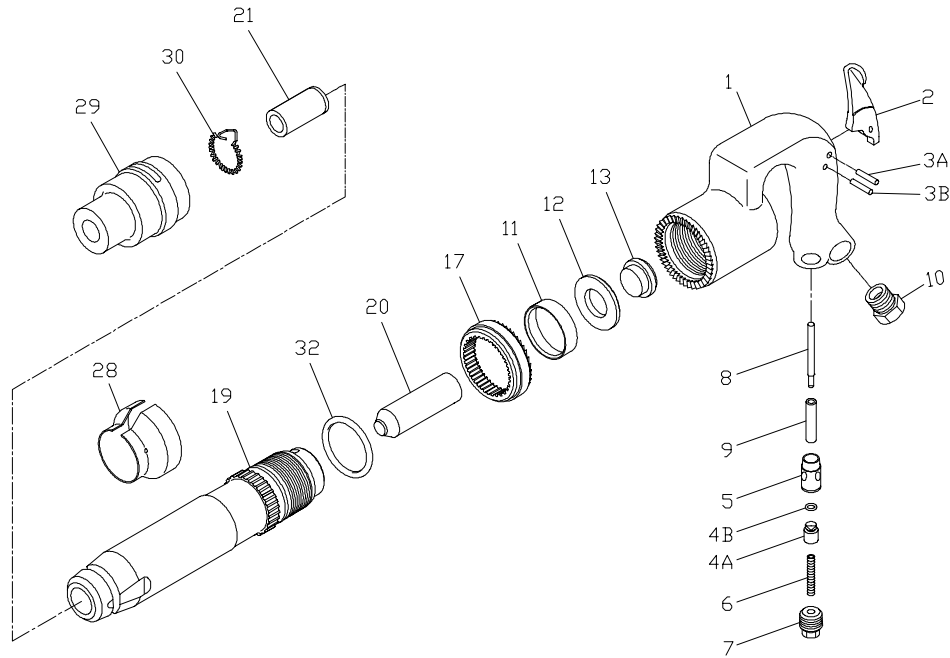

## Parts List for JCO-ST Series Chipping Hammers

| Index | Part No.  | Description  | Qty. |
|-------|-----------|--|------|
| 1     | Y1027001A | Saw Tooth Handle, Complete (includes index # 1-10) | 1    |
| 2     | 21A100200 | Lever  | 1    |
| 3A    | 21A1003A0 | Lever Pin, 6x20mm                                  | 1    |
| 3B    | 21A1003B0 | Lever Stopper Pin, 5x25mm                          | 1    |
| 4A    | 21A1004A0 | Throttle Valve                                     | 1    |
| 4B    | 21A1004B0 | O-Ring, P7   | 1    |
| 5     | 21A100500 | Throttle Valve Bushing                             | 1    |
| 6     | 21A100600 | Throttle Valve Spring                              | 1    |
| 7     | 21A100700 | Throttle Valve Cap                                 | 1    |
| 8     | 21A100800 | Push Rod   | 1    |
| 9     | 21A100900 | Push Rod Sleeve                                    | 1    |
| 10    | 21A101100 | Screw Bushing, NPT 3/8"x3/8"                       | 1    |
| 11    | 21A101300 | Ring Valve   | 1    |
| 12    | Y10412120 | Valve Plate  | 1    |