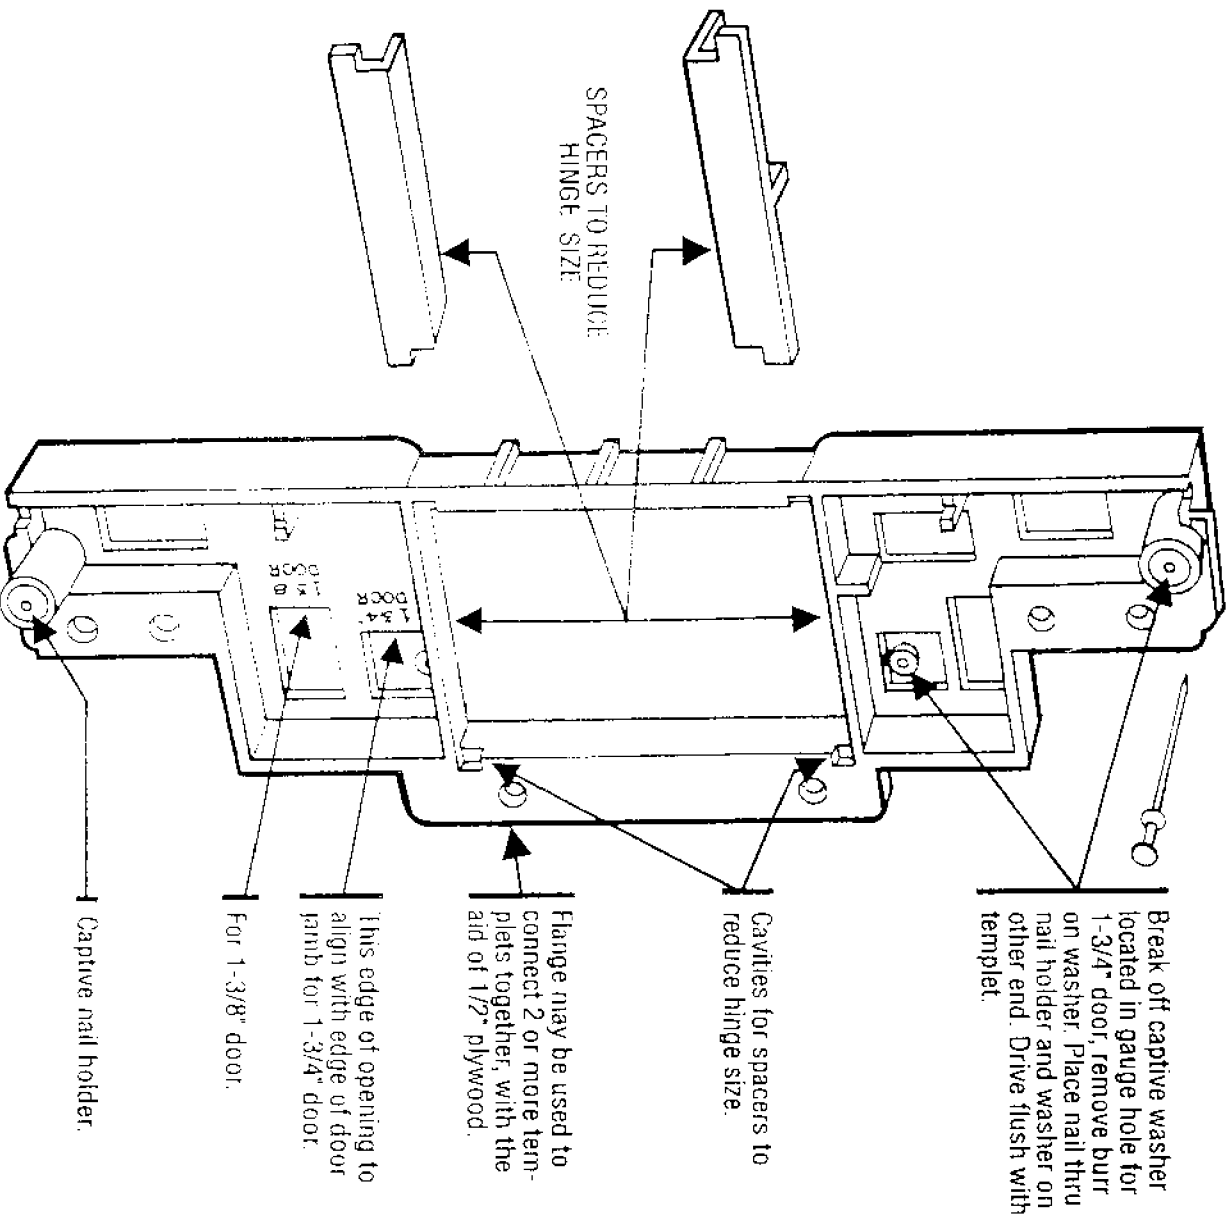

# PORTER-CABLE HINGE BUTT TEMPLAT

59370

## Parts List for 59370 Type 1

Item Number	Part Number	Description	Qty Required
856	000000-00	No Longer Available	1
856	000000-00	No Longer Available	1
856	000000-00	No Longer Available	1