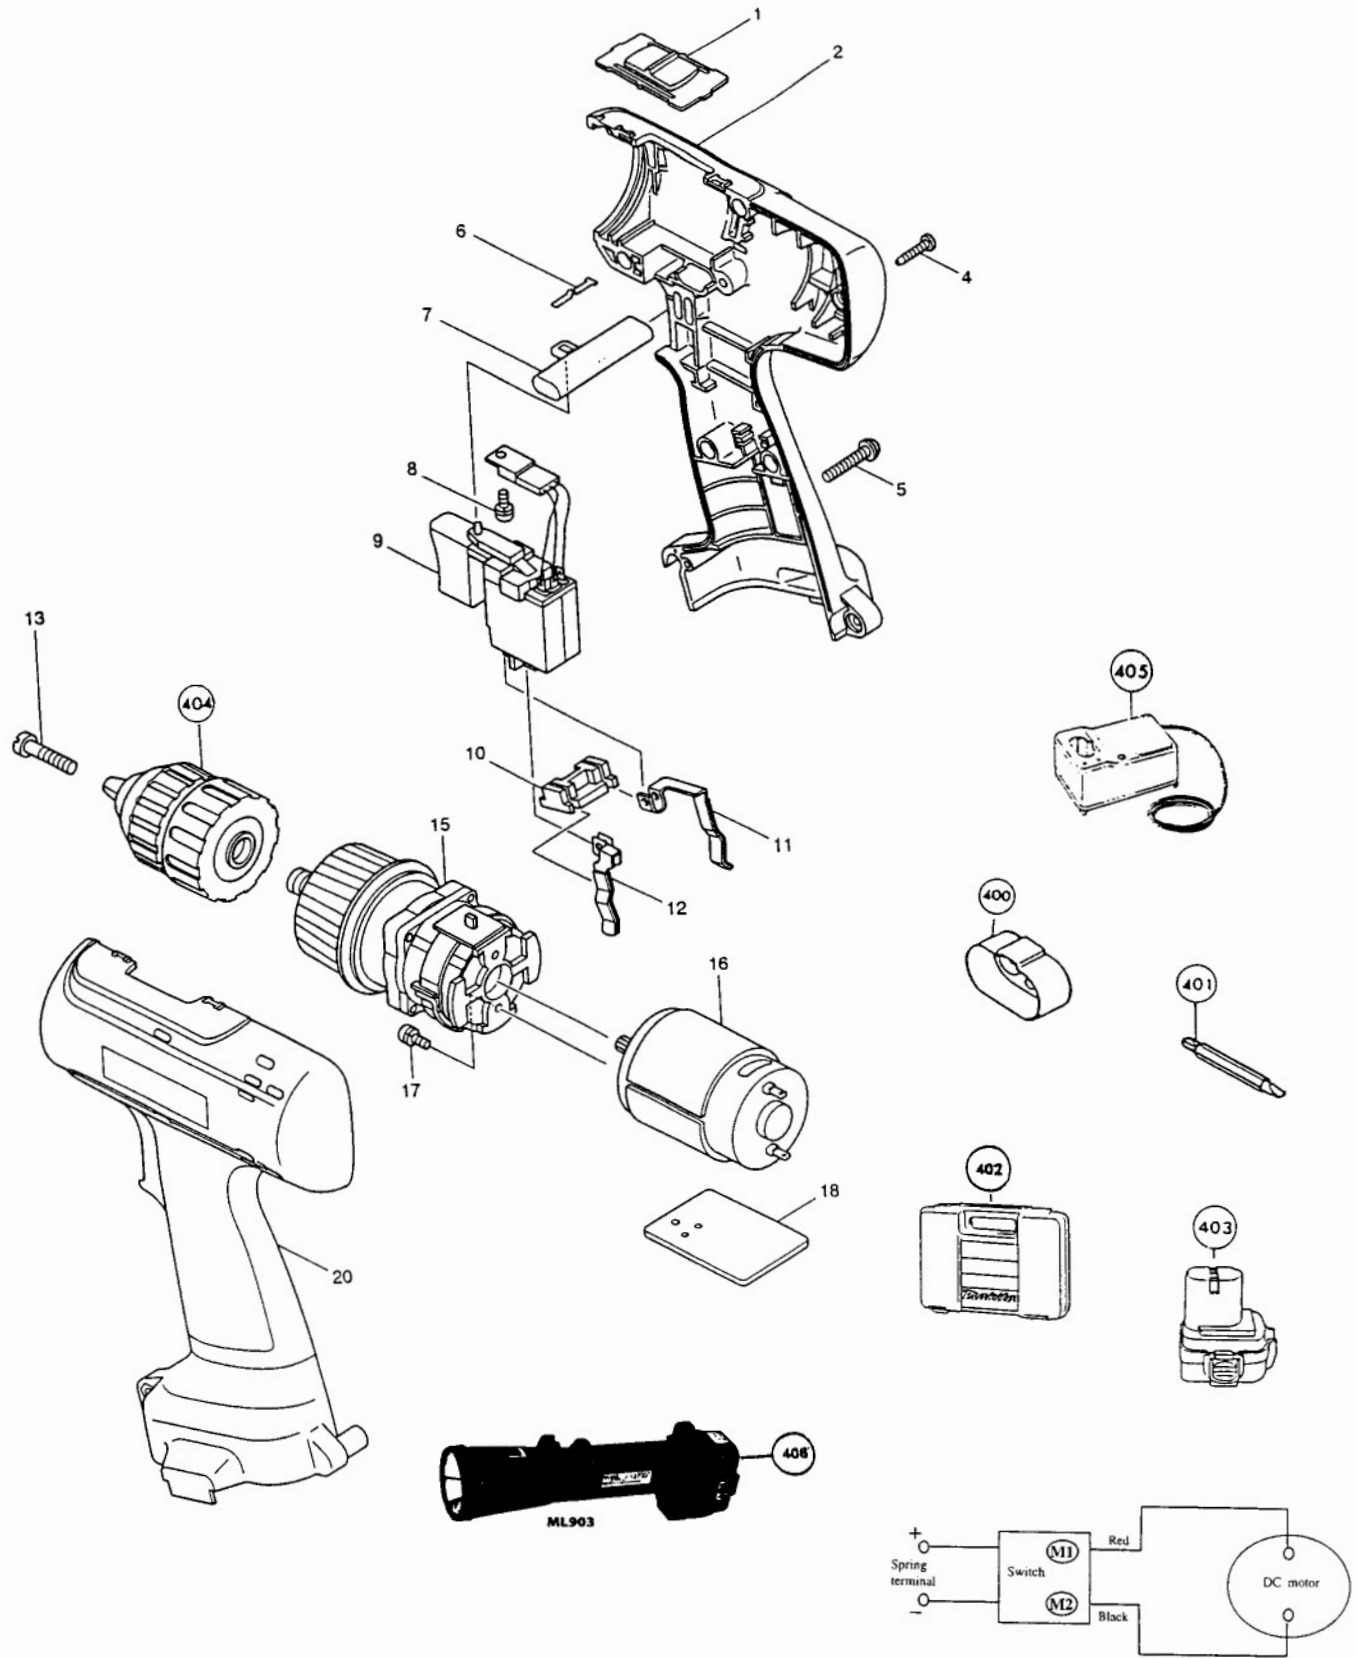

3/8" CORDLESS DRIVER DRILL MODEL 6226DWE 6226DWLE

IMPORTANT! – To assure product SAFETY and RELIABILITY, repairs, maintenance or adjustments should be performed by MAKITA Service Centers, or other qualified service organizations. Always use MAKITA replacement parts.