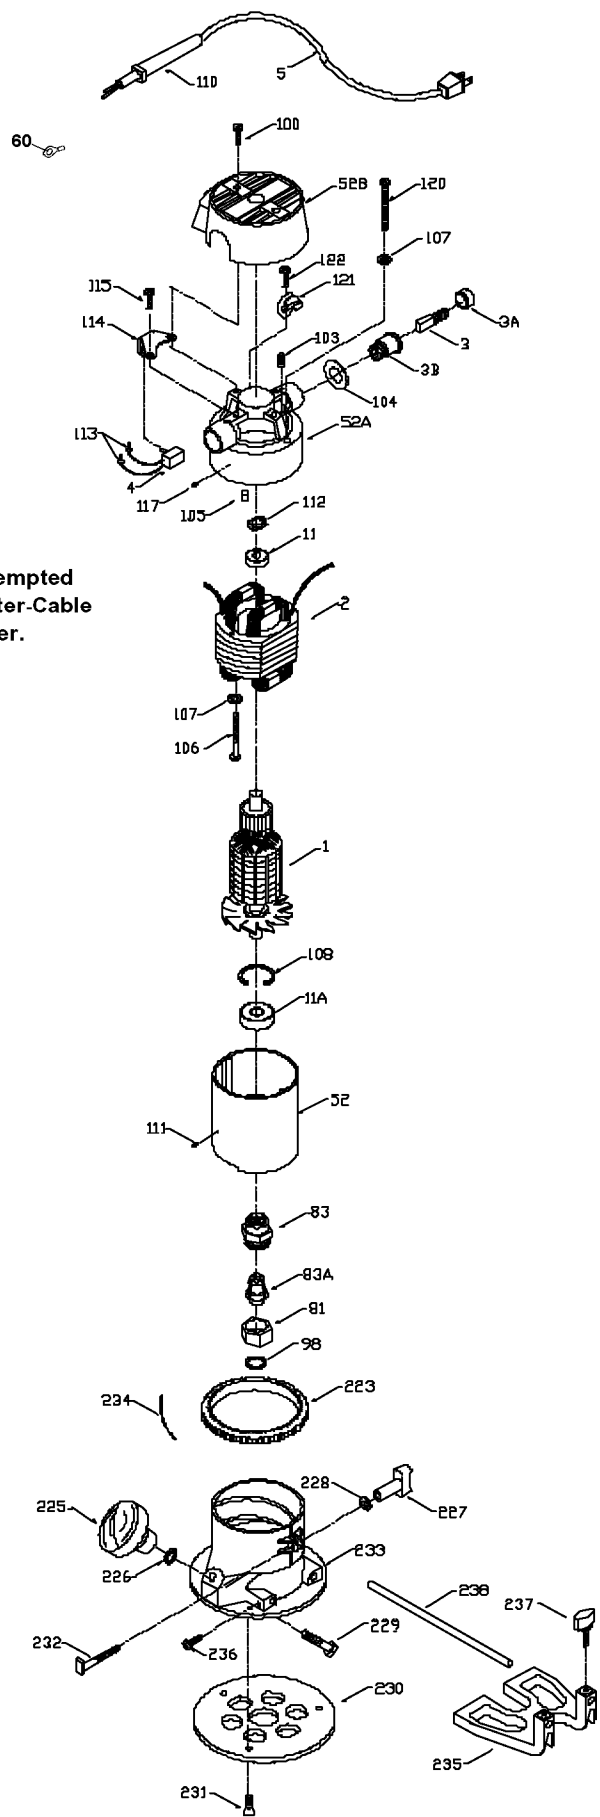

# ROUTER

6302  
6702  
6902  
513T6/T7

**WARNING:** Electrical repairs should only be attempted by trained repairmen. Contact the nearest Porter-Cable Service Center or other competent repair center.

## Parts List for 6301 Type 1

Item Number	Part Number	Description	Qty Required
223	872998	DEPTH RING	1
225	803674	KNOB	1
225	800995	BASE KNOB	1
226	801821	WASHER	10
227	874582	CLAMP KNOB	1
228	823374	WASHER	10
229	802306	HEX HEAD SCREW	1
230	42186	ROUTER SUB-BASE	1
231	874117	SCREW	10
231	688860	SCREW	10
232	685526	SCREW	10
233	5140096-05	SUB BASE	1
233	886264	BASE HOUSING	1
234	800869	SPRING	3
235	42160	ROUTER EDGE GUIDE	1
236	803160	SCREW	10
237	882810	KNOB	1
238	824588	ROD GUIDE	1
238	824588	ROD GUIDE	1