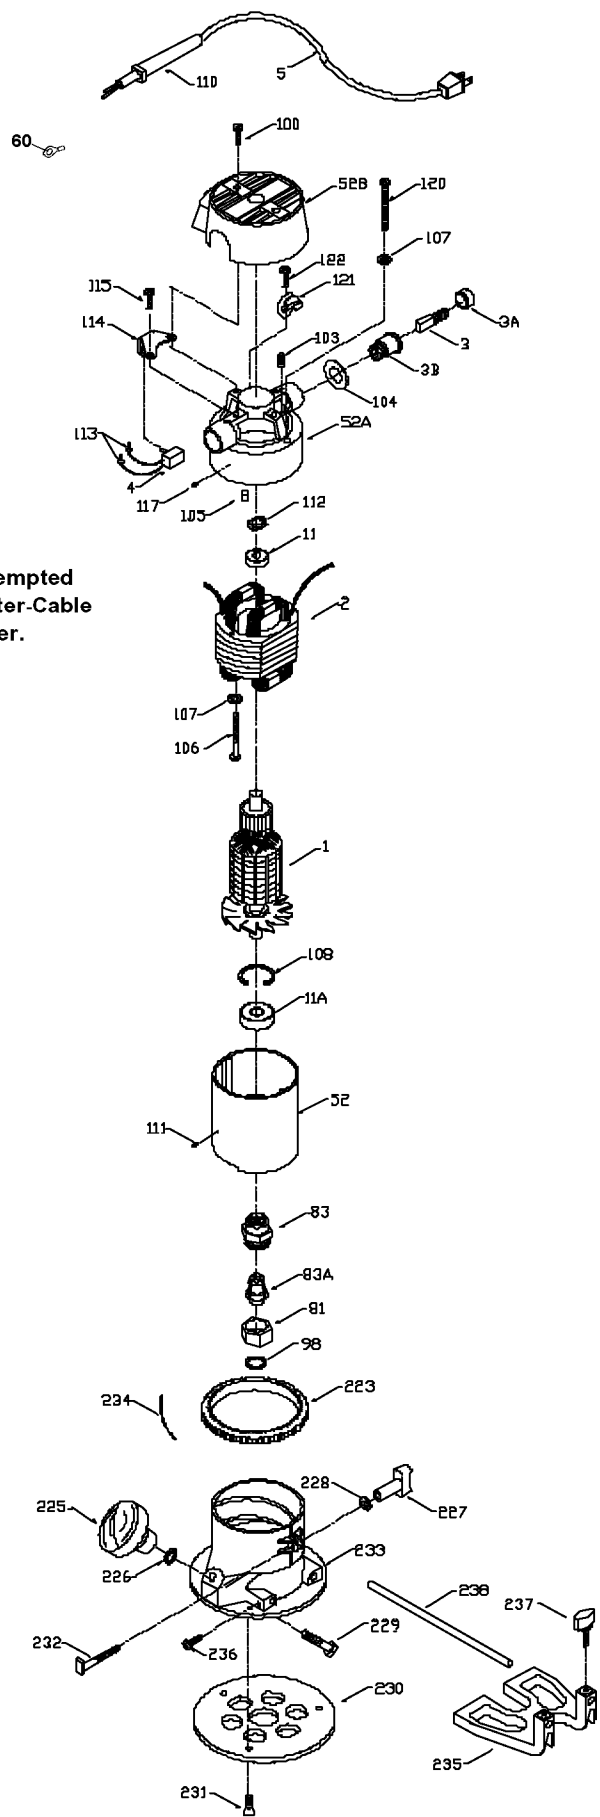

ROUTER

6302
6702
6902
513T6/T7

WARNING: Electrical repairs should only be attempted by trained repairmen. Contact the nearest Porter-Cable Service Center or other competent repair center.

Parts List for 6302 Type 1

Item Number	Part Number	Description	Qty Required
1	874588	ARMATURE-220	1
1	683459	ARMATURE 115V	1
1	000000-00	No Longer Available	1
2	000000-00	No Longer Available	1
2	874589	FIELD-220	1
2	803104	LEAD	1
3	N031652	BRUSH	2
3	803483	BRUSH CAP	2
3	873497	BRUSH HOLDER	2
4	842606SV	SWITCH	1
4	876320	SWITCH.	1
5	879758	CORD-EURO	1
5	A11126	CORDSET	1
11	855284	BEARING	3
11	858464	BEARING	3
52	903967SV	CASING & PINS FRONT	1
52	899192SV	REAR HOUSING	1
52	888727	MOTOR HOUSING CAP	1
60	849314	TERM	1
81	875893	COLLET NUT	1
83	872793	CHUCK	1
83	42999	1/4 INCH COLLET ASSY	1
83	42975	3/8 INCH COLLET ASSY	1
83	42975	3/8 INCH COLLET ASSY	1
83	42950	1/2 INCH COLLET ASSY	1
83	876671	COLLET 1/2 INCH	1
83	876669	COLLET 1/4 INCH	1

Parts List for 6302 Type 1

Item Number	Part Number	Description	Qty Required
83	876670	COLLET 3/8 INCH	1
98	823030	SNAP-RING	10
100	878813	SCREW	10
103	804360	SCREW	10
104	803496	WASHER	10
105	842597	PLUG	1
106	681260	SCREW & WASHER	10
108	802426	RING	10
111	800835	PIN	10
112	842610	SPRING-PRELOAD	10
113	682063	CONNECTOR VS	1
114	842598	BRACKET SWITCH	1
114	876396	BRACKET	1
115	802764	SCREW	10
117	801374	SCREW	10
120	681260	SCREW & WASHER	10
121	874137	CORD CLAMP	1
122	877817	SCREW	10
239	849314	TERM	1
241	696696	SCREW	10
856	A22709	OPEN-END WRENCH	1
856	883356	BIT	1
856	A22709	OPEN-END WRENCH	1
856	683157	WRENCH OPEN END	1
856	683157	WRENCH OPEN END	1
861	000000-00	No Longer Available	1
861	000000-00	No Longer Available	1

Parts List for 6302 Type 1

Item Number	Part Number	Description	Qty Required
861	902829	CARRYING CASE	1
861	000000-00	No Longer Available	1