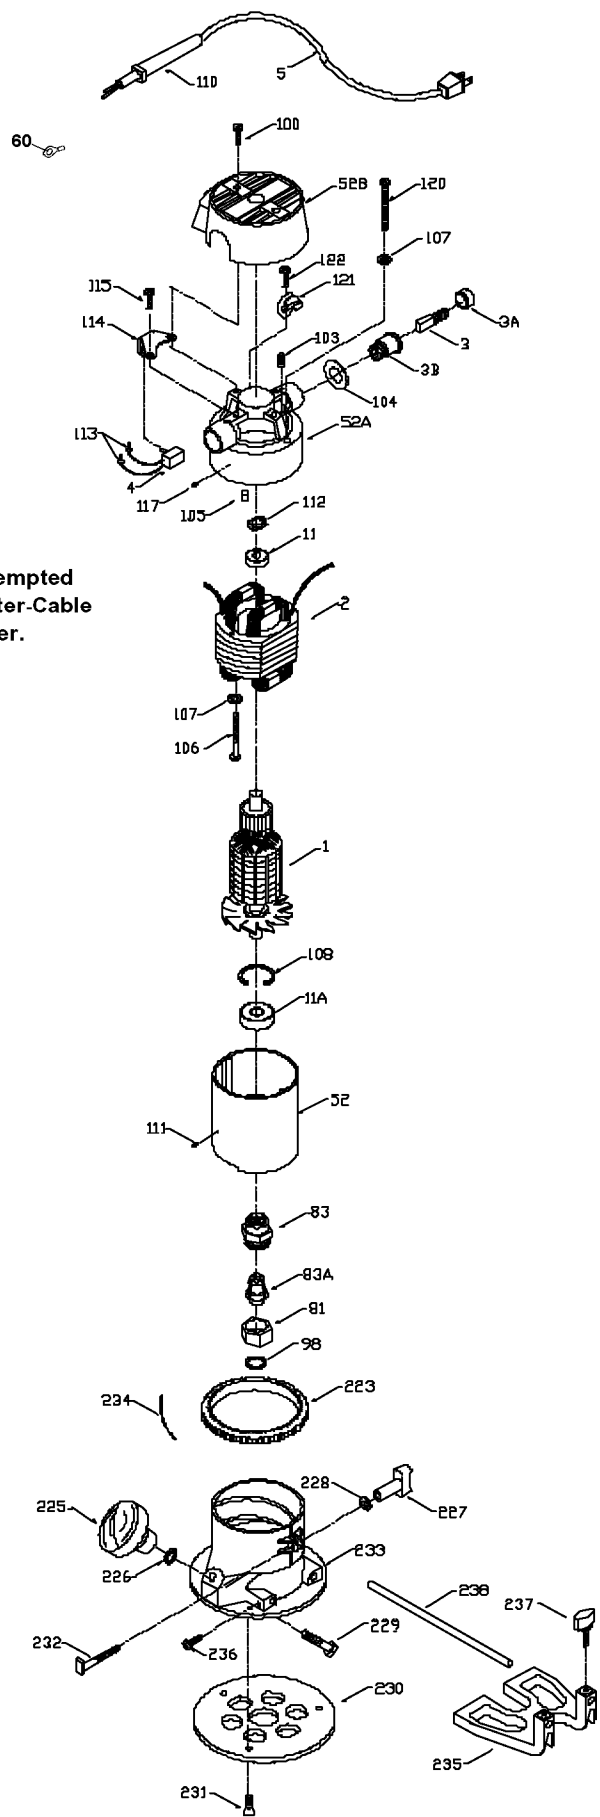

ROUTER

6302
6702
6902
513T6/T7

WARNING: Electrical repairs should only be attempted by trained repairmen. Contact the nearest Porter-Cable Service Center or other competent repair center.

Parts List for 6302 Type 3

Item Number	Part Number	Description	Qty Required
1	000000-00	No Longer Available	1
1	874588	ARMATURE-220	1
1	000000-00	No Longer Available	1
2	874589	FIELD-220	1
2	694210	FIELD	1
2	803104	LEAD	1
3	N031652	BRUSH	2
3	803483	BRUSH CAP	2
3	873497	BRUSH HOLDER	2
4	842606SV	SWITCH	1
4	876320	SWITCH.	1
5	879758	CORD-EURO	1
5	A11126	CORDSET	1
11	855284	BEARING	3
11	878064SV	BEARING	3
52	903967SV	CASING & PINS FRONT	1
52	899192SV	REAR HOUSING	1
52	888727	MOTOR HOUSING CAP	1
60	849314	TERM	1
81	875893	COLLET NUT	1
83	872793	CHUCK	1
83	42999	1/4 INCH COLLET ASSY	1
83	42975	3/8 INCH COLLET ASSY	1
83	42975	3/8 INCH COLLET ASSY	1
83	42950	1/2 INCH COLLET ASSY	1
83	876671	COLLET 1/2 INCH	1
83	876669	COLLET 1/4 INCH	1

Parts List for 6302 Type 3

Item Number	Part Number	Description	Qty Required
83	876670	COLLET 3/8 INCH	1
98	823030	SNAP-RING	10
100	878813	SCREW	10
103	804360	SCREW	10
104	803496	WASHER	10
105	842597	PLUG	1
106	881082	SCREW MACHINE STEEL	10
107	802430	LOCKWASHER	10
108	802426	RING	10
111	800835	PIN	10
112	842610	SPRING-PRELOAD	10
113	682063	CONNECTOR VS	1
114	842598	BRACKET SWITCH	1
114	876396	BRACKET	1
115	802764	SCREW	10
117	801374	SCREW	10
120	681260	SCREW & WASHER	10
121	874137	CORD CLAMP	1
122	877817	SCREW	10
239	849314	TERM	1
241	696696	SCREW	10
856	A22709	OPEN-END WRENCH	1
856	883356	BIT	1
856	A22709	OPEN-END WRENCH	1
856	683157	WRENCH OPEN END	1
856	683157	WRENCH OPEN END	1
861	000000-00	No Longer Available	1

Parts List for 6302 Type 3

Item Number	Part Number	Description	Qty Required
861	000000-00	No Longer Available	1
861	902829	CARRYING CASE	1
861	000000-00	No Longer Available	1