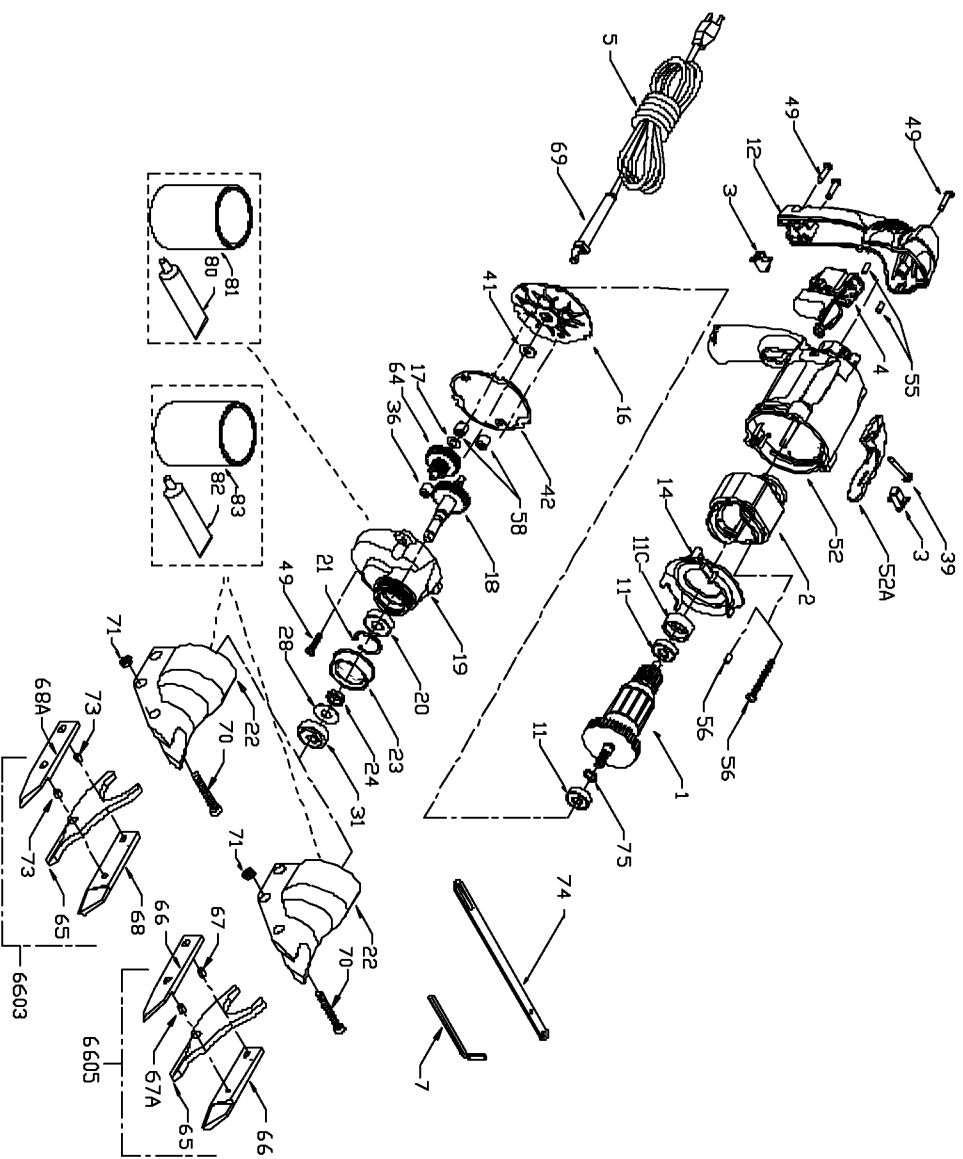

PORTER-CABLE POWER SHEARS

WARNING: Electrical repairs should only be attempted by trained repairmen. Contact the nearest Porter-Cable Service Center or other

6603
6605

Parts List for 6603 Type 1

Item Number	Part Number	Description	Qty Required
1	905927	CS/A-ARMATURE	1
2	000000-00	No Longer Available	1
3	908474	BRUSH HOLDER ASSY	1
4	900972	SWITCH	1
5	896100	CORD	1
7	802876	ALLEN WRENCH	1
11	855284	BEARING	3
11	694432	BEARING MOUNT	3
12	000000-00	No Longer Available	1
14	000000-00	No Longer Available	1
16	000000-00	No Longer Available	1
17	848741	WASHER	10
18	D905939	SS/A-GEAR & SPINDLE	1
19	905935	SS/A-GEAR HSG	1
20	330003-17	BEARING,BALL	3
21	859769	RET RING	10
22	91971-00	HOUSING	1
23	696051	ADAPTOR	1
24	696038	SPACER	10
28	696052	SPACER	10
31	696286	BEARING AND ECC NUT	3
36	330004-00	BEARING,NEEDLE	1
39	872520	SCREW	10
41	000000-00	No Longer Available	1
42	896998	GASKET	1
49	900826	SCREW	10
52	907252	MOTOR HOUSING	1