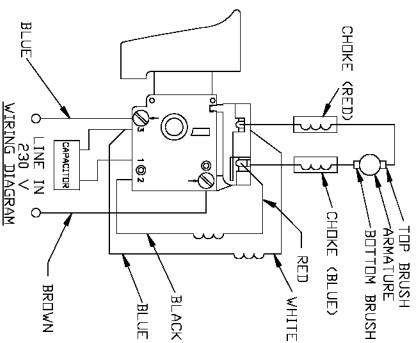

# PORTER-CABLE POWER SHEARS

WARNING: Electrical repairs should only be attempted by trained repairmen. Contact the nearest Porter-Cable Service Center or other competent

**6602**  
**6604**

## Parts List for 6604 Type 1

Item Number	Part Number	Description	Qty Required
1	886948	ARMATURE 230V FLEX	1
1	876480	ARMATURE	1
1	811350	BAFFLE	1
1	811531	FAN	1
2	886949	FIELD 230V	1
2	877653	FIELD	1
3	N119739	BRUSH & SPRING	2
3	694301	BRUSH HOLDER	2
3	694298	BRUSH INSULATOR	2
4	886281	SWITCH 230V	1
4	876469	SWITCH	1
4	000000-00	No Longer Available	1
5	891461	CORD & PLUG	1
5	695854	CORDSET	1
11	855284	BEARING	1
15	330004-00	BEARING,NEEDLE	1
19	330003-17	BEARING,BALL	1
35	697673	IDLER ASSY	1
38	000000-00	No Longer Available	1
52	876677	MOTOR HSG PKG	1
53	697884	GEAR HOUSING	1
53	697684SV	INTERMEDIATE PLATE	1
57	000000-00	No Longer Available	1
57	876612	HANDLE SET	1
60	696051	ADAPTOR	1
61	696052	SPACER	1
62	901423	ECCENTRIC & BRG	1

## Parts List for 6604 Type 1

Item Number	Part Number	Description	Qty Required
122	875861	BELT CLIP	1
123	800740	SCREW	10
124	875862	NUT	10
169	886582	WASHER-INSULATOR 230	1
170	886620	INSULATOR 230V	1
171	886627	RING-RTNG 230V	1
172	849328	SPACER	1
173	000000-00	No Longer Available	1
174	000000-00	No Longer Available	1
175	000000-00	No Longer Available	1
176	842323	WRENCH HOLDER	1
180	878499	TUBE GREASE	1
181	879751	LUBRICANT 4 LBS	1
182	875914	TUBE GREASE	1
183	875667	LUBRICANT-4LBS	1
184	802876	ALLEN WRENCH	1
861	000000-00	No Longer Available	1