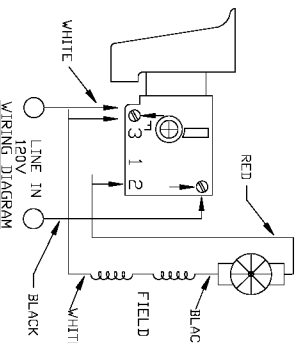

# PORTER-CABLE POWER SHEARS

WARNING: Electrical repairs should only be attempted by trained repairmen. Contact the nearest Porter-Cable Service Center or other competent

**6602**  
**6604**

## Parts List for 6604 Type 1

Item Number	Part Number	Description	Qty Required
1	886948	ARMATURE 230V FLEX	1
1	876480	ARMATURE	1
1	811350	BAFFLE	1
1	811531	FAN	1
2	886949	FIELD 230V	1
2	877653	FIELD	1
3	N119739	BRUSH & SPRING	2
3	694301	BRUSH HOLDER	2
3	694298	BRUSH INSULATOR	2
4	886281	SWITCH 230V	1
4	876469	SWITCH	1
4	000000-00	No Longer Available	1
5	891461	CORD & PLUG	1
5	695854	CORDSET	1
11	855284	BEARING	1
15	330004-00	BEARING,NEEDLE	1
19	330003-17	BEARING,BALL	1
35	697673	IDLER ASSY	1
38	000000-00	No Longer Available	1
52	876677	MOTOR HSG PKG	1
53	697884	GEAR HOUSING	1
53	697684SV	INTERMEDIATE PLATE	1
57	000000-00	No Longer Available	1
57	876612	HANDLE SET	1
60	696051	ADAPTOR	1
61	696052	SPACER	1
62	901423	ECCENTRIC & BRG	1

## Parts List for 6604 Type 1

Item Number	Part Number	Description	Qty Required
63	91971-01	HOUSING	1
64	000000-00	No Longer Available	10
65	5140037-07	INSERT	1
70	696038	SPACER	1
71	000000-00	No Longer Available	1
71	638095-00	KNIFE	2
72	896465	SPACER	1
73	896462	SPACER	1
74	638093-00	CENTER BLADE SHEAR	1
99	91968-00	SPACER	1
100	810716	RELIEVER	1
101	859769	RET RING	1
102	861434	CORD CLAMP	1
103	882703	SCREW	10
104	900826	SCREW	10
105	866340	SCREW	10
106	864137	SCREW	10
108	864136	SCREW	10
109	694432	BEARING MOUNT	1
110	847564	SNAP RING	1
111	802214	WASHER-LCK INT	1
112	876651	SCREW	10
114	852714	SLINGER	1
115	848741	WASHER	10
116	698609	GASKET	1
117	802648	WASHER	10
118	694015	SCREW	10