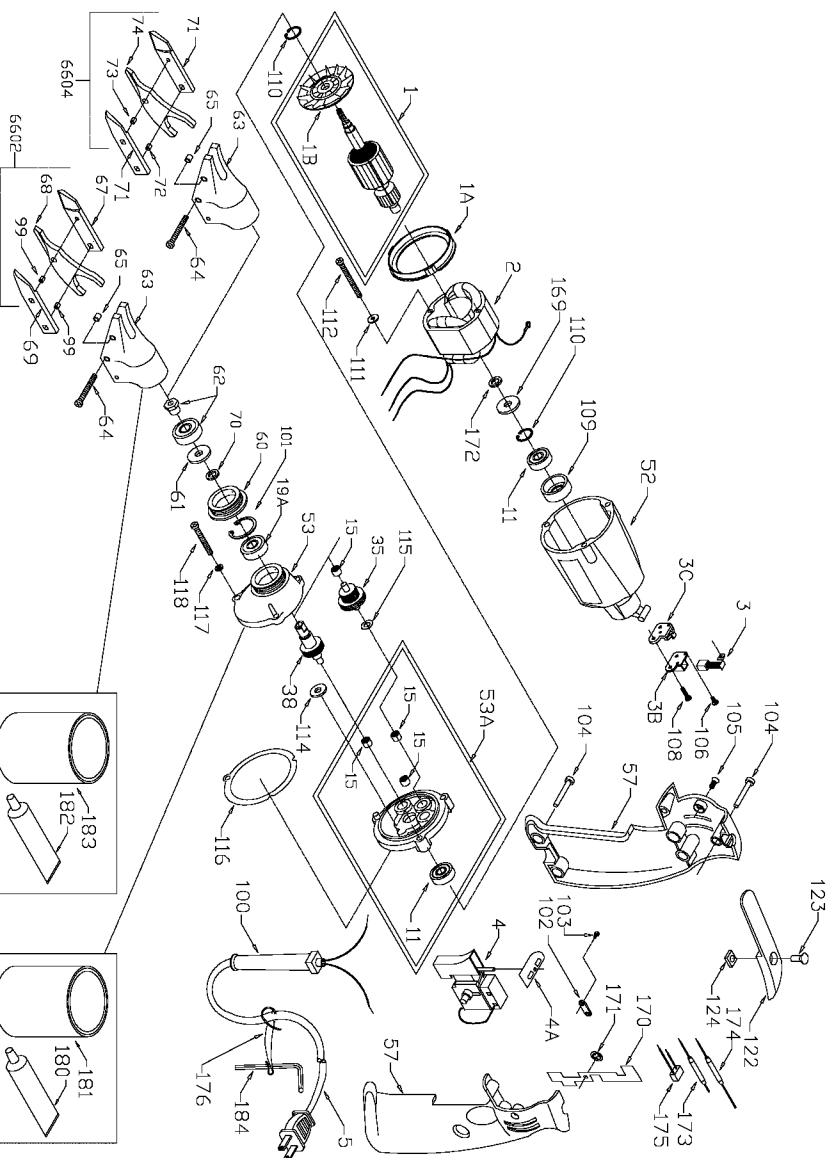

## Parts List for 6604 Type 1

Item Number	Part Number	Description	Qty Required
1	886948	ARMATURE 230V FLEX	1
1	876480	ARMATURE	1
1	811350	BAFFLE	1
1	811531	FAN	1
2	886949	FIELD 230V	1
2	877653	FIELD	1
3	N119739	BRUSH & SPRING	2
3	694301	BRUSH HOLDER	2
3	694298	BRUSH INSULATOR	2
4	886281	SWITCH 230V	1
4	876469	SWITCH	1
4	000000-00	No Longer Available	1
5	891461	CORD & PLUG	1
5	695854	CORDSET	1
11	855284	BEARING	1
15	330004-00	BEARING,NEEDLE	1
19	330003-17	BEARING,BALL	1
35	697673	IDLER ASSY	1
38	000000-00	No Longer Available	1
52	876677	MOTOR HSG PKG	1
53	697884	GEAR HOUSING	1
53	697684SV	INTERMEDIATE PLATE	1
57	000000-00	No Longer Available	1
57	876612	HANDLE SET	1
60	696051	ADAPTOR	1
61	696052	SPACER	1
62	901423	ECCENTRIC & BRG	1

## Parts List for 6604 Type 1

Item Number	Part Number	Description	Qty Required
63	91971-01	HOUSING	1
64	000000-00	No Longer Available	10
65	5140037-07	INSERT	1
70	696038	SPACER	1
71	000000-00	No Longer Available	1
71	638095-00	KNIFE	2
72	896465	SPACER	1
73	896462	SPACER	1
74	638093-00	CENTER BLADE SHEAR	1
99	91968-00	SPACER	1
100	810716	RELIEVER	1
101	859769	RET RING	1
102	861434	CORD CLAMP	1
103	882703	SCREW	10
104	900826	SCREW	10
105	866340	SCREW	10
106	864137	SCREW	10
108	864136	SCREW	10
109	694432	BEARING MOUNT	1
110	847564	SNAP RING	1
111	802214	WASHER-LCK INT	1
112	876651	SCREW	10
114	852714	SLINGER	1
115	848741	WASHER	10
116	698609	GASKET	1
117	802648	WASHER	10
118	694015	SCREW	10

## Parts List for 6604 Type 1

Item Number	Part Number	Description	Qty Required
122	875861	BELT CLIP	1
123	800740	SCREW	10
124	875862	NUT	10
169	886582	WASHER-INSULATOR 230	1
170	886620	INSULATOR 230V	1
171	886627	RING-RTNG 230V	1
172	849328	SPACER	1
173	000000-00	No Longer Available	1
174	000000-00	No Longer Available	1
175	000000-00	No Longer Available	1
176	842323	WRENCH HOLDER	1
180	878499	TUBE GREASE	1
181	879751	LUBRICANT 4 LBS	1
182	875914	TUBE GREASE	1
183	875667	LUBRICANT-4LBS	1
184	802876	ALLEN WRENCH	1
861	000000-00	No Longer Available	1