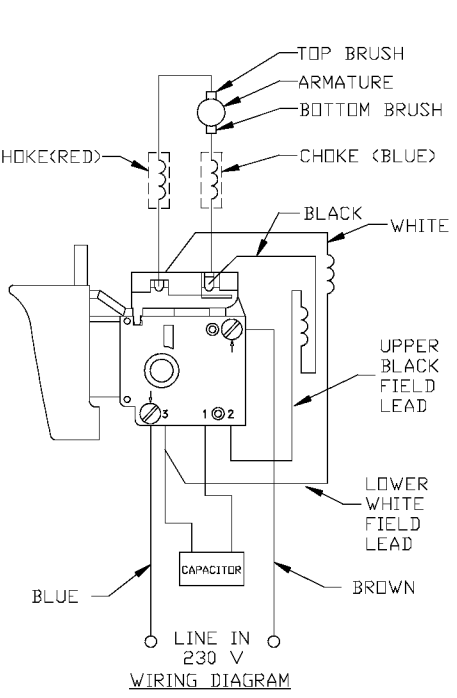

PORTER-CABLE FASTENER DRIVERS

Cable Service Center or other competent repair center

6640
6642
6645

Parts List for 6640 Type 2

Item Number	Part Number	Description	Qty Required
1	876606	ARMATURE	1
1	886948	ARMATURE 230V FLEX	1
1	811350	BAFFLE	1
1	811531	FAN	1
2	886949	FIELD 230V	1
2	876479	FIELD	1
3	N119739	BRUSH & SPRING	2
3	694301	BRUSH HOLDER	2
3	694298	BRUSH INSULATOR	2
4	885315	SWITCH 230V	1
4	888146	SWITCH VSR	1
4	875868	BUTTON-FWD/REV	1
5	891461	CORD & PLUG	1
5	695854	CORDSET	1
11	330003-85	BEARING	3
15	330004-00	BEARING,NEEDLE	3
19	879984	BIT HOLDER	1
19	330003-17	BEARING,BALL	3
38	000000-00	No Longer Available	1
52	876677	MOTOR HSG PKG	1
53	000000-00	No Longer Available	1
53	697684SV	INTERMEDIATE PLATE	1
57	876612	HANDLE SET	1
100	810716	RELIEVER	1
102	861434	CORD CLAMP	1
103	882703	SCREW	10
104	900826	SCREW	10

Parts List for 6640 Type 2

Item Number	Part Number	Description	Qty Required
105	866340	SCREW	10
106	864137	SCREW	10
107	000000-00	No Longer Available	1
108	864136	SCREW	10
109	694432	BEARING MOUNT	3
110	847564	SNAP RING	10
111	802214	WASHER-LCK INT	10
112	876651	SCREW	10
114	852714	SLINGER	1
115	848741	WASHER	10
116	698609	GASKET	1
117	802648	WASHER	10
118	694015	SCREW	10
122	875861	BELT CLIP	1
123	800740	SCREW	10
124	875862	NUT	10
144	000000-00	No Longer Available	1
145	000000-00	No Longer Available	1
146	853644	RING	10
147	853731	SPRING	10
149	878495	WORK SPINDLE	1
150	844318	BALL	1
151	854346	RETAINER	1
160	878486	O RING	1
162	878964	CLUTCH HOUSING ASSY	1
162	000000-00	No Longer Available	1
162	890472	SEAL	1