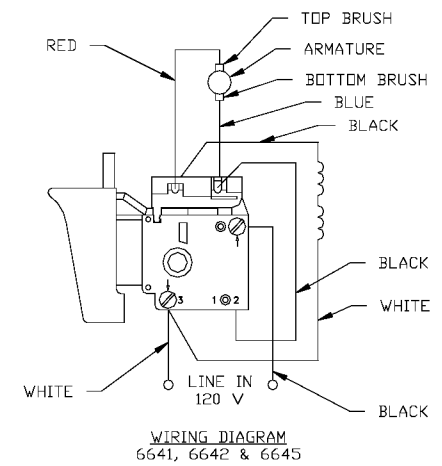

PORTER-CABLE FASTENER DRIVERS

Cable Service Center or other competent repair center

6640
6642
6645

Parts List for 6640 Type 2

Item Number	Part Number	Description	Qty Required
1	876606	ARMATURE	1
1	886948	ARMATURE 230V FLEX	1
1	811350	BAFFLE	1
1	811531	FAN	1
2	886949	FIELD 230V	1
2	876479	FIELD	1
3	N119739	BRUSH & SPRING	2
3	694301	BRUSH HOLDER	2
3	694298	BRUSH INSULATOR	2
4	885315	SWITCH 230V	1
4	888146	SWITCH VSR	1
4	875868	BUTTON-FWD/REV	1
5	891461	CORD & PLUG	1
5	695854	CORDSET	1
11	330003-85	BEARING	3
15	330004-00	BEARING,NEEDLE	3
19	879984	BIT HOLDER	1
19	330003-17	BEARING,BALL	3
38	000000-00	No Longer Available	1
52	876677	MOTOR HSG PKG	1
53	000000-00	No Longer Available	1
53	697684SV	INTERMEDIATE PLATE	1
57	876612	HANDLE SET	1
100	810716	RELIEVER	1
102	861434	CORD CLAMP	1
103	882703	SCREW	10
104	900826	SCREW	10

Parts List for 6640 Type 2

Item Number	Part Number	Description	Qty Required
105	866340	SCREW	10
106	864137	SCREW	10
107	000000-00	No Longer Available	1
108	864136	SCREW	10
109	694432	BEARING MOUNT	3
110	847564	SNAP RING	10
111	802214	WASHER-LCK INT	10
112	876651	SCREW	10
114	852714	SLINGER	1
115	848741	WASHER	10
116	698609	GASKET	1
117	802648	WASHER	10
118	694015	SCREW	10
122	875861	BELT CLIP	1
123	800740	SCREW	10
124	875862	NUT	10
144	000000-00	No Longer Available	1
145	000000-00	No Longer Available	1
146	853644	RING	10
147	853731	SPRING	10
149	878495	WORK SPINDLE	1
150	844318	BALL	1
151	854346	RETAINER	1
160	878486	O RING	1
162	878964	CLUTCH HOUSING ASSY	1
162	000000-00	No Longer Available	1
162	890472	SEAL	1