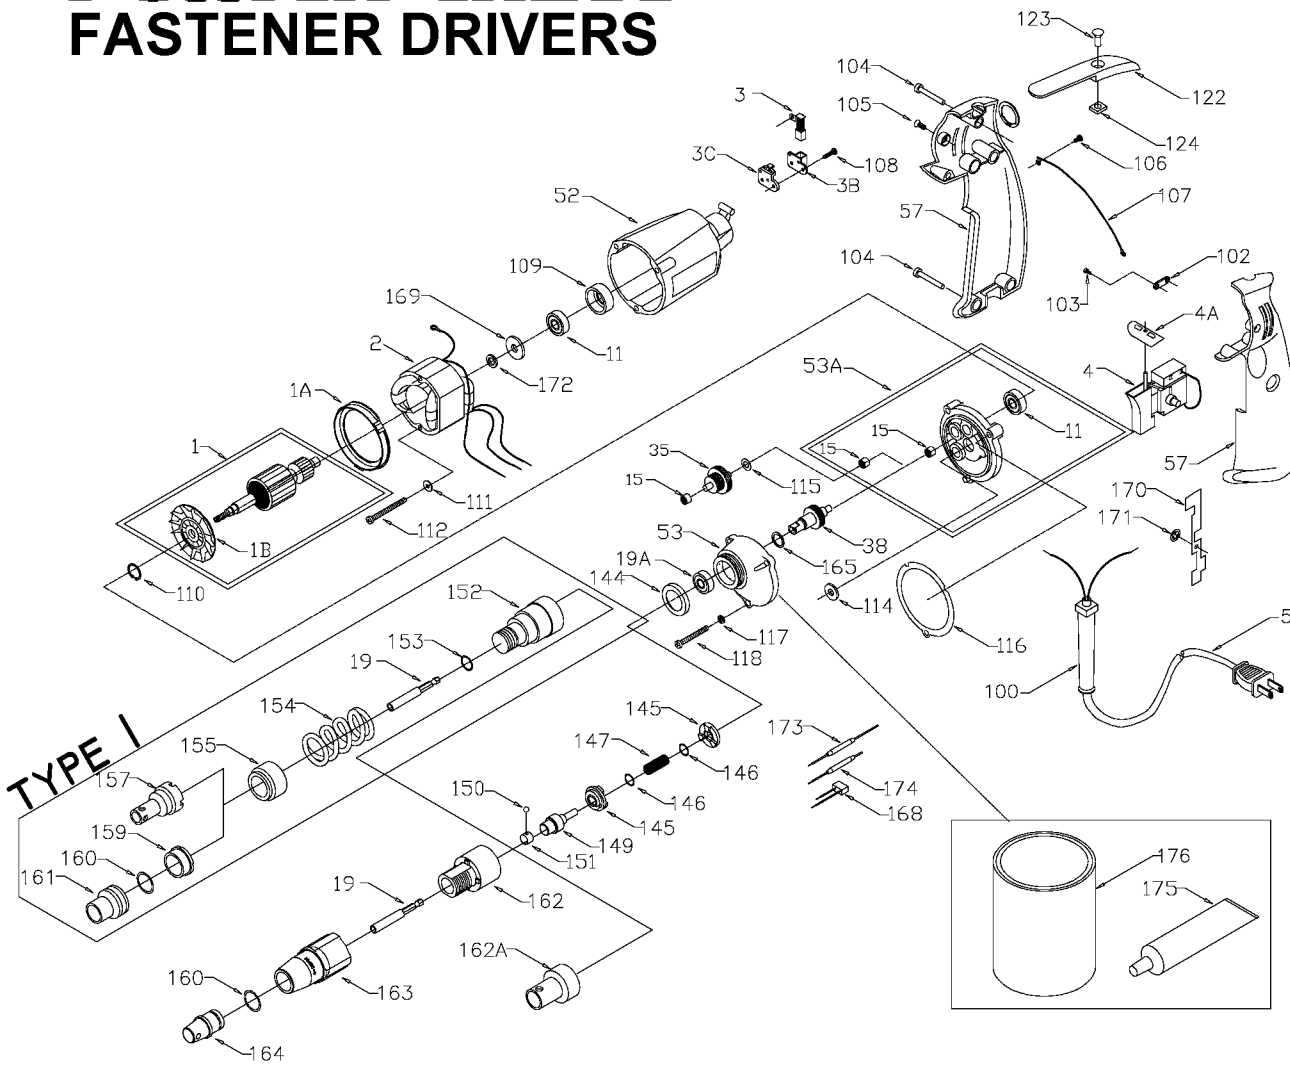

PORTER-CABLE FASTENER DRIVERS

Cable Service Center or other competent repair center

6640
6642
6645

Parts List for 6640 Type 2

Item Number	Part Number	Description	Qty Required
1	876606	ARMATURE	1
1	886948	ARMATURE 230V FLEX	1
1	811350	BAFFLE	1
1	811531	FAN	1
2	886949	FIELD 230V	1
2	876479	FIELD	1
3	N119739	BRUSH & SPRING	2
3	694301	BRUSH HOLDER	2
3	694298	BRUSH INSULATOR	2
4	885315	SWITCH 230V	1
4	888146	SWITCH VSR	1
4	875868	BUTTON-FWD/REV	1
5	891461	CORD & PLUG	1
5	695854	CORDSET	1
11	330003-85	BEARING	3
15	330004-00	BEARING,NEEDLE	3
19	879984	BIT HOLDER	1
19	330003-17	BEARING,BALL	3
38	000000-00	No Longer Available	1
52	876677	MOTOR HSG PKG	1
53	000000-00	No Longer Available	1
53	697684SV	INTERMEDIATE PLATE	1
57	876612	HANDLE SET	1
100	810716	RELIEVER	1
102	861434	CORD CLAMP	1
103	882703	SCREW	10
104	900826	SCREW	10

Parts List for 6640 Type 2

Item Number	Part Number	Description	Qty Required
105	866340	SCREW	10
106	864137	SCREW	10
107	000000-00	No Longer Available	1
108	864136	SCREW	10
109	694432	BEARING MOUNT	3
110	847564	SNAP RING	10
111	802214	WASHER-LCK INT	10
112	876651	SCREW	10
114	852714	SLINGER	1
115	848741	WASHER	10
116	698609	GASKET	1
117	802648	WASHER	10
118	694015	SCREW	10
122	875861	BELT CLIP	1
123	800740	SCREW	10
124	875862	NUT	10
144	000000-00	No Longer Available	1
145	000000-00	No Longer Available	1
146	853644	RING	10
147	853731	SPRING	10
149	878495	WORK SPINDLE	1
150	844318	BALL	1
151	854346	RETAINER	1
160	878486	O RING	1
162	878964	CLUTCH HOUSING ASSY	1
162	000000-00	No Longer Available	1
162	890472	SEAL	1