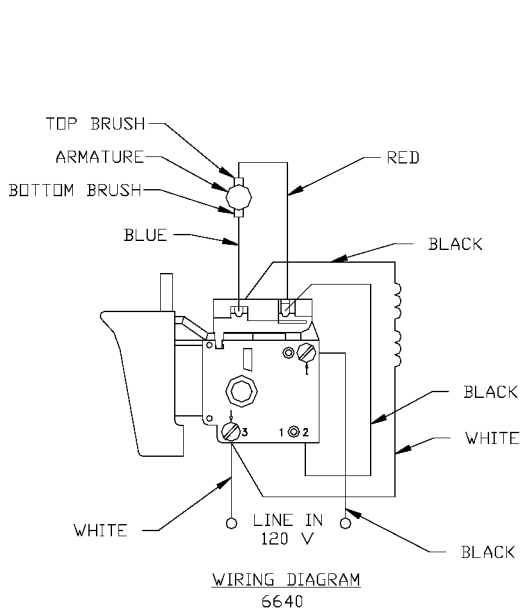

PORTER-CABLE FASTENER DRIVERS

Cable Service Center or other competent repair center

6640
6642
6645

Parts List for 6640 Type 2

Item Number	Part Number	Description	Qty Required
1	876606	ARMATURE	1
1	886948	ARMATURE 230V FLEX	1
1	811350	BAFFLE	1
1	811531	FAN	1
2	886949	FIELD 230V	1
2	876479	FIELD	1
3	N119739	BRUSH & SPRING	2
3	694301	BRUSH HOLDER	2
3	694298	BRUSH INSULATOR	2
4	885315	SWITCH 230V	1
4	888146	SWITCH VSR	1
4	875868	BUTTON-FWD/REV	1
5	891461	CORD & PLUG	1
5	695854	CORDSET	1
11	330003-85	BEARING	3
15	330004-00	BEARING,NEEDLE	3
19	879984	BIT HOLDER	1
19	330003-17	BEARING,BALL	3
38	000000-00	No Longer Available	1
52	876677	MOTOR HSG PKG	1
53	000000-00	No Longer Available	1
53	697684SV	INTERMEDIATE PLATE	1
57	876612	HANDLE SET	1
100	810716	RELIEVER	1
102	861434	CORD CLAMP	1
103	882703	SCREW	10
104	900826	SCREW	10

Parts List for 6640 Type 2

Item Number	Part Number	Description	Qty Required
105	866340	SCREW	10
106	864137	SCREW	10
107	000000-00	No Longer Available	1
108	864136	SCREW	10
109	694432	BEARING MOUNT	3
110	847564	SNAP RING	10
111	802214	WASHER-LCK INT	10
112	876651	SCREW	10
114	852714	SLINGER	1
115	848741	WASHER	10
116	698609	GASKET	1
117	802648	WASHER	10
118	694015	SCREW	10
122	875861	BELT CLIP	1
123	800740	SCREW	10
124	875862	NUT	10
144	000000-00	No Longer Available	1
145	000000-00	No Longer Available	1
146	853644	RING	10
147	853731	SPRING	10
149	878495	WORK SPINDLE	1
150	844318	BALL	1
151	854346	RETAINER	1
160	878486	O RING	1
162	878964	CLUTCH HOUSING ASSY	1
162	000000-00	No Longer Available	1
162	890472	SEAL	1