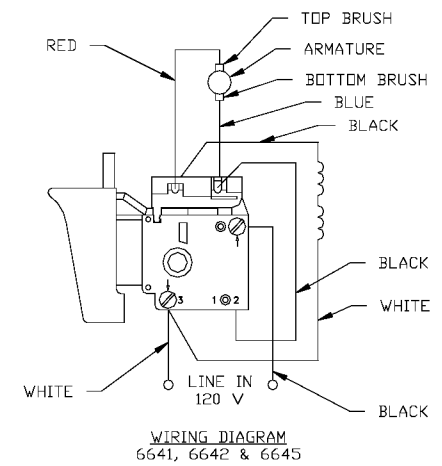

### Parts List for 6640 Type 3

Item Number	Part Number	Description	Qty Required
1	886948	ARMATURE 230V FLEX	1
1	876606	ARMATURE	1
1	811350	BAFFLE	1
1	811531	FAN	1
2	886949	FIELD 230V	1
2	876479	FIELD	1
3	N119739	BRUSH & SPRING	2
3	694301	BRUSH HOLDER	2
3	694298	BRUSH INSULATOR	2
4	885315	SWITCH 230V	1
4	888146	SWITCH VSR	1
4	875868	BUTTON-FWD/REV	1
5	891461	CORD & PLUG	1
5	695854	CORDSET	1
11	330003-85	BEARING	3
15	330004-00	BEARING,NEEDLE	3
19	879984	BIT HOLDER	1
19	330003-17	BEARING,BALL	3
38	000000-00	No Longer Available	1
52	876677	MOTOR HSG PKG	1
53	000000-00	No Longer Available	1
53	697684SV	INTERMEDIATE PLATE	1
57	876612	HANDLE SET	1
100	810716	RELIEVER	1
102	861434	CORD CLAMP	1
103	882703	SCREW	10
104	900826	SCREW	10

### Parts List for 6640 Type 3

Item Number	Part Number	Description	Qty Required
105	866340	SCREW	10
106	864137	SCREW	10
107	000000-00	No Longer Available	1
108	864136	SCREW	10
109	694432	BEARING MOUNT	3
110	847564	SNAP RING	10
111	802214	WASHER-LCK INT	10
112	876651	SCREW	10
114	852714	SLINGER	1
115	848741	WASHER	10
116	698609	GASKET	1
117	802648	WASHER	10
118	694015	SCREW	10
122	875861	BELT CLIP	1
123	800740	SCREW	10
124	875862	NUT	10
144	000000-00	No Longer Available	1
145	000000-00	No Longer Available	1
146	853644	RING	10
147	890471	SPRING	1
149	878495	WORK SPINDLE	1
150	844318	BALL	1
151	854346	RETAINER	1
160	878486	O RING	1
162	895206	CLUTCH HOUSING	1
162	000000-00	No Longer Available	1
162	890472	SEAL	1