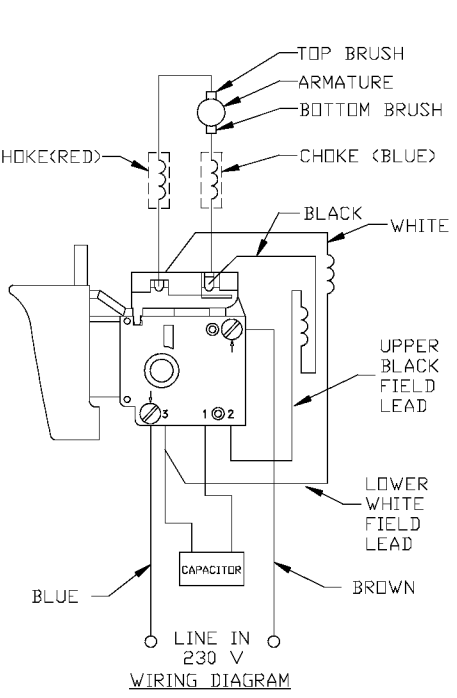

### Parts List for 6640 Type 3

Item Number	Part Number	Description	Qty Required
1	886948	ARMATURE 230V FLEX	1
1	876606	ARMATURE	1
1	811350	BAFFLE	1
1	811531	FAN	1
2	886949	FIELD 230V	1
2	876479	FIELD	1
3	N119739	BRUSH & SPRING	2
3	694301	BRUSH HOLDER	2
3	694298	BRUSH INSULATOR	2
4	885315	SWITCH 230V	1
4	888146	SWITCH VSR	1
4	875868	BUTTON-FWD/REV	1
5	891461	CORD & PLUG	1
5	695854	CORDSET	1
11	330003-85	BEARING	3
15	330004-00	BEARING,NEEDLE	3
19	879984	BIT HOLDER	1
19	330003-17	BEARING,BALL	3
38	000000-00	No Longer Available	1
52	876677	MOTOR HSG PKG	1
53	000000-00	No Longer Available	1
53	697684SV	INTERMEDIATE PLATE	1
57	876612	HANDLE SET	1
100	810716	RELIEVER	1
102	861434	CORD CLAMP	1
103	882703	SCREW	10
104	900826	SCREW	10

### Parts List for 6640 Type 3

Item Number	Part Number	Description	Qty Required
105	866340	SCREW	10
106	864137	SCREW	10
107	000000-00	No Longer Available	1
108	864136	SCREW	10
109	694432	BEARING MOUNT	3
110	847564	SNAP RING	10
111	802214	WASHER-LCK INT	10
112	876651	SCREW	10
114	852714	SLINGER	1
115	848741	WASHER	10
116	698609	GASKET	1
117	802648	WASHER	10
118	694015	SCREW	10
122	875861	BELT CLIP	1
123	800740	SCREW	10
124	875862	NUT	10
144	000000-00	No Longer Available	1
145	000000-00	No Longer Available	1
146	853644	RING	10
147	890471	SPRING	1
149	878495	WORK SPINDLE	1
150	844318	BALL	1
151	854346	RETAINER	1
160	878486	O RING	1
162	895206	CLUTCH HOUSING	1
162	000000-00	No Longer Available	1
162	890472	SEAL	1

### Parts List for 6640 Type 3

Item Number	Part Number	Description	Qty Required
162	878488	BUSHING	1
163	000000-00	No Longer Available	1
164	890482	NOSE PIECE	1
165	802552	RING	10
168	000000-00	No Longer Available	1
169	886582	WASHER-INSULATOR 230	10
170	886620	INSULATOR 230V	1
171	886627	RING-RTNG 230V	10
172	849328	SPACER	10
173	000000-00	No Longer Available	1
174	000000-00	No Longer Available	1
175	878499	TUBE GREASE	1
176	879751	LUBRICANT 4 LBS	1
861	000000-00	No Longer Available	1
861	000000-00	No Longer Available	1