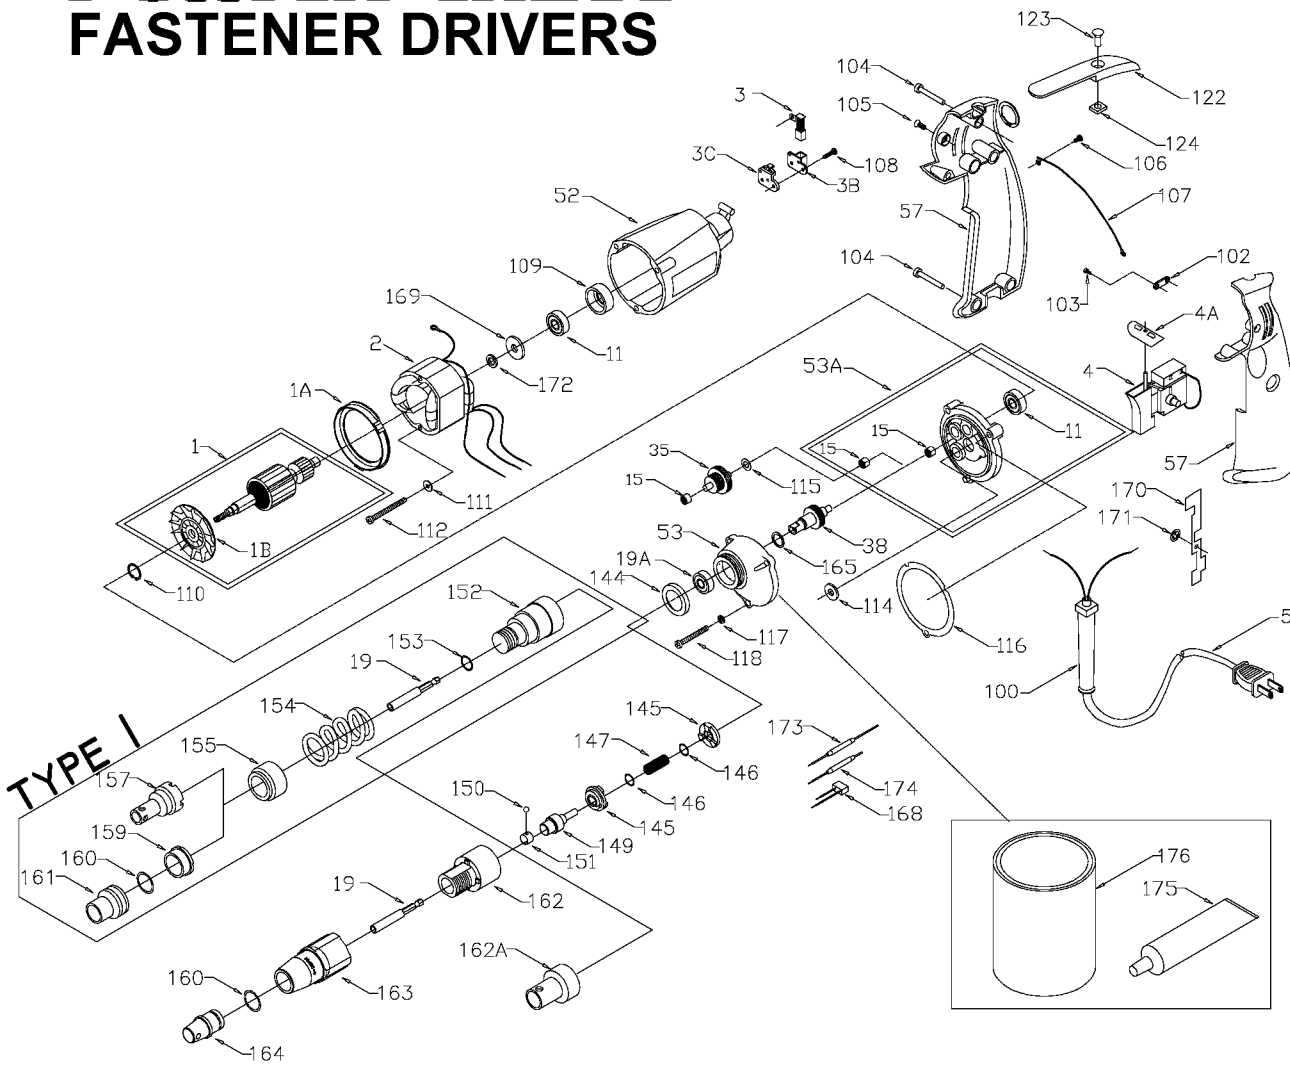

# PORTER-CABLE FASTENER DRIVERS

Cable Service Center or other competent repair center

6640  
6642  
6645

### Parts List for 6640 Type 3

Item Number	Part Number	Description	Qty Required
1	886948	ARMATURE 230V FLEX	1
1	876606	ARMATURE	1
1	811350	BAFFLE	1
1	811531	FAN	1
2	886949	FIELD 230V	1
2	876479	FIELD	1
3	N119739	BRUSH & SPRING	2
3	694301	BRUSH HOLDER	2
3	694298	BRUSH INSULATOR	2
4	885315	SWITCH 230V	1
4	888146	SWITCH VSR	1
4	875868	BUTTON-FWD/REV	1
5	891461	CORD & PLUG	1
5	695854	CORDSET	1
11	330003-85	BEARING	3
15	330004-00	BEARING,NEEDLE	3
19	879984	BIT HOLDER	1
19	330003-17	BEARING,BALL	3
38	000000-00	No Longer Available	1
52	876677	MOTOR HSG PKG	1
53	000000-00	No Longer Available	1
53	697684SV	INTERMEDIATE PLATE	1
57	876612	HANDLE SET	1
100	810716	RELIEVER	1
102	861434	CORD CLAMP	1
103	882703	SCREW	10
104	900826	SCREW	10

### Parts List for 6640 Type 3

Item Number	Part Number	Description	Qty Required
105	866340	SCREW	10
106	864137	SCREW	10
107	000000-00	No Longer Available	1
108	864136	SCREW	10
109	694432	BEARING MOUNT	3
110	847564	SNAP RING	10
111	802214	WASHER-LCK INT	10
112	876651	SCREW	10
114	852714	SLINGER	1
115	848741	WASHER	10
116	698609	GASKET	1
117	802648	WASHER	10
118	694015	SCREW	10
122	875861	BELT CLIP	1
123	800740	SCREW	10
124	875862	NUT	10
144	000000-00	No Longer Available	1
145	000000-00	No Longer Available	1
146	853644	RING	10
147	890471	SPRING	1
149	878495	WORK SPINDLE	1
150	844318	BALL	1
151	854346	RETAINER	1
160	878486	O RING	1
162	895206	CLUTCH HOUSING	1
162	000000-00	No Longer Available	1
162	890472	SEAL	1