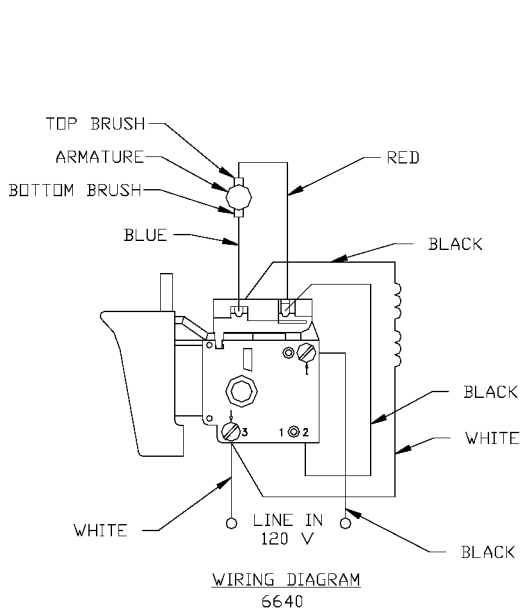

### Parts List for 6640 Type 3

Item Number	Part Number	Description	Qty Required
1	886948	ARMATURE 230V FLEX	1
1	876606	ARMATURE	1
1	811350	BAFFLE	1
1	811531	FAN	1
2	886949	FIELD 230V	1
2	876479	FIELD	1
3	N119739	BRUSH & SPRING	2
3	694301	BRUSH HOLDER	2
3	694298	BRUSH INSULATOR	2
4	885315	SWITCH 230V	1
4	888146	SWITCH VSR	1
4	875868	BUTTON-FWD/REV	1
5	891461	CORD & PLUG	1
5	695854	CORDSET	1
11	330003-85	BEARING	3
15	330004-00	BEARING,NEEDLE	3
19	879984	BIT HOLDER	1
19	330003-17	BEARING,BALL	3
38	000000-00	No Longer Available	1
52	876677	MOTOR HSG PKG	1
53	000000-00	No Longer Available	1
53	697684SV	INTERMEDIATE PLATE	1
57	876612	HANDLE SET	1
100	810716	RELIEVER	1
102	861434	CORD CLAMP	1
103	882703	SCREW	10
104	900826	SCREW	10

### Parts List for 6640 Type 3

Item Number	Part Number	Description	Qty Required
105	866340	SCREW	10
106	864137	SCREW	10
107	000000-00	No Longer Available	1
108	864136	SCREW	10
109	694432	BEARING MOUNT	3
110	847564	SNAP RING	10
111	802214	WASHER-LCK INT	10
112	876651	SCREW	10
114	852714	SLINGER	1
115	848741	WASHER	10
116	698609	GASKET	1
117	802648	WASHER	10
118	694015	SCREW	10
122	875861	BELT CLIP	1
123	800740	SCREW	10
124	875862	NUT	10
144	000000-00	No Longer Available	1
145	000000-00	No Longer Available	1
146	853644	RING	10
147	890471	SPRING	1
149	878495	WORK SPINDLE	1
150	844318	BALL	1
151	854346	RETAINER	1
160	878486	O RING	1
162	895206	CLUTCH HOUSING	1
162	000000-00	No Longer Available	1
162	890472	SEAL	1