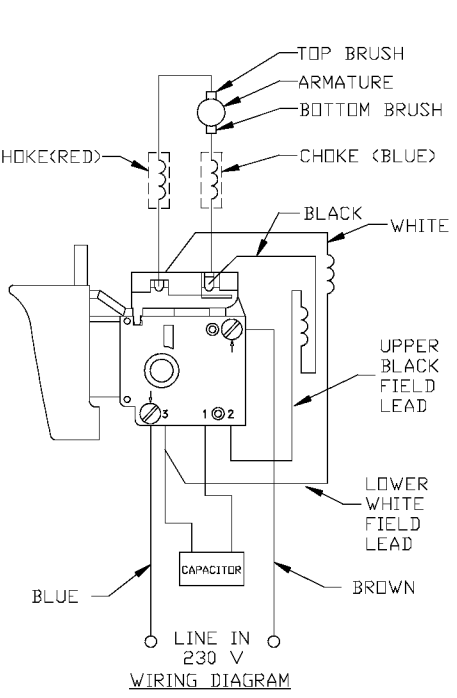

PORTER-CABLE FASTENER DRIVERS

Cable Service Center or other competent repair center

6640
6642
6645

Parts List for 6642 Type 3

Item Number	Part Number	Description	Qty Required
1	886948	ARMATURE 230V FLEX	1
1	876480	ARMATURE	1
1	811350	BAFFLE	1
1	811531	FAN	1
2	886949	FIELD 230V	1
2	876479	FIELD	1
3	N119739	BRUSH & SPRING	2
3	694301	BRUSH HOLDER	2
3	694298	BRUSH INSULATOR	2
4	885315	SWITCH 230V	1
4	888146	SWITCH VSR	1
4	875868	BUTTON-FWD/REV	1
5	891461	CORD & PLUG	1
5	695854	CORDSET	1
11	330003-85	BEARING	3
15	330004-00	BEARING,NEEDLE	3
19	000000-00	No Longer Available	1
19	330003-17	BEARING,BALL	3
35	697674-SV	IDLER ASSY	1
38	878632	SPINDLE ASSY	1
52	876677	MOTOR HSG PKG	1
53	000000-00	No Longer Available	1
53	697684SV	INTERMEDIATE PLATE	1
57	876612	HANDLE SET	1
100	810716	RELIEVER	1
102	861434	CORD CLAMP	1
103	882703	SCREW	10

Parts List for 6642 Type 3

Item Number	Part Number	Description	Qty Required
104	900826	SCREW	10
105	866340	SCREW	10
106	864137	SCREW	10
107	000000-00	No Longer Available	1
108	864136	SCREW	10
109	694432	BEARING MOUNT	3
110	847564	SNAP RING	10
111	802214	WASHER-LCK INT	10
112	876651	SCREW	10
114	852714	SLINGER	1
115	848741	WASHER	10
116	698609	GASKET	1
117	802648	WASHER	10
118	694015	SCREW	10
122	875861	BELT CLIP	1
123	800740	SCREW	10
124	875862	NUT	10
144	000000-00	No Longer Available	1
145	000000-00	No Longer Available	1
146	853644	RING	10
147	890471	SPRING	1
149	878495	WORK SPINDLE	1
150	844318	BALL	1
151	854346	RETAINER	1
160	878486	O RING	10
162	895206	CLUTCH HOUSING	1
163	000000-00	No Longer Available	1