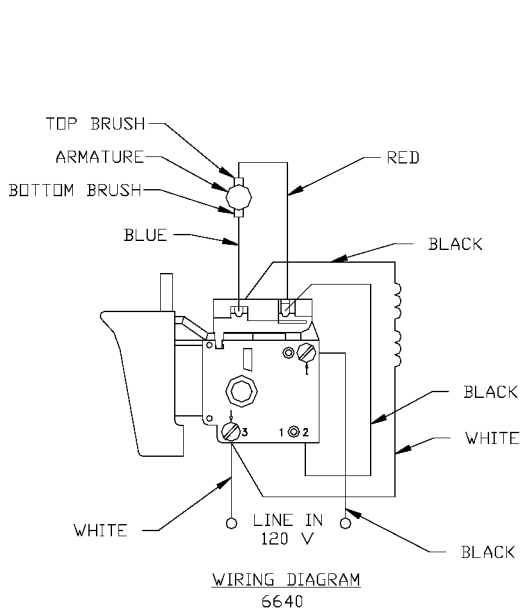

PORTER-CABLE FASTENER DRIVERS

Cable Service Center or other competent repair center

6640
6642
6645

Parts List for 6642 Type 3

Item Number	Part Number	Description	Qty Required
1	886948	ARMATURE 230V FLEX	1
1	876480	ARMATURE	1
1	811350	BAFFLE	1
1	811531	FAN	1
2	886949	FIELD 230V	1
2	876479	FIELD	1
3	N119739	BRUSH & SPRING	2
3	694301	BRUSH HOLDER	2
3	694298	BRUSH INSULATOR	2
4	885315	SWITCH 230V	1
4	888146	SWITCH VSR	1
4	875868	BUTTON-FWD/REV	1
5	891461	CORD & PLUG	1
5	695854	CORDSET	1
11	330003-85	BEARING	3
15	330004-00	BEARING,NEEDLE	3
19	000000-00	No Longer Available	1
19	330003-17	BEARING,BALL	3
35	697674-SV	IDLER ASSY	1
38	878632	SPINDLE ASSY	1
52	876677	MOTOR HSG PKG	1
53	000000-00	No Longer Available	1
53	697684SV	INTERMEDIATE PLATE	1
57	876612	HANDLE SET	1
100	810716	RELIEVER	1
102	861434	CORD CLAMP	1
103	882703	SCREW	10

Parts List for 6642 Type 3

Item Number	Part Number	Description	Qty Required
104	900826	SCREW	10
105	866340	SCREW	10
106	864137	SCREW	10
107	000000-00	No Longer Available	1
108	864136	SCREW	10
109	694432	BEARING MOUNT	3
110	847564	SNAP RING	10
111	802214	WASHER-LCK INT	10
112	876651	SCREW	10
114	852714	SLINGER	1
115	848741	WASHER	10
116	698609	GASKET	1
117	802648	WASHER	10
118	694015	SCREW	10
122	875861	BELT CLIP	1
123	800740	SCREW	10
124	875862	NUT	10
144	000000-00	No Longer Available	1
145	000000-00	No Longer Available	1
146	853644	RING	10
147	890471	SPRING	1
149	878495	WORK SPINDLE	1
150	844318	BALL	1
151	854346	RETAINER	1
160	878486	O RING	10
162	895206	CLUTCH HOUSING	1
163	000000-00	No Longer Available	1