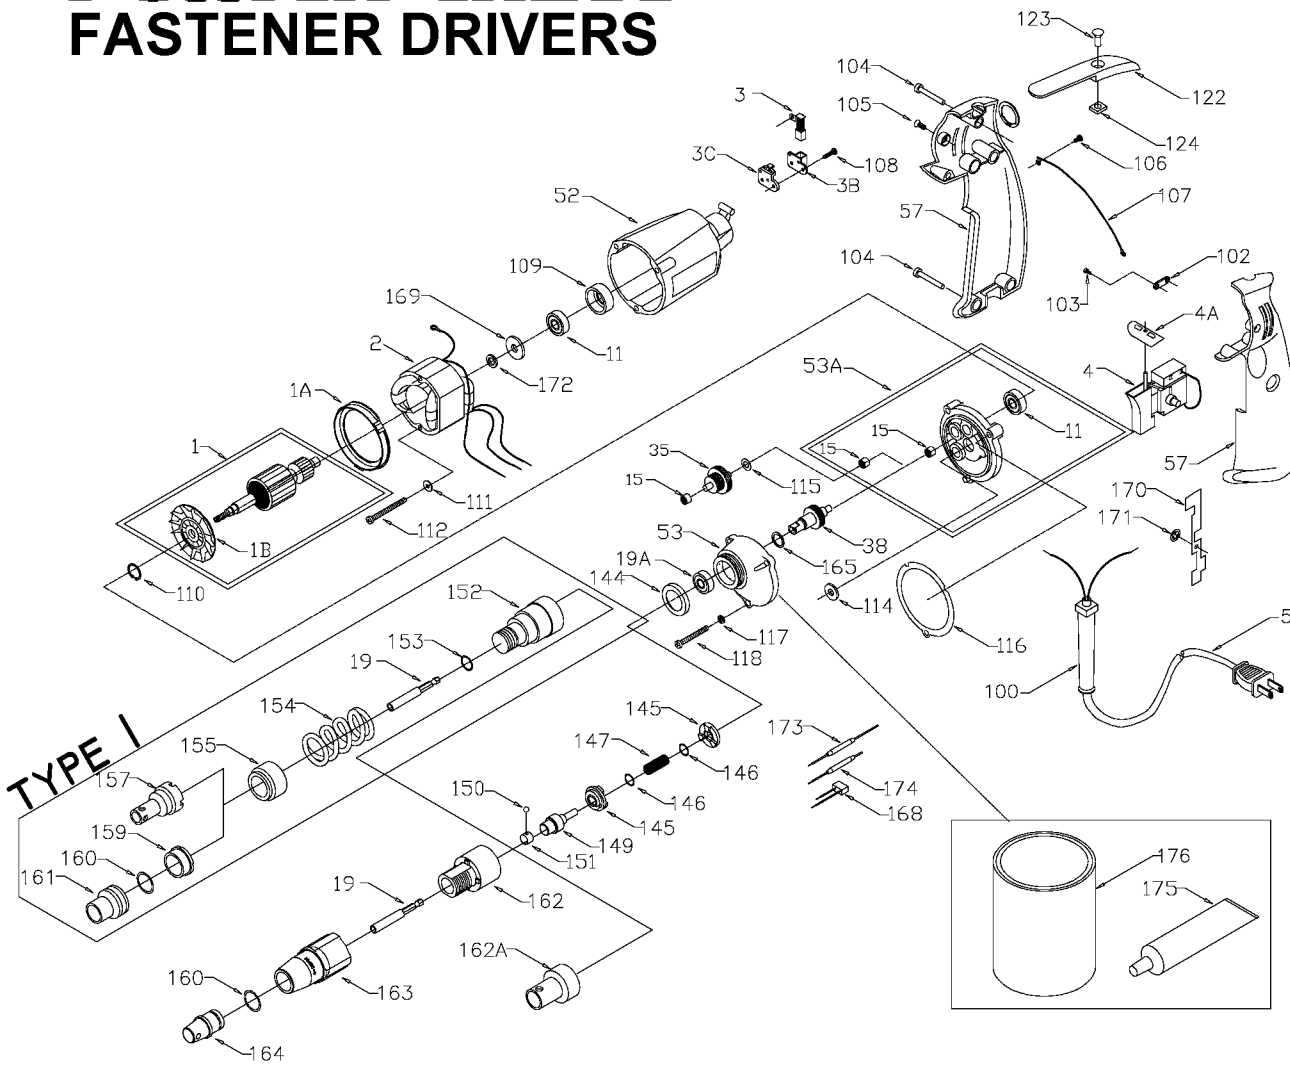

PORTER-CABLE FASTENER DRIVERS

Cable Service Center or other competent repair center

6640
6642
6645

Parts List for 6642 Type 3

Item Number	Part Number	Description	Qty Required
1	886948	ARMATURE 230V FLEX	1
1	876480	ARMATURE	1
1	811350	BAFFLE	1
1	811531	FAN	1
2	886949	FIELD 230V	1
2	876479	FIELD	1
3	N119739	BRUSH & SPRING	2
3	694301	BRUSH HOLDER	2
3	694298	BRUSH INSULATOR	2
4	885315	SWITCH 230V	1
4	888146	SWITCH VSR	1
4	875868	BUTTON-FWD/REV	1
5	891461	CORD & PLUG	1
5	695854	CORDSET	1
11	330003-85	BEARING	3
15	330004-00	BEARING,NEEDLE	3
19	000000-00	No Longer Available	1
19	330003-17	BEARING,BALL	3
35	697674-SV	IDLER ASSY	1
38	878632	SPINDLE ASSY	1
52	876677	MOTOR HSG PKG	1
53	000000-00	No Longer Available	1
53	697684SV	INTERMEDIATE PLATE	1
57	876612	HANDLE SET	1
100	810716	RELIEVER	1
102	861434	CORD CLAMP	1
103	882703	SCREW	10

Parts List for 6642 Type 3

Item Number	Part Number	Description	Qty Required
104	900826	SCREW	10
105	866340	SCREW	10
106	864137	SCREW	10
107	000000-00	No Longer Available	1
108	864136	SCREW	10
109	694432	BEARING MOUNT	3
110	847564	SNAP RING	10
111	802214	WASHER-LCK INT	10
112	876651	SCREW	10
114	852714	SLINGER	1
115	848741	WASHER	10
116	698609	GASKET	1
117	802648	WASHER	10
118	694015	SCREW	10
122	875861	BELT CLIP	1
123	800740	SCREW	10
124	875862	NUT	10
144	000000-00	No Longer Available	1
145	000000-00	No Longer Available	1
146	853644	RING	10
147	890471	SPRING	1
149	878495	WORK SPINDLE	1
150	844318	BALL	1
151	854346	RETAINER	1
160	878486	O RING	10
162	895206	CLUTCH HOUSING	1
163	000000-00	No Longer Available	1