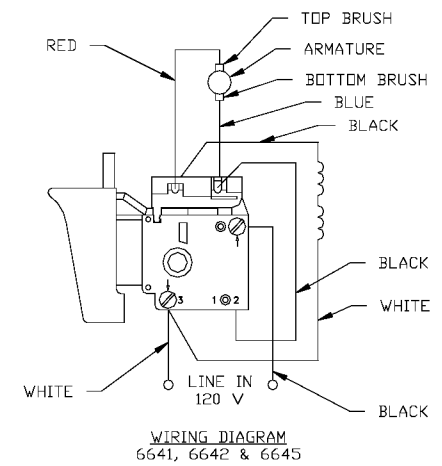

PORTER-CABLE FASTENER DRIVERS

Cable Service Center or other competent repair center

6640
6642
6645

Parts List for 6642 Type 3

Item Number	Part Number	Description	Qty Required
1	886948	ARMATURE 230V FLEX	1
1	876480	ARMATURE	1
1	811350	BAFFLE	1
1	811531	FAN	1
2	886949	FIELD 230V	1
2	876479	FIELD	1
3	N119739	BRUSH & SPRING	2
3	694301	BRUSH HOLDER	2
3	694298	BRUSH INSULATOR	2
4	885315	SWITCH 230V	1
4	888146	SWITCH VSR	1
4	875868	BUTTON-FWD/REV	1
5	891461	CORD & PLUG	1
5	695854	CORDSET	1
11	330003-85	BEARING	3
15	330004-00	BEARING,NEEDLE	3
19	000000-00	No Longer Available	1
19	330003-17	BEARING,BALL	3
35	697674-SV	IDLER ASSY	1
38	878632	SPINDLE ASSY	1
52	876677	MOTOR HSG PKG	1
53	000000-00	No Longer Available	1
53	697684SV	INTERMEDIATE PLATE	1
57	876612	HANDLE SET	1
100	810716	RELIEVER	1
102	861434	CORD CLAMP	1
103	882703	SCREW	10

Parts List for 6642 Type 3

Item Number	Part Number	Description	Qty Required
104	900826	SCREW	10
105	866340	SCREW	10
106	864137	SCREW	10
107	000000-00	No Longer Available	1
108	864136	SCREW	10
109	694432	BEARING MOUNT	3
110	847564	SNAP RING	10
111	802214	WASHER-LCK INT	10
112	876651	SCREW	10
114	852714	SLINGER	1
115	848741	WASHER	10
116	698609	GASKET	1
117	802648	WASHER	10
118	694015	SCREW	10
122	875861	BELT CLIP	1
123	800740	SCREW	10
124	875862	NUT	10
144	000000-00	No Longer Available	1
145	000000-00	No Longer Available	1
146	853644	RING	10
147	890471	SPRING	1
149	878495	WORK SPINDLE	1
150	844318	BALL	1
151	854346	RETAINER	1
160	878486	O RING	10
162	895206	CLUTCH HOUSING	1
163	000000-00	No Longer Available	1