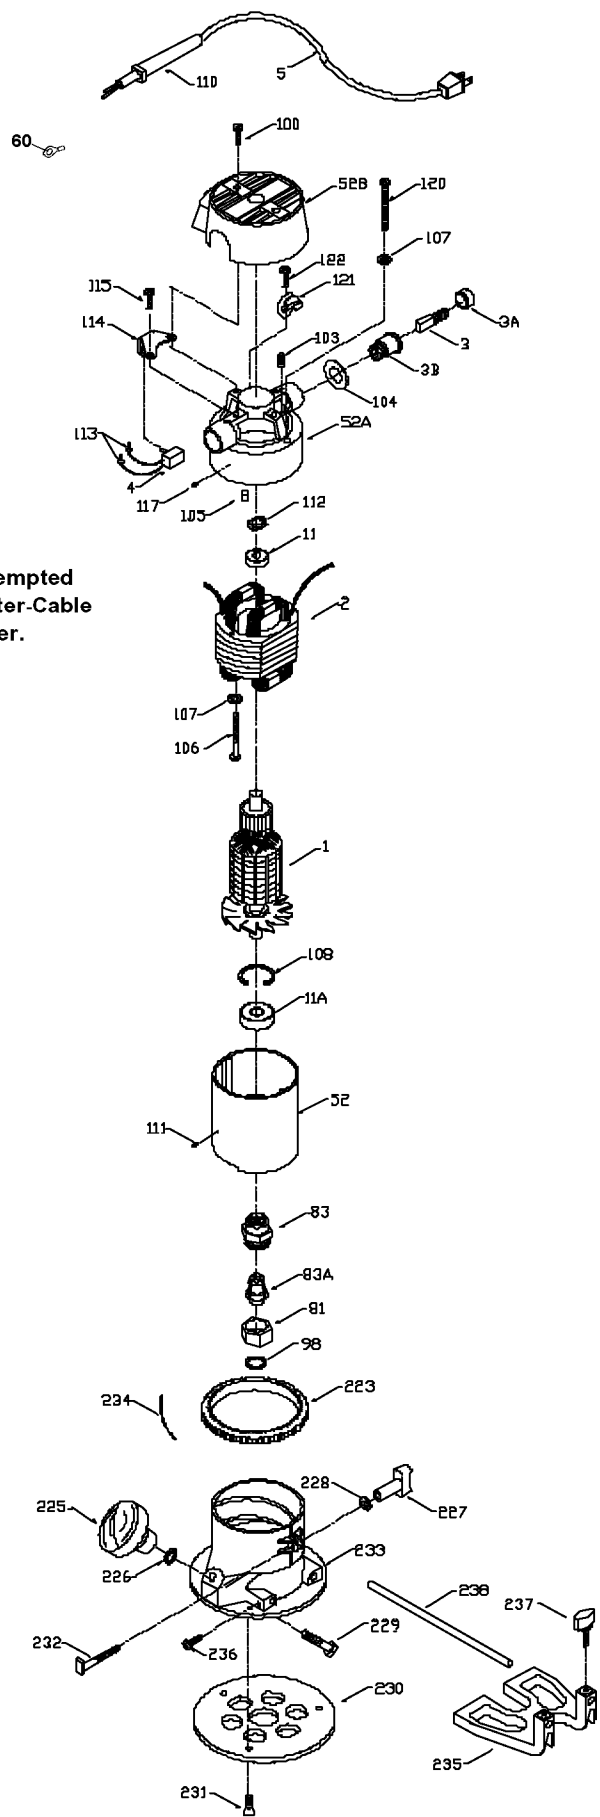

# ROUTER

6302  
6702  
6902  
513T6/T7

**WARNING:** Electrical repairs should only be attempted by trained repairmen. Contact the nearest Porter-Cable Service Center or other competent repair center.

## Parts List for 6902 Type 1

Item Number	Part Number	Description	Qty Required
1	874588	ARMATURE-220	1
1	682058	ARMATURE 115V	1
1	000000-00	No Longer Available	1
2	000000-00	No Longer Available	1
2	874589	FIELD-220	1
2	803104	LEAD	1
3	N031652	BRUSH	2
3	803483	BRUSH CAP	2
3	873497	BRUSH HOLDER	2
4	842606SV	SWITCH	1
4	876320	SWITCH.	1
5	879758	CORD-EURO	1
5	A11126	CORDSET	1
11	855284	BEARING	3
11	858464	BEARING	3
52	903967SV	CASING & PINS FRONT	1
52	899192SV	REAR HOUSING	1
52	888727	MOTOR HOUSING CAP	1
60	849314	TERM	1
81	875893	COLLET NUT	1
83	872793	CHUCK	1
83	42999	1/4 INCH COLLET ASSY	1
83	42975	3/8 INCH COLLET ASSY	1
83	42975	3/8 INCH COLLET ASSY	1
83	42950	1/2 INCH COLLET ASSY	1
83	876671	COLLET 1/2 INCH	1
83	876669	COLLET 1/4 INCH	1

## Parts List for 6902 Type 1

Item Number	Part Number	Description	Qty Required
83	876670	COLLET 3/8 INCH	1
98	823030	SNAP-RING	10
100	878813	SCREW	10
103	804360	SCREW	10
104	803496	WASHER	10
105	842597	PLUG	1
106	863393	SCREW	10
107	802430	LOCKWASHER	10
108	802426	RING	10
111	800835	PIN	10
112	842610	SPRING-PRELOAD	10
113	682063	CONNECTOR VS	1
114	842598	BRACKET SWITCH	1
114	876396	BRACKET	1
115	802764	SCREW	10
117	801374	SCREW	10
120	681260	SCREW & WASHER	10
121	874137	CORD CLAMP	1
122	877817	SCREW	10
239	849314	TERM	1
241	696696	SCREW	10
856	A22709	OPEN-END WRENCH	1
856	883356	BIT	1
856	A22709	OPEN-END WRENCH	1
856	683157	WRENCH OPEN END	1
856	683157	WRENCH OPEN END	1
861	000000-00	No Longer Available	1

## Parts List for 6902 Type 1

Item Number	Part Number	Description	Qty Required
861	000000-00	No Longer Available	1
861	902829	CARRYING CASE	1
861	000000-00	No Longer Available	1