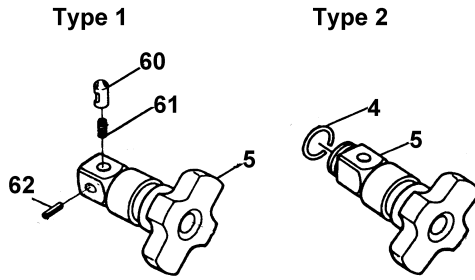

1" IMPACT WRENCH

Model 6910 (MJ)

WIRING DIAGRAM

SERVICE CHANGES

1. Change on Anvil.

Item No.	Description	Type 1	Type 2
4	Ring Spring 22	-----	231921-7 (Added)
5	Anvil	325414-5 (No Longer Available)	325587-4
60	Pin	325365-2 (No Longer Available)	(Discontinued)
61	Spring	231213-4 (No Longer Available)	(Discontinued)
62	Slotting Pin	256710-9 (No Longer Available)	(Discontinued)

Above parts are completely interchangeable as a set.

When replacing Type 1 Anvil, replace it with complete set of Type 2 parts.