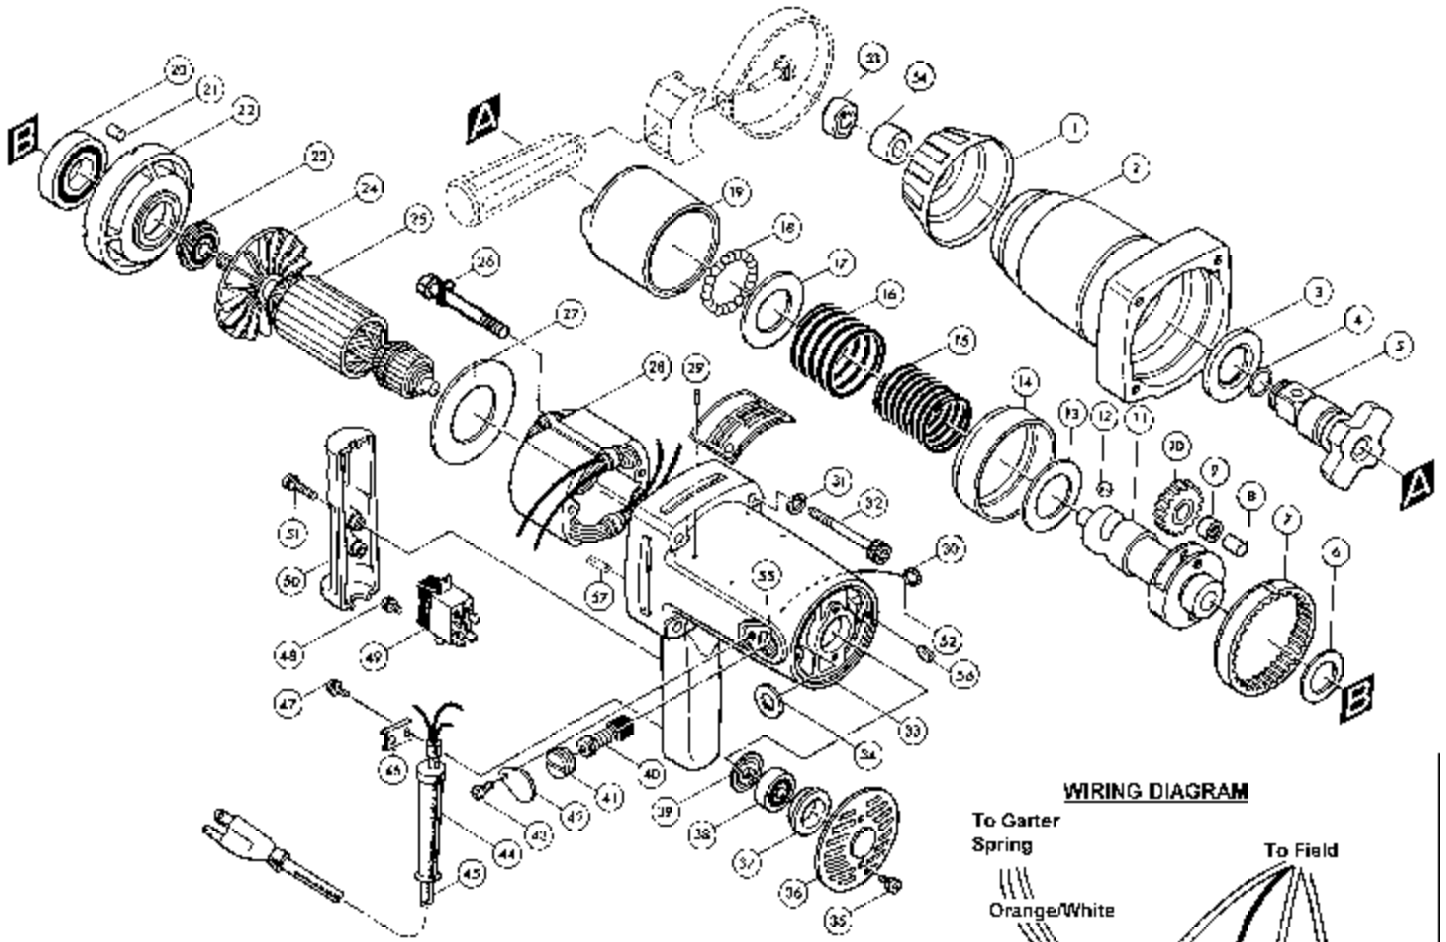

1" IMPACT WRENCH

Model 6910 (MJ)

WIRING DIAGRAM

SERVICE CHANGES

1. Change on Anvil.

Item No.	Description	Type 1	Type 2
4	Ring Spring 22	-----	231921-7 (Added)
5	Anvil	325414-5 (No Longer Available)	325587-4
60	Pin	325365-2 (No Longer Available)	(Discontinued)
61	Spring	231213-4 (No Longer Available)	(Discontinued)
62	Slotting Pin	256710-9 (No Longer Available)	(Discontinued)

Above parts are completely interchangeable as a set.

When replacing Type 1 Anvil, replace it with complete set of Type 2 parts.