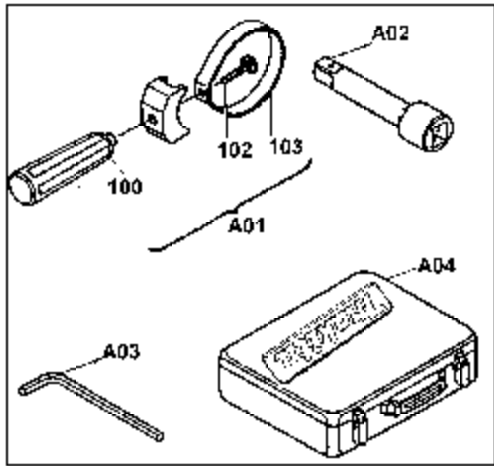

1" IMPACT WRENCH

Model 6910 (MJ)

WIRING DIAGRAM

SERVICE CHANGES

1. Change on Anvil.

Item No.	Description	Type 1	Type 2
4	Ring Spring 22	-----	231921-7 (Added)
5	Anvil	325414-5 (No Longer Available)	325587-4
60	Pin	325365-2 (No Longer Available)	(Discontinued)
61	Spring	231213-4 (No Longer Available)	(Discontinued)
62	Slotting Pin	256710-9 (No Longer Available)	(Discontinued)

Above parts are completely interchangeable as a set.

When replacing Type 1 Anvil, replace it with complete set of Type 2 parts.