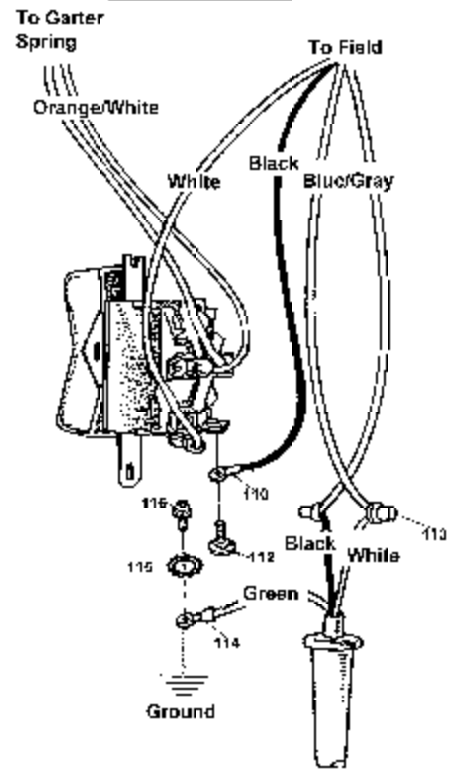

1" IMPACT WRENCH

Model 6910 (MJ)

WIRING DIAGRAM

SERVICE CHANGES

1. Change on Anvil.

Item No.	Description	Type 1	Type 2
4	Ring Spring 22	-----	231921-7 (Added)
5	Anvil	325414-5 (No Longer Available)	325587-4
60	Pin	325365-2 (No Longer Available)	(Discontinued)
61	Spring	231213-4 (No Longer Available)	(Discontinued)
62	Slotting Pin	256710-9 (No Longer Available)	(Discontinued)

Above parts are completely interchangeable as a set.

When replacing Type 1 Anvil, replace it with complete set of Type 2 parts.