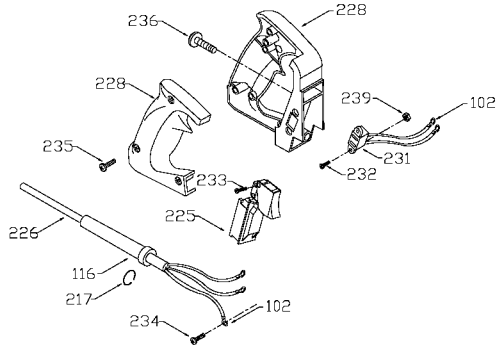

PORTER-CABLE D-HANDLE ROUTER

nearest Porter-Cable Service Center or other competent repair center.

6911
6912
694917

TYPE 1

TYPES 2, 3, 4, 5, 6, 7

Parts List for 6912 Type 2

Item Number	Part Number	Description	Qty Required
1	000000-00	No Longer Available	1
1	903660	ARMATURE	1
1	000000-00	No Longer Available	1
2	803104	LEAD	1
2	699326	FIELD	1
3	N031652	BRUSH	2
3	803483	BRUSH CAP	2
3	873497	BRUSH HOLDER	2
4	842606SV	SWITCH	1
4	694771	HEX NUT	10
5	876684	CORD KIT	1
11	855284	BEARING	3
11	878064SV	BEARING	1
52	903967SV	CASING & PINS FRONT	1
52	899192SV	REAR HOUSING	1
52	888727	MOTOR HOUSING CAP	1
81	875893	COLLET NUT	1
83	872793	CHUCK	1
83	42950	1/2 INCH COLLET ASSY	1
83	42999	1/4 INCH COLLET ASSY	1
83	876671	COLLET 1/2 INCH	1
83	876669	COLLET 1/4 INCH	1
98	823030	SNAP-RING	10
100	878389	SCREW	10
102	849314	TERM	1
103	804360	SCREW	10
104	803496	WASHER	10

Parts List for 6912 Type 2

Item Number	Part Number	Description	Qty Required
105	842597	PLUG	1
106	838312	SCREW	1
108	802426	RING	10
111	800835	PIN	10
113	682063	CONNECTOR VS	1
114	842598	BRACKET SWITCH	1
115	802764	SCREW	10
116	810716	RELIEVER	1
120	681260	SCREW & WASHER	10
121	874137	CORD CLAMP	1
122	877817	SCREW	10
125	A22709	OPEN-END WRENCH	1
125	A22709	OPEN-END WRENCH	1
126	683157	WRENCH OPEN END	1
126	683157	WRENCH OPEN END	1
214	839279	KNOB	1
215	800942	RING	10
215	872998	DEPTH RING	1
216	800869	SPRING	3
218	823374	WASHER	10
219	875807	SUB BASE	1
219	42186	ROUTER SUB-BASE	1