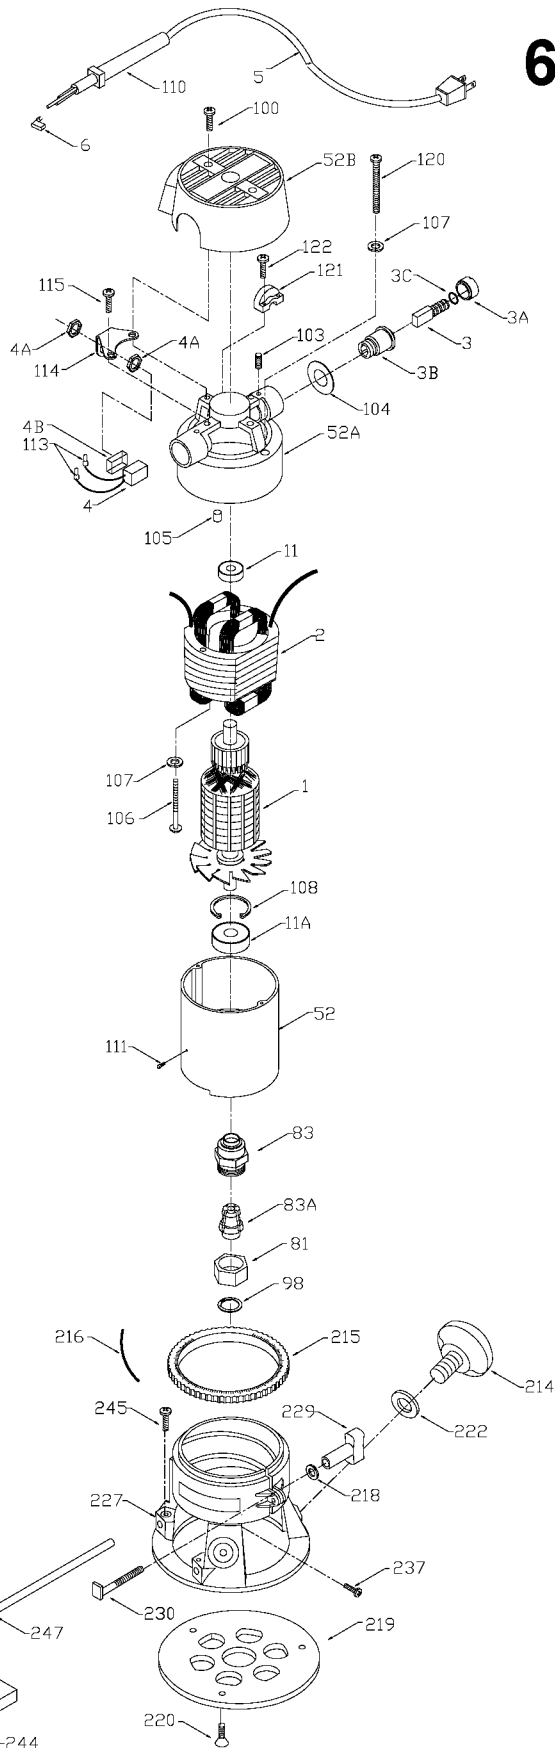

PORTER-CABLE D-HANDLE ROUTER

nearest Porter-Cable Service Center or other competent repair center.

6911
6912
694917

TYPE 1

TYPES 2, 3, 4, 5, 6, 7

Parts List for 6912 Type 2

Item Number	Part Number	Description	Qty Required
1	000000-00	No Longer Available	1
1	903660	ARMATURE	1
1	000000-00	No Longer Available	1
2	803104	LEAD	1
2	699326	FIELD	1
3	N031652	BRUSH	2
3	803483	BRUSH CAP	2
3	873497	BRUSH HOLDER	2
4	842606SV	SWITCH	1
4	694771	HEX NUT	10
5	876684	CORD KIT	1
11	855284	BEARING	3
11	878064SV	BEARING	1
52	903967SV	CASING & PINS FRONT	1
52	899192SV	REAR HOUSING	1
52	888727	MOTOR HOUSING CAP	1
81	875893	COLLET NUT	1
83	872793	CHUCK	1
83	42950	1/2 INCH COLLET ASSY	1
83	42999	1/4 INCH COLLET ASSY	1
83	876671	COLLET 1/2 INCH	1
83	876669	COLLET 1/4 INCH	1
98	823030	SNAP-RING	10
100	878389	SCREW	10
102	849314	TERM	1
103	804360	SCREW	10
104	803496	WASHER	10

Parts List for 6912 Type 2

Item Number	Part Number	Description	Qty Required
105	842597	PLUG	1
106	838312	SCREW	1
108	802426	RING	10
111	800835	PIN	10
113	682063	CONNECTOR VS	1
114	842598	BRACKET SWITCH	1
115	802764	SCREW	10
116	810716	RELIEVER	1
120	681260	SCREW & WASHER	10
121	874137	CORD CLAMP	1
122	877817	SCREW	10
125	A22709	OPEN-END WRENCH	1
125	A22709	OPEN-END WRENCH	1
126	683157	WRENCH OPEN END	1
126	683157	WRENCH OPEN END	1
214	839279	KNOB	1
215	800942	RING	10
215	872998	DEPTH RING	1
216	800869	SPRING	3
218	823374	WASHER	10
219	875807	SUB BASE	1
219	42186	ROUTER SUB-BASE	1