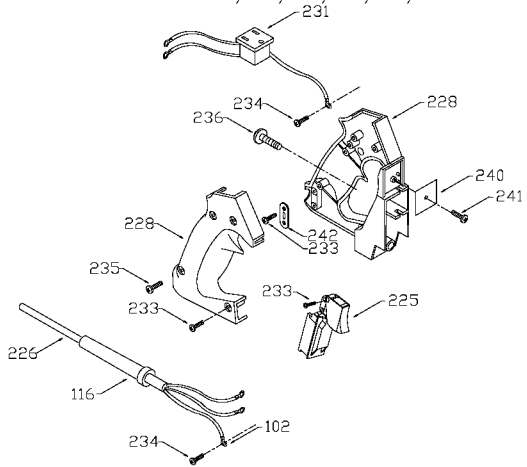

PORTER-CABLE D-HANDLE ROUTER

nearest Porter-Cable Service Center or other competent repair center.

6911
6912
694917

TYPE 1

TYPES 2, 3, 4, 5, 6, 7

Parts List for 6912 Type 2

Item Number	Part Number	Description	Qty Required
1	000000-00	No Longer Available	1
1	903660	ARMATURE	1
1	000000-00	No Longer Available	1
2	803104	LEAD	1
2	699326	FIELD	1
3	N031652	BRUSH	2
3	803483	BRUSH CAP	2
3	873497	BRUSH HOLDER	2
4	842606SV	SWITCH	1
4	694771	HEX NUT	10
5	876684	CORD KIT	1
11	855284	BEARING	3
11	878064SV	BEARING	1
52	903967SV	CASING & PINS FRONT	1
52	899192SV	REAR HOUSING	1
52	888727	MOTOR HOUSING CAP	1
81	875893	COLLET NUT	1
83	872793	CHUCK	1
83	42950	1/2 INCH COLLET ASSY	1
83	42999	1/4 INCH COLLET ASSY	1
83	876671	COLLET 1/2 INCH	1
83	876669	COLLET 1/4 INCH	1
98	823030	SNAP-RING	10
100	878389	SCREW	10
102	849314	TERM	1
103	804360	SCREW	10
104	803496	WASHER	10

Parts List for 6912 Type 2

Item Number	Part Number	Description	Qty Required
105	842597	PLUG	1
106	838312	SCREW	1
108	802426	RING	10
111	800835	PIN	10
113	682063	CONNECTOR VS	1
114	842598	BRACKET SWITCH	1
115	802764	SCREW	10
116	810716	RELIEVER	1
120	681260	SCREW & WASHER	10
121	874137	CORD CLAMP	1
122	877817	SCREW	10
125	A22709	OPEN-END WRENCH	1
125	A22709	OPEN-END WRENCH	1
126	683157	WRENCH OPEN END	1
126	683157	WRENCH OPEN END	1
214	839279	KNOB	1
215	800942	RING	10
215	872998	DEPTH RING	1
216	800869	SPRING	3
218	823374	WASHER	10
219	875807	SUB BASE	1
219	42186	ROUTER SUB-BASE	1