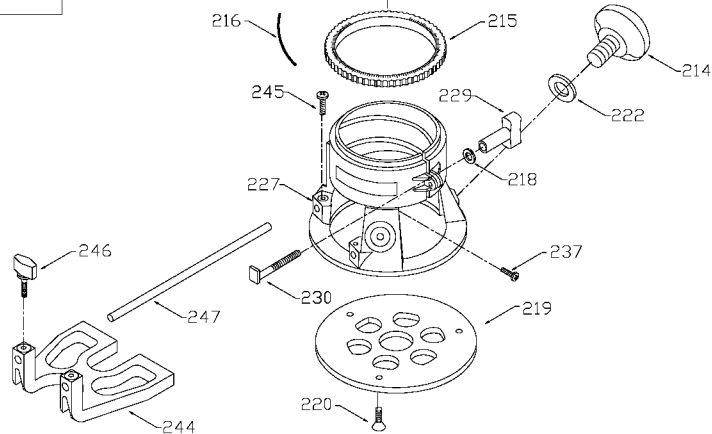

PORTER-CABLE D-HANDLE ROUTER

nearest Porter-Cable Service Center or other competent repair center.

6912
694917

TYPE 1

TYPES 2, 3, 4, 5, 6, 7

Parts List for 6912 Type 3

Item Number	Part Number	Description	Qty Required
1	000000-00	No Longer Available	1
1	903660	ARMATURE	1
2	803104	LEAD	1
2	699326	FIELD	1
3	N031652	BRUSH	2
3	803483	BRUSH CAP	2
3	873497	BRUSH HOLDER	2
4	842606SV	SWITCH	1
4	694771	HEX NUT	10
5	876684	CORD KIT	1
11	855284	BEARING	3
11	878064SV	BEARING	1
52	903967SV	CASING & PINS FRONT	1
52	899192SV	REAR HOUSING	1
52	888727	MOTOR HOUSING CAP	1
81	875893	COLLET NUT	1
83	872793	CHUCK	1
83	42950	1/2 INCH COLLET ASSY	1
83	42999	1/4 INCH COLLET ASSY	1
83	876671	COLLET 1/2 INCH	1
83	876669	COLLET 1/4 INCH	1
98	823030	SNAP-RING	10
100	878389	SCREW	10
102	849314	TERM	1
103	804360	SCREW	10
104	803496	WASHER	10
105	842597	PLUG	1

Parts List for 6912 Type 3

Item Number	Part Number	Description	Qty Required
106	838312	SCREW	1
108	802426	RING	10
111	800835	PIN	10
113	682063	CONNECTOR VS	1
114	842598	BRACKET SWITCH	1
115	802764	SCREW	10
116	810716	RELIEVER	1
120	681260	SCREW & WASHER	10
121	874137	CORD CLAMP	1
122	877817	SCREW	10
125	A22709	OPEN-END WRENCH	1
125	A22709	OPEN-END WRENCH	1
126	683157	WRENCH OPEN END	1
126	683157	WRENCH OPEN END	1
214	839279	KNOB	1
215	800942	RING	10
215	872998	DEPTH RING	1
216	800869	SPRING	3
218	823374	WASHER	10
219	875807	SUB BASE	1
219	42186	ROUTER SUB-BASE	1