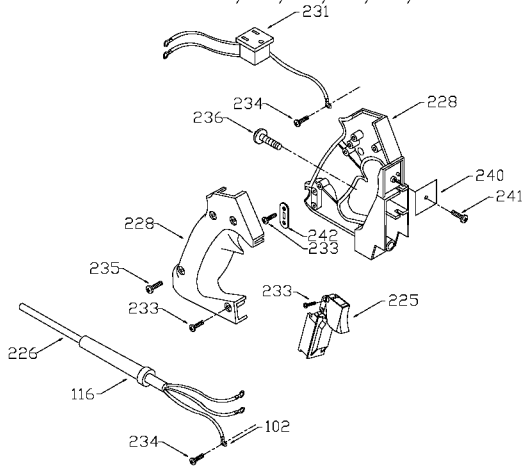

PORTER-CABLE D-HANDLE ROUTER

nearest Porter-Cable Service Center or other competent repair center.

6912
694917

TYPE 1

TYPES 2, 3, 4, 5, 6, 7

Parts List for 6912 Type 3

Item Number	Part Number	Description	Qty Required
1	000000-00	No Longer Available	1
1	903660	ARMATURE	1
2	803104	LEAD	1
2	699326	FIELD	1
3	N031652	BRUSH	2
3	803483	BRUSH CAP	2
3	873497	BRUSH HOLDER	2
4	842606SV	SWITCH	1
4	694771	HEX NUT	10
5	876684	CORD KIT	1
11	855284	BEARING	3
11	878064SV	BEARING	1
52	903967SV	CASING & PINS FRONT	1
52	899192SV	REAR HOUSING	1
52	888727	MOTOR HOUSING CAP	1
81	875893	COLLET NUT	1
83	872793	CHUCK	1
83	42950	1/2 INCH COLLET ASSY	1
83	42999	1/4 INCH COLLET ASSY	1
83	876671	COLLET 1/2 INCH	1
83	876669	COLLET 1/4 INCH	1
98	823030	SNAP-RING	10
100	878389	SCREW	10
102	849314	TERM	1
103	804360	SCREW	10
104	803496	WASHER	10
105	842597	PLUG	1

Parts List for 6912 Type 3

Item Number	Part Number	Description	Qty Required
106	838312	SCREW	1
108	802426	RING	10
111	800835	PIN	10
113	682063	CONNECTOR VS	1
114	842598	BRACKET SWITCH	1
115	802764	SCREW	10
116	810716	RELIEVER	1
120	681260	SCREW & WASHER	10
121	874137	CORD CLAMP	1
122	877817	SCREW	10
125	A22709	OPEN-END WRENCH	1
125	A22709	OPEN-END WRENCH	1
126	683157	WRENCH OPEN END	1
126	683157	WRENCH OPEN END	1
214	839279	KNOB	1
215	800942	RING	10
215	872998	DEPTH RING	1
216	800869	SPRING	3
218	823374	WASHER	10
219	875807	SUB BASE	1
219	42186	ROUTER SUB-BASE	1