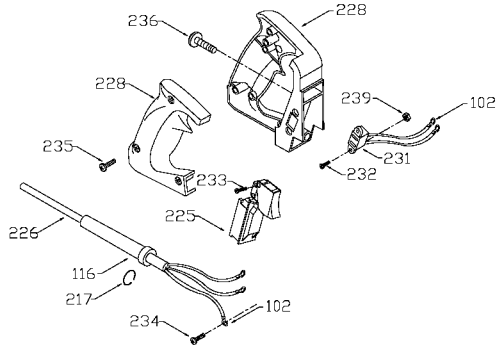

PORTER-CABLE D-HANDLE ROUTER

nearest Porter-Cable Service Center or other competent repair center.

6912
694917

TYPE 1

TYPES 2, 3, 4, 5, 6, 7

Parts List for 6912 Type 3

Item Number	Part Number	Description	Qty Required
1	000000-00	No Longer Available	1
1	903660	ARMATURE	1
2	803104	LEAD	1
2	699326	FIELD	1
3	N031652	BRUSH	2
3	803483	BRUSH CAP	2
3	873497	BRUSH HOLDER	2
4	842606SV	SWITCH	1
4	694771	HEX NUT	10
5	876684	CORD KIT	1
11	855284	BEARING	3
11	878064SV	BEARING	1
52	903967SV	CASING & PINS FRONT	1
52	899192SV	REAR HOUSING	1
52	888727	MOTOR HOUSING CAP	1
81	875893	COLLET NUT	1
83	872793	CHUCK	1
83	42950	1/2 INCH COLLET ASSY	1
83	42999	1/4 INCH COLLET ASSY	1
83	876671	COLLET 1/2 INCH	1
83	876669	COLLET 1/4 INCH	1
98	823030	SNAP-RING	10
100	878389	SCREW	10
102	849314	TERM	1
103	804360	SCREW	10
104	803496	WASHER	10
105	842597	PLUG	1

Parts List for 6912 Type 3

Item Number	Part Number	Description	Qty Required
106	838312	SCREW	1
108	802426	RING	10
111	800835	PIN	10
113	682063	CONNECTOR VS	1
114	842598	BRACKET SWITCH	1
115	802764	SCREW	10
116	810716	RELIEVER	1
120	681260	SCREW & WASHER	10
121	874137	CORD CLAMP	1
122	877817	SCREW	10
125	A22709	OPEN-END WRENCH	1
125	A22709	OPEN-END WRENCH	1
126	683157	WRENCH OPEN END	1
126	683157	WRENCH OPEN END	1
214	839279	KNOB	1
215	800942	RING	10
215	872998	DEPTH RING	1
216	800869	SPRING	3
218	823374	WASHER	10
219	875807	SUB BASE	1
219	42186	ROUTER SUB-BASE	1