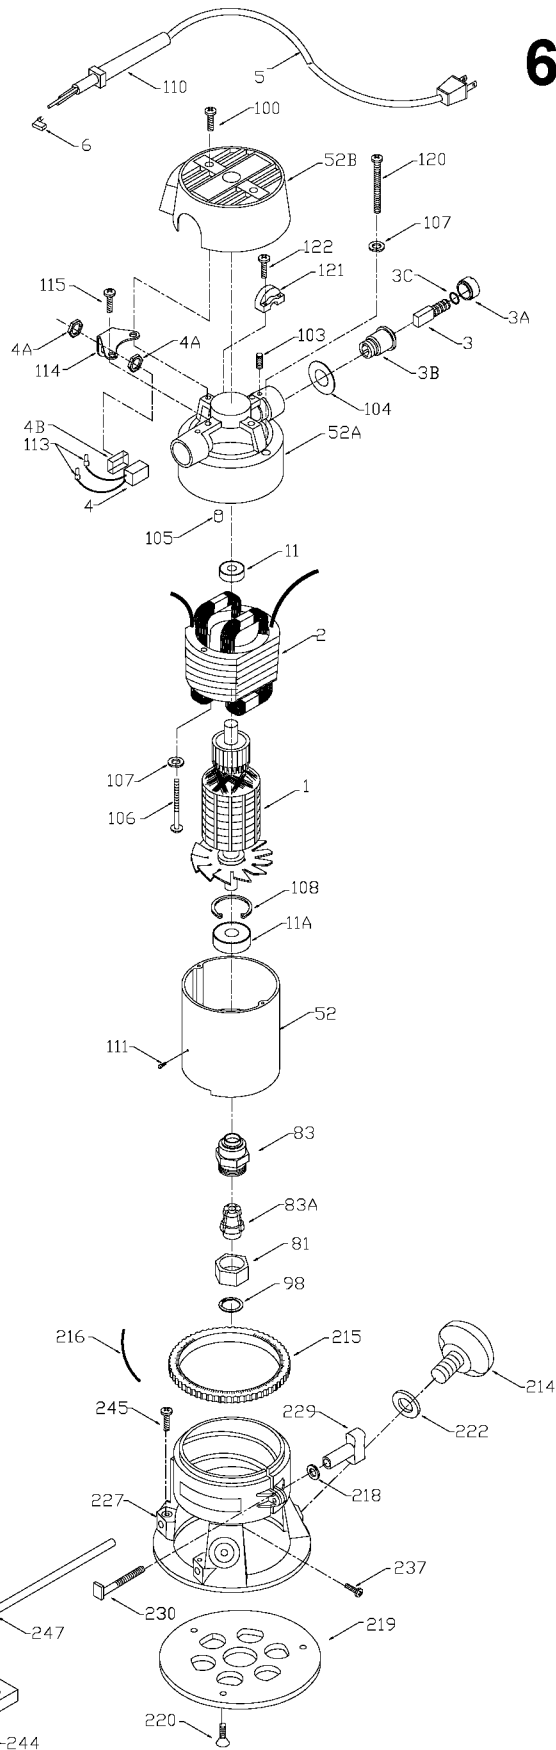

PORTER-CABLE D-HANDLE ROUTER

nearest Porter-Cable Service Center or other competent repair center.

6912
694917

TYPE 1

TYPES 2, 3, 4, 5, 6, 7

Parts List for 6912 Type 3

Item Number	Part Number	Description	Qty Required
1	000000-00	No Longer Available	1
1	903660	ARMATURE	1
2	803104	LEAD	1
2	699326	FIELD	1
3	N031652	BRUSH	2
3	803483	BRUSH CAP	2
3	873497	BRUSH HOLDER	2
4	842606SV	SWITCH	1
4	694771	HEX NUT	10
5	876684	CORD KIT	1
11	855284	BEARING	3
11	878064SV	BEARING	1
52	903967SV	CASING & PINS FRONT	1
52	899192SV	REAR HOUSING	1
52	888727	MOTOR HOUSING CAP	1
81	875893	COLLET NUT	1
83	872793	CHUCK	1
83	42950	1/2 INCH COLLET ASSY	1
83	42999	1/4 INCH COLLET ASSY	1
83	876671	COLLET 1/2 INCH	1
83	876669	COLLET 1/4 INCH	1
98	823030	SNAP-RING	10
100	878389	SCREW	10
102	849314	TERM	1
103	804360	SCREW	10
104	803496	WASHER	10
105	842597	PLUG	1

Parts List for 6912 Type 3

Item Number	Part Number	Description	Qty Required
106	838312	SCREW	1
108	802426	RING	10
111	800835	PIN	10
113	682063	CONNECTOR VS	1
114	842598	BRACKET SWITCH	1
115	802764	SCREW	10
116	810716	RELIEVER	1
120	681260	SCREW & WASHER	10
121	874137	CORD CLAMP	1
122	877817	SCREW	10
125	A22709	OPEN-END WRENCH	1
125	A22709	OPEN-END WRENCH	1
126	683157	WRENCH OPEN END	1
126	683157	WRENCH OPEN END	1
214	839279	KNOB	1
215	800942	RING	10
215	872998	DEPTH RING	1
216	800869	SPRING	3
218	823374	WASHER	10
219	875807	SUB BASE	1
219	42186	ROUTER SUB-BASE	1