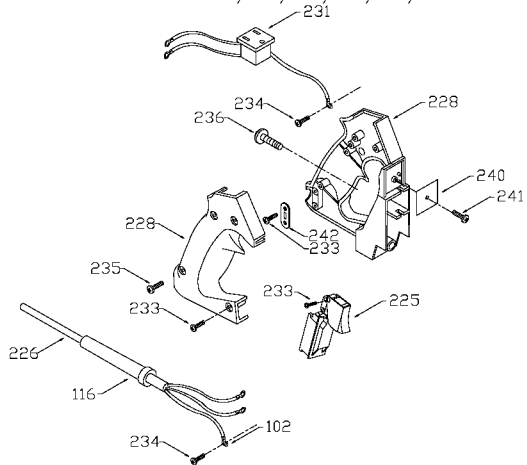

## Parts List for 6912 Type 6

Item Number	Part Number	Description	Qty Required
1	874299	FAN	1
1	903660	ARMATURE	1
2	803104	LEAD	1
2	699326	FIELD	1
3	N031652	BRUSH	2
3	803483	BRUSH CAP	2
3	873497	BRUSH HOLDER	2
4	842606SV	SWITCH	1
4	694771	HEX NUT	10
5	873716	CORD	1
11	855284	BEARING	3
11	878064SV	BEARING	1
52	903967SV	CASING & PINS FRONT	1
52	899192SV	REAR HOUSING	1
52	888727	MOTOR HOUSING CAP	1
81	875893	COLLET NUT	1
83	872793	CHUCK	1
83	42950	1/2 INCH COLLET ASSY	1
83	42999	1/4 INCH COLLET ASSY	1
83	876671	COLLET 1/2 INCH	1
83	876669	COLLET 1/4 INCH	1
98	823030	SNAP-RING	10
100	878389	SCREW	10
102	849314	TERM	1
103	803632	SET-SCREW	10
104	803496	WASHER	10
105	842597	PLUG	1

## Parts List for 6912 Type 6

Item Number	Part Number	Description	Qty Required
106	838312	SCREW	1
108	802426	RING	10
110	901266	STRAIN RELIEVER	1
111	800835	PIN	10
113	682063	CONNECTOR VS	1
114	842598	BRACKET SWITCH	1
115	802764	SCREW	10
116	810716	RELIEVER	1
120	681260	SCREW & WASHER	10
121	874137	CORD CLAMP	1
122	877817	SCREW	10
125	A22709	OPEN-END WRENCH	1
125	A22709	OPEN-END WRENCH	1
126	683157	WRENCH OPEN END	1
126	683157	WRENCH OPEN END	1
214	839279	KNOB	1
215	800942	RING	10
215	872998	DEPTH RING	1
216	800869	SPRING	3
218	823374	WASHER	10
219	875807	SUB BASE	1
219	42186	ROUTER SUB-BASE	1