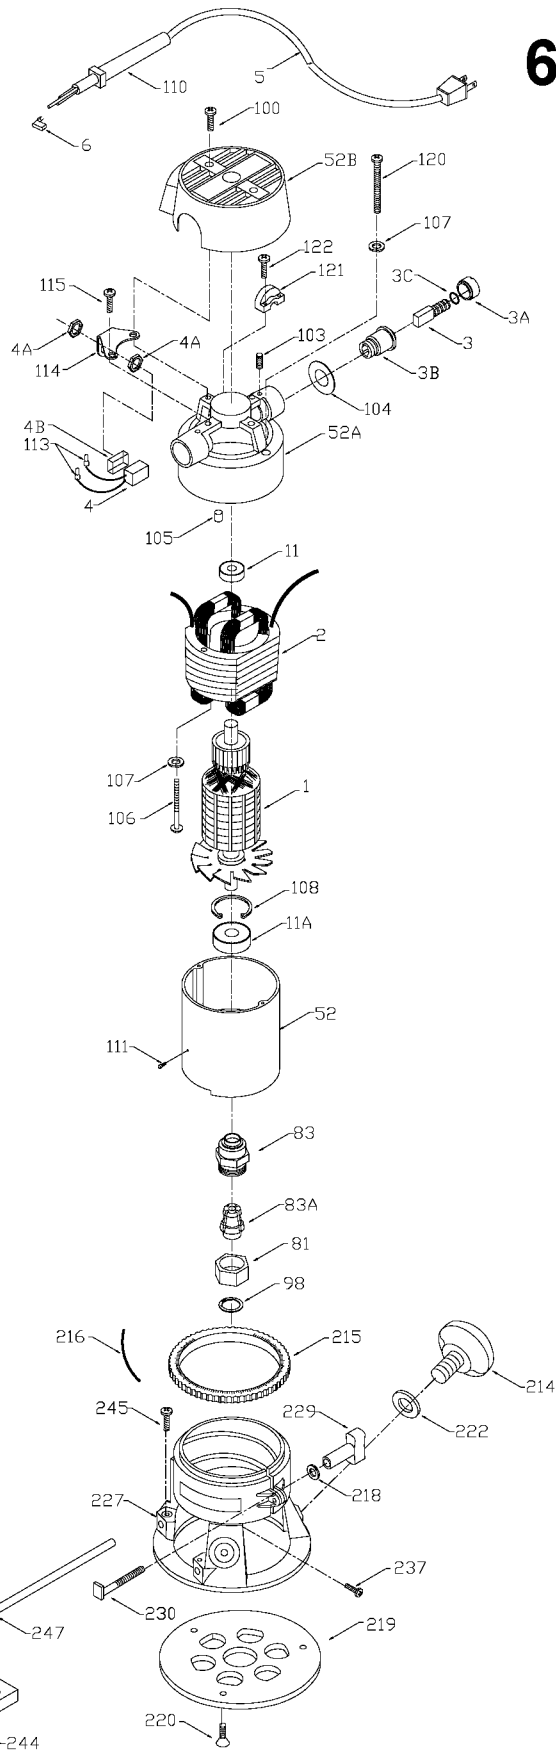

## TYPE 1

## TYPES 2, 3, 4, 5, 6, 7

## Parts List for 6912 Type 6

Item Number	Part Number	Description	Qty Required
1	874299	FAN	1
1	903660	ARMATURE	1
2	803104	LEAD	1
2	699326	FIELD	1
3	N031652	BRUSH	2
3	803483	BRUSH CAP	2
3	873497	BRUSH HOLDER	2
4	842606SV	SWITCH	1
4	694771	HEX NUT	10
5	873716	CORD	1
11	855284	BEARING	3
11	878064SV	BEARING	1
52	903967SV	CASING & PINS FRONT	1
52	899192SV	REAR HOUSING	1
52	888727	MOTOR HOUSING CAP	1
81	875893	COLLET NUT	1
83	872793	CHUCK	1
83	42950	1/2 INCH COLLET ASSY	1
83	42999	1/4 INCH COLLET ASSY	1
83	876671	COLLET 1/2 INCH	1
83	876669	COLLET 1/4 INCH	1
98	823030	SNAP-RING	10
100	878389	SCREW	10
102	849314	TERM	1
103	803632	SET-SCREW	10
104	803496	WASHER	10
105	842597	PLUG	1

## Parts List for 6912 Type 6

Item Number	Part Number	Description	Qty Required
106	838312	SCREW	1
108	802426	RING	10
110	901266	STRAIN RELIEVER	1
111	800835	PIN	10
113	682063	CONNECTOR VS	1
114	842598	BRACKET SWITCH	1
115	802764	SCREW	10
116	810716	RELIEVER	1
120	681260	SCREW & WASHER	10
121	874137	CORD CLAMP	1
122	877817	SCREW	10
125	A22709	OPEN-END WRENCH	1
125	A22709	OPEN-END WRENCH	1
126	683157	WRENCH OPEN END	1
126	683157	WRENCH OPEN END	1
214	839279	KNOB	1
215	800942	RING	10
215	872998	DEPTH RING	1
216	800869	SPRING	3
218	823374	WASHER	10
219	875807	SUB BASE	1
219	42186	ROUTER SUB-BASE	1