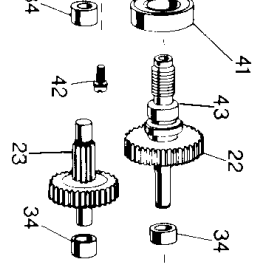

12

33

32

36

12

60

25

21

22

31

3

26

12

42

23

34

Item Number	Part Number	Description	Qty Required
1	000000-00	No Longer Available	1
2	000000-00	No Longer Available	1
3	143803-00	BRUSH & LEAD	2
4	445860-00	SPRING,BRUSH	2
5	449899-05	RING,BRUSH	1
7	286196-00	SWITCH	1
8	330072-98	CORD/8FT/18-2SJ	1
9	330003-04	BEARING,BALL	1
10	330003-04	BEARING,BALL	1
11	330019-16	SCREW	2
12	330019-13	SCREW,M4X19	3
13	330005-01	PROTECTOR,CORD	1
14	000000-00	No Longer Available	1
15	445217-02	SLEEVE	1
16	447866-00	BAFFLE,FAN	1
17	448269-00	SCREW	2
18	234900-02	PLUG 120V 2WIRE	1
20	448658-02SV	COVER-GEAR CASE	1
21	000000-00	No Longer Available	1
22	000000-00	No Longer Available	1
23	448069-09SV	GEAR	1
25	429663-00	CHUCK & KEY	1
26	330034-06	CHUCK KEY	1
27	149518-01	SCREW	1
31	386422-00	GASKET	1
33	000000-00	No Longer Available	1
34	131557-00	BEARING,SLEEVE	3