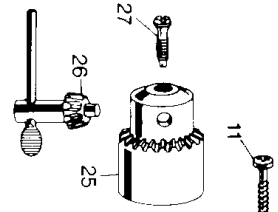

12

33

32

36

12

60

25

21

Item Number	Part Number	Description	Qty Required
1	000000-00	No Longer Available	1
2	000000-00	No Longer Available	1
3	143803-00	BRUSH & LEAD	2
4	445860-00	SPRING,BRUSH	2
5	449899-05	RING,BRUSH	1
7	286196-00	SWITCH	1
8	330072-98	CORD/8FT/18-2SJ	1
9	330003-04	BEARING,BALL	1
10	330003-04	BEARING,BALL	1
11	330019-16	SCREW	2
12	330019-13	SCREW,M4X19	3
13	330005-01	PROTECTOR,CORD	1
14	000000-00	No Longer Available	1
15	445217-02	SLEEVE	1
16	447866-00	BAFFLE,FAN	1
17	448269-00	SCREW	2
18	234900-02	PLUG 120V 2WIRE	1
20	448658-02SV	COVER-GEAR CASE	1
21	000000-00	No Longer Available	1
22	000000-00	No Longer Available	1
23	448069-09SV	GEAR	1
25	429663-00	CHUCK & KEY	1
26	330034-06	CHUCK KEY	1
27	149518-01	SCREW	1
31	386422-00	GASKET	1
33	000000-00	No Longer Available	1
34	131557-00	BEARING,SLEEVE	3