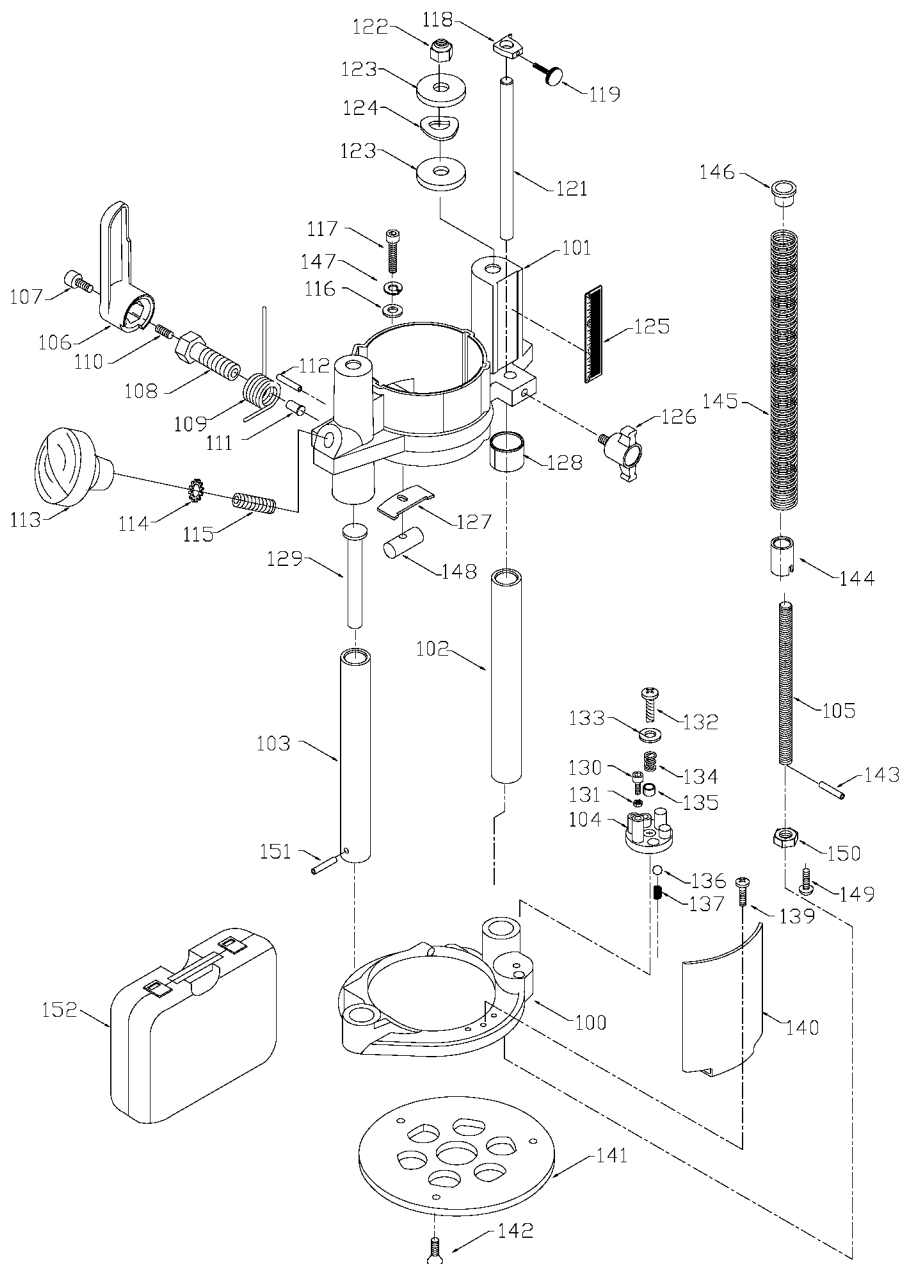

PORTER-CABLE

PLUNGE ROUTER BASE

WARNING: Electrical repairs should only be attempted by trained repairmen. Contact the nearest Porter-Cable Service Center or other competent repair center.

6931

Parts List for 693 Type 1

Item Number	Part Number	Description	Qty Required
100	896772	BASE & COLUMN ASSY	1
101	896774	ADAPTER ASSY	1
102	000000-00	No Longer Available	1
103	872728	L. H. COLUMN	1
104	698805	TURRET	1
105	699689	STOP SCREW	1
106	892552	LEVER	1
107	872242	SCREW	1
108	699675	CLAMP SCREW	1
109	892531	SPRING SS/A	1
110	699563	SET SCREW	1
111	699552	CLAMP PLUG	1
112	872729	ROLLED PIN	1
113	800995	BASE KNOB	1
113	875050	KNOB	1
114	802425	WASHER	1
115	699560	SET SCREW	1
116	802752	WASHER	1
117	873309	SCREW	1
118	699399	POINTER	1
119	881290	KNOB	1
121	699991	DEPTH ROD	1
122	892174	NUT	1
123	699553	STOP COLLAR	1
124	850802	WASHER	1
125	699967	SCALE	1
127	873315	CLAMP	1

Parts List for 693 Type 1

Item Number	Part Number	Description	Qty Required
128	699558	BUSHING	1
129	699400	SPRING GUIDE	1
130	801752	SCREW	1
131	862641	NUT	1
132	883806	SCREW	1
133	685533	WASHER	1
134	850552	SPRING	1
135	895591	WASHER	1
136	860687	BALL	1
137	693848	SPRING	1
139	886538	SCREW	1
140	872762	SHIELD	1
141	875807	SUB BASE	1
141	42186	ROUTER SUB-BASE	1
142	874117	SCREW	1
142	688860	SCREW	1
143	699557	ROLLED PIN	1
144	699556	BUSHING-STOP	1
145	699561	SPRING	1
146	872789	SHLDER BEARING	1
147	802430	LOCKWASHER	1
148	885517	NUT	1
149	882187	SCREW	1
151	872729	ROLLED PIN	1
152	902829	CARRYING CASE	1
856	802876	ALLEN WRENCH	1
856	A06828	LABEL - CAUTION	1

Parts List for 693 Type 1

Item Number	Part Number	Description	Qty Required
856	872723	CAUTION LABEL	1
856	842323	WRENCH HOLDER	1