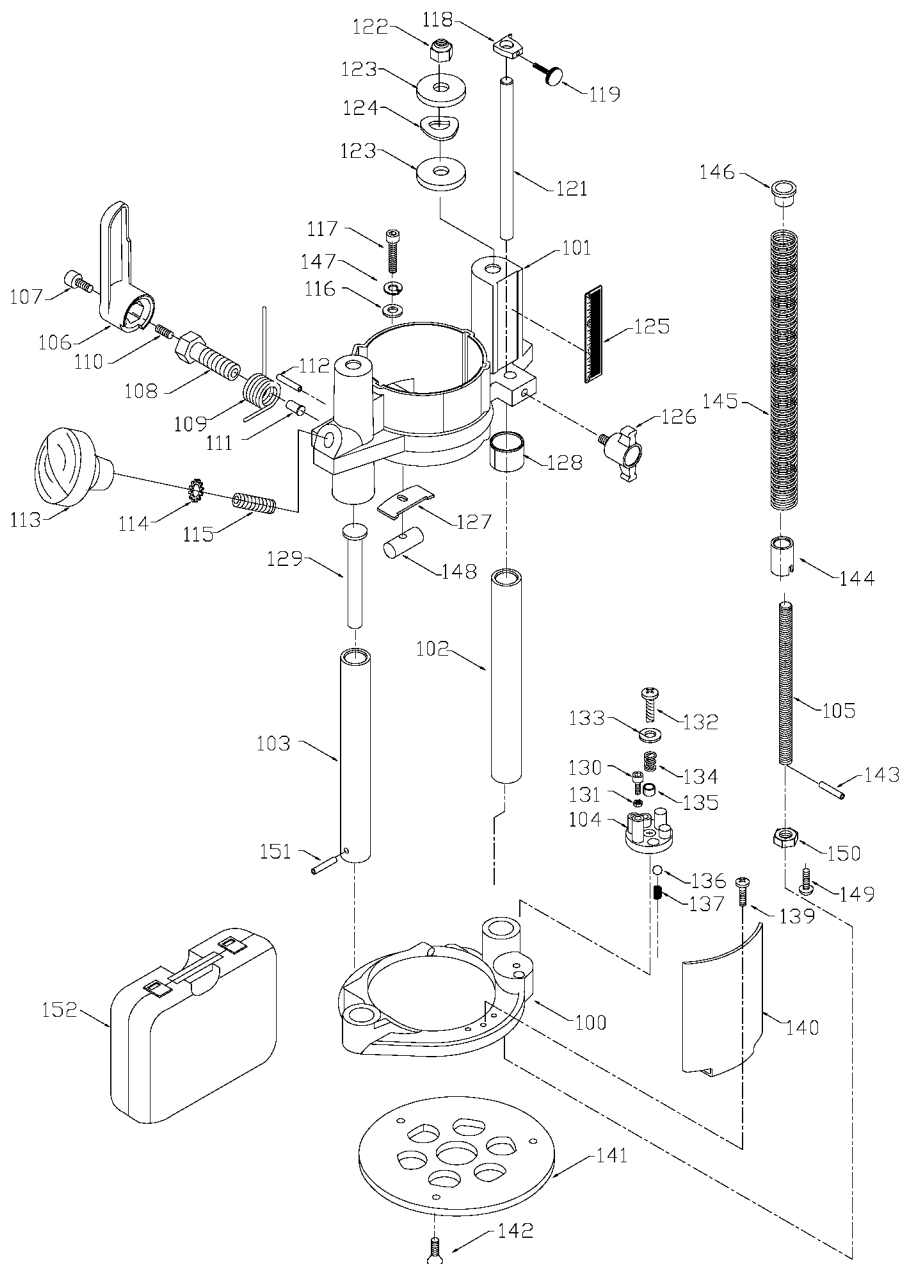

PORTER-CABLE PLUNGE ROUTER BASE

WARNING: Electrical repairs should only be attempted by trained repairmen. Contact the nearest Porter-Cable Service Center or other competent repair center.

6931

Parts List for 693 Type 2

Item Number	Part Number	Description	Qty Required
100	896772	BASE & COLUMN ASSY	1
101	896774	ADAPTER ASSY	1
102	897187	COLUMN	1
103	897187	COLUMN	1
104	698805	TURRET	1
105	896769	STOP SCREW	1
106	892552	LEVER	1
107	872242	SCREW	1
108	699675	CLAMP SCREW	1
109	892531	SPRING SS/A	1
110	699563	SET SCREW	1
111	699552	CLAMP PLUG	1
112	872729	ROLLED PIN	1
113	875050	KNOB	1
113	800995	BASE KNOB	1
114	802425	WASHER	1
115	699560	SET SCREW	1
116	802752	WASHER	1
117	873309	SCREW	1
118	699399	POINTER	1
119	881290	KNOB	1
121	699991	DEPTH ROD	1
122	892174	NUT	1
123	699553	STOP COLLAR	1
124	850802	WASHER	1
125	A06829	SCALE	1
126	897161	KNOB	1

Parts List for 693 Type 2

Item Number	Part Number	Description	Qty Required
127	873315	CLAMP	1
128	699558	BUSHING	1
129	699400	SPRING GUIDE	1
130	801752	SCREW	1
131	862641	NUT	1
132	883806	SCREW	1
133	685533	WASHER	1
134	850552	SPRING	1
135	895591	WASHER	1
136	860687	BALL	1
139	886538	SCREW	1
140	872762	SHIELD	1
141	875807	SUB BASE	1
141	42186	ROUTER SUB-BASE	1
142	874117	SCREW	1
142	688860	SCREW	1
144	699556	BUSHING-STOP	1
145	699561	SPRING	1
146	872789	SHLDER BEARING	1
147	802430	LOCKWASHER	1
148	885517	NUT	1
152	902829	CARRYING CASE	1
856	842323	WRENCH HOLDER	1
856	A06828	LABEL - CAUTION	1
856	802876	ALLEN WRENCH	1
856	872723	CAUTION LABEL	1