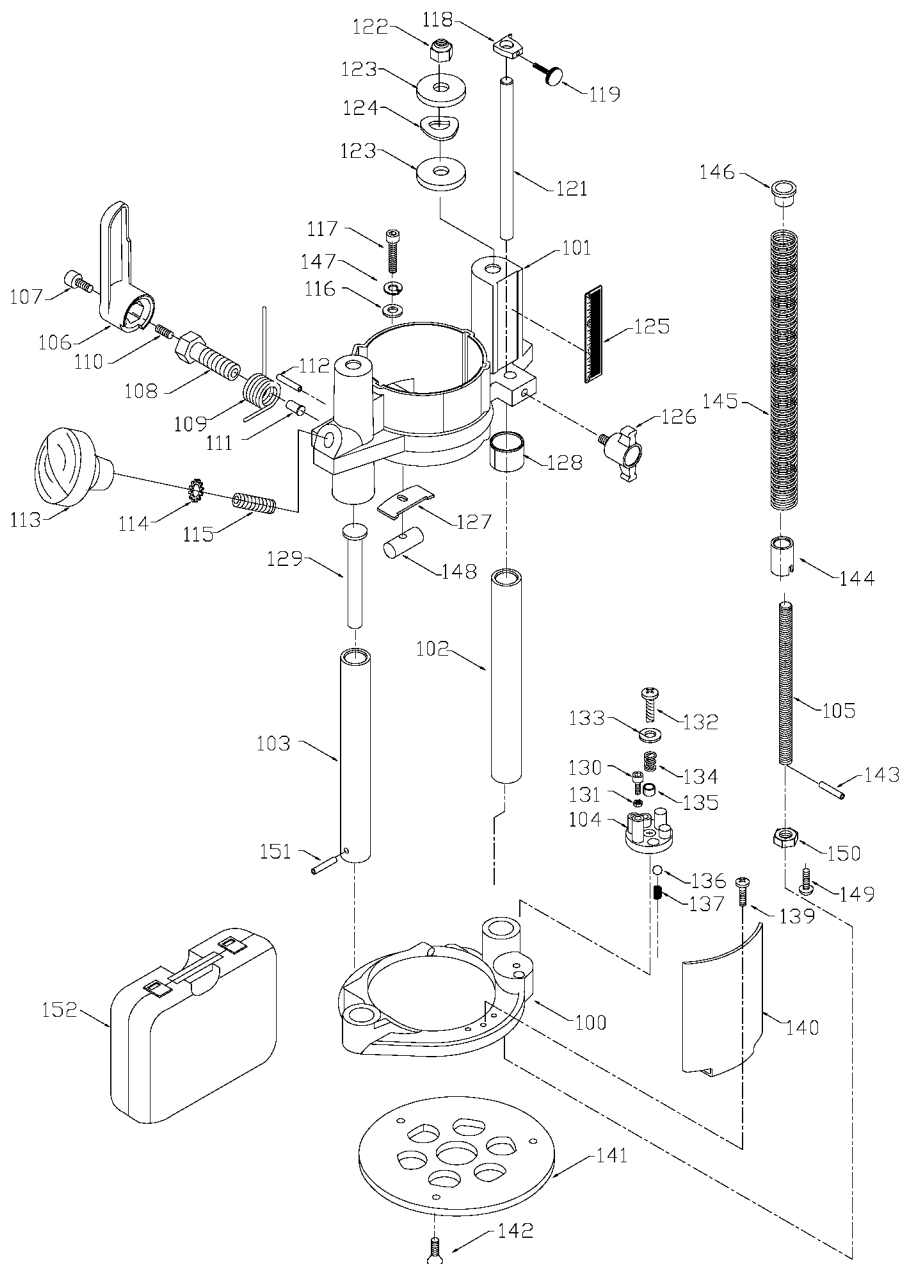

# PORTER-CABLE PLUNGE ROUTER BASE

**WARNING:** Electrical repairs should only be attempted by trained repairmen. Contact the nearest Porter-Cable Service Center or other competent repair center.

## Parts List for 6931 Type 1

Item Number	Part Number	Description	Qty Required
100	896772	BASE & COLUMN ASSY	1
101	896774	ADAPTER ASSY	1
102	000000-00	No Longer Available	1
103	872728	L. H. COLUMN	1
104	698805	TURRET	1
105	699689	STOP SCREW	1
106	892552	LEVER	1
107	872242	SCREW	1
108	699675	CLAMP SCREW	1
109	892531	SPRING SS/A	1
110	699563	SET SCREW	1
111	699552	CLAMP PLUG	1
112	872729	ROLLED PIN	1
113	875050	KNOB	1
113	800995	BASE KNOB	1
114	802425	WASHER	1
115	699560	SET SCREW	1
116	802752	WASHER	1
117	873309	SCREW	1
118	699399	POINTER	1
119	881290	KNOB	1
121	699991	DEPTH ROD	1
122	892174	NUT	1
123	699553	STOP COLLAR	1
124	850802	WASHER	1
125	699967	SCALE	1
127	873315	CLAMP	1

## Parts List for 6931 Type 1

Item Number	Part Number	Description	Qty Required
128	699558	BUSHING	1
129	699400	SPRING GUIDE	1
130	801752	SCREW	1
131	862641	NUT	1
132	883806	SCREW	1
133	685533	WASHER	1
134	850552	SPRING	1
135	895591	WASHER	1
136	860687	BALL	1
137	693848	SPRING	1
139	886538	SCREW	1
140	872762	SHIELD	1
141	875807	SUB BASE	1
141	42186	ROUTER SUB-BASE	1
142	874117	SCREW	1
142	688860	SCREW	1
143	699557	ROLLED PIN	1
144	699556	BUSHING-STOP	1
145	699561	SPRING	1
146	872789	SHLDER BEARING	1
147	802430	LOCKWASHER	1
148	885517	NUT	1
149	882187	SCREW	1
151	872729	ROLLED PIN	1
152	902829	CARRYING CASE	1
856	842323	WRENCH HOLDER	1
856	A06828	LABEL - CAUTION	1

## Parts List for 6931 Type 1

Item Number	Part Number	Description	Qty Required
856	802876	ALLEN WRENCH	1
856	872723	CAUTION LABEL	1