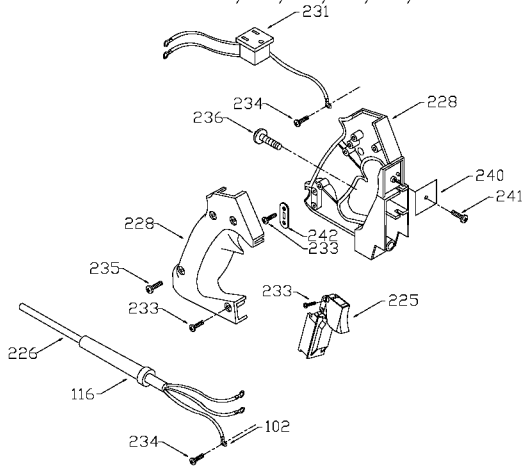

PORTER-CABLE D-HANDLE ROUTER

nearest Porter-Cable Service Center or other competent repair center.

6912
694917

TYPE 1

TYPES 2, 3, 4, 5, 6, 7

Parts List for 694917 Type 1

Item Number	Part Number	Description	Qty Required
1	682058	ARMATURE 115V	1
2	000000-00	No Longer Available	1
3	N031652	BRUSH	2
3	803483	BRUSH CAP	2
3	873497	BRUSH HOLDER	2
4	842606SV	SWITCH	1
4	694771	HEX NUT	10
5	876683	CORD KIT	1
11	855284	BEARING	3
11	858464	BEARING	3
52	903967SV	CASING & PINS FRONT	1
52	899192SV	REAR HOUSING	1
52	888727	MOTOR HOUSING CAP	1
81	875893	COLLET NUT	1
83	872793	CHUCK	1
83	42950	1/2 INCH COLLET ASSY	1
83	42999	1/4 INCH COLLET ASSY	1
83	876671	COLLET 1/2 INCH	1
83	876669	COLLET 1/4 INCH	1
98	823030	SNAP-RING	10
100	878389	SCREW	10
102	849314	TERM	1
103	804360	SCREW	10
104	803496	WASHER	10
105	842597	PLUG	1
106	863393	SCREW	10
107	802430	LOCKWASHER	10

Parts List for 694917 Type 1

Item Number	Part Number	Description	Qty Required
108	802426	RING	10
111	800835	PIN	10
113	682063	CONNECTOR VS	1
114	842598	BRACKET SWITCH	1
115	802764	SCREW	10
116	901266	STRAIN RELIEVER	1
120	681260	SCREW & WASHER	10
121	874137	CORD CLAMP	1
122	877817	SCREW	10
123	803104	LEAD	1
124	000000-00	No Longer Available	1
125	A22709	OPEN-END WRENCH	1
125	A22709	OPEN-END WRENCH	1
126	683157	WRENCH OPEN END	1
126	683157	WRENCH OPEN END	1
214	839279	KNOB	1
215	800942	RING	10
215	872998	DEPTH RING	1
216	800869	SPRING	3
217	847143	LOCK	1
218	823374	WASHER	10
219	875807	SUB BASE	1
219	42186	ROUTER SUB-BASE	1