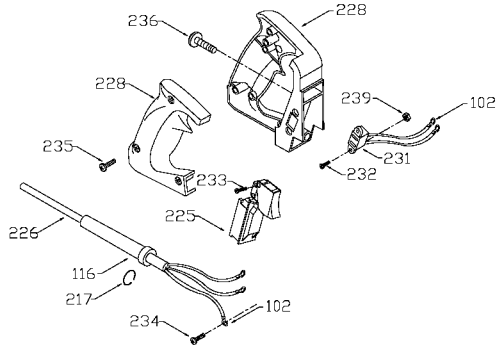

PORTER-CABLE D-HANDLE ROUTER

nearest Porter-Cable Service Center or other competent repair center.

6912
694917

TYPE 1

TYPES 2, 3, 4, 5, 6, 7

Parts List for 694917 Type 1

Item Number	Part Number	Description	Qty Required
1	682058	ARMATURE 115V	1
2	000000-00	No Longer Available	1
3	N031652	BRUSH	2
3	803483	BRUSH CAP	2
3	873497	BRUSH HOLDER	2
4	842606SV	SWITCH	1
4	694771	HEX NUT	10
5	876683	CORD KIT	1
11	855284	BEARING	3
11	858464	BEARING	3
52	903967SV	CASING & PINS FRONT	1
52	899192SV	REAR HOUSING	1
52	888727	MOTOR HOUSING CAP	1
81	875893	COLLET NUT	1
83	872793	CHUCK	1
83	42950	1/2 INCH COLLET ASSY	1
83	42999	1/4 INCH COLLET ASSY	1
83	876671	COLLET 1/2 INCH	1
83	876669	COLLET 1/4 INCH	1
98	823030	SNAP-RING	10
100	878389	SCREW	10
102	849314	TERM	1
103	804360	SCREW	10
104	803496	WASHER	10
105	842597	PLUG	1
106	863393	SCREW	10
107	802430	LOCKWASHER	10

Parts List for 694917 Type 1

Item Number	Part Number	Description	Qty Required
108	802426	RING	10
111	800835	PIN	10
113	682063	CONNECTOR VS	1
114	842598	BRACKET SWITCH	1
115	802764	SCREW	10
116	901266	STRAIN RELIEVER	1
120	681260	SCREW & WASHER	10
121	874137	CORD CLAMP	1
122	877817	SCREW	10
123	803104	LEAD	1
124	000000-00	No Longer Available	1
125	A22709	OPEN-END WRENCH	1
125	A22709	OPEN-END WRENCH	1
126	683157	WRENCH OPEN END	1
126	683157	WRENCH OPEN END	1
214	839279	KNOB	1
215	800942	RING	10
215	872998	DEPTH RING	1
216	800869	SPRING	3
217	847143	LOCK	1
218	823374	WASHER	10
219	875807	SUB BASE	1
219	42186	ROUTER SUB-BASE	1