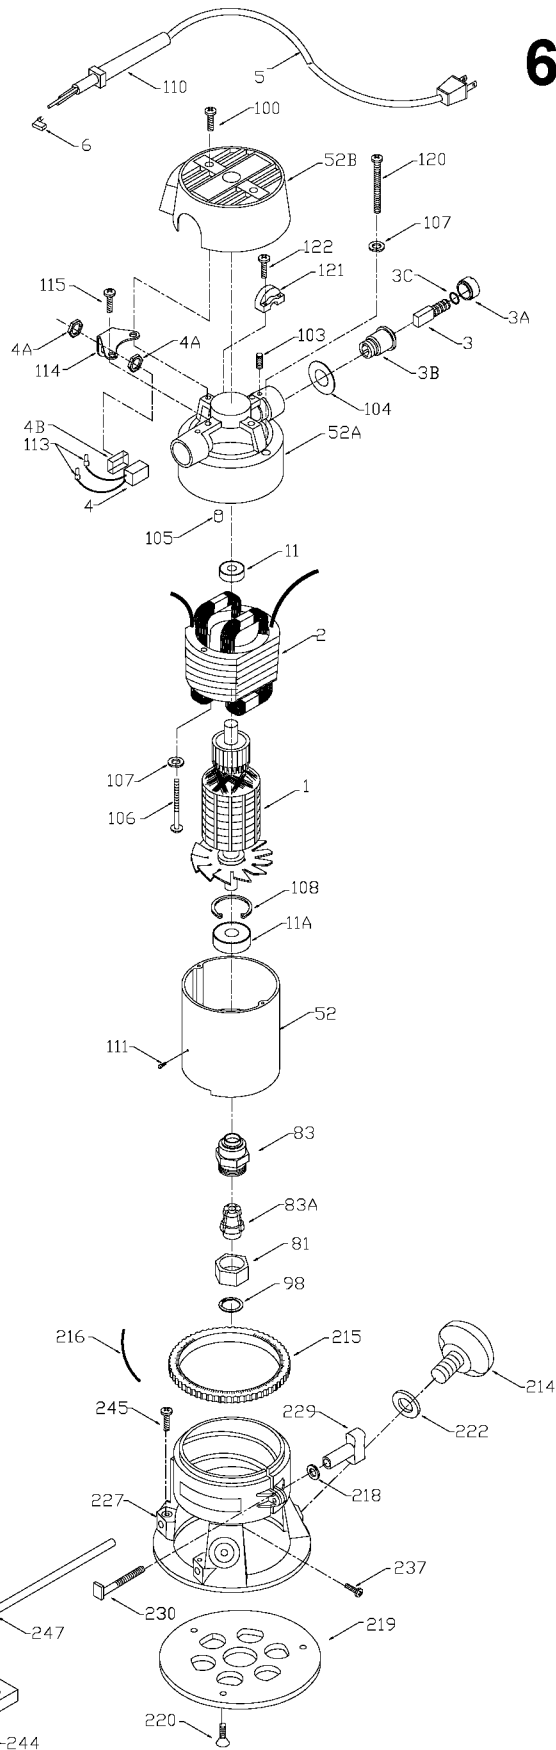

PORTER-CABLE D-HANDLE ROUTER

nearest Porter-Cable Service Center or other competent repair center.

6912
694917

TYPE 1

TYPES 2, 3, 4, 5, 6, 7

Parts List for 694917 Type 1

Item Number	Part Number	Description	Qty Required
1	682058	ARMATURE 115V	1
2	000000-00	No Longer Available	1
3	N031652	BRUSH	2
3	803483	BRUSH CAP	2
3	873497	BRUSH HOLDER	2
4	842606SV	SWITCH	1
4	694771	HEX NUT	10
5	876683	CORD KIT	1
11	855284	BEARING	3
11	858464	BEARING	3
52	903967SV	CASING & PINS FRONT	1
52	899192SV	REAR HOUSING	1
52	888727	MOTOR HOUSING CAP	1
81	875893	COLLET NUT	1
83	872793	CHUCK	1
83	42950	1/2 INCH COLLET ASSY	1
83	42999	1/4 INCH COLLET ASSY	1
83	876671	COLLET 1/2 INCH	1
83	876669	COLLET 1/4 INCH	1
98	823030	SNAP-RING	10
100	878389	SCREW	10
102	849314	TERM	1
103	804360	SCREW	10
104	803496	WASHER	10
105	842597	PLUG	1
106	863393	SCREW	10
107	802430	LOCKWASHER	10

Parts List for 694917 Type 1

Item Number	Part Number	Description	Qty Required
108	802426	RING	10
111	800835	PIN	10
113	682063	CONNECTOR VS	1
114	842598	BRACKET SWITCH	1
115	802764	SCREW	10
116	901266	STRAIN RELIEVER	1
120	681260	SCREW & WASHER	10
121	874137	CORD CLAMP	1
122	877817	SCREW	10
123	803104	LEAD	1
124	000000-00	No Longer Available	1
125	A22709	OPEN-END WRENCH	1
125	A22709	OPEN-END WRENCH	1
126	683157	WRENCH OPEN END	1
126	683157	WRENCH OPEN END	1
214	839279	KNOB	1
215	800942	RING	10
215	872998	DEPTH RING	1
216	800869	SPRING	3
217	847143	LOCK	1
218	823374	WASHER	10
219	875807	SUB BASE	1
219	42186	ROUTER SUB-BASE	1