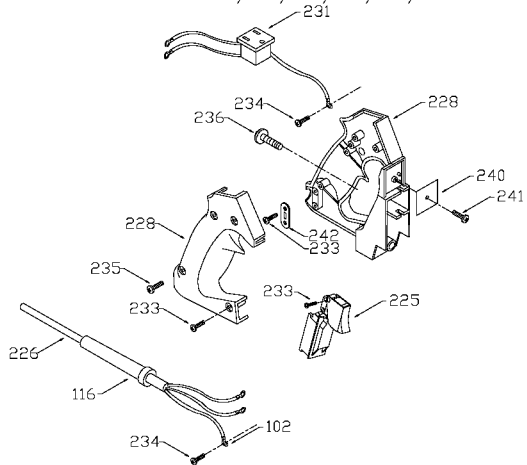

PORTER-CABLE D-HANDLE ROUTER

nearest Porter-Cable Service Center or other competent repair center.

6912
694917

TYPE 1

TYPES 2, 3, 4, 5, 6, 7

Parts List for 694917 Type 3

Item Number	Part Number	Description	Qty Required
1	903660	ARMATURE	1
2	699326	FIELD	1
3	N031652	BRUSH	2
3	803483	BRUSH CAP	2
3	873497	BRUSH HOLDER	2
4	842606SV	SWITCH	1
4	694771	HEX NUT	10
11	855284	BEARING	3
11	878064SV	BEARING	1
52	903967SV	CASING & PINS FRONT	1
52	899192SV	REAR HOUSING	1
52	888727	MOTOR HOUSING CAP	1
81	875893	COLLET NUT	1
83	872793	CHUCK	1
83	42950	1/2 INCH COLLET ASSY	1
83	42999	1/4 INCH COLLET ASSY	1
83	876671	COLLET 1/2 INCH	1
83	876669	COLLET 1/4 INCH	1
98	823030	SNAP-RING	10
100	878389	SCREW	10
102	849314	TERM	1
103	804360	SCREW	10
104	803496	WASHER	10
105	842597	PLUG	1
106	838312	SCREW	1
108	802426	RING	10
111	800835	PIN	10

Parts List for 694917 Type 3

Item Number	Part Number	Description	Qty Required
113	682063	CONNECTOR VS	1
114	842598	BRACKET SWITCH	1
115	802764	SCREW	10
116	810716	RELIEVER	1
120	681260	SCREW & WASHER	10
121	874137	CORD CLAMP	1
122	877817	SCREW	10
123	803104	LEAD	1
124	000000-00	No Longer Available	1
125	A22709	OPEN-END WRENCH	1
125	A22709	OPEN-END WRENCH	1
126	683157	WRENCH OPEN END	1
126	683157	WRENCH OPEN END	1
214	839279	KNOB	1
215	800942	RING	10
215	872998	DEPTH RING	1
216	800869	SPRING	3
218	823374	WASHER	10
219	875807	SUB BASE	1
219	42186	ROUTER SUB-BASE	1