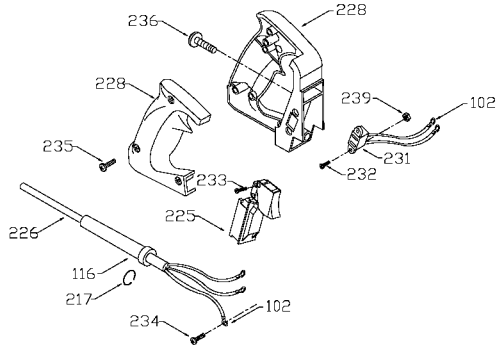

PORTER-CABLE D-HANDLE ROUTER

nearest Porter-Cable Service Center or other competent repair center.

6912
694917

TYPE 1

TYPES 2, 3, 4, 5, 6, 7

Parts List for 694917 Type 3

Item Number	Part Number	Description	Qty Required
1	903660	ARMATURE	1
2	699326	FIELD	1
3	N031652	BRUSH	2
3	803483	BRUSH CAP	2
3	873497	BRUSH HOLDER	2
4	842606SV	SWITCH	1
4	694771	HEX NUT	10
11	855284	BEARING	3
11	878064SV	BEARING	1
52	903967SV	CASING & PINS FRONT	1
52	899192SV	REAR HOUSING	1
52	888727	MOTOR HOUSING CAP	1
81	875893	COLLET NUT	1
83	872793	CHUCK	1
83	42950	1/2 INCH COLLET ASSY	1
83	42999	1/4 INCH COLLET ASSY	1
83	876671	COLLET 1/2 INCH	1
83	876669	COLLET 1/4 INCH	1
98	823030	SNAP-RING	10
100	878389	SCREW	10
102	849314	TERM	1
103	804360	SCREW	10
104	803496	WASHER	10
105	842597	PLUG	1
106	838312	SCREW	1
108	802426	RING	10
111	800835	PIN	10

Parts List for 694917 Type 3

Item Number	Part Number	Description	Qty Required
113	682063	CONNECTOR VS	1
114	842598	BRACKET SWITCH	1
115	802764	SCREW	10
116	810716	RELIEVER	1
120	681260	SCREW & WASHER	10
121	874137	CORD CLAMP	1
122	877817	SCREW	10
123	803104	LEAD	1
124	000000-00	No Longer Available	1
125	A22709	OPEN-END WRENCH	1
125	A22709	OPEN-END WRENCH	1
126	683157	WRENCH OPEN END	1
126	683157	WRENCH OPEN END	1
214	839279	KNOB	1
215	800942	RING	10
215	872998	DEPTH RING	1
216	800869	SPRING	3
218	823374	WASHER	10
219	875807	SUB BASE	1
219	42186	ROUTER SUB-BASE	1