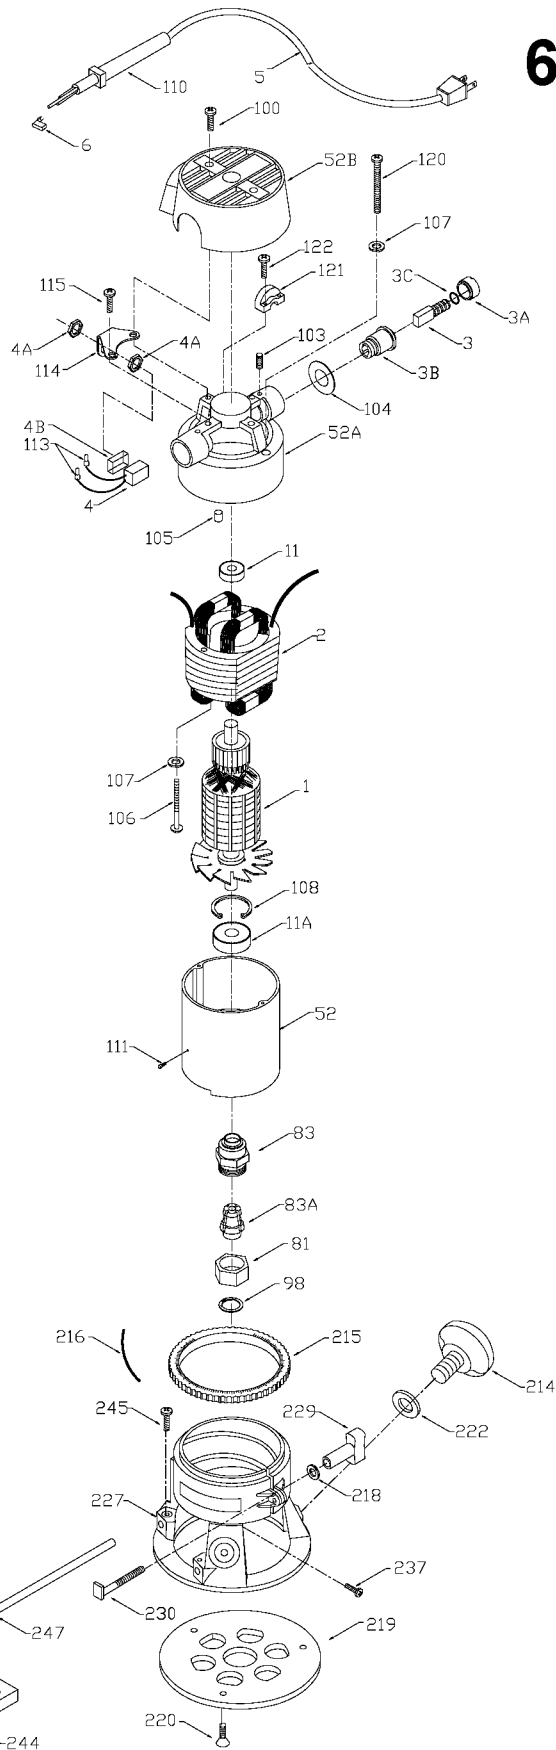

PORTER-CABLE D-HANDLE ROUTER

nearest Porter-Cable Service Center or other competent repair center.

6912
694917

TYPE 1

TYPES 2, 3, 4, 5, 6, 7

Parts List for 694917 Type 3

Item Number	Part Number	Description	Qty Required
1	903660	ARMATURE	1
2	699326	FIELD	1
3	N031652	BRUSH	2
3	803483	BRUSH CAP	2
3	873497	BRUSH HOLDER	2
4	842606SV	SWITCH	1
4	694771	HEX NUT	10
11	855284	BEARING	3
11	878064SV	BEARING	1
52	903967SV	CASING & PINS FRONT	1
52	899192SV	REAR HOUSING	1
52	888727	MOTOR HOUSING CAP	1
81	875893	COLLET NUT	1
83	872793	CHUCK	1
83	42950	1/2 INCH COLLET ASSY	1
83	42999	1/4 INCH COLLET ASSY	1
83	876671	COLLET 1/2 INCH	1
83	876669	COLLET 1/4 INCH	1
98	823030	SNAP-RING	10
100	878389	SCREW	10
102	849314	TERM	1
103	804360	SCREW	10
104	803496	WASHER	10
105	842597	PLUG	1
106	838312	SCREW	1
108	802426	RING	10
111	800835	PIN	10

Parts List for 694917 Type 3

Item Number	Part Number	Description	Qty Required
113	682063	CONNECTOR VS	1
114	842598	BRACKET SWITCH	1
115	802764	SCREW	10
116	810716	RELIEVER	1
120	681260	SCREW & WASHER	10
121	874137	CORD CLAMP	1
122	877817	SCREW	10
123	803104	LEAD	1
124	000000-00	No Longer Available	1
125	A22709	OPEN-END WRENCH	1
125	A22709	OPEN-END WRENCH	1
126	683157	WRENCH OPEN END	1
126	683157	WRENCH OPEN END	1
214	839279	KNOB	1
215	800942	RING	10
215	872998	DEPTH RING	1
216	800869	SPRING	3
218	823374	WASHER	10
219	875807	SUB BASE	1
219	42186	ROUTER SUB-BASE	1