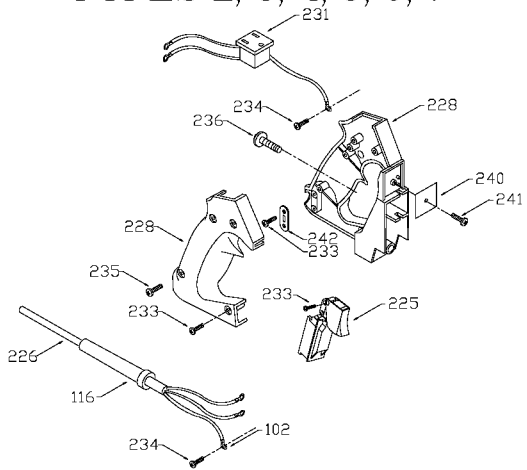

PORTER-CABLE D-HANDLE ROUTER

nearest Porter-Cable Service Center or other competent repair center.

6912
694917

TYPE 1

TYPES 2, 3, 4, 5, 6, 7

Parts List for 694917 Type 4

Item Number	Part Number	Description	Qty Required
1	903660	ARMATURE	1
2	699326	FIELD	1
3	N031652	BRUSH	2
3	803483	BRUSH CAP	2
3	873497	BRUSH HOLDER	2
4	842606SV	SWITCH	1
4	694771	HEX NUT	10
5	876683	CORD KIT	1
11	855284	BEARING	3
11	878064SV	BEARING	1
52	903967SV	CASING & PINS FRONT	1
52	899192SV	REAR HOUSING	1
52	888727	MOTOR HOUSING CAP	1
81	875893	COLLET NUT	1
83	872793	CHUCK	1
83	42950	1/2 INCH COLLET ASSY	1
83	42999	1/4 INCH COLLET ASSY	1
83	876671	COLLET 1/2 INCH	1
83	876669	COLLET 1/4 INCH	1
98	823030	SNAP-RING	10
100	878389	SCREW	10
102	849314	TERM	1
103	804360	SCREW	10
104	803496	WASHER	10
105	842597	PLUG	1
106	838312	SCREW	1
108	802426	RING	10

Parts List for 694917 Type 4

Item Number	Part Number	Description	Qty Required
110	901266	STRAIN RELIEVER	1
111	800835	PIN	10
113	682063	CONNECTOR VS	1
114	842598	BRACKET SWITCH	1
115	802764	SCREW	10
116	810716	RELIEVER	1
120	681260	SCREW & WASHER	10
121	874137	CORD CLAMP	1
122	877817	SCREW	10
123	803104	LEAD	1
124	000000-00	No Longer Available	1
125	A22709	OPEN-END WRENCH	1
125	A22709	OPEN-END WRENCH	1
126	683157	WRENCH OPEN END	1
126	683157	WRENCH OPEN END	1
214	839279	KNOB	1
215	800942	RING	10
215	872998	DEPTH RING	1
216	800869	SPRING	3
218	823374	WASHER	10
219	875807	SUB BASE	1
219	42186	ROUTER SUB-BASE	1