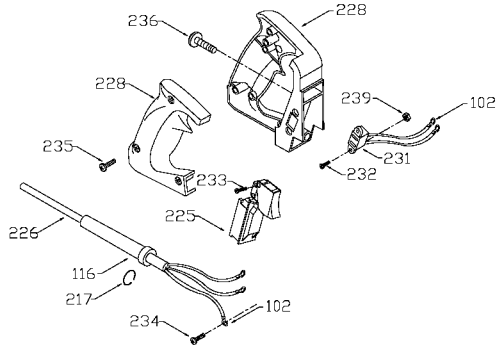

PORTER-CABLE D-HANDLE ROUTER

nearest Porter-Cable Service Center or other competent repair center.

6912
694917

TYPE 1

TYPES 2, 3, 4, 5, 6, 7

Parts List for 694917 Type 4

Item Number	Part Number	Description	Qty Required
1	903660	ARMATURE	1
2	699326	FIELD	1
3	N031652	BRUSH	2
3	803483	BRUSH CAP	2
3	873497	BRUSH HOLDER	2
4	842606SV	SWITCH	1
4	694771	HEX NUT	10
5	876683	CORD KIT	1
11	855284	BEARING	3
11	878064SV	BEARING	1
52	903967SV	CASING & PINS FRONT	1
52	899192SV	REAR HOUSING	1
52	888727	MOTOR HOUSING CAP	1
81	875893	COLLET NUT	1
83	872793	CHUCK	1
83	42950	1/2 INCH COLLET ASSY	1
83	42999	1/4 INCH COLLET ASSY	1
83	876671	COLLET 1/2 INCH	1
83	876669	COLLET 1/4 INCH	1
98	823030	SNAP-RING	10
100	878389	SCREW	10
102	849314	TERM	1
103	804360	SCREW	10
104	803496	WASHER	10
105	842597	PLUG	1
106	838312	SCREW	1
108	802426	RING	10

Parts List for 694917 Type 4

Item Number	Part Number	Description	Qty Required
110	901266	STRAIN RELIEVER	1
111	800835	PIN	10
113	682063	CONNECTOR VS	1
114	842598	BRACKET SWITCH	1
115	802764	SCREW	10
116	810716	RELIEVER	1
120	681260	SCREW & WASHER	10
121	874137	CORD CLAMP	1
122	877817	SCREW	10
123	803104	LEAD	1
124	000000-00	No Longer Available	1
125	A22709	OPEN-END WRENCH	1
125	A22709	OPEN-END WRENCH	1
126	683157	WRENCH OPEN END	1
126	683157	WRENCH OPEN END	1
214	839279	KNOB	1
215	800942	RING	10
215	872998	DEPTH RING	1
216	800869	SPRING	3
218	823374	WASHER	10
219	875807	SUB BASE	1
219	42186	ROUTER SUB-BASE	1