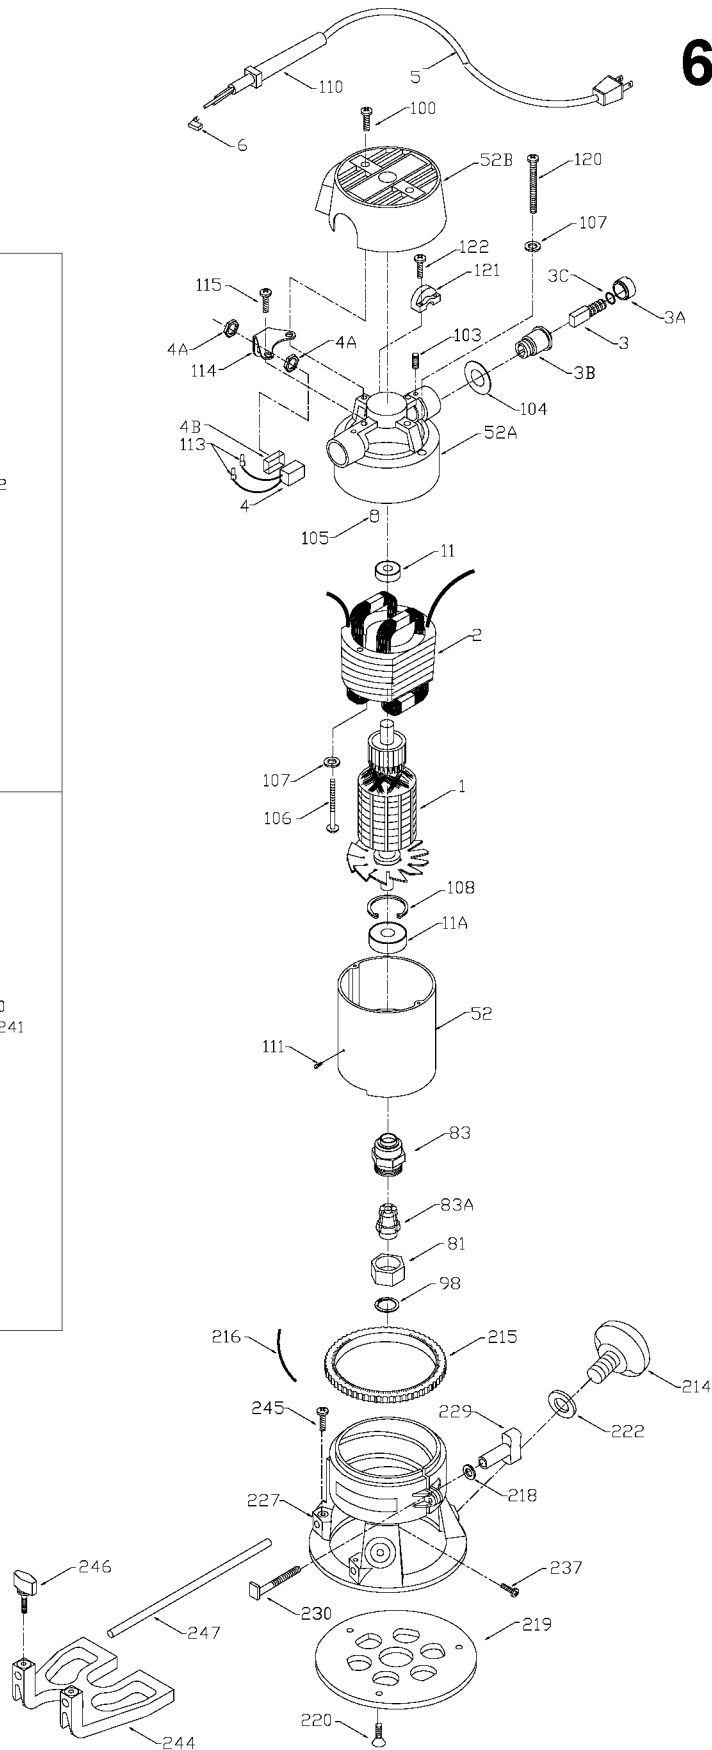

PORTER-CABLE D-HANDLE ROUTER

nearest Porter-Cable Service Center or other competent repair center.

6912
694917

TYPE 1

TYPES 2, 3, 4, 5, 6, 7

Parts List for 694917 Type 4

Item Number	Part Number	Description	Qty Required
1	903660	ARMATURE	1
2	699326	FIELD	1
3	N031652	BRUSH	2
3	803483	BRUSH CAP	2
3	873497	BRUSH HOLDER	2
4	842606SV	SWITCH	1
4	694771	HEX NUT	10
5	876683	CORD KIT	1
11	855284	BEARING	3
11	878064SV	BEARING	1
52	903967SV	CASING & PINS FRONT	1
52	899192SV	REAR HOUSING	1
52	888727	MOTOR HOUSING CAP	1
81	875893	COLLET NUT	1
83	872793	CHUCK	1
83	42950	1/2 INCH COLLET ASSY	1
83	42999	1/4 INCH COLLET ASSY	1
83	876671	COLLET 1/2 INCH	1
83	876669	COLLET 1/4 INCH	1
98	823030	SNAP-RING	10
100	878389	SCREW	10
102	849314	TERM	1
103	804360	SCREW	10
104	803496	WASHER	10
105	842597	PLUG	1
106	838312	SCREW	1
108	802426	RING	10

Parts List for 694917 Type 4

Item Number	Part Number	Description	Qty Required
110	901266	STRAIN RELIEVER	1
111	800835	PIN	10
113	682063	CONNECTOR VS	1
114	842598	BRACKET SWITCH	1
115	802764	SCREW	10
116	810716	RELIEVER	1
120	681260	SCREW & WASHER	10
121	874137	CORD CLAMP	1
122	877817	SCREW	10
123	803104	LEAD	1
124	000000-00	No Longer Available	1
125	A22709	OPEN-END WRENCH	1
125	A22709	OPEN-END WRENCH	1
126	683157	WRENCH OPEN END	1
126	683157	WRENCH OPEN END	1
214	839279	KNOB	1
215	800942	RING	10
215	872998	DEPTH RING	1
216	800869	SPRING	3
218	823374	WASHER	10
219	875807	SUB BASE	1
219	42186	ROUTER SUB-BASE	1