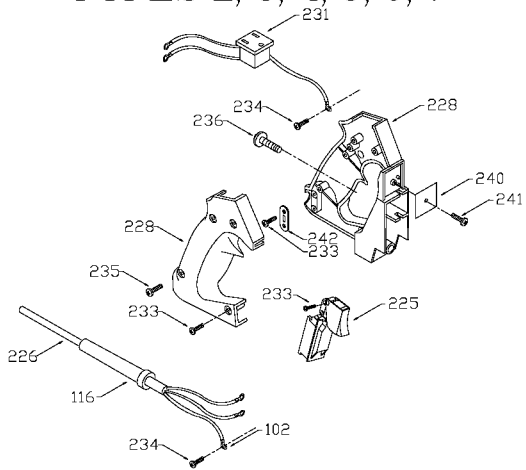

PORTER-CABLE

D-HANDLE ROUTER

nearest Porter-Cable Service Center or other competent repair center.

6911
6912
694917

TYPE 1

TYPES 2, 3, 4, 5, 6, 7

Parts List for 694917 Type 5

Item Number	Part Number	Description	Qty Required
1	903660	ARMATURE	1
2	699326	FIELD	1
3	N031652	BRUSH	2
3	803483	BRUSH CAP	2
3	873497	BRUSH HOLDER	2
4	842606SV	SWITCH	1
4	694771	HEX NUT	10
5	873717	CORD	1
11	855284	BEARING	3
11	878064SV	BEARING	1
52	903967SV	CASING & PINS FRONT	1
52	899192SV	REAR HOUSING	1
52	888727	MOTOR HOUSING CAP	1
81	875893	COLLET NUT	1
83	872793	CHUCK	1
83	42950	1/2 INCH COLLET ASSY	1
83	42999	1/4 INCH COLLET ASSY	1
83	876671	COLLET 1/2 INCH	1
83	876669	COLLET 1/4 INCH	1
98	823030	SNAP-RING	10
100	878389	SCREW	10
102	849314	TERM	1
103	804360	SCREW	10
104	803496	WASHER	10
105	842597	PLUG	1
106	838312	SCREW	1
108	802426	RING	10

Parts List for 694917 Type 5

Item Number	Part Number	Description	Qty Required
111	800835	PIN	10
113	682063	CONNECTOR VS	1
114	842598	BRACKET SWITCH	1
115	802764	SCREW	10
116	810716	RELIEVER	1
120	681260	SCREW & WASHER	10
121	874137	CORD CLAMP	1
122	877817	SCREW	10
123	803104	LEAD	1
124	000000-00	No Longer Available	1
124	874299	FAN	1
125	A22709	OPEN-END WRENCH	1
125	A22709	OPEN-END WRENCH	1
126	683157	WRENCH OPEN END	1
126	683157	WRENCH OPEN END	1
214	839279	KNOB	1
215	800942	RING	10
215	872998	DEPTH RING	1
216	800869	SPRING	3
218	823374	WASHER	10
219	875807	SUB BASE	1
219	42186	ROUTER SUB-BASE	1