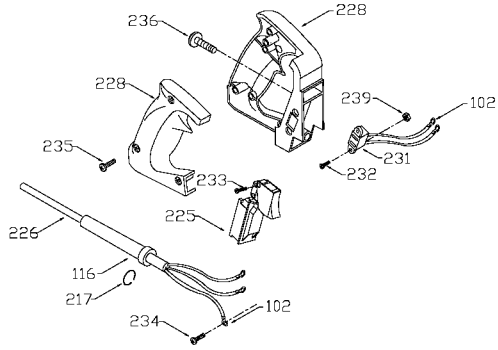

PORTER-CABLE

D-HANDLE ROUTER

nearest Porter-Cable Service Center or other competent repair center.

6911
6912
694917

TYPE 1

TYPES 2, 3, 4, 5, 6, 7

Parts List for 694917 Type 5

Item Number	Part Number	Description	Qty Required
1	903660	ARMATURE	1
2	699326	FIELD	1
3	N031652	BRUSH	2
3	803483	BRUSH CAP	2
3	873497	BRUSH HOLDER	2
4	842606SV	SWITCH	1
4	694771	HEX NUT	10
5	873717	CORD	1
11	855284	BEARING	3
11	878064SV	BEARING	1
52	903967SV	CASING & PINS FRONT	1
52	899192SV	REAR HOUSING	1
52	888727	MOTOR HOUSING CAP	1
81	875893	COLLET NUT	1
83	872793	CHUCK	1
83	42950	1/2 INCH COLLET ASSY	1
83	42999	1/4 INCH COLLET ASSY	1
83	876671	COLLET 1/2 INCH	1
83	876669	COLLET 1/4 INCH	1
98	823030	SNAP-RING	10
100	878389	SCREW	10
102	849314	TERM	1
103	804360	SCREW	10
104	803496	WASHER	10
105	842597	PLUG	1
106	838312	SCREW	1
108	802426	RING	10

Parts List for 694917 Type 5

Item Number	Part Number	Description	Qty Required
111	800835	PIN	10
113	682063	CONNECTOR VS	1
114	842598	BRACKET SWITCH	1
115	802764	SCREW	10
116	810716	RELIEVER	1
120	681260	SCREW & WASHER	10
121	874137	CORD CLAMP	1
122	877817	SCREW	10
123	803104	LEAD	1
124	000000-00	No Longer Available	1
124	874299	FAN	1
125	A22709	OPEN-END WRENCH	1
125	A22709	OPEN-END WRENCH	1
126	683157	WRENCH OPEN END	1
126	683157	WRENCH OPEN END	1
214	839279	KNOB	1
215	800942	RING	10
215	872998	DEPTH RING	1
216	800869	SPRING	3
218	823374	WASHER	10
219	875807	SUB BASE	1
219	42186	ROUTER SUB-BASE	1