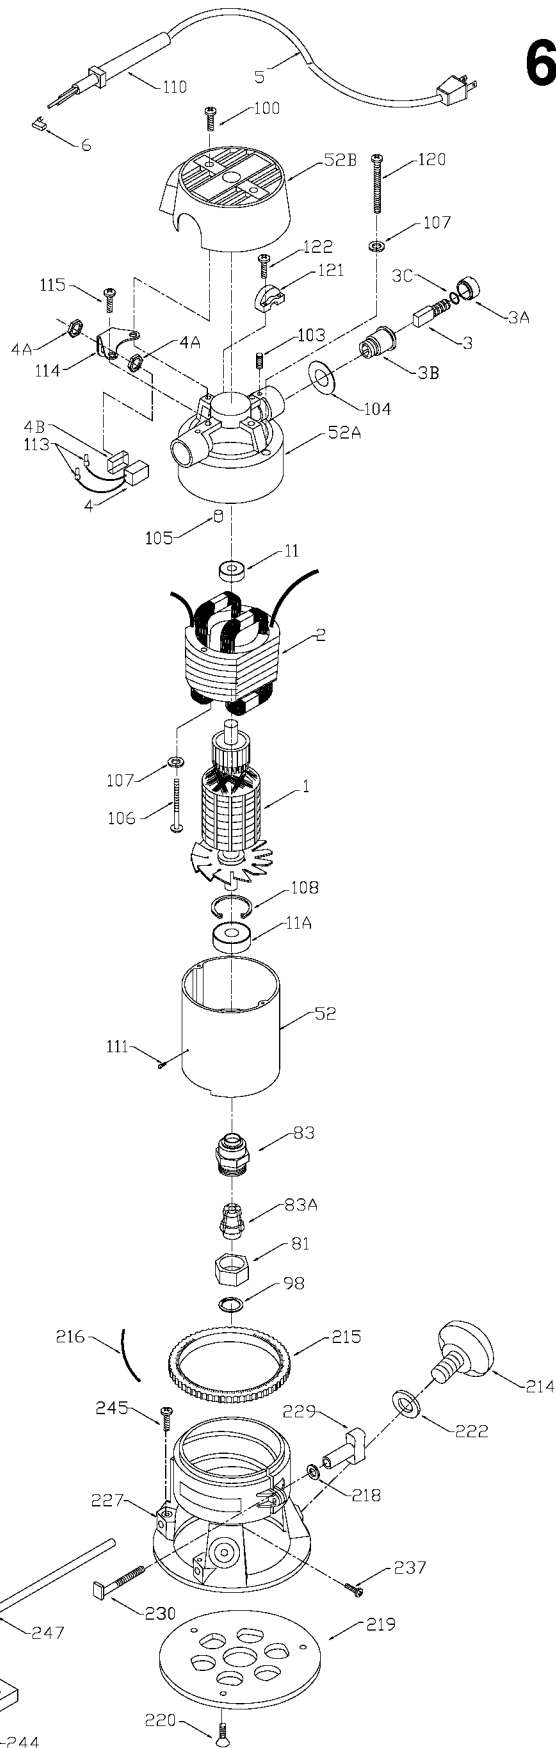

PORTER-CABLE

D-HANDLE ROUTER

nearest Porter-Cable Service Center or other competent repair center.

6911
6912
694917

TYPE 1

TYPES 2, 3, 4, 5, 6, 7

Parts List for 694917 Type 5

Item Number	Part Number	Description	Qty Required
1	903660	ARMATURE	1
2	699326	FIELD	1
3	N031652	BRUSH	2
3	803483	BRUSH CAP	2
3	873497	BRUSH HOLDER	2
4	842606SV	SWITCH	1
4	694771	HEX NUT	10
5	873717	CORD	1
11	855284	BEARING	3
11	878064SV	BEARING	1
52	903967SV	CASING & PINS FRONT	1
52	899192SV	REAR HOUSING	1
52	888727	MOTOR HOUSING CAP	1
81	875893	COLLET NUT	1
83	872793	CHUCK	1
83	42950	1/2 INCH COLLET ASSY	1
83	42999	1/4 INCH COLLET ASSY	1
83	876671	COLLET 1/2 INCH	1
83	876669	COLLET 1/4 INCH	1
98	823030	SNAP-RING	10
100	878389	SCREW	10
102	849314	TERM	1
103	804360	SCREW	10
104	803496	WASHER	10
105	842597	PLUG	1
106	838312	SCREW	1
108	802426	RING	10

Parts List for 694917 Type 5

Item Number	Part Number	Description	Qty Required
111	800835	PIN	10
113	682063	CONNECTOR VS	1
114	842598	BRACKET SWITCH	1
115	802764	SCREW	10
116	810716	RELIEVER	1
120	681260	SCREW & WASHER	10
121	874137	CORD CLAMP	1
122	877817	SCREW	10
123	803104	LEAD	1
124	000000-00	No Longer Available	1
124	874299	FAN	1
125	A22709	OPEN-END WRENCH	1
125	A22709	OPEN-END WRENCH	1
126	683157	WRENCH OPEN END	1
126	683157	WRENCH OPEN END	1
214	839279	KNOB	1
215	800942	RING	10
215	872998	DEPTH RING	1
216	800869	SPRING	3
218	823374	WASHER	10
219	875807	SUB BASE	1
219	42186	ROUTER SUB-BASE	1