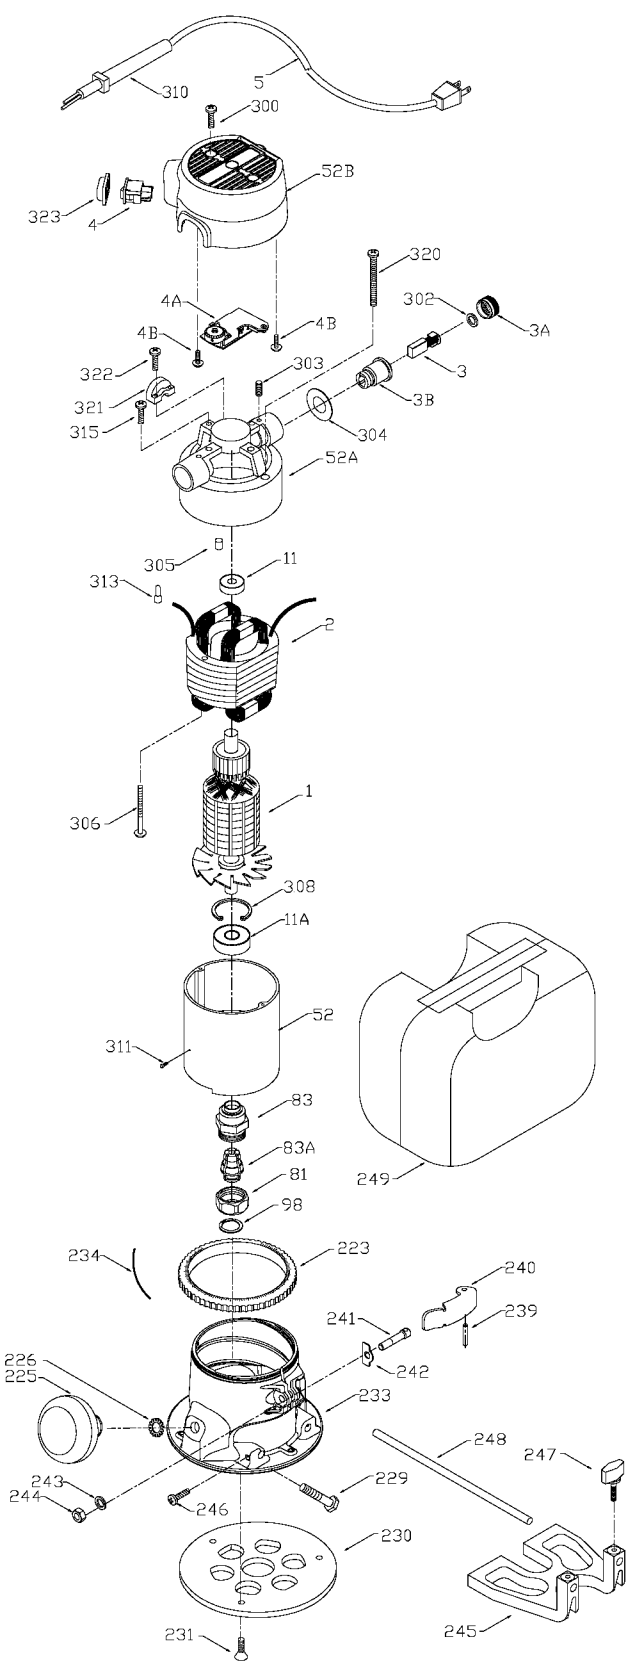

Parts List for 694VK Type 1

Item Number	Part Number	Description	Qty Required
1	874299	FAN	1
1	903660	ARMATURE	1
2	904289	SS/A-FIELD	1
3	N031652	BRUSH	2
3	803483	BRUSH CAP	2
3	873497	BRUSH HOLDER	2
4	A22756	SWITCH	1
4	903426	CONTROL-SPEED	1
4	882185	SCREW MACHINE STEEL	1
5	839549	CORD	1
6	152684-00	TERMINAL	1
11	855284	BEARING	1
11	878064SV	BEARING	1
52	903967SV	CASING & PINS FRONT	1
52	899192SV	REAR HOUSING	1
52	905490	MOTOR CAP	1
81	875893	COLLET NUT	1
83	872793	CHUCK	1
83	42999	1/4 INCH COLLET ASSY	1
83	42975	3/8 INCH COLLET ASSY	1
83	42975	3/8 INCH COLLET ASSY	1
83	42950	1/2 INCH COLLET ASSY	1
83	876671	COLLET 1/2 INCH	1
83	876669	COLLET 1/4 INCH	1
83	876670	COLLET 3/8 INCH	1
98	823030	SNAP-RING	1
100	896772	BASE & COLUMN ASSY	1