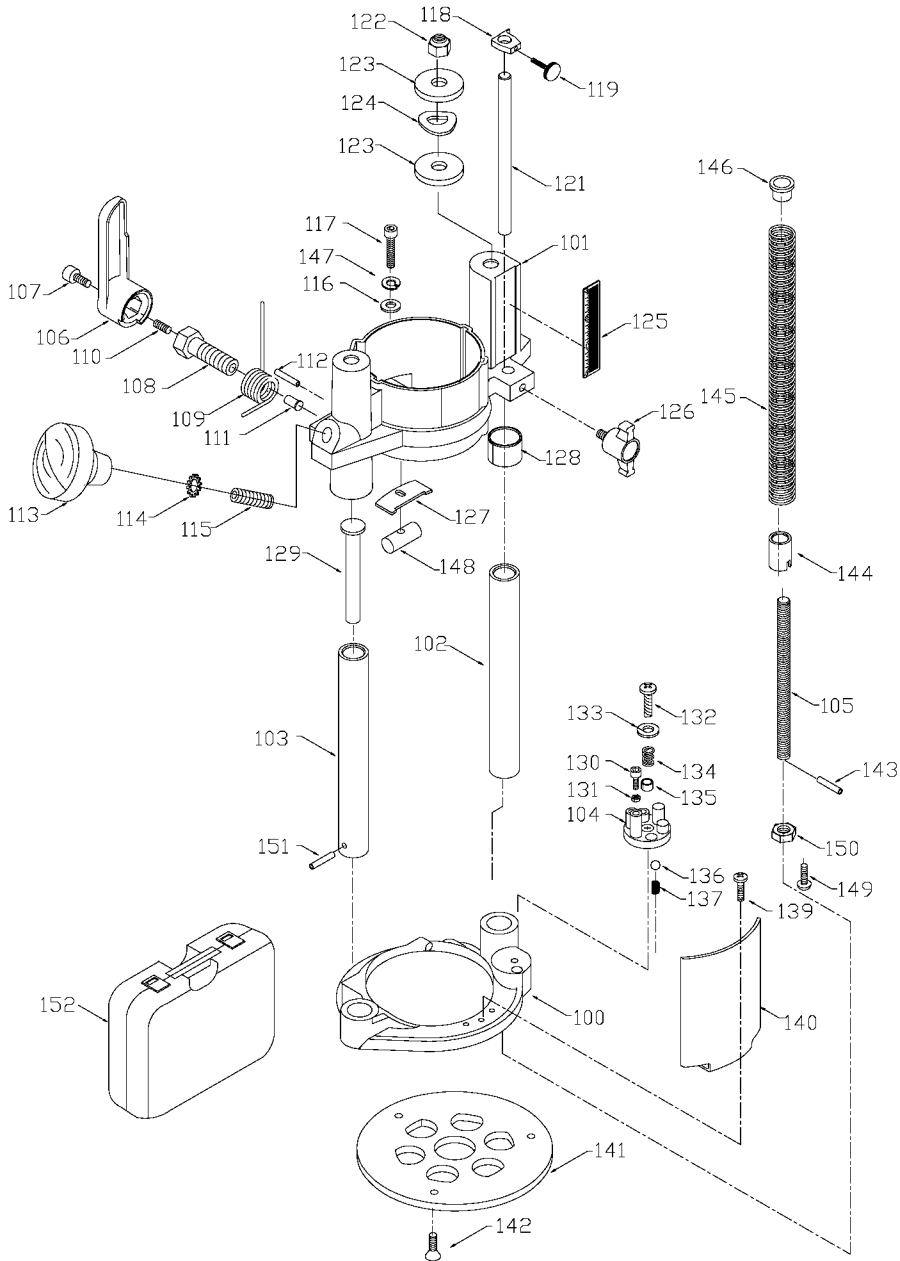

PORTER-CABLE PLUNGE ROUTER BASE

WARNING: Electrical repairs should only be attempted by trained repairmen. Contact the nearest Porter-Cable Service Center or other competent repair center.

6931