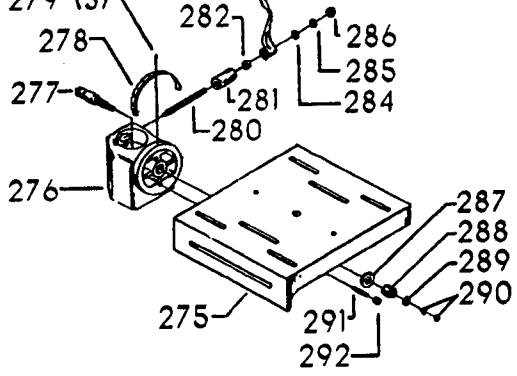

ITEMS ILLUSTRATED BELOW FOR USE WITH EARLY MODELS ONLY

20-660 TILT TABLE

Parts List for 70-290 Type 1

Item Number	Part Number	Description	Qty Required
1	1200324	REAR GUARD	1
2	901020100593	MACHINE SCREW	1
2	5140099-99	LOCK WASHER	1
3	902011201216	HEX NUT	1
4	000000-00	No Longer Available	1
5	402060275001	KNOB	1
6	90513860	SCREW	1
7	000000-00	No Longer Available	2
8	902030502974	SPEED NUT	4
9	402060315003	SHIELD	1
10	000000-00	No Longer Available	2
11	902030502974	SPEED NUT	2
12	402007520001	WARNING LABEL	1
13	000000-00	No Longer Available	4
14	901051931196	SCREW	4
15	1200308	FRONT GUARD	1
16	402060370003	DIAL PLATE	1
17	901064502250S	DRIVE SCREW	4
20	000000-00	No Longer Available	1
21	000000-00	No Longer Available	1
22	1200301	MOTOR PLATE	1
23	902010101300S	HEX NUT	4
24	904010101620S	WASHER	4
25	902030002951	SPEED NUT	4
26	000000-00	No Longer Available	4
27	902010205435S	JAM NUT	1
28	000000-00	No Longer Available	1

Parts List for 70-290 Type 1

Item Number	Part Number	Description	Qty Required
29	904150131024	RET RING	2
29	904150117105	RING	2
30	1200035	MOTOR PLATE ASSY	1
31	426033880001	SET COLLAR ASSY	2
32	491950-00	SET SCREW	2
33	901010600649S	CAP SCREW	2
34	902030002951	SPEED NUT	2
35	904010101620S	WASHER	1
36	902040101403	WING NUT	1
40	1200257	SPINDLE PULLEY	1
41	000000-00	No Longer Available	1
42	000000-00	No Longer Available	1
43	1200261	ROD	1
44	920040216559	BEARING	2
45	1200204	SPACER	1
46	000000-00	No Longer Available	1
47	000000-00	No Longer Available	1
48	902010101300S	HEX NUT	2
49	906485S	SCREW	2
50	906482S	SPEED NUT	2
51	000000-00	No Longer Available	2
52	402060575001	HEAD	1
53	901020100512	MACHINE SCREW	1
54	429010040004	CABLE CLAMP	1
55	901041500206	SET SCREW	1
56	401040315005	COVER PLATE	1
57	901010600605	CAP SCREW	4