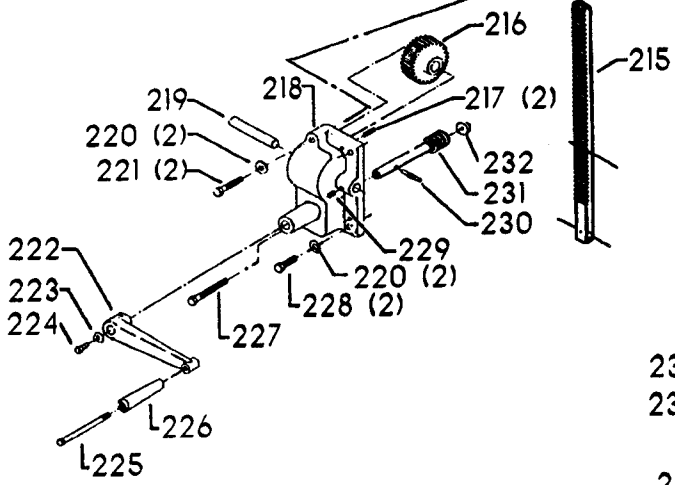

ITEMS ILLUSTRATED BELOW FOR USE WITH EARLY MODELS ONLY

20-660 TILT TABLE

Parts List for 70-290 Type 1

Item Number	Part Number	Description	Qty Required
1	1200324	REAR GUARD	1
2	901020100593	MACHINE SCREW	1
2	5140099-99	LOCK WASHER	1
3	902011201216	HEX NUT	1
4	000000-00	No Longer Available	1
5	402060275001	KNOB	1
6	90513860	SCREW	1
7	000000-00	No Longer Available	2
8	902030502974	SPEED NUT	4
9	402060315003	SHIELD	1
10	000000-00	No Longer Available	2
11	902030502974	SPEED NUT	2
12	402007520001	WARNING LABEL	1
13	000000-00	No Longer Available	4
14	901051931196	SCREW	4
15	1200308	FRONT GUARD	1
16	402060370003	DIAL PLATE	1
17	901064502250S	DRIVE SCREW	4
20	000000-00	No Longer Available	1
21	000000-00	No Longer Available	1
22	1200301	MOTOR PLATE	1
23	902010101300S	HEX NUT	4
24	904010101620S	WASHER	4
25	902030002951	SPEED NUT	4
26	000000-00	No Longer Available	4
27	902010205435S	JAM NUT	1
28	000000-00	No Longer Available	1

Parts List for 70-290 Type 1

Item Number	Part Number	Description	Qty Required
29	904150131024	RET RING	2
29	904150117105	RING	2
30	1200035	MOTOR PLATE ASSY	1
31	426033880001	SET COLLAR ASSY	2
32	491950-00	SET SCREW	2
33	901010600649S	CAP SCREW	2
34	902030002951	SPEED NUT	2
35	904010101620S	WASHER	1
36	902040101403	WING NUT	1
40	1200257	SPINDLE PULLEY	1
41	000000-00	No Longer Available	1
42	000000-00	No Longer Available	1
43	1200261	ROD	1
44	920040216559	BEARING	2
45	1200204	SPACER	1
46	000000-00	No Longer Available	1
47	000000-00	No Longer Available	1
48	902010101300S	HEX NUT	2
49	906485S	SCREW	2
50	906482S	SPEED NUT	2
51	000000-00	No Longer Available	2
52	402060575001	HEAD	1
53	901020100512	MACHINE SCREW	1
54	429010040004	CABLE CLAMP	1
55	901041500206	SET SCREW	1
56	401040315005	COVER PLATE	1
57	901010600605	CAP SCREW	4