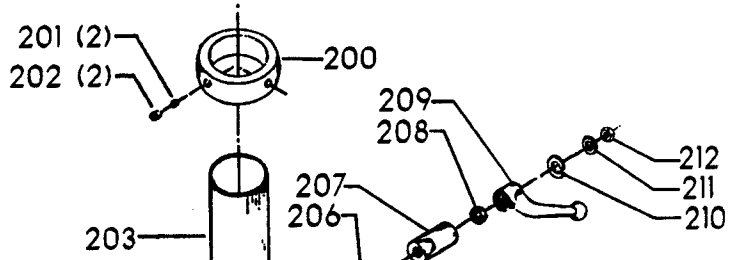

ITEMS ILLUSTRATED BELOW FOR USE WITH EARLY MODELS ONLY

20-660 TILT TABLE

Parts List for 70-290 Type 1

Item Number	Part Number	Description	Qty Required
1	1200324	REAR GUARD	1
2	901020100593	MACHINE SCREW	1
2	5140099-99	LOCK WASHER	1
3	902011201216	HEX NUT	1
4	000000-00	No Longer Available	1
5	402060275001	KNOB	1
6	90513860	SCREW	1
7	000000-00	No Longer Available	2
8	902030502974	SPEED NUT	4
9	402060315003	SHIELD	1
10	000000-00	No Longer Available	2
11	902030502974	SPEED NUT	2
12	402007520001	WARNING LABEL	1
13	000000-00	No Longer Available	4
14	901051931196	SCREW	4
15	1200308	FRONT GUARD	1
16	402060370003	DIAL PLATE	1
17	901064502250S	DRIVE SCREW	4
20	000000-00	No Longer Available	1
21	000000-00	No Longer Available	1
22	1200301	MOTOR PLATE	1
23	902010101300S	HEX NUT	4
24	904010101620S	WASHER	4
25	902030002951	SPEED NUT	4
26	000000-00	No Longer Available	4
27	902010205435S	JAM NUT	1
28	000000-00	No Longer Available	1

Parts List for 70-290 Type 1

Item Number	Part Number	Description	Qty Required
29	904150131024	RET RING	2
29	904150117105	RING	2
30	1200035	MOTOR PLATE ASSY	1
31	426033880001	SET COLLAR ASSY	2
32	491950-00	SET SCREW	2
33	901010600649S	CAP SCREW	2
34	902030002951	SPEED NUT	2
35	904010101620S	WASHER	1
36	902040101403	WING NUT	1
40	1200257	SPINDLE PULLEY	1
41	000000-00	No Longer Available	1
42	000000-00	No Longer Available	1
43	1200261	ROD	1
44	920040216559	BEARING	2
45	1200204	SPACER	1
46	000000-00	No Longer Available	1
47	000000-00	No Longer Available	1
48	902010101300S	HEX NUT	2
49	906485S	SCREW	2
50	906482S	SPEED NUT	2
51	000000-00	No Longer Available	2
52	402060575001	HEAD	1
53	901020100512	MACHINE SCREW	1
54	429010040004	CABLE CLAMP	1
55	901041500206	SET SCREW	1
56	401040315005	COVER PLATE	1
57	901010600605	CAP SCREW	4