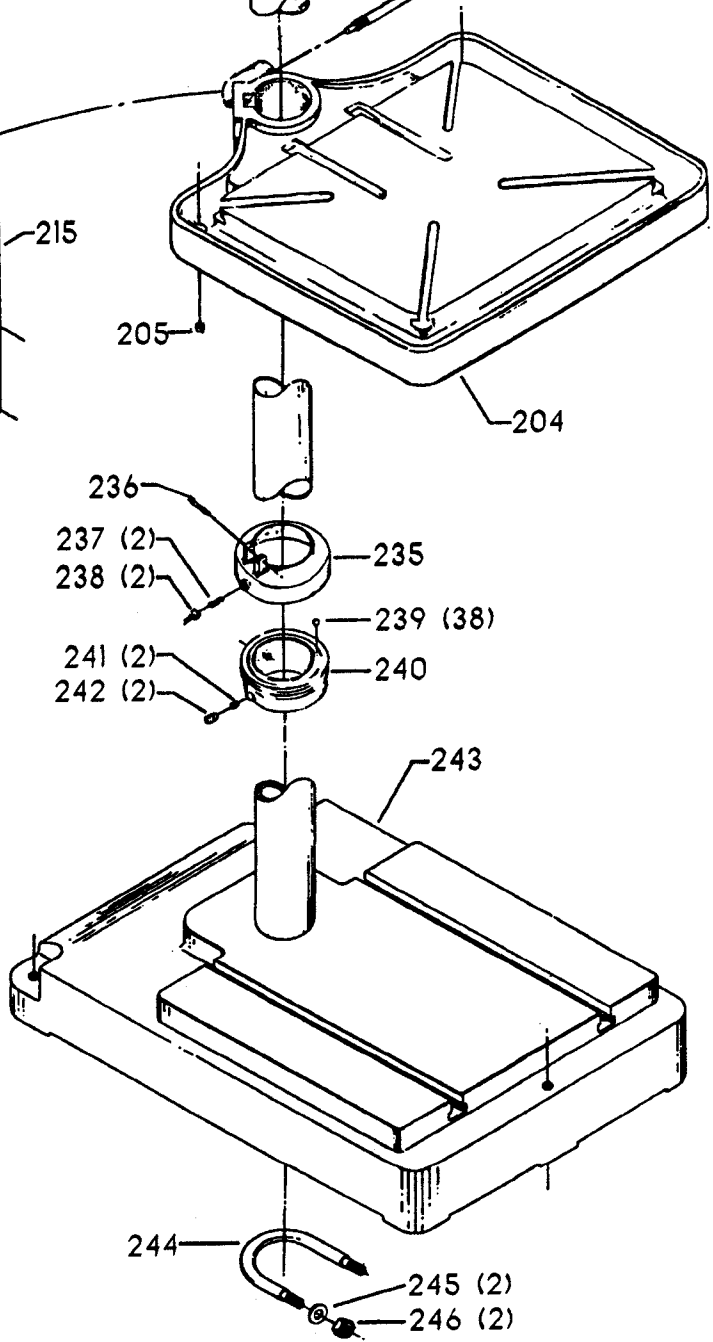

ITEMS ILLUSTRATED BELOW FOR USE WITH EARLY MODELS ONLY

20-660 TILT TABLE

Parts List for 70-290 Type 1

Item Number	Part Number	Description	Qty Required
1	1200324	REAR GUARD	1
2	901020100593	MACHINE SCREW	1
2	5140099-99	LOCK WASHER	1
3	902011201216	HEX NUT	1
4	000000-00	No Longer Available	1
5	402060275001	KNOB	1
6	90513860	SCREW	1
7	000000-00	No Longer Available	2
8	902030502974	SPEED NUT	4
9	402060315003	SHIELD	1
10	000000-00	No Longer Available	2
11	902030502974	SPEED NUT	2
12	402007520001	WARNING LABEL	1
13	000000-00	No Longer Available	4
14	901051931196	SCREW	4
15	1200308	FRONT GUARD	1
16	402060370003	DIAL PLATE	1
17	901064502250S	DRIVE SCREW	4
20	000000-00	No Longer Available	1
21	000000-00	No Longer Available	1
22	1200301	MOTOR PLATE	1
23	902010101300S	HEX NUT	4
24	904010101620S	WASHER	4
25	902030002951	SPEED NUT	4
26	000000-00	No Longer Available	4
27	902010205435S	JAM NUT	1
28	000000-00	No Longer Available	1

Parts List for 70-290 Type 1

Item Number	Part Number	Description	Qty Required
29	904150131024	RET RING	2
29	904150117105	RING	2
30	1200035	MOTOR PLATE ASSY	1
31	426033880001	SET COLLAR ASSY	2
32	491950-00	SET SCREW	2
33	901010600649S	CAP SCREW	2
34	902030002951	SPEED NUT	2
35	904010101620S	WASHER	1
36	902040101403	WING NUT	1
40	1200257	SPINDLE PULLEY	1
41	000000-00	No Longer Available	1
42	000000-00	No Longer Available	1
43	1200261	ROD	1
44	920040216559	BEARING	2
45	1200204	SPACER	1
46	000000-00	No Longer Available	1
47	000000-00	No Longer Available	1
48	902010101300S	HEX NUT	2
49	906485S	SCREW	2
50	906482S	SPEED NUT	2
51	000000-00	No Longer Available	2
52	402060575001	HEAD	1
53	901020100512	MACHINE SCREW	1
54	429010040004	CABLE CLAMP	1
55	901041500206	SET SCREW	1
56	401040315005	COVER PLATE	1
57	901010600605	CAP SCREW	4