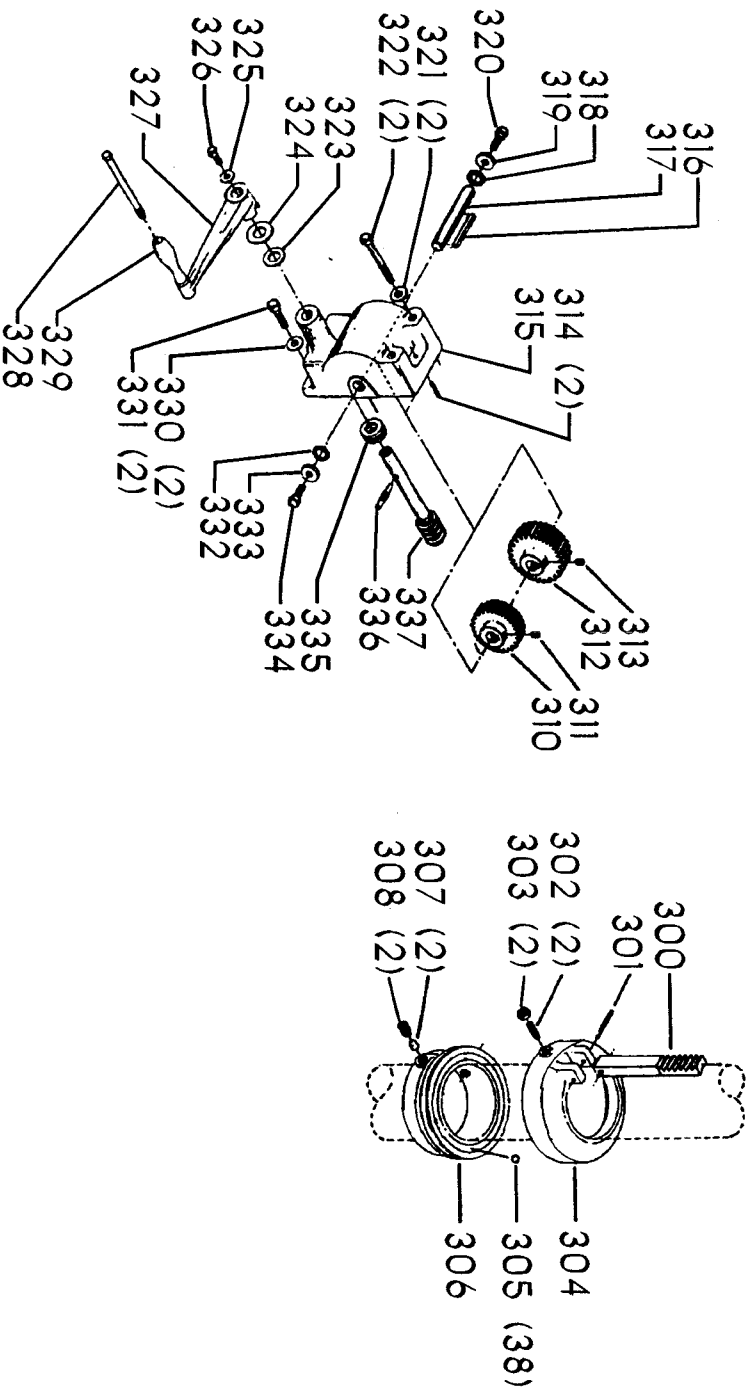

ITEMS ILLUSTRATED BELOW FOR USE WITH EARLY MODELS ONLY

20-660 TILT TABLE

Parts List for 70-290 Type 1

Item Number	Part Number	Description	Qty Required
1	1200324	REAR GUARD	1
2	901020100593	MACHINE SCREW	1
2	5140099-99	LOCK WASHER	1
3	902011201216	HEX NUT	1
4	000000-00	No Longer Available	1
5	402060275001	KNOB	1
6	90513860	SCREW	1
7	000000-00	No Longer Available	2
8	902030502974	SPEED NUT	4
9	402060315003	SHIELD	1
10	000000-00	No Longer Available	2
11	902030502974	SPEED NUT	2
12	402007520001	WARNING LABEL	1
13	000000-00	No Longer Available	4
14	901051931196	SCREW	4
15	1200308	FRONT GUARD	1
16	402060370003	DIAL PLATE	1
17	901064502250S	DRIVE SCREW	4
20	000000-00	No Longer Available	1
21	000000-00	No Longer Available	1
22	1200301	MOTOR PLATE	1
23	902010101300S	HEX NUT	4
24	904010101620S	WASHER	4
25	902030002951	SPEED NUT	4
26	000000-00	No Longer Available	4
27	902010205435S	JAM NUT	1
28	000000-00	No Longer Available	1

Parts List for 70-290 Type 1

Item Number	Part Number	Description	Qty Required
29	904150131024	RET RING	2
29	904150117105	RING	2
30	1200035	MOTOR PLATE ASSY	1
31	426033880001	SET COLLAR ASSY	2
32	491950-00	SET SCREW	2
33	901010600649S	CAP SCREW	2
34	902030002951	SPEED NUT	2
35	904010101620S	WASHER	1
36	902040101403	WING NUT	1
40	1200257	SPINDLE PULLEY	1
41	000000-00	No Longer Available	1
42	000000-00	No Longer Available	1
43	1200261	ROD	1
44	920040216559	BEARING	2
45	1200204	SPACER	1
46	000000-00	No Longer Available	1
47	000000-00	No Longer Available	1
48	902010101300S	HEX NUT	2
49	906485S	SCREW	2
50	906482S	SPEED NUT	2
51	000000-00	No Longer Available	2
52	402060575001	HEAD	1
53	901020100512	MACHINE SCREW	1
54	429010040004	CABLE CLAMP	1
55	901041500206	SET SCREW	1
56	401040315005	COVER PLATE	1
57	901010600605	CAP SCREW	4