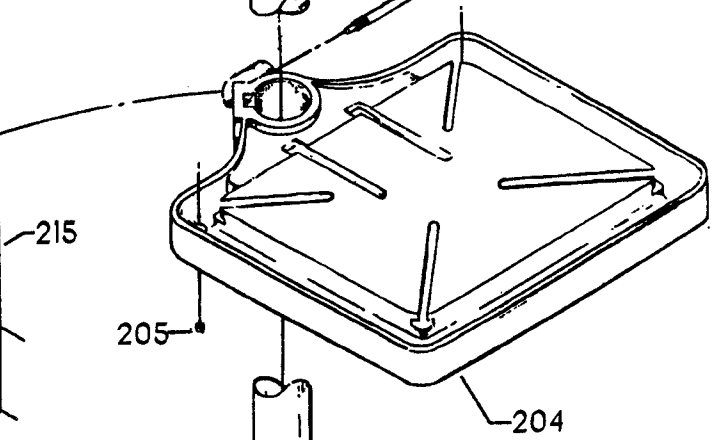

## Parts List for 70-291 Type 1

Item Number	Part Number	Description	Qty Required
1	1200324	REAR GUARD	1
2	901020100593	MACHINE SCREW	1
2	5140099-99	LOCK WASHER	1
3	902011201216	HEX NUT	1
4	000000-00	No Longer Available	1
5	402060275001	KNOB	1
6	90513860	SCREW	1
7	000000-00	No Longer Available	2
8	902030502974	SPEED NUT	4
9	402060315003	SHIELD	1
10	000000-00	No Longer Available	2
11	902030502974	SPEED NUT	2
12	402007520001	WARNING LABEL	1
13	000000-00	No Longer Available	4
14	901051931196	SCREW	4
15	1200308	FRONT GUARD	1
16	402060370003	DIAL PLATE	1
17	901064502250S	DRIVE SCREW	4
20	000000-00	No Longer Available	1
21	000000-00	No Longer Available	1
22	1200301	MOTOR PLATE	1
23	902010101300S	HEX NUT	4
24	904010101620S	WASHER	4
25	902030002951	SPEED NUT	4
26	000000-00	No Longer Available	4
27	902010205435S	JAM NUT	1
28	000000-00	No Longer Available	1

## Parts List for 70-291 Type 1

Item Number	Part Number	Description	Qty Required
29	904150131024	RET RING	2
29	904150117105	RING	2
30	1200035	MOTOR PLATE ASSY	1
31	426033880001	SET COLLAR ASSY	2
32	491950-00	SET SCREW	2
33	901010600649S	CAP SCREW	2
34	902030002951	SPEED NUT	2
35	904010101620S	WASHER	1
36	902040101403	WING NUT	1
40	1200257	SPINDLE PULLEY	1
41	000000-00	No Longer Available	1
42	000000-00	No Longer Available	1
43	1200261	ROD	1
44	920040216559	BEARING	2
45	1200204	SPACER	1
46	000000-00	No Longer Available	1
47	000000-00	No Longer Available	1
48	902010101300S	HEX NUT	2
49	906485S	SCREW	2
50	906482S	SPEED NUT	2
51	000000-00	No Longer Available	2
52	402060575001	HEAD	1
53	901020100512	MACHINE SCREW	1
54	429010040004	CABLE CLAMP	1
55	901041500206	SET SCREW	1
56	401040315005	COVER PLATE	1
57	901010600605	CAP SCREW	4