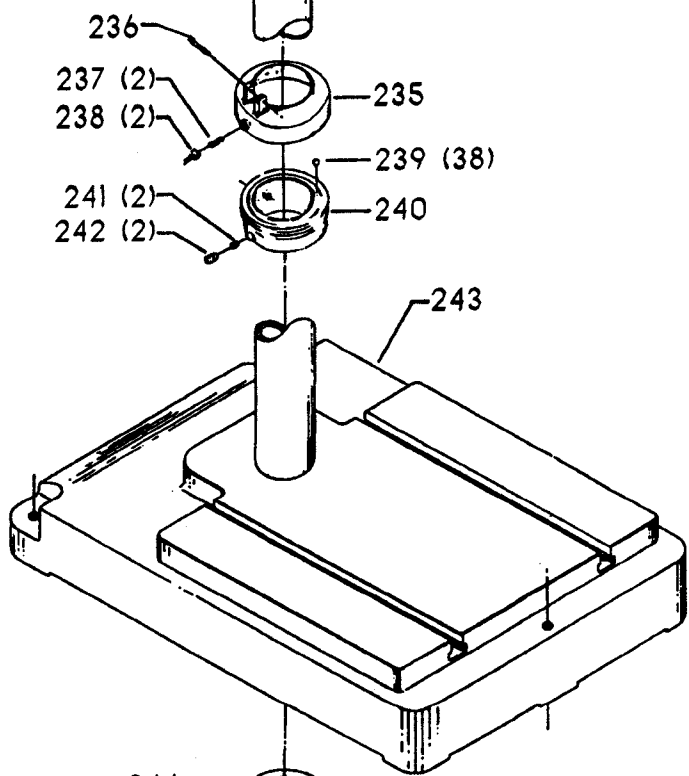

## Parts List for 70-291 Type 1

Item Number	Part Number	Description	Qty Required
1	1200324	REAR GUARD	1
2	901020100593	MACHINE SCREW	1
2	5140099-99	LOCK WASHER	1
3	902011201216	HEX NUT	1
4	000000-00	No Longer Available	1
5	402060275001	KNOB	1
6	90513860	SCREW	1
7	000000-00	No Longer Available	2
8	902030502974	SPEED NUT	4
9	402060315003	SHIELD	1
10	000000-00	No Longer Available	2
11	902030502974	SPEED NUT	2
12	402007520001	WARNING LABEL	1
13	000000-00	No Longer Available	4
14	901051931196	SCREW	4
15	1200308	FRONT GUARD	1
16	402060370003	DIAL PLATE	1
17	901064502250S	DRIVE SCREW	4
20	000000-00	No Longer Available	1
21	000000-00	No Longer Available	1
22	1200301	MOTOR PLATE	1
23	902010101300S	HEX NUT	4
24	904010101620S	WASHER	4
25	902030002951	SPEED NUT	4
26	000000-00	No Longer Available	4
27	902010205435S	JAM NUT	1
28	000000-00	No Longer Available	1

## Parts List for 70-291 Type 1

Item Number	Part Number	Description	Qty Required
29	904150131024	RET RING	2
29	904150117105	RING	2
30	1200035	MOTOR PLATE ASSY	1
31	426033880001	SET COLLAR ASSY	2
32	491950-00	SET SCREW	2
33	901010600649S	CAP SCREW	2
34	902030002951	SPEED NUT	2
35	904010101620S	WASHER	1
36	902040101403	WING NUT	1
40	1200257	SPINDLE PULLEY	1
41	000000-00	No Longer Available	1
42	000000-00	No Longer Available	1
43	1200261	ROD	1
44	920040216559	BEARING	2
45	1200204	SPACER	1
46	000000-00	No Longer Available	1
47	000000-00	No Longer Available	1
48	902010101300S	HEX NUT	2
49	906485S	SCREW	2
50	906482S	SPEED NUT	2
51	000000-00	No Longer Available	2
52	402060575001	HEAD	1
53	901020100512	MACHINE SCREW	1
54	429010040004	CABLE CLAMP	1
55	901041500206	SET SCREW	1
56	401040315005	COVER PLATE	1
57	901010600605	CAP SCREW	4