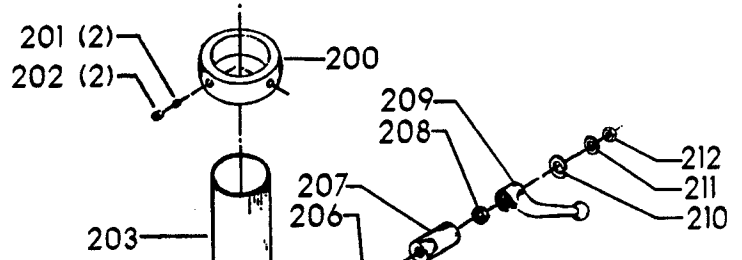

## Parts List for 70-291 Type 1

Item Number	Part Number	Description	Qty Required
1	1200324	REAR GUARD	1
2	901020100593	MACHINE SCREW	1
2	5140099-99	LOCK WASHER	1
3	902011201216	HEX NUT	1
4	000000-00	No Longer Available	1
5	402060275001	KNOB	1
6	90513860	SCREW	1
7	000000-00	No Longer Available	2
8	902030502974	SPEED NUT	4
9	402060315003	SHIELD	1
10	000000-00	No Longer Available	2
11	902030502974	SPEED NUT	2
12	402007520001	WARNING LABEL	1
13	000000-00	No Longer Available	4
14	901051931196	SCREW	4
15	1200308	FRONT GUARD	1
16	402060370003	DIAL PLATE	1
17	901064502250S	DRIVE SCREW	4
20	000000-00	No Longer Available	1
21	000000-00	No Longer Available	1
22	1200301	MOTOR PLATE	1
23	902010101300S	HEX NUT	4
24	904010101620S	WASHER	4
25	902030002951	SPEED NUT	4
26	000000-00	No Longer Available	4
27	902010205435S	JAM NUT	1
28	000000-00	No Longer Available	1

## Parts List for 70-291 Type 1

Item Number	Part Number	Description	Qty Required
314	905020105030	GROOVE PIN	2
315	000000-00	No Longer Available	1
316	927030102668	KEY	1
317	401041065007	GEAR SHAFT	1
318	904070714230	WASHER	1
319	904100315381	WASHER	1
320	901010600663	CAP SCREW	1
321	904010101620S	WASHER	2
322	901010605770	CAP SCREW	2
323	904070714214	WASHER	1
324	904010101622	STEEL WASHER	1
325	904010317712S	WASHER	1
326	901010600651	CAP SCREW	1
327	000000-00	No Longer Available	1
328	422040715002S	PIN	1
329	1086395S	HANDLE	1
330	904010101620S	WASHER	2
331	901010600649S	CAP SCREW	2
332	904070714230	WASHER	1
333	904100315381	WASHER	1
334	901010600663	CAP SCREW	1
335	000000-00	No Longer Available	1
336	905020506862	GROOVE PIN	1
337	401040515002	WORM GEAR	1