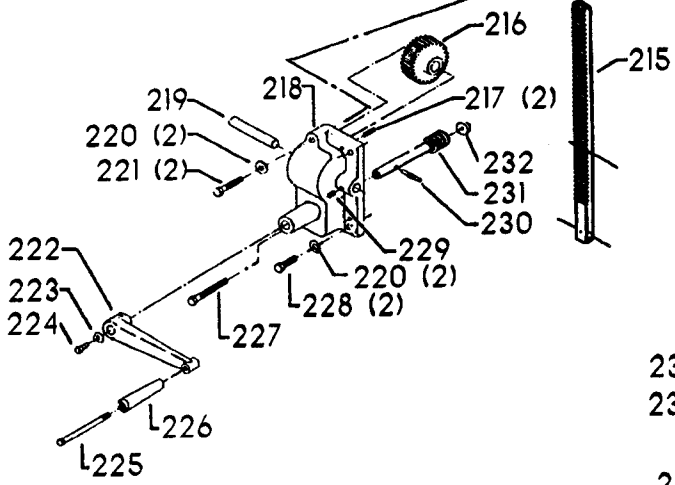

## Parts List for 70-291 Type 1

Item Number	Part Number	Description	Qty Required
1	1200324	REAR GUARD	1
2	901020100593	MACHINE SCREW	1
2	5140099-99	LOCK WASHER	1
3	902011201216	HEX NUT	1
4	000000-00	No Longer Available	1
5	402060275001	KNOB	1
6	90513860	SCREW	1
7	000000-00	No Longer Available	2
8	902030502974	SPEED NUT	4
9	402060315003	SHIELD	1
10	000000-00	No Longer Available	2
11	902030502974	SPEED NUT	2
12	402007520001	WARNING LABEL	1
13	000000-00	No Longer Available	4
14	901051931196	SCREW	4
15	1200308	FRONT GUARD	1
16	402060370003	DIAL PLATE	1
17	901064502250S	DRIVE SCREW	4
20	000000-00	No Longer Available	1
21	000000-00	No Longer Available	1
22	1200301	MOTOR PLATE	1
23	902010101300S	HEX NUT	4
24	904010101620S	WASHER	4
25	902030002951	SPEED NUT	4
26	000000-00	No Longer Available	4
27	902010205435S	JAM NUT	1
28	000000-00	No Longer Available	1

## Parts List for 70-291 Type 1

Item Number	Part Number	Description	Qty Required
29	904150131024	RET RING	2
29	904150117105	RING	2
30	1200035	MOTOR PLATE ASSY	1
31	426033880001	SET COLLAR ASSY	2
32	491950-00	SET SCREW	2
33	901010600649S	CAP SCREW	2
34	902030002951	SPEED NUT	2
35	904010101620S	WASHER	1
36	902040101403	WING NUT	1
40	1200257	SPINDLE PULLEY	1
41	000000-00	No Longer Available	1
42	000000-00	No Longer Available	1
43	1200261	ROD	1
44	920040216559	BEARING	2
45	1200204	SPACER	1
46	000000-00	No Longer Available	1
47	000000-00	No Longer Available	1
48	902010101300S	HEX NUT	2
49	906485S	SCREW	2
50	906482S	SPEED NUT	2
51	000000-00	No Longer Available	2
52	402060575001	HEAD	1
53	901020100512	MACHINE SCREW	1
54	429010040004	CABLE CLAMP	1
55	901041500206	SET SCREW	1
56	401040315005	COVER PLATE	1
57	901010600605	CAP SCREW	4