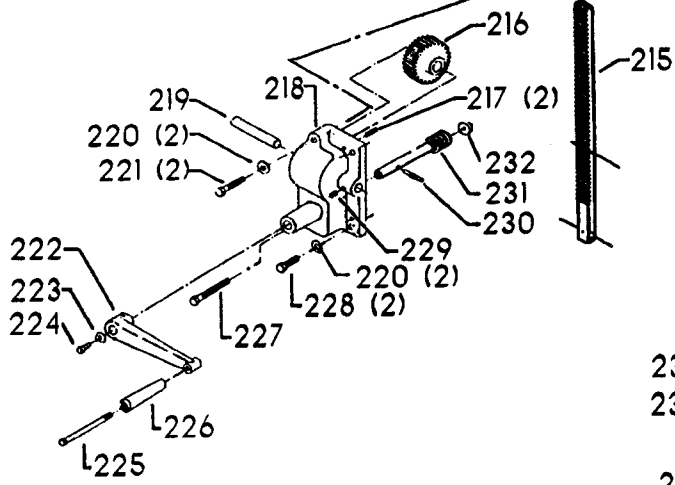

ITEMS ILLUSTRATED BELOW FOR USE WITH EARLY MODELS ONLY

20-660 TILT TABLE

Parts List for 70-295 Type 1

Item Number	Part Number	Description	Qty Required
1	1200324	REAR GUARD	1
2	901020100593	MACHINE SCREW	1
2	5140099-99	LOCK WASHER	1
3	902011201216	HEX NUT	1
4	000000-00	No Longer Available	1
5	402060275001	KNOB	1
6	90513860	SCREW	1
7	000000-00	No Longer Available	2
8	902030502974	SPEED NUT	4
9	402060315003	SHIELD	1
10	000000-00	No Longer Available	2
11	902030502974	SPEED NUT	2
12	402007520001	WARNING LABEL	1
13	000000-00	No Longer Available	4
14	901051931196	SCREW	4
15	1200308	FRONT GUARD	1
16	402060370003	DIAL PLATE	1
17	901064502250S	DRIVE SCREW	4
20	000000-00	No Longer Available	1
21	000000-00	No Longer Available	1
22	1200301	MOTOR PLATE	1
23	902010101300S	HEX NUT	4
24	904010101620S	WASHER	4
25	902030002951	SPEED NUT	4
26	000000-00	No Longer Available	4
27	902010205435S	JAM NUT	1
28	000000-00	No Longer Available	1

Parts List for 70-295 Type 1

Item Number	Part Number	Description	Qty Required
29	904150131024	RET RING	2
29	904150117105	RING	2
30	1200035	MOTOR PLATE ASSY	1
31	426033880001	SET COLLAR ASSY	2
32	491950-00	SET SCREW	2
33	901010600649S	CAP SCREW	2
34	902030002951	SPEED NUT	2
35	904010101620S	WASHER	1
36	902040101403	WING NUT	1
40	1200257	SPINDLE PULLEY	1
41	000000-00	No Longer Available	1
42	000000-00	No Longer Available	1
43	1200261	ROD	1
44	920040216559	BEARING	2
45	1200204	SPACER	1
46	000000-00	No Longer Available	1
47	000000-00	No Longer Available	1
48	902010101300S	HEX NUT	2
49	906485S	SCREW	2
50	906482S	SPEED NUT	2
51	000000-00	No Longer Available	2
52	402060575001	HEAD	1
53	901020100512	MACHINE SCREW	1
54	429010040004	CABLE CLAMP	1
55	901041500206	SET SCREW	1
56	401040315005	COVER PLATE	1
57	901010600605	CAP SCREW	4