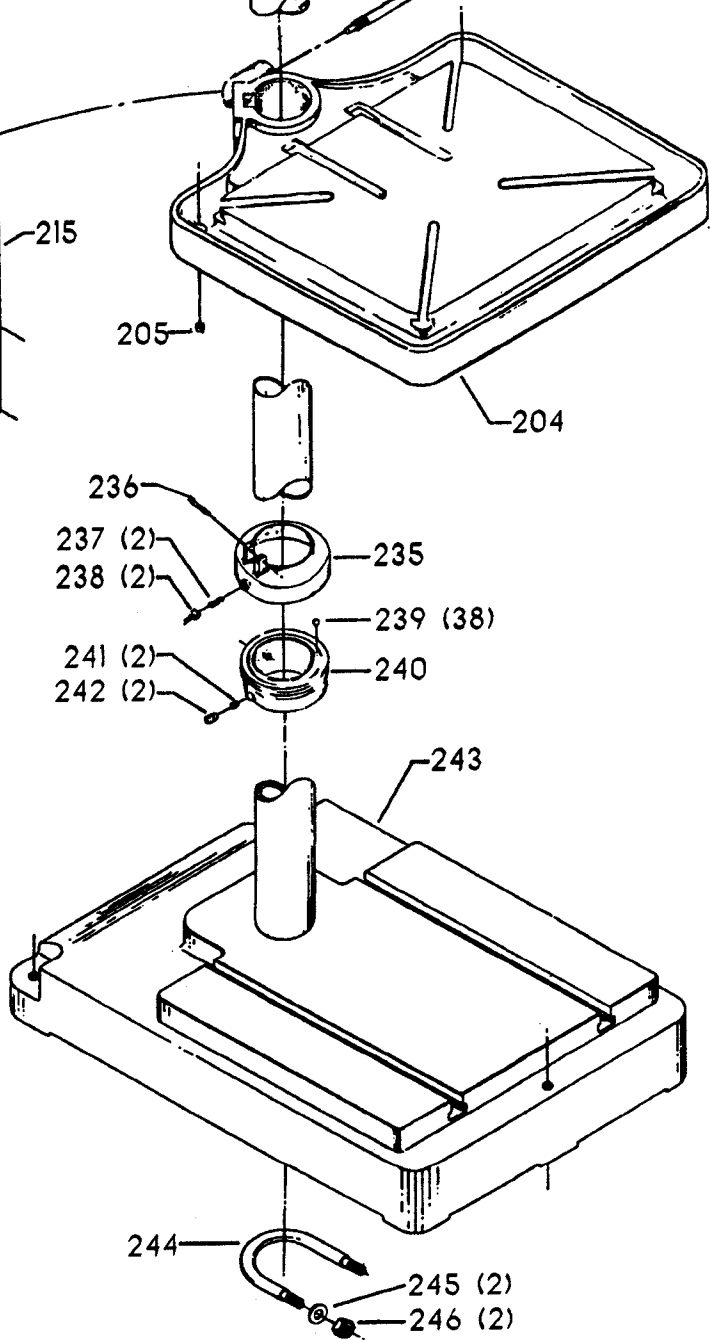

ITEMS ILLUSTRATED BELOW FOR USE WITH EARLY MODELS ONLY

20-660 TILT TABLE

Parts List for 70-295 Type 1

Item Number	Part Number	Description	Qty Required
1	1200324	REAR GUARD	1
2	901020100593	MACHINE SCREW	1
2	5140099-99	LOCK WASHER	1
3	902011201216	HEX NUT	1
4	000000-00	No Longer Available	1
5	402060275001	KNOB	1
6	90513860	SCREW	1
7	000000-00	No Longer Available	2
8	902030502974	SPEED NUT	4
9	402060315003	SHIELD	1
10	000000-00	No Longer Available	2
11	902030502974	SPEED NUT	2
12	402007520001	WARNING LABEL	1
13	000000-00	No Longer Available	4
14	901051931196	SCREW	4
15	1200308	FRONT GUARD	1
16	402060370003	DIAL PLATE	1
17	901064502250S	DRIVE SCREW	4
20	000000-00	No Longer Available	1
21	000000-00	No Longer Available	1
22	1200301	MOTOR PLATE	1
23	902010101300S	HEX NUT	4
24	904010101620S	WASHER	4
25	902030002951	SPEED NUT	4
26	000000-00	No Longer Available	4
27	902010205435S	JAM NUT	1
28	000000-00	No Longer Available	1

Parts List for 70-295 Type 1

Item Number	Part Number	Description	Qty Required
29	904150131024	RET RING	2
29	904150117105	RING	2
30	1200035	MOTOR PLATE ASSY	1
31	426033880001	SET COLLAR ASSY	2
32	491950-00	SET SCREW	2
33	901010600649S	CAP SCREW	2
34	902030002951	SPEED NUT	2
35	904010101620S	WASHER	1
36	902040101403	WING NUT	1
40	1200257	SPINDLE PULLEY	1
41	000000-00	No Longer Available	1
42	000000-00	No Longer Available	1
43	1200261	ROD	1
44	920040216559	BEARING	2
45	1200204	SPACER	1
46	000000-00	No Longer Available	1
47	000000-00	No Longer Available	1
48	902010101300S	HEX NUT	2
49	906485S	SCREW	2
50	906482S	SPEED NUT	2
51	000000-00	No Longer Available	2
52	402060575001	HEAD	1
53	901020100512	MACHINE SCREW	1
54	429010040004	CABLE CLAMP	1
55	901041500206	SET SCREW	1
56	401040315005	COVER PLATE	1
57	901010600605	CAP SCREW	4