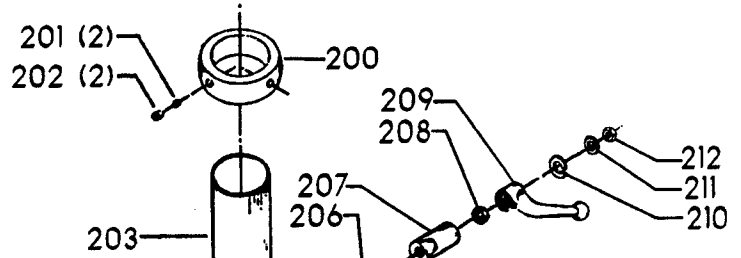

ITEMS ILLUSTRATED BELOW FOR USE WITH EARLY MODELS ONLY

20-660 TILT TABLE

Parts List for 70-295 Type 1

Item Number	Part Number	Description	Qty Required
1	1200324	REAR GUARD	1
2	901020100593	MACHINE SCREW	1
2	5140099-99	LOCK WASHER	1
3	902011201216	HEX NUT	1
4	000000-00	No Longer Available	1
5	402060275001	KNOB	1
6	90513860	SCREW	1
7	000000-00	No Longer Available	2
8	902030502974	SPEED NUT	4
9	402060315003	SHIELD	1
10	000000-00	No Longer Available	2
11	902030502974	SPEED NUT	2
12	402007520001	WARNING LABEL	1
13	000000-00	No Longer Available	4
14	901051931196	SCREW	4
15	1200308	FRONT GUARD	1
16	402060370003	DIAL PLATE	1
17	901064502250S	DRIVE SCREW	4
20	000000-00	No Longer Available	1
21	000000-00	No Longer Available	1
22	1200301	MOTOR PLATE	1
23	902010101300S	HEX NUT	4
24	904010101620S	WASHER	4
25	902030002951	SPEED NUT	4
26	000000-00	No Longer Available	4
27	902010205435S	JAM NUT	1
28	000000-00	No Longer Available	1

Parts List for 70-295 Type 1

Item Number	Part Number	Description	Qty Required
29	904150131024	RET RING	2
29	904150117105	RING	2
30	1200035	MOTOR PLATE ASSY	1
31	426033880001	SET COLLAR ASSY	2
32	491950-00	SET SCREW	2
33	901010600649S	CAP SCREW	2
34	902030002951	SPEED NUT	2
35	904010101620S	WASHER	1
36	902040101403	WING NUT	1
40	1200257	SPINDLE PULLEY	1
41	000000-00	No Longer Available	1
42	000000-00	No Longer Available	1
43	1200261	ROD	1
44	920040216559	BEARING	2
45	1200204	SPACER	1
46	000000-00	No Longer Available	1
47	000000-00	No Longer Available	1
48	902010101300S	HEX NUT	2
49	906485S	SCREW	2
50	906482S	SPEED NUT	2
51	000000-00	No Longer Available	2
52	402060575001	HEAD	1
53	901020100512	MACHINE SCREW	1
54	429010040004	CABLE CLAMP	1
55	901041500206	SET SCREW	1
56	401040315005	COVER PLATE	1
57	901010600605	CAP SCREW	4