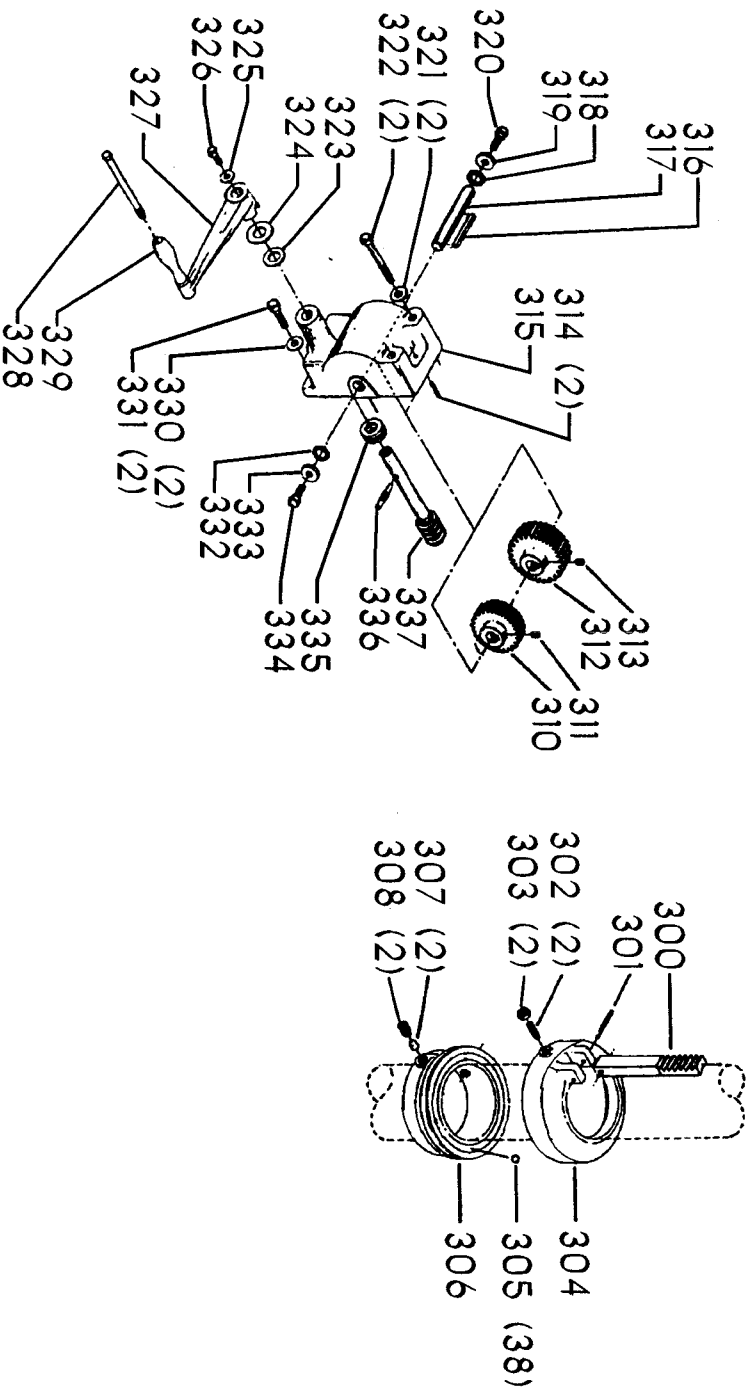

ITEMS ILLUSTRATED BELOW FOR USE WITH EARLY MODELS ONLY

20-660 TILT TABLE

Parts List for 70-295 Type 1

Item Number	Part Number	Description	Qty Required
1	1200324	REAR GUARD	1
2	901020100593	MACHINE SCREW	1
2	5140099-99	LOCK WASHER	1
3	902011201216	HEX NUT	1
4	000000-00	No Longer Available	1
5	402060275001	KNOB	1
6	90513860	SCREW	1
7	000000-00	No Longer Available	2
8	902030502974	SPEED NUT	4
9	402060315003	SHIELD	1
10	000000-00	No Longer Available	2
11	902030502974	SPEED NUT	2
12	402007520001	WARNING LABEL	1
13	000000-00	No Longer Available	4
14	901051931196	SCREW	4
15	1200308	FRONT GUARD	1
16	402060370003	DIAL PLATE	1
17	901064502250S	DRIVE SCREW	4
20	000000-00	No Longer Available	1
21	000000-00	No Longer Available	1
22	1200301	MOTOR PLATE	1
23	902010101300S	HEX NUT	4
24	904010101620S	WASHER	4
25	902030002951	SPEED NUT	4
26	000000-00	No Longer Available	4
27	902010205435S	JAM NUT	1
28	000000-00	No Longer Available	1

Parts List for 70-295 Type 1

Item Number	Part Number	Description	Qty Required
29	904150131024	RET RING	2
29	904150117105	RING	2
30	1200035	MOTOR PLATE ASSY	1
31	426033880001	SET COLLAR ASSY	2
32	491950-00	SET SCREW	2
33	901010600649S	CAP SCREW	2
34	902030002951	SPEED NUT	2
35	904010101620S	WASHER	1
36	902040101403	WING NUT	1
40	1200257	SPINDLE PULLEY	1
41	000000-00	No Longer Available	1
42	000000-00	No Longer Available	1
43	1200261	ROD	1
44	920040216559	BEARING	2
45	1200204	SPACER	1
46	000000-00	No Longer Available	1
47	000000-00	No Longer Available	1
48	902010101300S	HEX NUT	2
49	906485S	SCREW	2
50	906482S	SPEED NUT	2
51	000000-00	No Longer Available	2
52	402060575001	HEAD	1
53	901020100512	MACHINE SCREW	1
54	429010040004	CABLE CLAMP	1
55	901041500206	SET SCREW	1
56	401040315005	COVER PLATE	1
57	901010600605	CAP SCREW	4