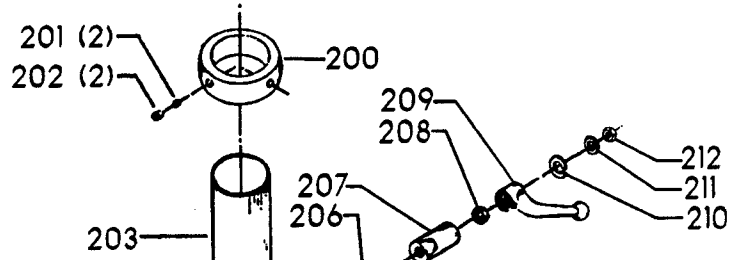

## Parts List for 70-296 Type 1

Item Number	Part Number	Description	Qty Required
1	1200324	REAR GUARD	1
2	901020100593	MACHINE SCREW	1
2	5140099-99	LOCK WASHER	1
3	902011201216	HEX NUT	1
4	000000-00	No Longer Available	1
5	402060275001	KNOB	1
6	90513860	SCREW	1
7	000000-00	No Longer Available	2
8	902030502974	SPEED NUT	4
9	402060315003	SHIELD	1
10	000000-00	No Longer Available	2
11	902030502974	SPEED NUT	2
12	402007520001	WARNING LABEL	1
13	000000-00	No Longer Available	4
14	901051931196	SCREW	4
15	1200308	FRONT GUARD	1
16	402060370003	DIAL PLATE	1
17	901064502250S	DRIVE SCREW	4
20	000000-00	No Longer Available	1
21	000000-00	No Longer Available	1
22	1200301	MOTOR PLATE	1
23	902010101300S	HEX NUT	4
24	904010101620S	WASHER	4
25	902030002951	SPEED NUT	4
26	000000-00	No Longer Available	4
27	902010205435S	JAM NUT	1
28	000000-00	No Longer Available	1

## Parts List for 70-296 Type 1

Item Number	Part Number	Description	Qty Required
29	904150131024	RET RING	2
29	904150117105	RING	2
30	1200035	MOTOR PLATE ASSY	1
31	426033880001	SET COLLAR ASSY	2
32	491950-00	SET SCREW	2
33	901010600649S	CAP SCREW	2
34	902030002951	SPEED NUT	2
35	904010101620S	WASHER	1
36	902040101403	WING NUT	1
40	1200257	SPINDLE PULLEY	1
41	000000-00	No Longer Available	1
42	000000-00	No Longer Available	1
43	1200261	ROD	1
44	920040216559	BEARING	2
45	1200204	SPACER	1
46	000000-00	No Longer Available	1
47	000000-00	No Longer Available	1
48	902010101300S	HEX NUT	2
49	906485S	SCREW	2
50	906482S	SPEED NUT	2
51	000000-00	No Longer Available	2
52	402060575001	HEAD	1
53	901020100512	MACHINE SCREW	1
54	429010040004	CABLE CLAMP	1
55	901041500206	SET SCREW	1
56	401040315005	COVER PLATE	1
57	901010600605	CAP SCREW	4