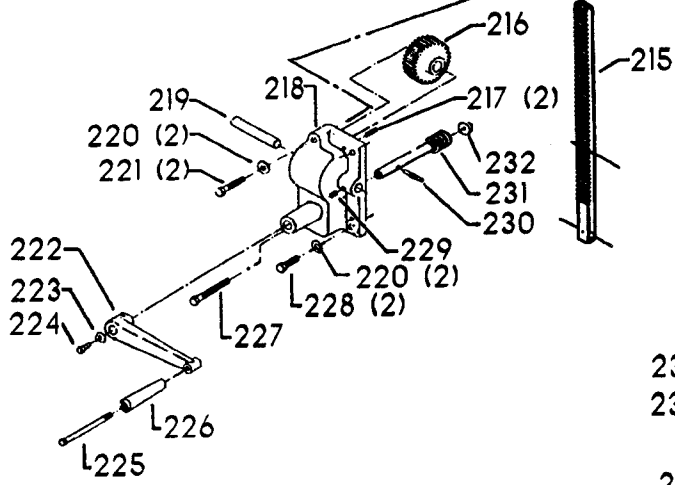

## Parts List for 70-296 Type 1

Item Number	Part Number	Description	Qty Required
1	1200324	REAR GUARD	1
2	901020100593	MACHINE SCREW	1
2	5140099-99	LOCK WASHER	1
3	902011201216	HEX NUT	1
4	000000-00	No Longer Available	1
5	402060275001	KNOB	1
6	90513860	SCREW	1
7	000000-00	No Longer Available	2
8	902030502974	SPEED NUT	4
9	402060315003	SHIELD	1
10	000000-00	No Longer Available	2
11	902030502974	SPEED NUT	2
12	402007520001	WARNING LABEL	1
13	000000-00	No Longer Available	4
14	901051931196	SCREW	4
15	1200308	FRONT GUARD	1
16	402060370003	DIAL PLATE	1
17	901064502250S	DRIVE SCREW	4
20	000000-00	No Longer Available	1
21	000000-00	No Longer Available	1
22	1200301	MOTOR PLATE	1
23	902010101300S	HEX NUT	4
24	904010101620S	WASHER	4
25	902030002951	SPEED NUT	4
26	000000-00	No Longer Available	4
27	902010205435S	JAM NUT	1
28	000000-00	No Longer Available	1

## Parts List for 70-296 Type 1

Item Number	Part Number	Description	Qty Required
29	904150131024	RET RING	2
29	904150117105	RING	2
30	1200035	MOTOR PLATE ASSY	1
31	426033880001	SET COLLAR ASSY	2
32	491950-00	SET SCREW	2
33	901010600649S	CAP SCREW	2
34	902030002951	SPEED NUT	2
35	904010101620S	WASHER	1
36	902040101403	WING NUT	1
40	1200257	SPINDLE PULLEY	1
41	000000-00	No Longer Available	1
42	000000-00	No Longer Available	1
43	1200261	ROD	1
44	920040216559	BEARING	2
45	1200204	SPACER	1
46	000000-00	No Longer Available	1
47	000000-00	No Longer Available	1
48	902010101300S	HEX NUT	2
49	906485S	SCREW	2
50	906482S	SPEED NUT	2
51	000000-00	No Longer Available	2
52	402060575001	HEAD	1
53	901020100512	MACHINE SCREW	1
54	429010040004	CABLE CLAMP	1
55	901041500206	SET SCREW	1
56	401040315005	COVER PLATE	1
57	901010600605	CAP SCREW	4