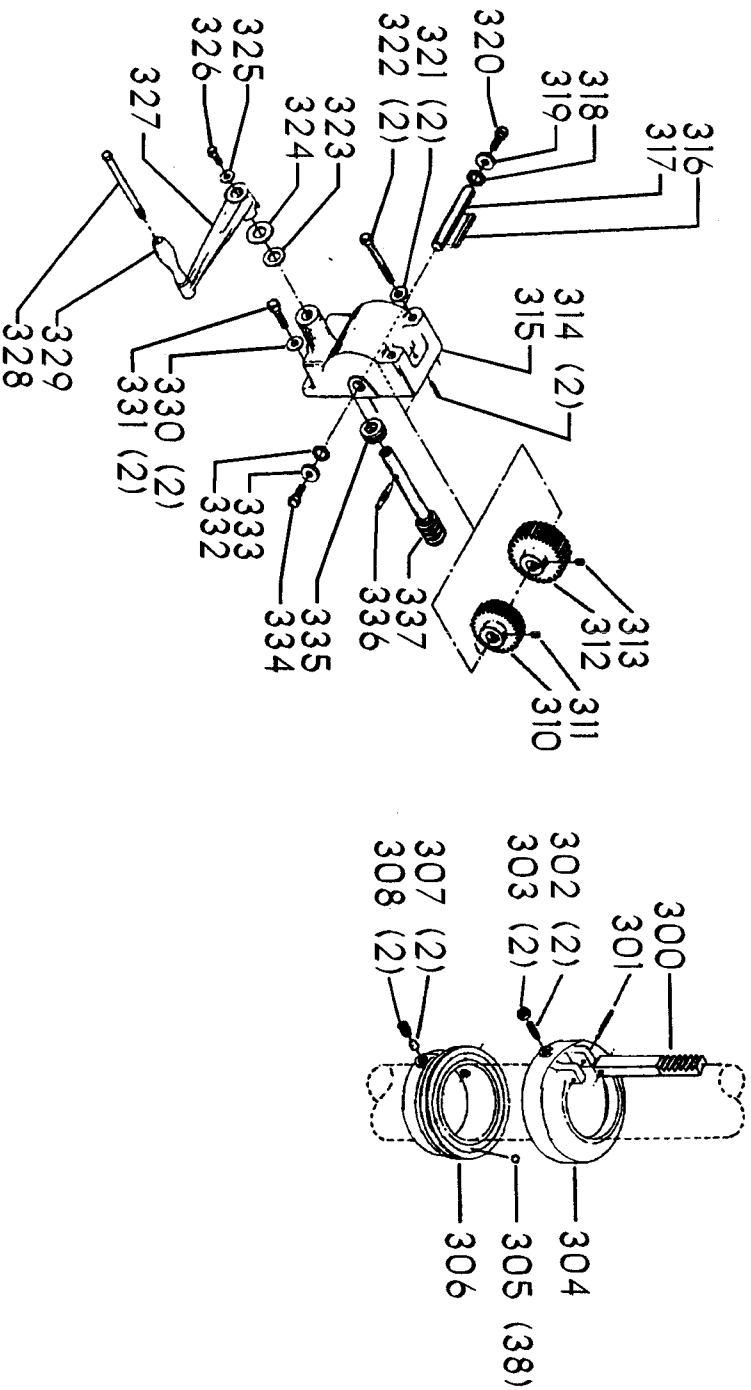

ITEMS ILLUSTRATED BELOW FOR USE WITH EARLY MODELS ONLY