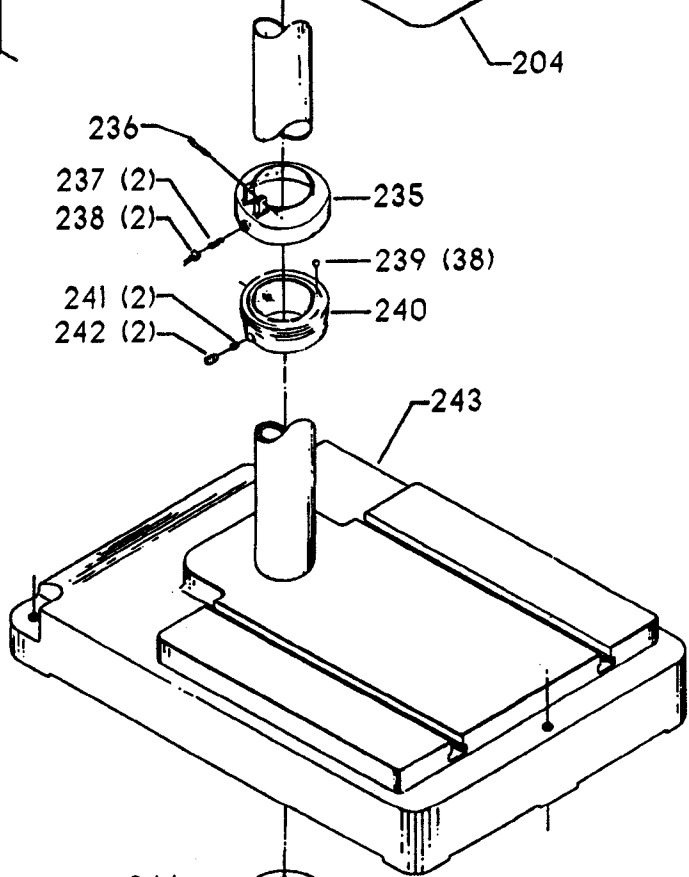

## Parts List for 70-296 Type 1

Item Number	Part Number	Description	Qty Required
1	1200324	REAR GUARD	1
2	901020100593	MACHINE SCREW	1
2	5140099-99	LOCK WASHER	1
3	902011201216	HEX NUT	1
4	000000-00	No Longer Available	1
5	402060275001	KNOB	1
6	90513860	SCREW	1
7	000000-00	No Longer Available	2
8	902030502974	SPEED NUT	4
9	402060315003	SHIELD	1
10	000000-00	No Longer Available	2
11	902030502974	SPEED NUT	2
12	402007520001	WARNING LABEL	1
13	000000-00	No Longer Available	4
14	901051931196	SCREW	4
15	1200308	FRONT GUARD	1
16	402060370003	DIAL PLATE	1
17	901064502250S	DRIVE SCREW	4
20	000000-00	No Longer Available	1
21	000000-00	No Longer Available	1
22	1200301	MOTOR PLATE	1
23	902010101300S	HEX NUT	4
24	904010101620S	WASHER	4
25	902030002951	SPEED NUT	4
26	000000-00	No Longer Available	4
27	902010205435S	JAM NUT	1
28	000000-00	No Longer Available	1

## Parts List for 70-296 Type 1

Item Number	Part Number	Description	Qty Required
29	904150131024	RET RING	2
29	904150117105	RING	2
30	1200035	MOTOR PLATE ASSY	1
31	426033880001	SET COLLAR ASSY	2
32	491950-00	SET SCREW	2
33	901010600649S	CAP SCREW	2
34	902030002951	SPEED NUT	2
35	904010101620S	WASHER	1
36	902040101403	WING NUT	1
40	1200257	SPINDLE PULLEY	1
41	000000-00	No Longer Available	1
42	000000-00	No Longer Available	1
43	1200261	ROD	1
44	920040216559	BEARING	2
45	1200204	SPACER	1
46	000000-00	No Longer Available	1
47	000000-00	No Longer Available	1
48	902010101300S	HEX NUT	2
49	906485S	SCREW	2
50	906482S	SPEED NUT	2
51	000000-00	No Longer Available	2
52	402060575001	HEAD	1
53	901020100512	MACHINE SCREW	1
54	429010040004	CABLE CLAMP	1
55	901041500206	SET SCREW	1
56	401040315005	COVER PLATE	1
57	901010600605	CAP SCREW	4