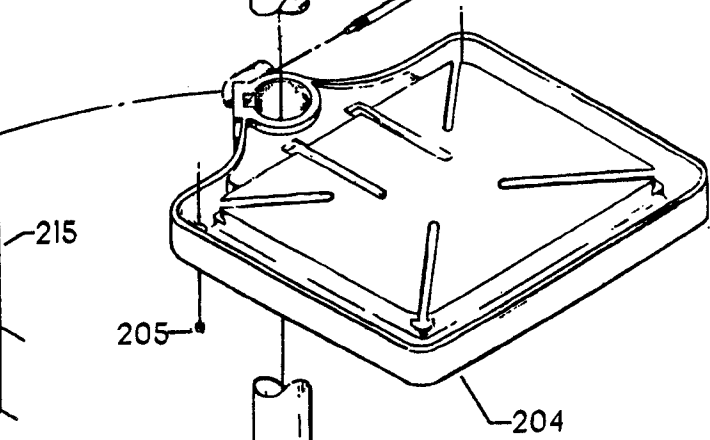

## Parts List for 70-296 Type 1

Item Number	Part Number	Description	Qty Required
1	1200324	REAR GUARD	1
2	901020100593	MACHINE SCREW	1
2	5140099-99	LOCK WASHER	1
3	902011201216	HEX NUT	1
4	000000-00	No Longer Available	1
5	402060275001	KNOB	1
6	90513860	SCREW	1
7	000000-00	No Longer Available	2
8	902030502974	SPEED NUT	4
9	402060315003	SHIELD	1
10	000000-00	No Longer Available	2
11	902030502974	SPEED NUT	2
12	402007520001	WARNING LABEL	1
13	000000-00	No Longer Available	4
14	901051931196	SCREW	4
15	1200308	FRONT GUARD	1
16	402060370003	DIAL PLATE	1
17	901064502250S	DRIVE SCREW	4
20	000000-00	No Longer Available	1
21	000000-00	No Longer Available	1
22	1200301	MOTOR PLATE	1
23	902010101300S	HEX NUT	4
24	904010101620S	WASHER	4
25	902030002951	SPEED NUT	4
26	000000-00	No Longer Available	4
27	902010205435S	JAM NUT	1
28	000000-00	No Longer Available	1

## Parts List for 70-296 Type 1

Item Number	Part Number	Description	Qty Required
29	904150131024	RET RING	2
29	904150117105	RING	2
30	1200035	MOTOR PLATE ASSY	1
31	426033880001	SET COLLAR ASSY	2
32	491950-00	SET SCREW	2
33	901010600649S	CAP SCREW	2
34	902030002951	SPEED NUT	2
35	904010101620S	WASHER	1
36	902040101403	WING NUT	1
40	1200257	SPINDLE PULLEY	1
41	000000-00	No Longer Available	1
42	000000-00	No Longer Available	1
43	1200261	ROD	1
44	920040216559	BEARING	2
45	1200204	SPACER	1
46	000000-00	No Longer Available	1
47	000000-00	No Longer Available	1
48	902010101300S	HEX NUT	2
49	906485S	SCREW	2
50	906482S	SPEED NUT	2
51	000000-00	No Longer Available	2
52	402060575001	HEAD	1
53	901020100512	MACHINE SCREW	1
54	429010040004	CABLE CLAMP	1
55	901041500206	SET SCREW	1
56	401040315005	COVER PLATE	1
57	901010600605	CAP SCREW	4