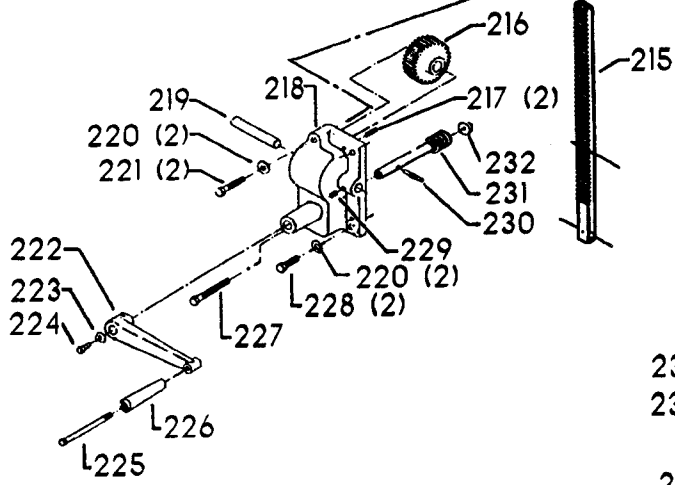

ITEMS ILLUSTRATED BELOW FOR USE WITH EARLY MODELS ONLY

20-660 TILT TABLE

Parts List for 70-297 Type 1

Item Number	Part Number	Description	Qty Required
1	1200324	REAR GUARD	1
2	901020100593	MACHINE SCREW	1
2	5140099-99	LOCK WASHER	1
3	902011201216	HEX NUT	1
4	000000-00	No Longer Available	1
5	402060275001	KNOB	1
6	90513860	SCREW	1
7	000000-00	No Longer Available	2
8	902030502974	SPEED NUT	4
9	402060315003	SHIELD	1
10	000000-00	No Longer Available	2
11	902030502974	SPEED NUT	2
12	402007520001	WARNING LABEL	1
13	000000-00	No Longer Available	4
14	901051931196	SCREW	4
15	1200308	FRONT GUARD	1
16	402060370003	DIAL PLATE	1
17	901064502250S	DRIVE SCREW	4
20	000000-00	No Longer Available	1
21	000000-00	No Longer Available	1
22	1200301	MOTOR PLATE	1
23	902010101300S	HEX NUT	4
24	904010101620S	WASHER	4
25	902030002951	SPEED NUT	4
26	000000-00	No Longer Available	4
27	902010205435S	JAM NUT	1
28	000000-00	No Longer Available	1

Parts List for 70-297 Type 1

Item Number	Part Number	Description	Qty Required
29	904150131024	RET RING	2
29	904150117105	RING	2
30	1200035	MOTOR PLATE ASSY	1
31	426033880001	SET COLLAR ASSY	2
32	491950-00	SET SCREW	2
33	901010600649S	CAP SCREW	2
34	902030002951	SPEED NUT	2
35	904010101620S	WASHER	1
36	902040101403	WING NUT	1
40	1200257	SPINDLE PULLEY	1
41	000000-00	No Longer Available	1
42	000000-00	No Longer Available	1
43	1200261	ROD	1
44	920040216559	BEARING	2
45	1200204	SPACER	1
46	000000-00	No Longer Available	1
47	000000-00	No Longer Available	1
48	902010101300S	HEX NUT	2
49	906485S	SCREW	2
50	906482S	SPEED NUT	2
51	000000-00	No Longer Available	2
52	402060575001	HEAD	1
53	901020100512	MACHINE SCREW	1
54	429010040004	CABLE CLAMP	1
55	901041500206	SET SCREW	1
56	401040315005	COVER PLATE	1
57	901010600605	CAP SCREW	4