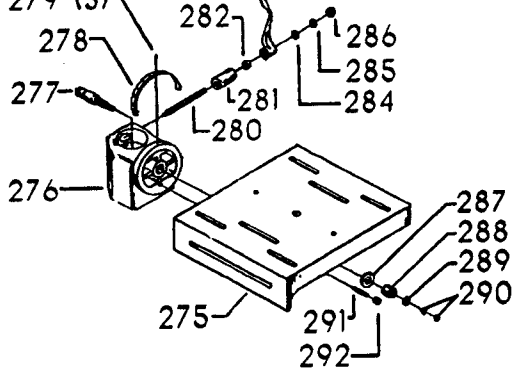

ITEMS ILLUSTRATED BELOW FOR USE WITH EARLY MODELS ONLY

20-660 TILT TABLE

Parts List for 70-297 Type 1

Item Number	Part Number	Description	Qty Required
1	1200324	REAR GUARD	1
2	901020100593	MACHINE SCREW	1
2	5140099-99	LOCK WASHER	1
3	902011201216	HEX NUT	1
4	000000-00	No Longer Available	1
5	402060275001	KNOB	1
6	90513860	SCREW	1
7	000000-00	No Longer Available	2
8	902030502974	SPEED NUT	4
9	402060315003	SHIELD	1
10	000000-00	No Longer Available	2
11	902030502974	SPEED NUT	2
12	402007520001	WARNING LABEL	1
13	000000-00	No Longer Available	4
14	901051931196	SCREW	4
15	1200308	FRONT GUARD	1
16	402060370003	DIAL PLATE	1
17	901064502250S	DRIVE SCREW	4
20	000000-00	No Longer Available	1
21	000000-00	No Longer Available	1
22	1200301	MOTOR PLATE	1
23	902010101300S	HEX NUT	4
24	904010101620S	WASHER	4
25	902030002951	SPEED NUT	4
26	000000-00	No Longer Available	4
27	902010205435S	JAM NUT	1
28	000000-00	No Longer Available	1

Parts List for 70-297 Type 1

Item Number	Part Number	Description	Qty Required
29	904150131024	RET RING	2
29	904150117105	RING	2
30	1200035	MOTOR PLATE ASSY	1
31	426033880001	SET COLLAR ASSY	2
32	491950-00	SET SCREW	2
33	901010600649S	CAP SCREW	2
34	902030002951	SPEED NUT	2
35	904010101620S	WASHER	1
36	902040101403	WING NUT	1
40	1200257	SPINDLE PULLEY	1
41	000000-00	No Longer Available	1
42	000000-00	No Longer Available	1
43	1200261	ROD	1
44	920040216559	BEARING	2
45	1200204	SPACER	1
46	000000-00	No Longer Available	1
47	000000-00	No Longer Available	1
48	902010101300S	HEX NUT	2
49	906485S	SCREW	2
50	906482S	SPEED NUT	2
51	000000-00	No Longer Available	2
52	402060575001	HEAD	1
53	901020100512	MACHINE SCREW	1
54	429010040004	CABLE CLAMP	1
55	901041500206	SET SCREW	1
56	401040315005	COVER PLATE	1
57	901010600605	CAP SCREW	4