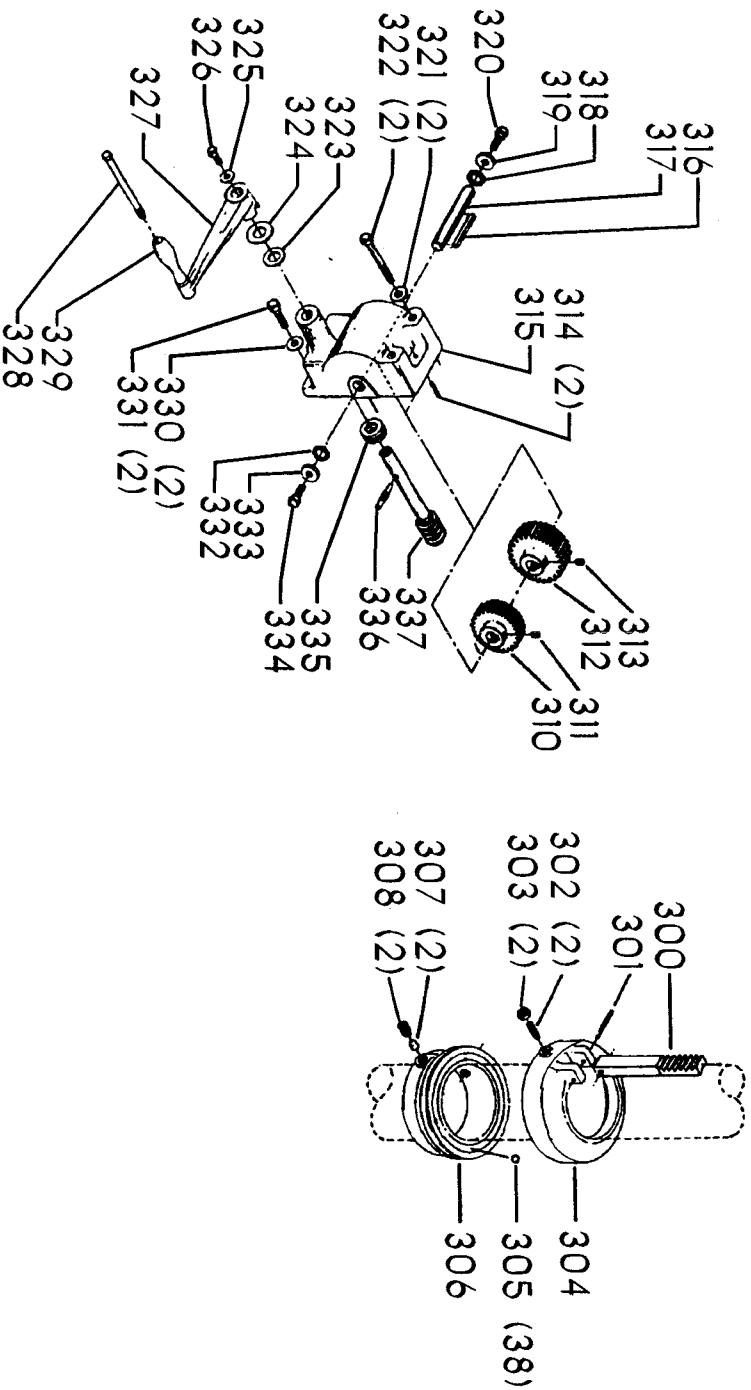

ITEMS ILLUSTRATED BELOW FOR USE WITH EARLY MODELS ONLY

20-660 TILT TABLE

Parts List for 70-297 Type 1

Item Number	Part Number	Description	Qty Required
1	1200324	REAR GUARD	1
2	901020100593	MACHINE SCREW	1
2	5140099-99	LOCK WASHER	1
3	902011201216	HEX NUT	1
4	000000-00	No Longer Available	1
5	402060275001	KNOB	1
6	90513860	SCREW	1
7	000000-00	No Longer Available	2
8	902030502974	SPEED NUT	4
9	402060315003	SHIELD	1
10	000000-00	No Longer Available	2
11	902030502974	SPEED NUT	2
12	402007520001	WARNING LABEL	1
13	000000-00	No Longer Available	4
14	901051931196	SCREW	4
15	1200308	FRONT GUARD	1
16	402060370003	DIAL PLATE	1
17	901064502250S	DRIVE SCREW	4
20	000000-00	No Longer Available	1
21	000000-00	No Longer Available	1
22	1200301	MOTOR PLATE	1
23	902010101300S	HEX NUT	4
24	904010101620S	WASHER	4
25	902030002951	SPEED NUT	4
26	000000-00	No Longer Available	4
27	902010205435S	JAM NUT	1
28	000000-00	No Longer Available	1

Parts List for 70-297 Type 1

Item Number	Part Number	Description	Qty Required
29	904150131024	RET RING	2
29	904150117105	RING	2
30	1200035	MOTOR PLATE ASSY	1
31	426033880001	SET COLLAR ASSY	2
32	491950-00	SET SCREW	2
33	901010600649S	CAP SCREW	2
34	902030002951	SPEED NUT	2
35	904010101620S	WASHER	1
36	902040101403	WING NUT	1
40	1200257	SPINDLE PULLEY	1
41	000000-00	No Longer Available	1
42	000000-00	No Longer Available	1
43	1200261	ROD	1
44	920040216559	BEARING	2
45	1200204	SPACER	1
46	000000-00	No Longer Available	1
47	000000-00	No Longer Available	1
48	902010101300S	HEX NUT	2
49	906485S	SCREW	2
50	906482S	SPEED NUT	2
51	000000-00	No Longer Available	2
52	402060575001	HEAD	1
53	901020100512	MACHINE SCREW	1
54	429010040004	CABLE CLAMP	1
55	901041500206	SET SCREW	1
56	401040315005	COVER PLATE	1
57	901010600605	CAP SCREW	4