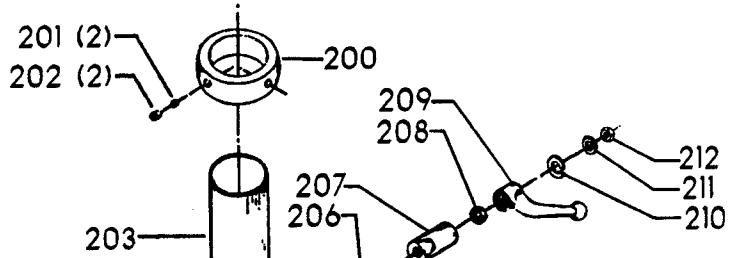

ITEMS ILLUSTRATED BELOW FOR USE WITH EARLY MODELS ONLY

20-660 TILT TABLE

Parts List for 70-297 Type 1

Item Number	Part Number	Description	Qty Required
1	1200324	REAR GUARD	1
2	901020100593	MACHINE SCREW	1
2	5140099-99	LOCK WASHER	1
3	902011201216	HEX NUT	1
4	000000-00	No Longer Available	1
5	402060275001	KNOB	1
6	90513860	SCREW	1
7	000000-00	No Longer Available	2
8	902030502974	SPEED NUT	4
9	402060315003	SHIELD	1
10	000000-00	No Longer Available	2
11	902030502974	SPEED NUT	2
12	402007520001	WARNING LABEL	1
13	000000-00	No Longer Available	4
14	901051931196	SCREW	4
15	1200308	FRONT GUARD	1
16	402060370003	DIAL PLATE	1
17	901064502250S	DRIVE SCREW	4
20	000000-00	No Longer Available	1
21	000000-00	No Longer Available	1
22	1200301	MOTOR PLATE	1
23	902010101300S	HEX NUT	4
24	904010101620S	WASHER	4
25	902030002951	SPEED NUT	4
26	000000-00	No Longer Available	4
27	902010205435S	JAM NUT	1
28	000000-00	No Longer Available	1

Parts List for 70-297 Type 1

Item Number	Part Number	Description	Qty Required
29	904150131024	RET RING	2
29	904150117105	RING	2
30	1200035	MOTOR PLATE ASSY	1
31	426033880001	SET COLLAR ASSY	2
32	491950-00	SET SCREW	2
33	901010600649S	CAP SCREW	2
34	902030002951	SPEED NUT	2
35	904010101620S	WASHER	1
36	902040101403	WING NUT	1
40	1200257	SPINDLE PULLEY	1
41	000000-00	No Longer Available	1
42	000000-00	No Longer Available	1
43	1200261	ROD	1
44	920040216559	BEARING	2
45	1200204	SPACER	1
46	000000-00	No Longer Available	1
47	000000-00	No Longer Available	1
48	902010101300S	HEX NUT	2
49	906485S	SCREW	2
50	906482S	SPEED NUT	2
51	000000-00	No Longer Available	2
52	402060575001	HEAD	1
53	901020100512	MACHINE SCREW	1
54	429010040004	CABLE CLAMP	1
55	901041500206	SET SCREW	1
56	401040315005	COVER PLATE	1
57	901010600605	CAP SCREW	4