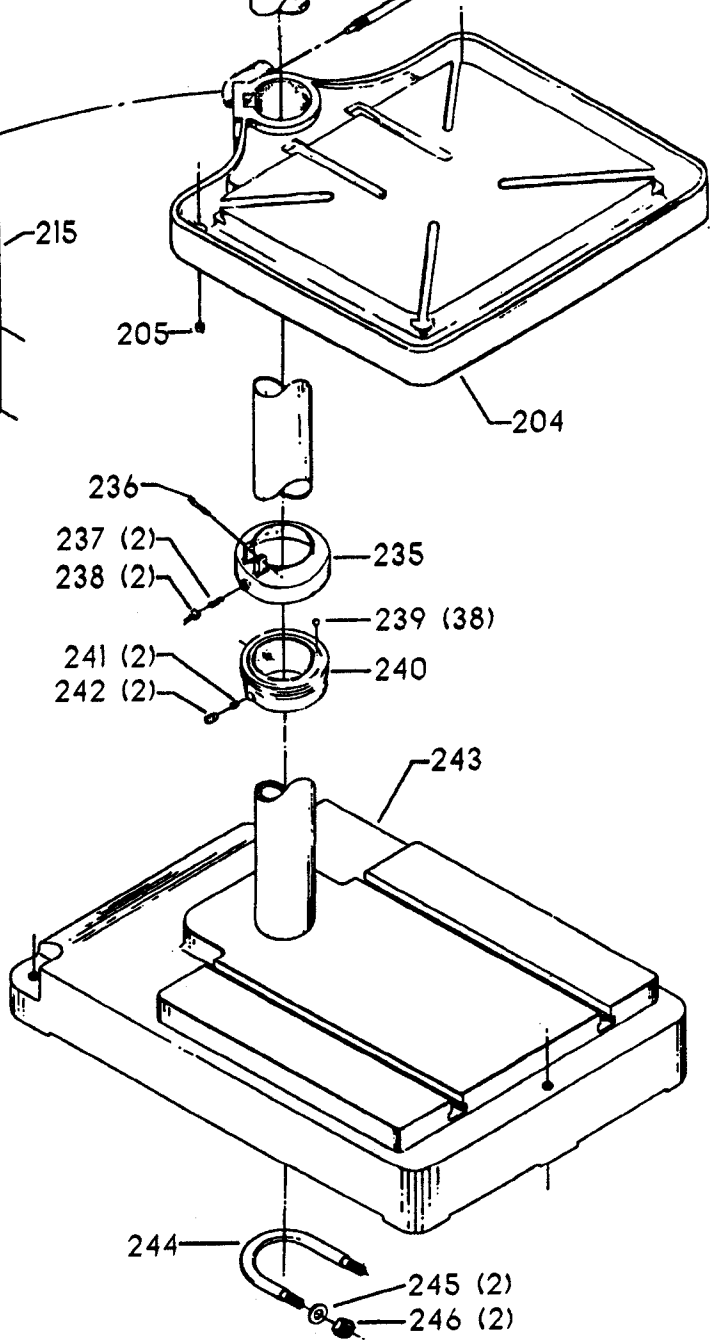

ITEMS ILLUSTRATED BELOW FOR USE WITH EARLY MODELS ONLY

20-660 TILT TABLE

Parts List for 70-297 Type 1

Item Number	Part Number	Description	Qty Required
1	1200324	REAR GUARD	1
2	901020100593	MACHINE SCREW	1
2	5140099-99	LOCK WASHER	1
3	902011201216	HEX NUT	1
4	000000-00	No Longer Available	1
5	402060275001	KNOB	1
6	90513860	SCREW	1
7	000000-00	No Longer Available	2
8	902030502974	SPEED NUT	4
9	402060315003	SHIELD	1
10	000000-00	No Longer Available	2
11	902030502974	SPEED NUT	2
12	402007520001	WARNING LABEL	1
13	000000-00	No Longer Available	4
14	901051931196	SCREW	4
15	1200308	FRONT GUARD	1
16	402060370003	DIAL PLATE	1
17	901064502250S	DRIVE SCREW	4
20	000000-00	No Longer Available	1
21	000000-00	No Longer Available	1
22	1200301	MOTOR PLATE	1
23	902010101300S	HEX NUT	4
24	904010101620S	WASHER	4
25	902030002951	SPEED NUT	4
26	000000-00	No Longer Available	4
27	902010205435S	JAM NUT	1
28	000000-00	No Longer Available	1

Parts List for 70-297 Type 1

Item Number	Part Number	Description	Qty Required
29	904150131024	RET RING	2
29	904150117105	RING	2
30	1200035	MOTOR PLATE ASSY	1
31	426033880001	SET COLLAR ASSY	2
32	491950-00	SET SCREW	2
33	901010600649S	CAP SCREW	2
34	902030002951	SPEED NUT	2
35	904010101620S	WASHER	1
36	902040101403	WING NUT	1
40	1200257	SPINDLE PULLEY	1
41	000000-00	No Longer Available	1
42	000000-00	No Longer Available	1
43	1200261	ROD	1
44	920040216559	BEARING	2
45	1200204	SPACER	1
46	000000-00	No Longer Available	1
47	000000-00	No Longer Available	1
48	902010101300S	HEX NUT	2
49	906485S	SCREW	2
50	906482S	SPEED NUT	2
51	000000-00	No Longer Available	2
52	402060575001	HEAD	1
53	901020100512	MACHINE SCREW	1
54	429010040004	CABLE CLAMP	1
55	901041500206	SET SCREW	1
56	401040315005	COVER PLATE	1
57	901010600605	CAP SCREW	4