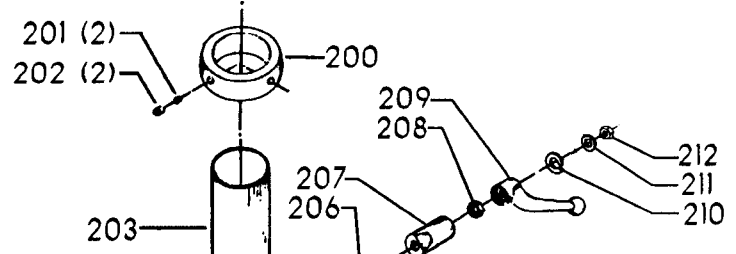

20-660 TILT TABLE

106

113

114

112 (2)

110

115

116

Parts List for 70-306 Type 1

Item Number	Part Number	Description	Qty Required
24	1641138	KNOB	2
25	901041501111	SET SCREW	2
26	402040755003	POINTER	1
27	1200224	HUB	1
28	928010413355	COIL SPRING	1
29	901041900225S	SET SCREW	1
30	906485S	SCREW	2
31	906482S	SPEED NUT	2
32	902010101300S	HEX NUT	2
33	000000-00	No Longer Available	1
34	000000-00	No Longer Available	2
35	402060575001	HEAD	1
36	901020100512	MACHINE SCREW	1
37	429010040004	CABLE CLAMP	1
38	1200228	COLUMN CLAMP	2
39	905010102718	ROLL PIN	2
40	901010619534	BOLT	1
41	904010101620S	WASHER	4
42	901010600605	CAP SCREW	4
43	401040315005	COVER PLATE	1
44	901020100912	MACHINE SCREW	1
45	000000-00	No Longer Available	1
46	905010106715S	ROLL PIN	1
47	901030408015S	CAP SCREW	1
48	000000-00	No Longer Available	1
49	928080121766	RETURN SPRING	1
50	000000-00	No Longer Available	1

Parts List for 70-306 Type 1

Item Number	Part Number	Description	Qty Required
328	422040715002S	PIN	1
329	1086395S	HANDLE	1
330	904010101620S	WASHER	2
331	901010600649S	CAP SCREW	2
332	904070714230	WASHER	1
333	904100315381	WASHER	1
334	901010600663	CAP SCREW	1
335	000000-00	No Longer Available	1
336	905020506862	GROOVE PIN	1
337	401040515002	WORM GEAR	1