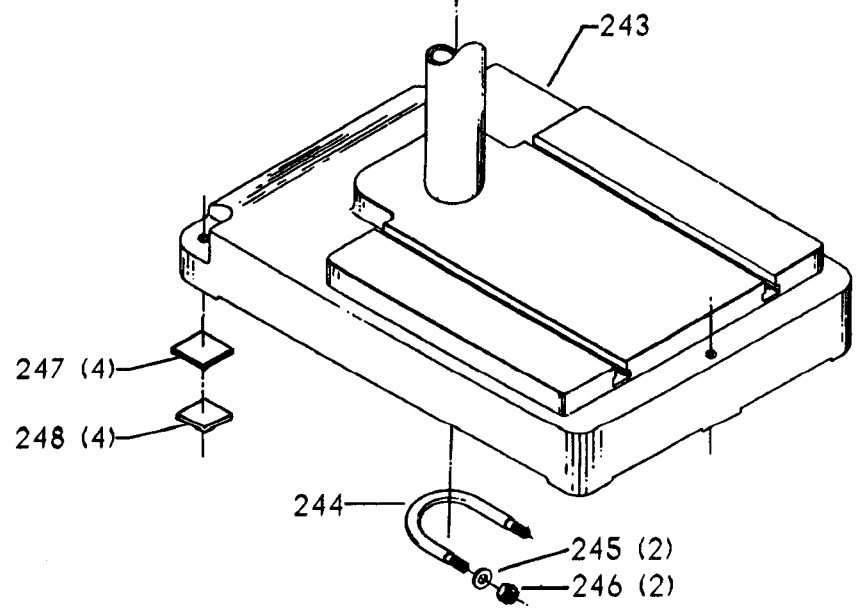

## Parts List for 70-331 Type 1

Item Number	Part Number	Description	Qty Required
1	402060545006	REAR GUARD	1
2	000000-00	No Longer Available	4
2	402007520001	WARNING LABEL	1
3	902030502974	SPEED NUT	6
4	402060315004	JACKSHAFT SHIELD	1
5	000000-00	No Longer Available	2
6	904150107008	RING	1
7	402041065010	SHAFT	1
8	927010102633	KEY	1
9	402040195001	CAM	1
10	402060145007	SHIFTER BRACKET	1
10	1200220	SHIFTER BRACKET ASSY	1
11	920040205384	BEARING	1
12	1200865	SPECIAL BOLT	1
13	906855S	CLIP	2
14	1200219	ROD	1
15	1200267	SPEED CONTROL SCREW	1
16	1200266	SPEED CONTROL SCREW	1
17	489191-00	HEX NUT	2
18	402060545003	FRONT GUARD	1
19	901051931196	SCREW	4
20	901064502250S	DRIVE SCREW	4
21	402060370004	DIAL PLATE - 3:1	1
21	402060370005	DIAL PLATE - 2:1	1
22	1200225	PLUG	1
23	1202610	ROD ASSY	2
24	000000-00	No Longer Available	2

## Parts List for 70-331 Type 1

Item Number	Part Number	Description	Qty Required
24	1641138	KNOB	2
25	901041501111	SET SCREW	2
26	402040755003	POINTER	1
27	1200224	HUB	1
28	928010413355	COIL SPRING	1
29	901041900225S	SET SCREW	1
30	906485S	SCREW	2
31	906482S	SPEED NUT	2
32	902010101300S	HEX NUT	2
33	000000-00	No Longer Available	1
34	000000-00	No Longer Available	2
35	402060575001	HEAD	1
36	901020100512	MACHINE SCREW	1
37	429010040004	CABLE CLAMP	1
38	1200228	COLUMN CLAMP	2
39	905010102718	ROLL PIN	2
40	901010619534	BOLT	1
41	904010101620S	WASHER	4
42	901010600605	CAP SCREW	4
43	401040315005	COVER PLATE	1
44	901020100912	MACHINE SCREW	1
45	000000-00	No Longer Available	1
46	905010106715S	ROLL PIN	1
47	901030408015S	CAP SCREW	1
48	000000-00	No Longer Available	1
49	928080121766	RETURN SPRING	1
50	000000-00	No Longer Available	1