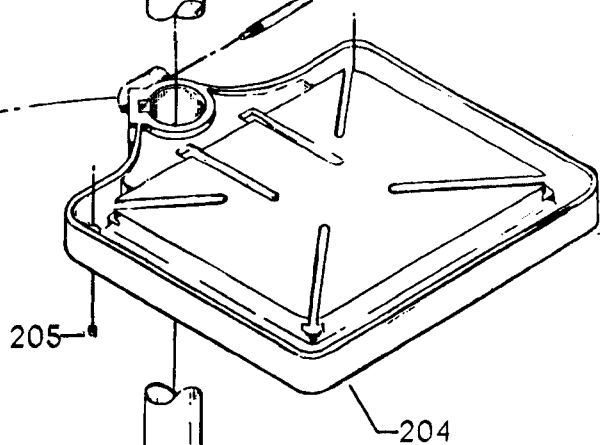

## Parts List for 70-331 Type 1

Item Number	Part Number	Description	Qty Required
1	402060545006	REAR GUARD	1
2	000000-00	No Longer Available	4
2	402007520001	WARNING LABEL	1
3	902030502974	SPEED NUT	6
4	402060315004	JACKSHAFT SHIELD	1
5	000000-00	No Longer Available	2
6	904150107008	RING	1
7	402041065010	SHAFT	1
8	927010102633	KEY	1
9	402040195001	CAM	1
10	402060145007	SHIFTER BRACKET	1
10	1200220	SHIFTER BRACKET ASSY	1
11	920040205384	BEARING	1
12	1200865	SPECIAL BOLT	1
13	906855S	CLIP	2
14	1200219	ROD	1
15	1200267	SPEED CONTROL SCREW	1
16	1200266	SPEED CONTROL SCREW	1
17	489191-00	HEX NUT	2
18	402060545003	FRONT GUARD	1
19	901051931196	SCREW	4
20	901064502250S	DRIVE SCREW	4
21	402060370004	DIAL PLATE - 3:1	1
21	402060370005	DIAL PLATE - 2:1	1
22	1200225	PLUG	1
23	1202610	ROD ASSY	2
24	000000-00	No Longer Available	2

## Parts List for 70-331 Type 1

Item Number	Part Number	Description	Qty Required
24	1641138	KNOB	2
25	901041501111	SET SCREW	2
26	402040755003	POINTER	1
27	1200224	HUB	1
28	928010413355	COIL SPRING	1
29	901041900225S	SET SCREW	1
30	906485S	SCREW	2
31	906482S	SPEED NUT	2
32	902010101300S	HEX NUT	2
33	000000-00	No Longer Available	1
34	000000-00	No Longer Available	2
35	402060575001	HEAD	1
36	901020100512	MACHINE SCREW	1
37	429010040004	CABLE CLAMP	1
38	1200228	COLUMN CLAMP	2
39	905010102718	ROLL PIN	2
40	901010619534	BOLT	1
41	904010101620S	WASHER	4
42	901010600605	CAP SCREW	4
43	401040315005	COVER PLATE	1
44	901020100912	MACHINE SCREW	1
45	000000-00	No Longer Available	1
46	905010106715S	ROLL PIN	1
47	901030408015S	CAP SCREW	1
48	000000-00	No Longer Available	1
49	928080121766	RETURN SPRING	1
50	000000-00	No Longer Available	1