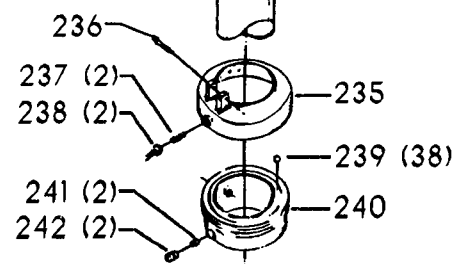

## Parts List for 70-331 Type 1

Item Number	Part Number	Description	Qty Required
1	402060545006	REAR GUARD	1
2	000000-00	No Longer Available	4
2	402007520001	WARNING LABEL	1
3	902030502974	SPEED NUT	6
4	402060315004	JACKSHAFT SHIELD	1
5	000000-00	No Longer Available	2
6	904150107008	RING	1
7	402041065010	SHAFT	1
8	927010102633	KEY	1
9	402040195001	CAM	1
10	402060145007	SHIFTER BRACKET	1
10	1200220	SHIFTER BRACKET ASSY	1
11	920040205384	BEARING	1
12	1200865	SPECIAL BOLT	1
13	906855S	CLIP	2
14	1200219	ROD	1
15	1200267	SPEED CONTROL SCREW	1
16	1200266	SPEED CONTROL SCREW	1
17	489191-00	HEX NUT	2
18	402060545003	FRONT GUARD	1
19	901051931196	SCREW	4
20	901064502250S	DRIVE SCREW	4
21	402060370004	DIAL PLATE - 3:1	1
21	402060370005	DIAL PLATE - 2:1	1
22	1200225	PLUG	1
23	1202610	ROD ASSY	2
24	000000-00	No Longer Available	2

## Parts List for 70-331 Type 1

Item Number	Part Number	Description	Qty Required
24	1641138	KNOB	2
25	901041501111	SET SCREW	2
26	402040755003	POINTER	1
27	1200224	HUB	1
28	928010413355	COIL SPRING	1
29	901041900225S	SET SCREW	1
30	906485S	SCREW	2
31	906482S	SPEED NUT	2
32	902010101300S	HEX NUT	2
33	000000-00	No Longer Available	1
34	000000-00	No Longer Available	2
35	402060575001	HEAD	1
36	901020100512	MACHINE SCREW	1
37	429010040004	CABLE CLAMP	1
38	1200228	COLUMN CLAMP	2
39	905010102718	ROLL PIN	2
40	901010619534	BOLT	1
41	904010101620S	WASHER	4
42	901010600605	CAP SCREW	4
43	401040315005	COVER PLATE	1
44	901020100912	MACHINE SCREW	1
45	000000-00	No Longer Available	1
46	905010106715S	ROLL PIN	1
47	901030408015S	CAP SCREW	1
48	000000-00	No Longer Available	1
49	928080121766	RETURN SPRING	1
50	000000-00	No Longer Available	1