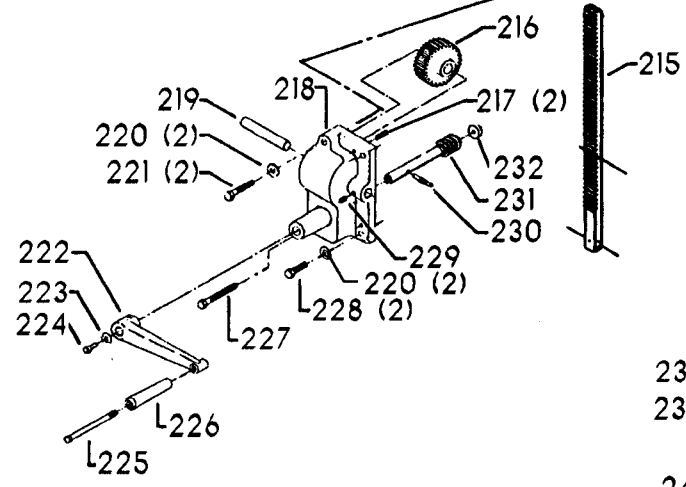

## Parts List for 70-331 Type 1

Item Number	Part Number	Description	Qty Required
1	402060545006	REAR GUARD	1
2	000000-00	No Longer Available	4
2	402007520001	WARNING LABEL	1
3	902030502974	SPEED NUT	6
4	402060315004	JACKSHAFT SHIELD	1
5	000000-00	No Longer Available	2
6	904150107008	RING	1
7	402041065010	SHAFT	1
8	927010102633	KEY	1
9	402040195001	CAM	1
10	402060145007	SHIFTER BRACKET	1
10	1200220	SHIFTER BRACKET ASSY	1
11	920040205384	BEARING	1
12	1200865	SPECIAL BOLT	1
13	906855S	CLIP	2
14	1200219	ROD	1
15	1200267	SPEED CONTROL SCREW	1
16	1200266	SPEED CONTROL SCREW	1
17	489191-00	HEX NUT	2
18	402060545003	FRONT GUARD	1
19	901051931196	SCREW	4
20	901064502250S	DRIVE SCREW	4
21	402060370004	DIAL PLATE - 3:1	1
21	402060370005	DIAL PLATE - 2:1	1
22	1200225	PLUG	1
23	1202610	ROD ASSY	2
24	000000-00	No Longer Available	2

## Parts List for 70-331 Type 1

Item Number	Part Number	Description	Qty Required
24	1641138	KNOB	2
25	901041501111	SET SCREW	2
26	402040755003	POINTER	1
27	1200224	HUB	1
28	928010413355	COIL SPRING	1
29	901041900225S	SET SCREW	1
30	906485S	SCREW	2
31	906482S	SPEED NUT	2
32	902010101300S	HEX NUT	2
33	000000-00	No Longer Available	1
34	000000-00	No Longer Available	2
35	402060575001	HEAD	1
36	901020100512	MACHINE SCREW	1
37	429010040004	CABLE CLAMP	1
38	1200228	COLUMN CLAMP	2
39	905010102718	ROLL PIN	2
40	901010619534	BOLT	1
41	904010101620S	WASHER	4
42	901010600605	CAP SCREW	4
43	401040315005	COVER PLATE	1
44	901020100912	MACHINE SCREW	1
45	000000-00	No Longer Available	1
46	905010106715S	ROLL PIN	1
47	901030408015S	CAP SCREW	1
48	000000-00	No Longer Available	1
49	928080121766	RETURN SPRING	1
50	000000-00	No Longer Available	1