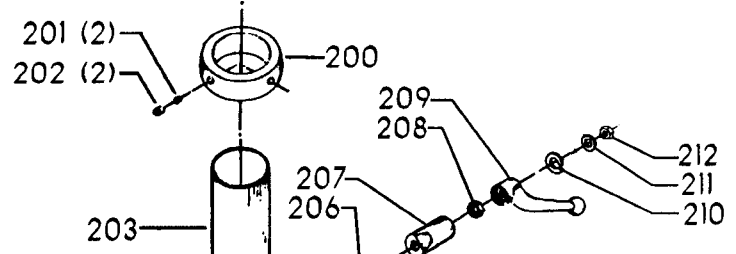

## Parts List for 70-331 Type 1

Item Number	Part Number	Description	Qty Required
1	402060545006	REAR GUARD	1
2	000000-00	No Longer Available	4
2	402007520001	WARNING LABEL	1
3	902030502974	SPEED NUT	6
4	402060315004	JACKSHAFT SHIELD	1
5	000000-00	No Longer Available	2
6	904150107008	RING	1
7	402041065010	SHAFT	1
8	927010102633	KEY	1
9	402040195001	CAM	1
10	402060145007	SHIFTER BRACKET	1
10	1200220	SHIFTER BRACKET ASSY	1
11	920040205384	BEARING	1
12	1200865	SPECIAL BOLT	1
13	906855S	CLIP	2
14	1200219	ROD	1
15	1200267	SPEED CONTROL SCREW	1
16	1200266	SPEED CONTROL SCREW	1
17	489191-00	HEX NUT	2
18	402060545003	FRONT GUARD	1
19	901051931196	SCREW	4
20	901064502250S	DRIVE SCREW	4
21	402060370004	DIAL PLATE - 3:1	1
21	402060370005	DIAL PLATE - 2:1	1
22	1200225	PLUG	1
23	1202610	ROD ASSY	2
24	000000-00	No Longer Available	2

## Parts List for 70-331 Type 1

Item Number	Part Number	Description	Qty Required
24	1641138	KNOB	2
25	901041501111	SET SCREW	2
26	402040755003	POINTER	1
27	1200224	HUB	1
28	928010413355	COIL SPRING	1
29	901041900225S	SET SCREW	1
30	906485S	SCREW	2
31	906482S	SPEED NUT	2
32	902010101300S	HEX NUT	2
33	000000-00	No Longer Available	1
34	000000-00	No Longer Available	2
35	402060575001	HEAD	1
36	901020100512	MACHINE SCREW	1
37	429010040004	CABLE CLAMP	1
38	1200228	COLUMN CLAMP	2
39	905010102718	ROLL PIN	2
40	901010619534	BOLT	1
41	904010101620S	WASHER	4
42	901010600605	CAP SCREW	4
43	401040315005	COVER PLATE	1
44	901020100912	MACHINE SCREW	1
45	000000-00	No Longer Available	1
46	905010106715S	ROLL PIN	1
47	901030408015S	CAP SCREW	1
48	000000-00	No Longer Available	1
49	928080121766	RETURN SPRING	1
50	000000-00	No Longer Available	1