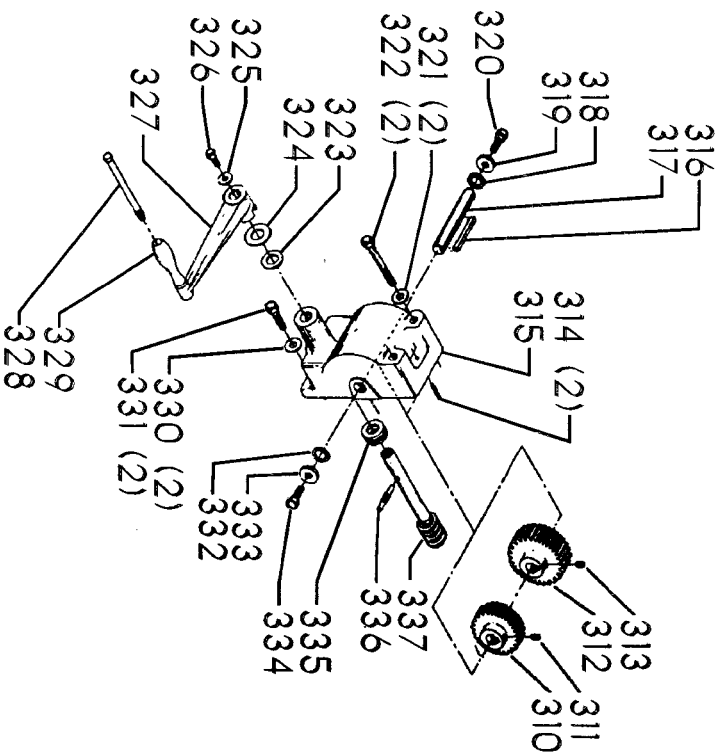

ITEMS ILLUSTRATED BELOW FOR USE WITH EARLY MODELS ONLY

Parts List for 70-387 Type 1

Item Number	Part Number	Description	Qty Required
1	402060545006	REAR GUARD	1
2	000000-00	No Longer Available	4
2	402007520001	WARNING LABEL	1
3	902030502974	SPEED NUT	6
4	402060315003	SHIELD	1
5	000000-00	No Longer Available	2
6	1200248	SHIFTER BRACKET ASSY	1
6	1200248	SHIFTER BRACKET ASSY	1
7	000000-00	No Longer Available	1
8	920040205384	BEARING	1
9	1200865	SPECIAL BOLT	1
10	1200219	ROD	1
11	906855S	CLIP	2
12	904150107008	RING	1
13	402041065010	SHAFT	1
14	927010102633	KEY	1
15	402040195001	CAM	1
16	1200266	SPEED CONTROL SCREW	2
17	489191-00	HEX NUT	2
18	402060545004	FRONT GUARD	1
19	901051931196	SCREW	4
20	901064502250S	DRIVE SCREW	4
21	402060370006	DIAL PLATE	1
22	1200225	PLUG	1
23	901041501111	SET SCREW	1
24	1202610	ROD ASSY	2
25	000000-00	No Longer Available	2

Parts List for 70-387 Type 1

Item Number	Part Number	Description	Qty Required
25	1641138	KNOB	2
26	402040755003	POINTER	1
27	1200224	HUB	1
28	928010413355	COIL SPRING	1
29	901041900225S	SET SCREW	1
30	1200296	MOTOR PLATE ASSY	1
31	000000-00	No Longer Available	4
32	902030002951	SPEED NUT	4
33	901010600649S	CAP SCREW	2
34	902030002951	SPEED NUT	2
35	902010101300S	HEX NUT	4
36	904010101620S	WASHER	4
40	901020100512	MACHINE SCREW	1
41	429010040004	CABLE CLAMP	1
42	901010600605	CAP SCREW	1
43	401040315005	COVER PLATE	4
44	904010101620S	WASHER	4
45	901010619534	BOLT	1
46	905010102718	ROLL PIN	1
47	1200228	COLUMN CLAMP	1
48	000000-00	No Longer Available	1
49	000000-00	No Longer Available	1
50	902010101300S	HEX NUT	2
51	000000-00	No Longer Available	2
52	906485S	SCREW	2
53	906482S	SPEED NUT	2
54	402060575001	HEAD	1