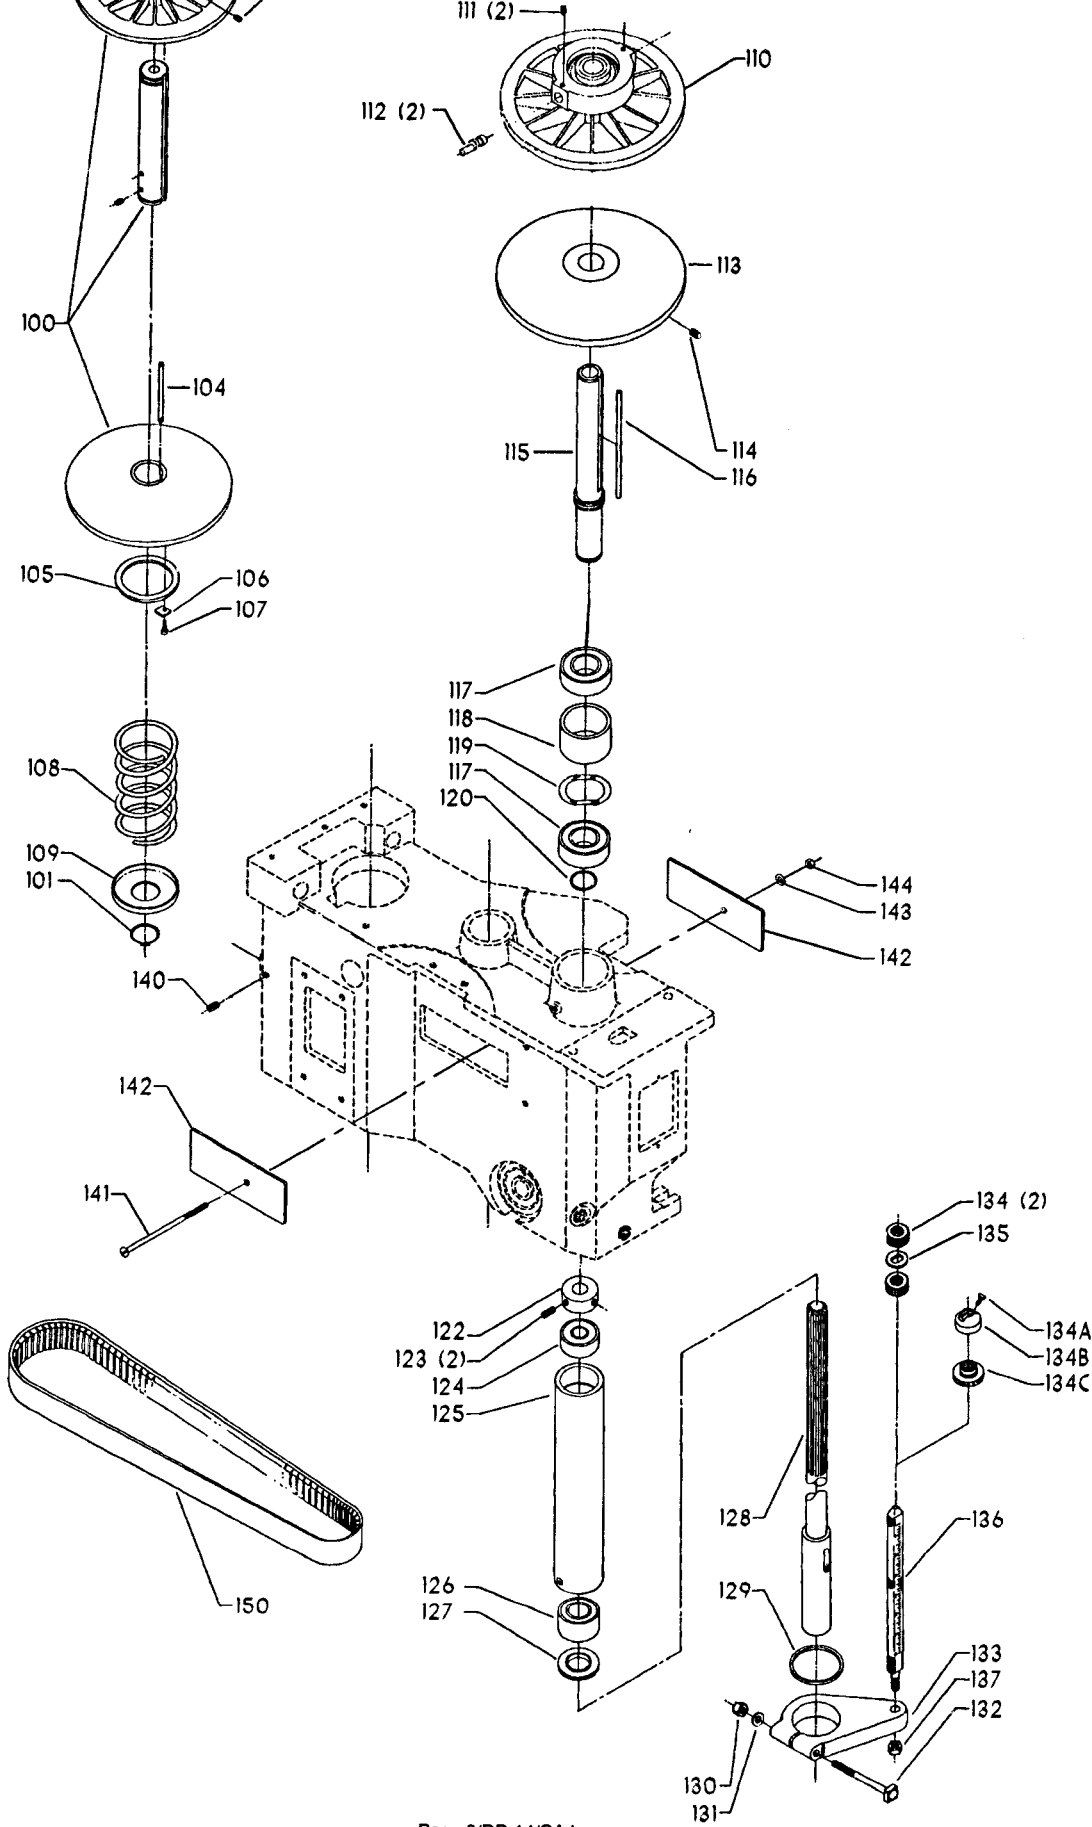

ITEMS ILLUSTRATED BELOW FOR USE WITH EARLY MODELS ONLY

Parts List for 70-387 Type 1

Item Number	Part Number	Description	Qty Required
1	402060545006	REAR GUARD	1
2	000000-00	No Longer Available	4
2	402007520001	WARNING LABEL	1
3	902030502974	SPEED NUT	6
4	402060315003	SHIELD	1
5	000000-00	No Longer Available	2
6	1200248	SHIFTER BRACKET ASSY	1
6	1200248	SHIFTER BRACKET ASSY	1
7	000000-00	No Longer Available	1
8	920040205384	BEARING	1
9	1200865	SPECIAL BOLT	1
10	1200219	ROD	1
11	906855S	CLIP	2
12	904150107008	RING	1
13	402041065010	SHAFT	1
14	927010102633	KEY	1
15	402040195001	CAM	1
16	1200266	SPEED CONTROL SCREW	2
17	489191-00	HEX NUT	2
18	402060545004	FRONT GUARD	1
19	901051931196	SCREW	4
20	901064502250S	DRIVE SCREW	4
21	402060370006	DIAL PLATE	1
22	1200225	PLUG	1
23	901041501111	SET SCREW	1
24	1202610	ROD ASSY	2
25	000000-00	No Longer Available	2

Parts List for 70-387 Type 1

Item Number	Part Number	Description	Qty Required
25	1641138	KNOB	2
26	402040755003	POINTER	1
27	1200224	HUB	1
28	928010413355	COIL SPRING	1
29	901041900225S	SET SCREW	1
30	1200296	MOTOR PLATE ASSY	1
31	000000-00	No Longer Available	4
32	902030002951	SPEED NUT	4
33	901010600649S	CAP SCREW	2
34	902030002951	SPEED NUT	2
35	902010101300S	HEX NUT	4
36	904010101620S	WASHER	4
40	901020100512	MACHINE SCREW	1
41	429010040004	CABLE CLAMP	1
42	901010600605	CAP SCREW	1
43	401040315005	COVER PLATE	4
44	904010101620S	WASHER	4
45	901010619534	BOLT	1
46	905010102718	ROLL PIN	1
47	1200228	COLUMN CLAMP	1
48	000000-00	No Longer Available	1
49	000000-00	No Longer Available	1
50	902010101300S	HEX NUT	2
51	000000-00	No Longer Available	2
52	906485S	SCREW	2
53	906482S	SPEED NUT	2
54	402060575001	HEAD	1