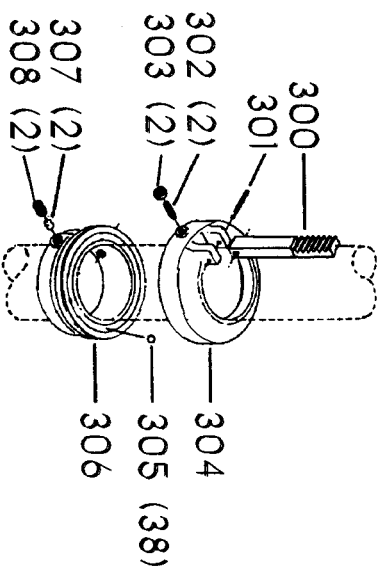

ITEMS ILLUSTRATED BELOW FOR USE WITH EARLY MODELS ONLY

Parts List for 70-387 Type 1

Item Number	Part Number	Description	Qty Required
1	402060545006	REAR GUARD	1
2	000000-00	No Longer Available	4
2	402007520001	WARNING LABEL	1
3	902030502974	SPEED NUT	6
4	402060315003	SHIELD	1
5	000000-00	No Longer Available	2
6	1200248	SHIFTER BRACKET ASSY	1
6	1200248	SHIFTER BRACKET ASSY	1
7	000000-00	No Longer Available	1
8	920040205384	BEARING	1
9	1200865	SPECIAL BOLT	1
10	1200219	ROD	1
11	906855S	CLIP	2
12	904150107008	RING	1
13	402041065010	SHAFT	1
14	927010102633	KEY	1
15	402040195001	CAM	1
16	1200266	SPEED CONTROL SCREW	2
17	489191-00	HEX NUT	2
18	402060545004	FRONT GUARD	1
19	901051931196	SCREW	4
20	901064502250S	DRIVE SCREW	4
21	402060370006	DIAL PLATE	1
22	1200225	PLUG	1
23	901041501111	SET SCREW	1
24	1202610	ROD ASSY	2
25	000000-00	No Longer Available	2

Parts List for 70-387 Type 1

Item Number	Part Number	Description	Qty Required
25	1641138	KNOB	2
26	402040755003	POINTER	1
27	1200224	HUB	1
28	928010413355	COIL SPRING	1
29	901041900225S	SET SCREW	1
30	1200296	MOTOR PLATE ASSY	1
31	000000-00	No Longer Available	4
32	902030002951	SPEED NUT	4
33	901010600649S	CAP SCREW	2
34	902030002951	SPEED NUT	2
35	902010101300S	HEX NUT	4
36	904010101620S	WASHER	4
40	901020100512	MACHINE SCREW	1
41	429010040004	CABLE CLAMP	1
42	901010600605	CAP SCREW	1
43	401040315005	COVER PLATE	4
44	904010101620S	WASHER	4
45	901010619534	BOLT	1
46	905010102718	ROLL PIN	1
47	1200228	COLUMN CLAMP	1
48	000000-00	No Longer Available	1
49	000000-00	No Longer Available	1
50	902010101300S	HEX NUT	2
51	000000-00	No Longer Available	2
52	906485S	SCREW	2
53	906482S	SPEED NUT	2
54	402060575001	HEAD	1