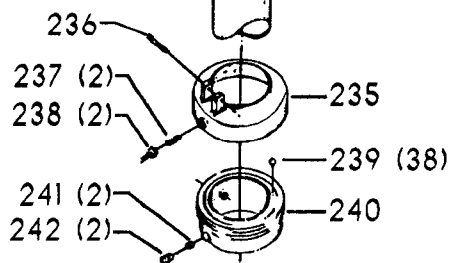

ITEMS ILLUSTRATED BELOW FOR USE WITH EARLY MODELS ONLY

Parts List for 70-387 Type 1

Item Number	Part Number	Description	Qty Required
1	402060545006	REAR GUARD	1
2	000000-00	No Longer Available	4
2	402007520001	WARNING LABEL	1
3	902030502974	SPEED NUT	6
4	402060315003	SHIELD	1
5	000000-00	No Longer Available	2
6	1200248	SHIFTER BRACKET ASSY	1
6	1200248	SHIFTER BRACKET ASSY	1
7	000000-00	No Longer Available	1
8	920040205384	BEARING	1
9	1200865	SPECIAL BOLT	1
10	1200219	ROD	1
11	906855S	CLIP	2
12	904150107008	RING	1
13	402041065010	SHAFT	1
14	927010102633	KEY	1
15	402040195001	CAM	1
16	1200266	SPEED CONTROL SCREW	2
17	489191-00	HEX NUT	2
18	402060545004	FRONT GUARD	1
19	901051931196	SCREW	4
20	901064502250S	DRIVE SCREW	4
21	402060370006	DIAL PLATE	1
22	1200225	PLUG	1
23	901041501111	SET SCREW	1
24	1202610	ROD ASSY	2
25	000000-00	No Longer Available	2

Parts List for 70-387 Type 1

Item Number	Part Number	Description	Qty Required
25	1641138	KNOB	2
26	402040755003	POINTER	1
27	1200224	HUB	1
28	928010413355	COIL SPRING	1
29	901041900225S	SET SCREW	1
30	1200296	MOTOR PLATE ASSY	1
31	000000-00	No Longer Available	4
32	902030002951	SPEED NUT	4
33	901010600649S	CAP SCREW	2
34	902030002951	SPEED NUT	2
35	902010101300S	HEX NUT	4
36	904010101620S	WASHER	4
40	901020100512	MACHINE SCREW	1
41	429010040004	CABLE CLAMP	1
42	901010600605	CAP SCREW	1
43	401040315005	COVER PLATE	4
44	904010101620S	WASHER	4
45	901010619534	BOLT	1
46	905010102718	ROLL PIN	1
47	1200228	COLUMN CLAMP	1
48	000000-00	No Longer Available	1
49	000000-00	No Longer Available	1
50	902010101300S	HEX NUT	2
51	000000-00	No Longer Available	2
52	906485S	SCREW	2
53	906482S	SPEED NUT	2
54	402060575001	HEAD	1