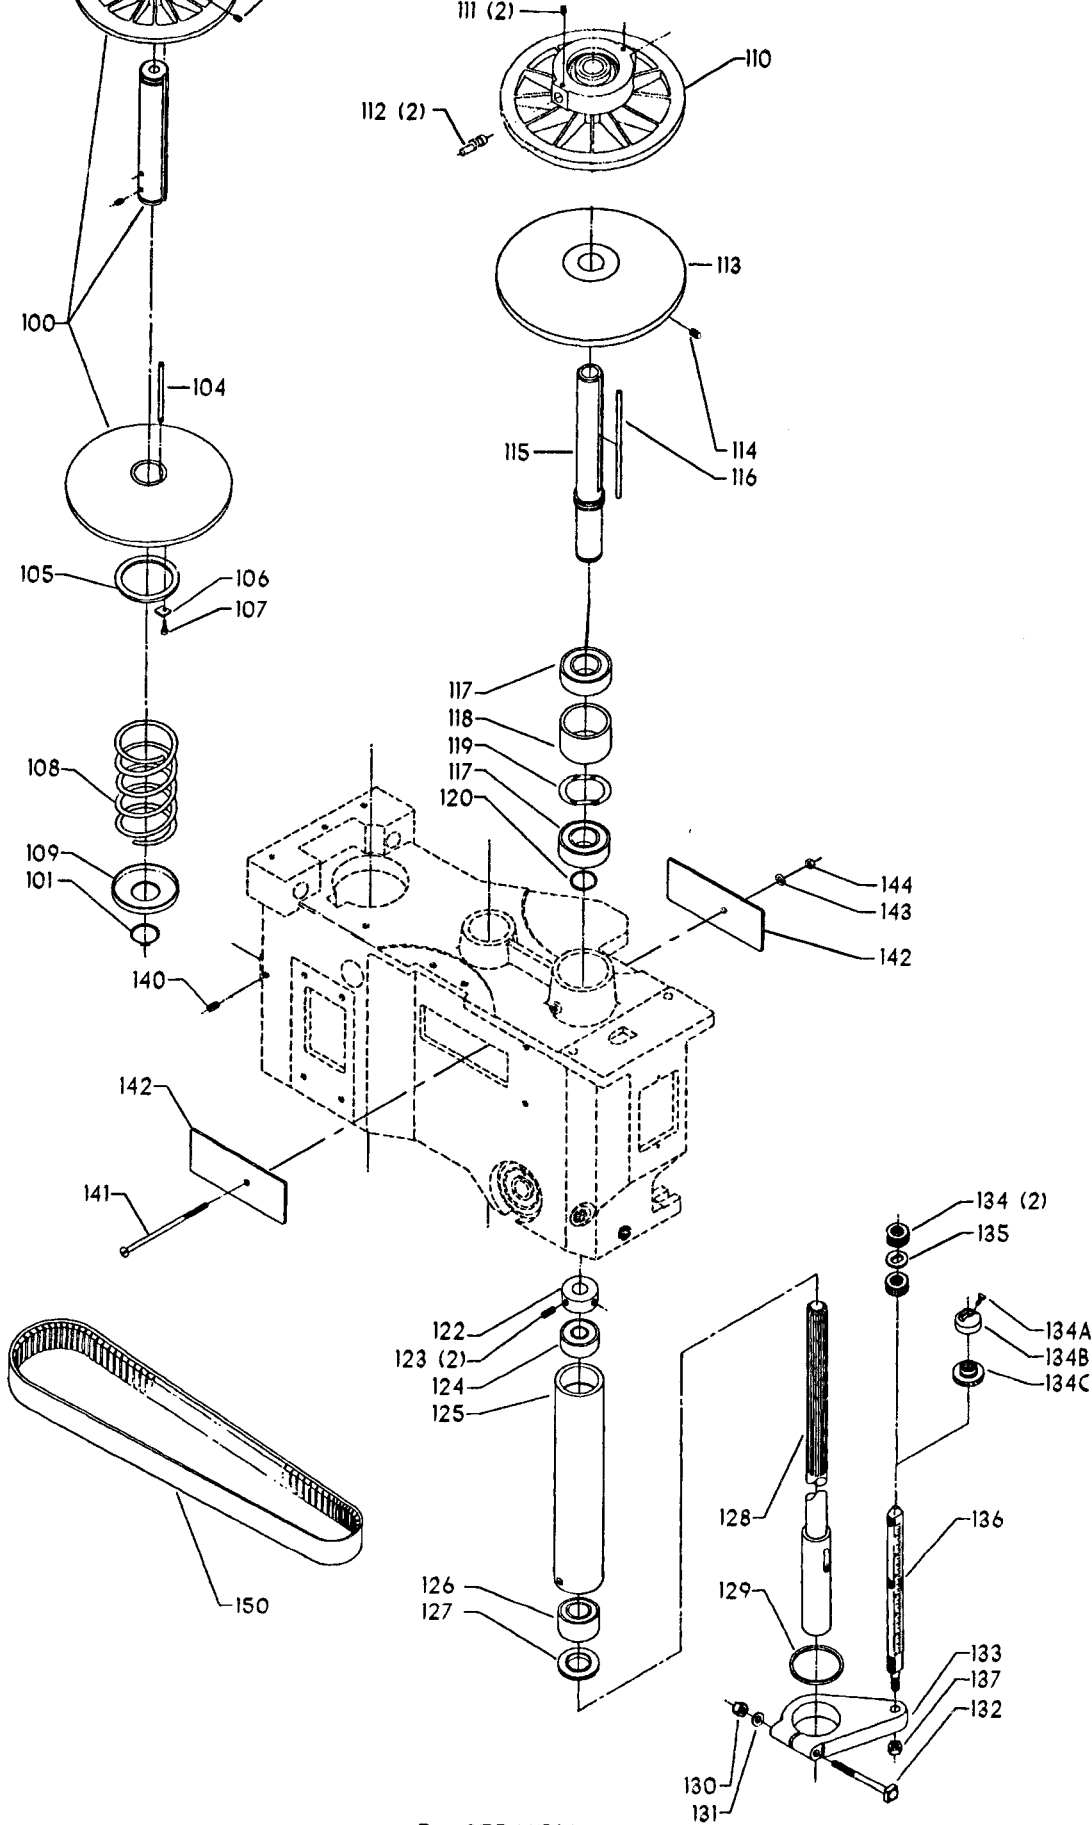

ITEMS ILLUSTRATED BELOW FOR USE WITH EARLY MODELS ONLY

Parts List for 70-393 Type 1

Item Number	Part Number	Description	Qty Required
1	402060545006	REAR GUARD	1
2	000000-00	No Longer Available	4
2	402007520001	WARNING LABEL	1
3	902030502974	SPEED NUT	6
4	402060315003	SHIELD	1
5	000000-00	No Longer Available	2
6	1200248	SHIFTER BRACKET ASSY	1
6	1200248	SHIFTER BRACKET ASSY	1
7	000000-00	No Longer Available	1
8	920040205384	BEARING	1
9	1200865	SPECIAL BOLT	1
10	1200219	ROD	1
11	906855S	CLIP	2
12	904150107008	RING	1
13	402041065010	SHAFT	1
14	927010102633	KEY	1
15	402040195001	CAM	1
16	1200266	SPEED CONTROL SCREW	2
17	489191-00	HEX NUT	2
18	402060545004	FRONT GUARD	1
19	901051931196	SCREW	4
20	901064502250S	DRIVE SCREW	4
21	402060370006	DIAL PLATE	1
22	1200225	PLUG	1
23	901041501111	SET SCREW	1
24	1202610	ROD ASSY	2
25	000000-00	No Longer Available	2

Parts List for 70-393 Type 1

Item Number	Part Number	Description	Qty Required
25	1641138	KNOB	2
26	402040755003	POINTER	1
27	1200224	HUB	1
28	928010413355	COIL SPRING	1
29	901041900225S	SET SCREW	1
30	1200296	MOTOR PLATE ASSY	1
31	000000-00	No Longer Available	4
32	902030002951	SPEED NUT	4
33	901010600649S	CAP SCREW	2
34	902030002951	SPEED NUT	2
35	902010101300S	HEX NUT	4
36	904010101620S	WASHER	4
40	901020100512	MACHINE SCREW	1
41	429010040004	CABLE CLAMP	1
42	901010600605	CAP SCREW	1
43	401040315005	COVER PLATE	4
44	904010101620S	WASHER	4
45	901010619534	BOLT	1
46	905010102718	ROLL PIN	1
47	1200228	COLUMN CLAMP	1
48	000000-00	No Longer Available	1
49	000000-00	No Longer Available	1
50	902010101300S	HEX NUT	2
51	000000-00	No Longer Available	2
52	906485S	SCREW	2
53	906482S	SPEED NUT	2
54	402060575001	HEAD	1