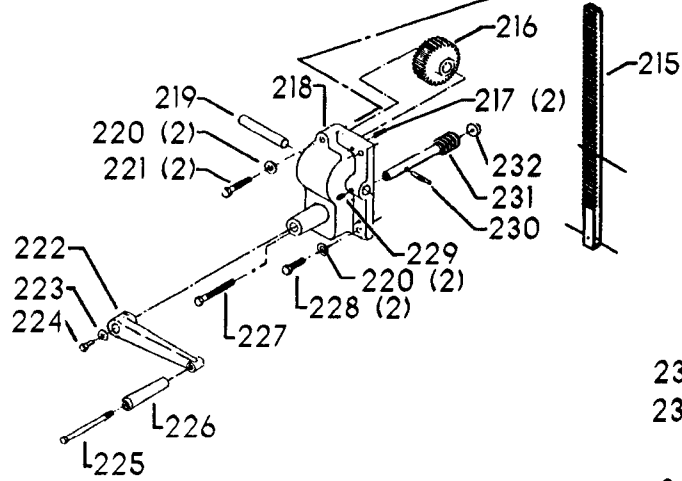

ITEMS ILLUSTRATED BELOW FOR USE WITH EARLY MODELS ONLY

Parts List for 70-393 Type 1

Item Number	Part Number	Description	Qty Required
1	402060545006	REAR GUARD	1
2	000000-00	No Longer Available	4
2	402007520001	WARNING LABEL	1
3	902030502974	SPEED NUT	6
4	402060315003	SHIELD	1
5	000000-00	No Longer Available	2
6	1200248	SHIFTER BRACKET ASSY	1
6	1200248	SHIFTER BRACKET ASSY	1
7	000000-00	No Longer Available	1
8	920040205384	BEARING	1
9	1200865	SPECIAL BOLT	1
10	1200219	ROD	1
11	906855S	CLIP	2
12	904150107008	RING	1
13	402041065010	SHAFT	1
14	927010102633	KEY	1
15	402040195001	CAM	1
16	1200266	SPEED CONTROL SCREW	2
17	489191-00	HEX NUT	2
18	402060545004	FRONT GUARD	1
19	901051931196	SCREW	4
20	901064502250S	DRIVE SCREW	4
21	402060370006	DIAL PLATE	1
22	1200225	PLUG	1
23	901041501111	SET SCREW	1
24	1202610	ROD ASSY	2
25	000000-00	No Longer Available	2

Parts List for 70-393 Type 1

Item Number	Part Number	Description	Qty Required
25	1641138	KNOB	2
26	402040755003	POINTER	1
27	1200224	HUB	1
28	928010413355	COIL SPRING	1
29	901041900225S	SET SCREW	1
30	1200296	MOTOR PLATE ASSY	1
31	000000-00	No Longer Available	4
32	902030002951	SPEED NUT	4
33	901010600649S	CAP SCREW	2
34	902030002951	SPEED NUT	2
35	902010101300S	HEX NUT	4
36	904010101620S	WASHER	4
40	901020100512	MACHINE SCREW	1
41	429010040004	CABLE CLAMP	1
42	901010600605	CAP SCREW	1
43	401040315005	COVER PLATE	4
44	904010101620S	WASHER	4
45	901010619534	BOLT	1
46	905010102718	ROLL PIN	1
47	1200228	COLUMN CLAMP	1
48	000000-00	No Longer Available	1
49	000000-00	No Longer Available	1
50	902010101300S	HEX NUT	2
51	000000-00	No Longer Available	2
52	906485S	SCREW	2
53	906482S	SPEED NUT	2
54	402060575001	HEAD	1