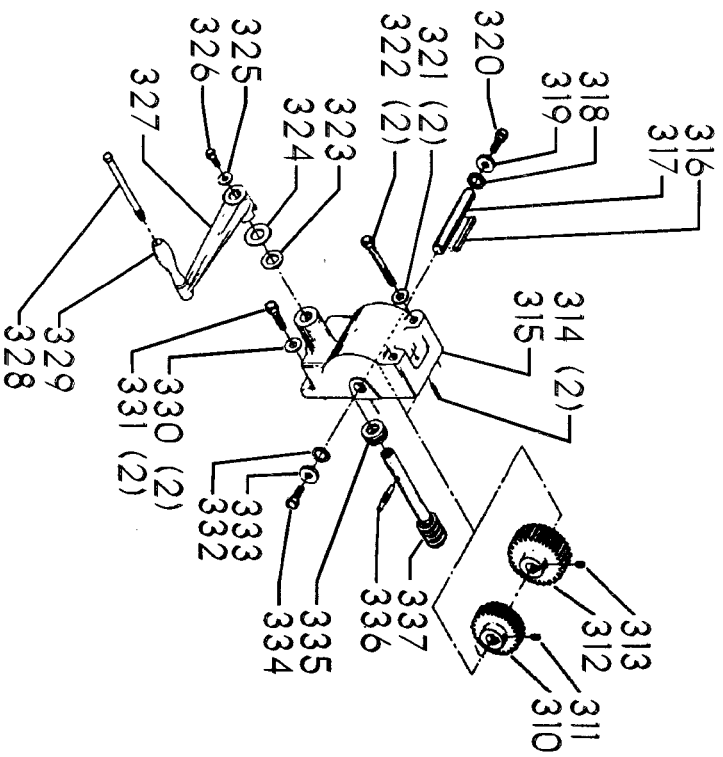

ITEMS ILLUSTRATED BELOW FOR USE WITH EARLY MODELS ONLY

Parts List for 70-393 Type 1

Item Number	Part Number	Description	Qty Required
1	402060545006	REAR GUARD	1
2	000000-00	No Longer Available	4
2	402007520001	WARNING LABEL	1
3	902030502974	SPEED NUT	6
4	402060315003	SHIELD	1
5	000000-00	No Longer Available	2
6	1200248	SHIFTER BRACKET ASSY	1
6	1200248	SHIFTER BRACKET ASSY	1
7	000000-00	No Longer Available	1
8	920040205384	BEARING	1
9	1200865	SPECIAL BOLT	1
10	1200219	ROD	1
11	906855S	CLIP	2
12	904150107008	RING	1
13	402041065010	SHAFT	1
14	927010102633	KEY	1
15	402040195001	CAM	1
16	1200266	SPEED CONTROL SCREW	2
17	489191-00	HEX NUT	2
18	402060545004	FRONT GUARD	1
19	901051931196	SCREW	4
20	901064502250S	DRIVE SCREW	4
21	402060370006	DIAL PLATE	1
22	1200225	PLUG	1
23	901041501111	SET SCREW	1
24	1202610	ROD ASSY	2
25	000000-00	No Longer Available	2

Parts List for 70-393 Type 1

Item Number	Part Number	Description	Qty Required
25	1641138	KNOB	2
26	402040755003	POINTER	1
27	1200224	HUB	1
28	928010413355	COIL SPRING	1
29	901041900225S	SET SCREW	1
30	1200296	MOTOR PLATE ASSY	1
31	000000-00	No Longer Available	4
32	902030002951	SPEED NUT	4
33	901010600649S	CAP SCREW	2
34	902030002951	SPEED NUT	2
35	902010101300S	HEX NUT	4
36	904010101620S	WASHER	4
40	901020100512	MACHINE SCREW	1
41	429010040004	CABLE CLAMP	1
42	901010600605	CAP SCREW	1
43	401040315005	COVER PLATE	4
44	904010101620S	WASHER	4
45	901010619534	BOLT	1
46	905010102718	ROLL PIN	1
47	1200228	COLUMN CLAMP	1
48	000000-00	No Longer Available	1
49	000000-00	No Longer Available	1
50	902010101300S	HEX NUT	2
51	000000-00	No Longer Available	2
52	906485S	SCREW	2
53	906482S	SPEED NUT	2
54	402060575001	HEAD	1