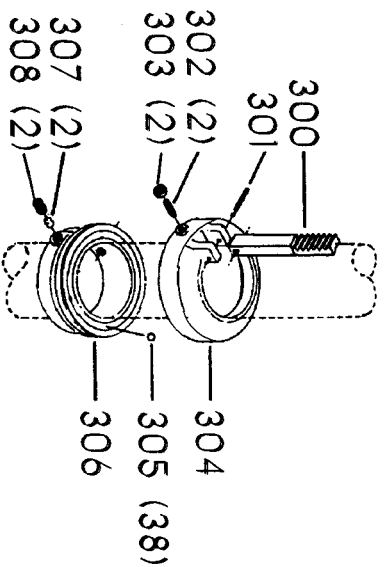

ITEMS ILLUSTRATED BELOW FOR USE WITH EARLY MODELS ONLY

Parts List for 70-393 Type 1

Item Number	Part Number	Description	Qty Required
1	402060545006	REAR GUARD	1
2	000000-00	No Longer Available	4
2	402007520001	WARNING LABEL	1
3	902030502974	SPEED NUT	6
4	402060315003	SHIELD	1
5	000000-00	No Longer Available	2
6	1200248	SHIFTER BRACKET ASSY	1
6	1200248	SHIFTER BRACKET ASSY	1
7	000000-00	No Longer Available	1
8	920040205384	BEARING	1
9	1200865	SPECIAL BOLT	1
10	1200219	ROD	1
11	906855S	CLIP	2
12	904150107008	RING	1
13	402041065010	SHAFT	1
14	927010102633	KEY	1
15	402040195001	CAM	1
16	1200266	SPEED CONTROL SCREW	2
17	489191-00	HEX NUT	2
18	402060545004	FRONT GUARD	1
19	901051931196	SCREW	4
20	901064502250S	DRIVE SCREW	4
21	402060370006	DIAL PLATE	1
22	1200225	PLUG	1
23	901041501111	SET SCREW	1
24	1202610	ROD ASSY	2
25	000000-00	No Longer Available	2

Parts List for 70-393 Type 1

Item Number	Part Number	Description	Qty Required
25	1641138	KNOB	2
26	402040755003	POINTER	1
27	1200224	HUB	1
28	928010413355	COIL SPRING	1
29	901041900225S	SET SCREW	1
30	1200296	MOTOR PLATE ASSY	1
31	000000-00	No Longer Available	4
32	902030002951	SPEED NUT	4
33	901010600649S	CAP SCREW	2
34	902030002951	SPEED NUT	2
35	902010101300S	HEX NUT	4
36	904010101620S	WASHER	4
40	901020100512	MACHINE SCREW	1
41	429010040004	CABLE CLAMP	1
42	901010600605	CAP SCREW	1
43	401040315005	COVER PLATE	4
44	904010101620S	WASHER	4
45	901010619534	BOLT	1
46	905010102718	ROLL PIN	1
47	1200228	COLUMN CLAMP	1
48	000000-00	No Longer Available	1
49	000000-00	No Longer Available	1
50	902010101300S	HEX NUT	2
51	000000-00	No Longer Available	2
52	906485S	SCREW	2
53	906482S	SPEED NUT	2
54	402060575001	HEAD	1