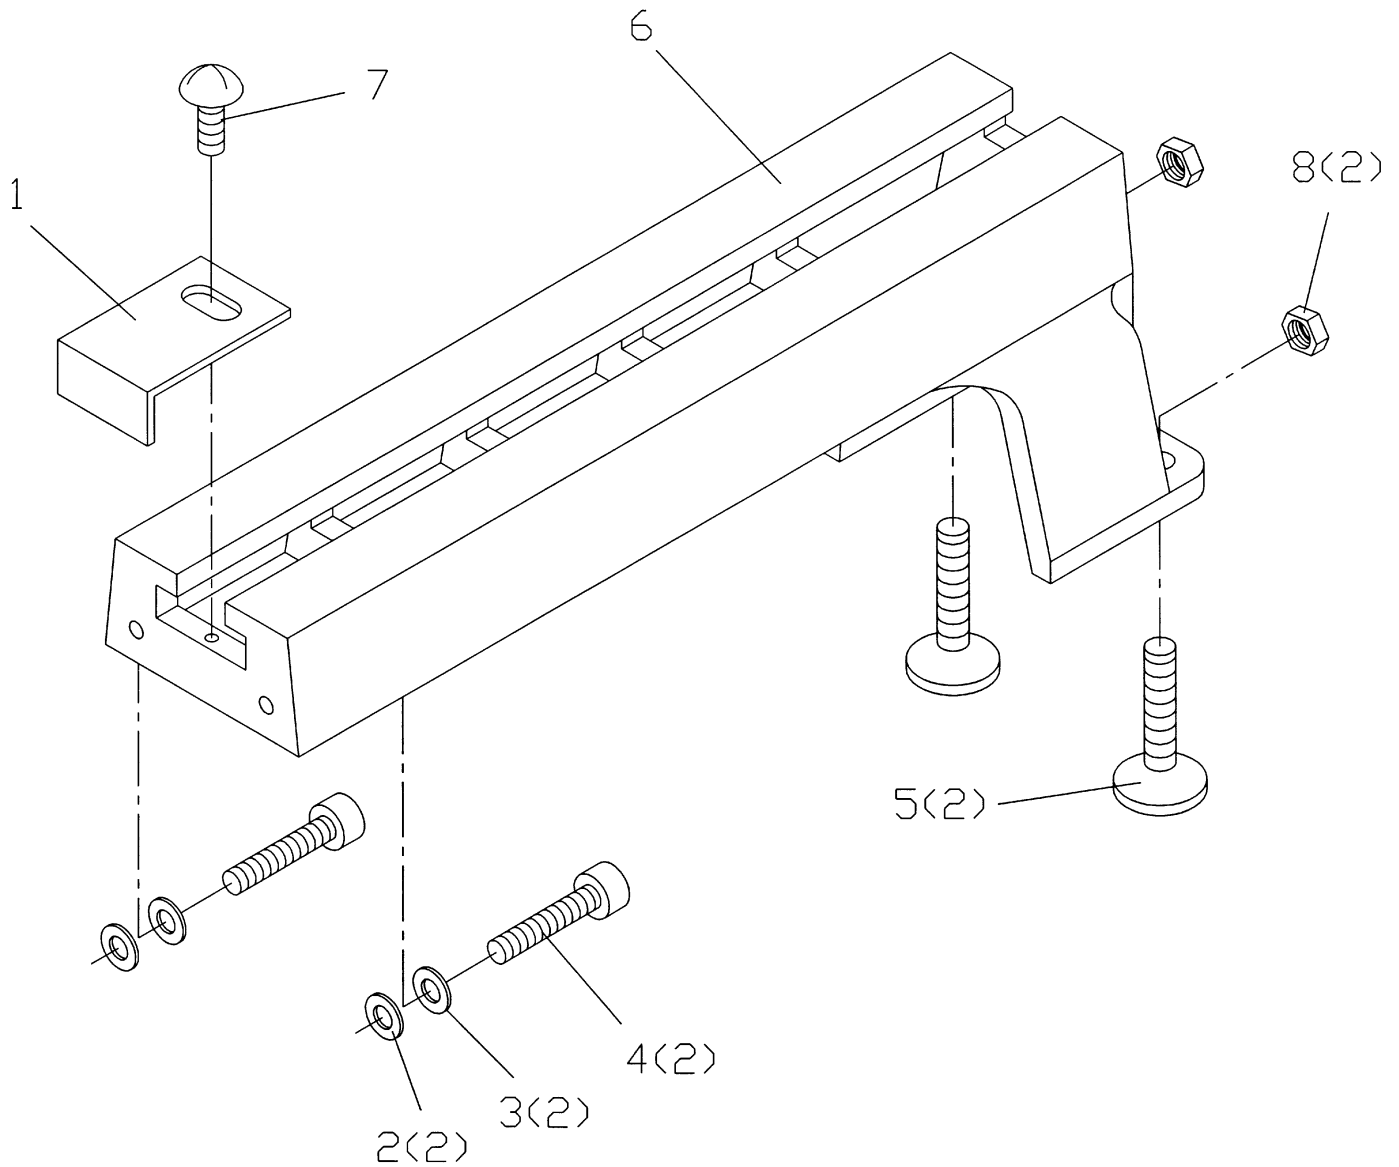

Parts Breakdown

Parts List for JML-1014 Bed Extension

Index No.	Part No.	Description	Size	Quantity
1	JML-BE01	Plate		1
2	TS-0680031	Flat Washer	5/16	2
3	TS-0720081	Lock Washer	5/16	2
4	TS-0208061	Hex Socket Cap Screw	5/16 x 1	2
5	JML-BE05	Level Pad		2
6	JML-BE06	Extension Bed		1
7	TS-081B05	Screw	1/4 x 1/2	1
8	TS-0561021	Hex Nut	3/8	2