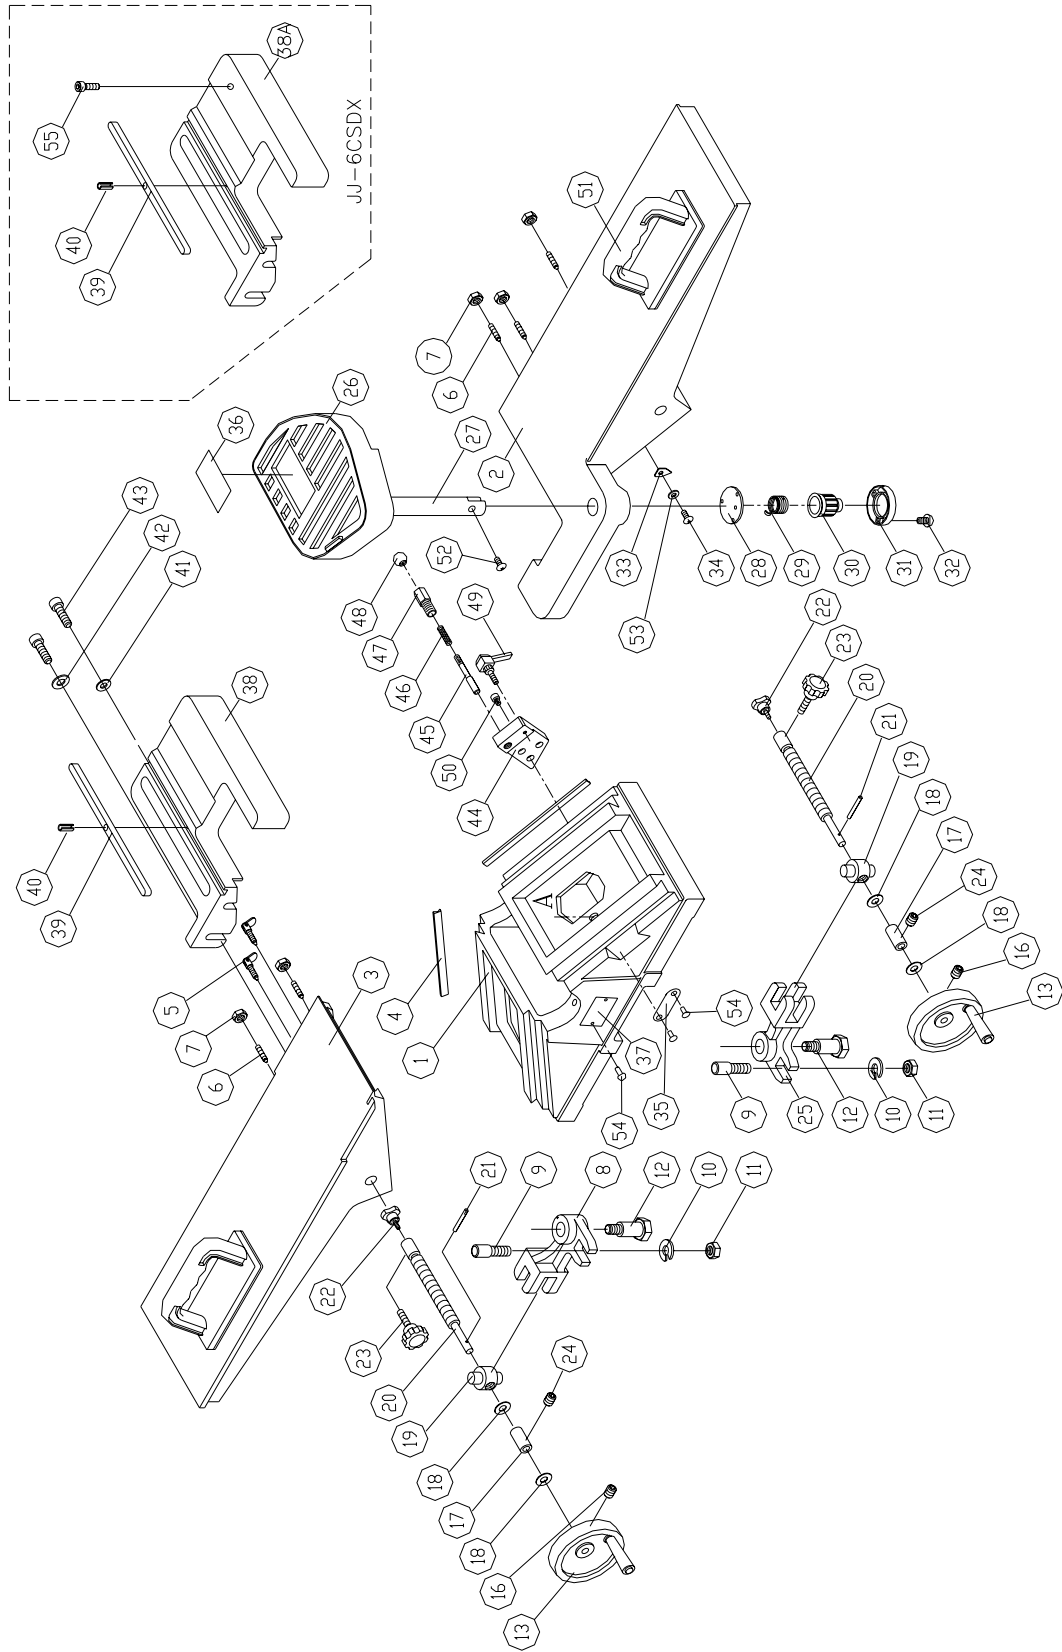

54	5F-H051	Rivet	6
55	TS-0207021	Socket Head Cap Screw (JJ-6CSDX)	1/4"-20x1/2" 1

Cutterhead – Parts and Assembly JJ-6CSX

Index No.	Part No.	Description	Size	Qty.
.....	JEE-C01A	Cutterhead Assembly (Index #s 1-14)	1
1	JC-C06	Hex Screw	12
2	TS-0720091	Lock Washer	3/8"	2
3	JEA-B01	Bolt	2
4	3H-C02	Bearing Housing	1
5	BB-6202ZZ	Ball Bearing	6202ZZ	1
6	JEE-C01	Cutterhead	1
7	5F-G108	Key	5x5x25	1
8	BB-6203ZZ	Ball Bearing	6203ZZ	1
9	JH-C04	Bearing Housing	1
10	JH-C07	Cutterhead Pulley	1
11	TS-0267041	Set Screw	1/4"-20x3/8"	2
12	708801	Knife for JJ-6CSX (set of 3)	1
13	5AH-D06A	Flat Head Socket Screw	6
14	JI-C02	Knife Lock Bar	3