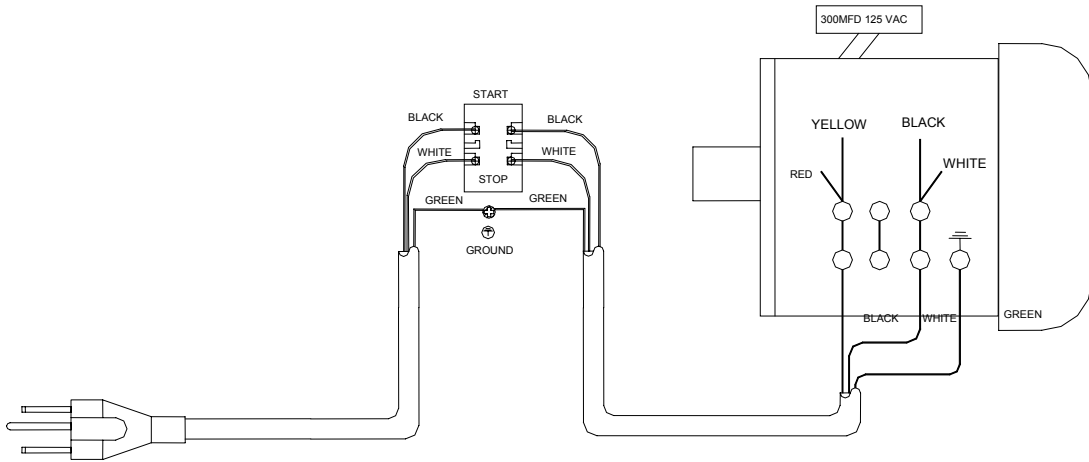

Wiring Diagram – All Models

ELECTRICAL SCHEMATIC - 115V