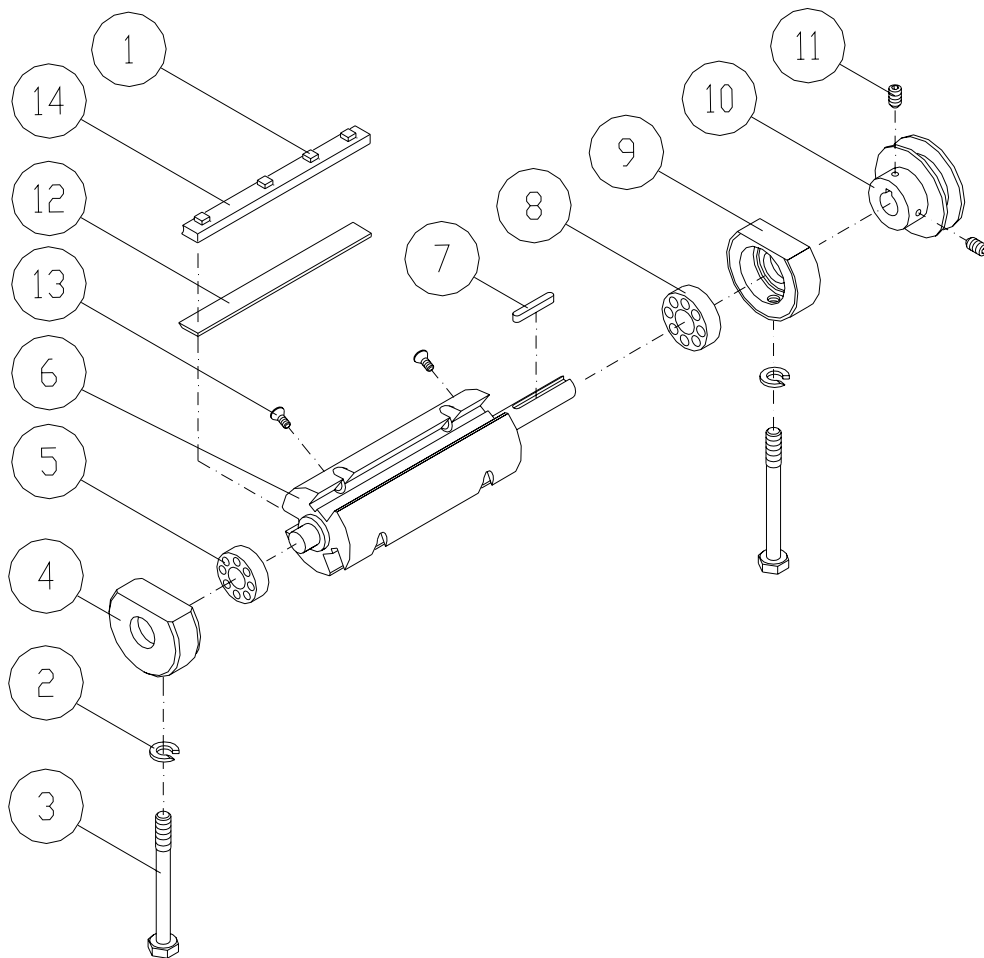

Cutterhead – Parts and Assembly JJ-6CSX

Index No.	Part No.	Description	Size	Qty.
.....	JEE-C01A	Cutterhead Assembly (Index #s 1-14)	.....	1
1	JC-C06	Hex Screw	.....	12
2	TS-0720091	Lock Washer	3/8"	2
3	JEA-B01	Bolt	.....	2
4	3H-C02	Bearing Housing	.....	1
5	BB-6202ZZ	Ball Bearing	6202ZZ	1
6	JEE-C01	Cutterhead	.....	1
7	5F-G108	Key	5x5x25	1
8	BB-6203ZZ	Ball Bearing	6203ZZ	1
9	JH-C04	Bearing Housing	.....	1
10	JH-C07	Cutterhead Pulley	.....	1
11	TS-0267041	Set Screw	1/4"-20x3/8"	2
12	708801	Knife for JJ-6CSX (set of 3)	.....	1
13	5AH-D06A	Flat Head Socket Screw	.....	6
14	JI-C02	Knife Lock Bar	.....	3