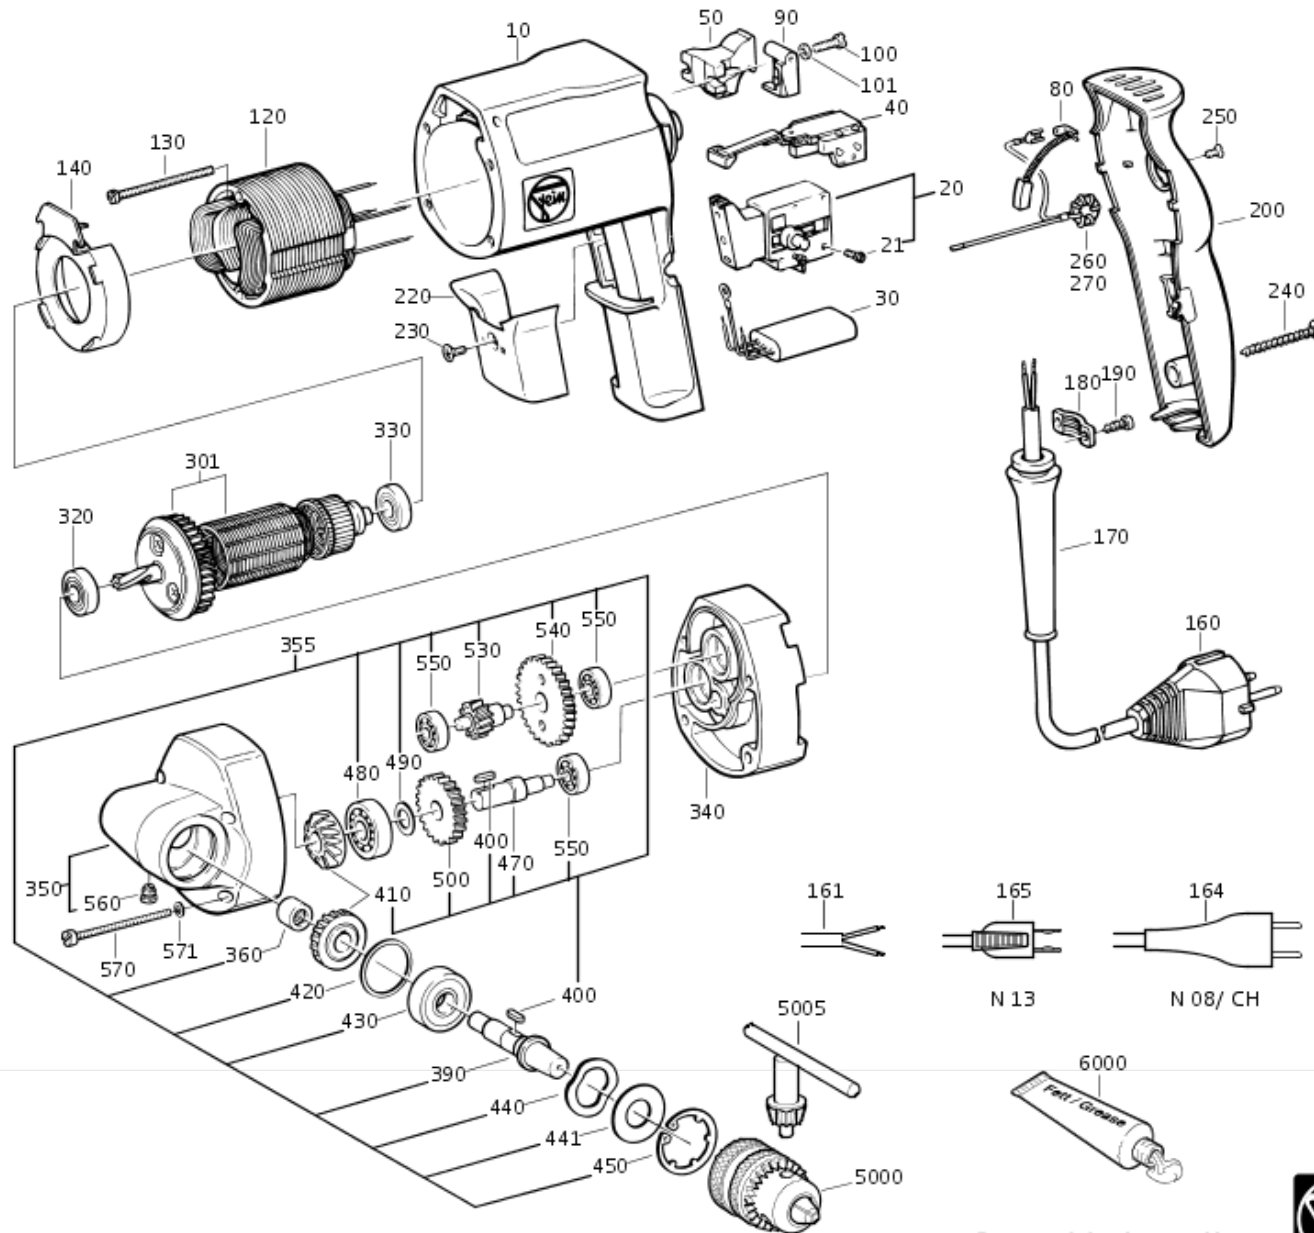

Type:
Part no.:

ASzxeu 636-1 (60Hz,110V)
72053413115

7 205 34 - ASzxeu 636-1 Kinetik

Powered by innovation