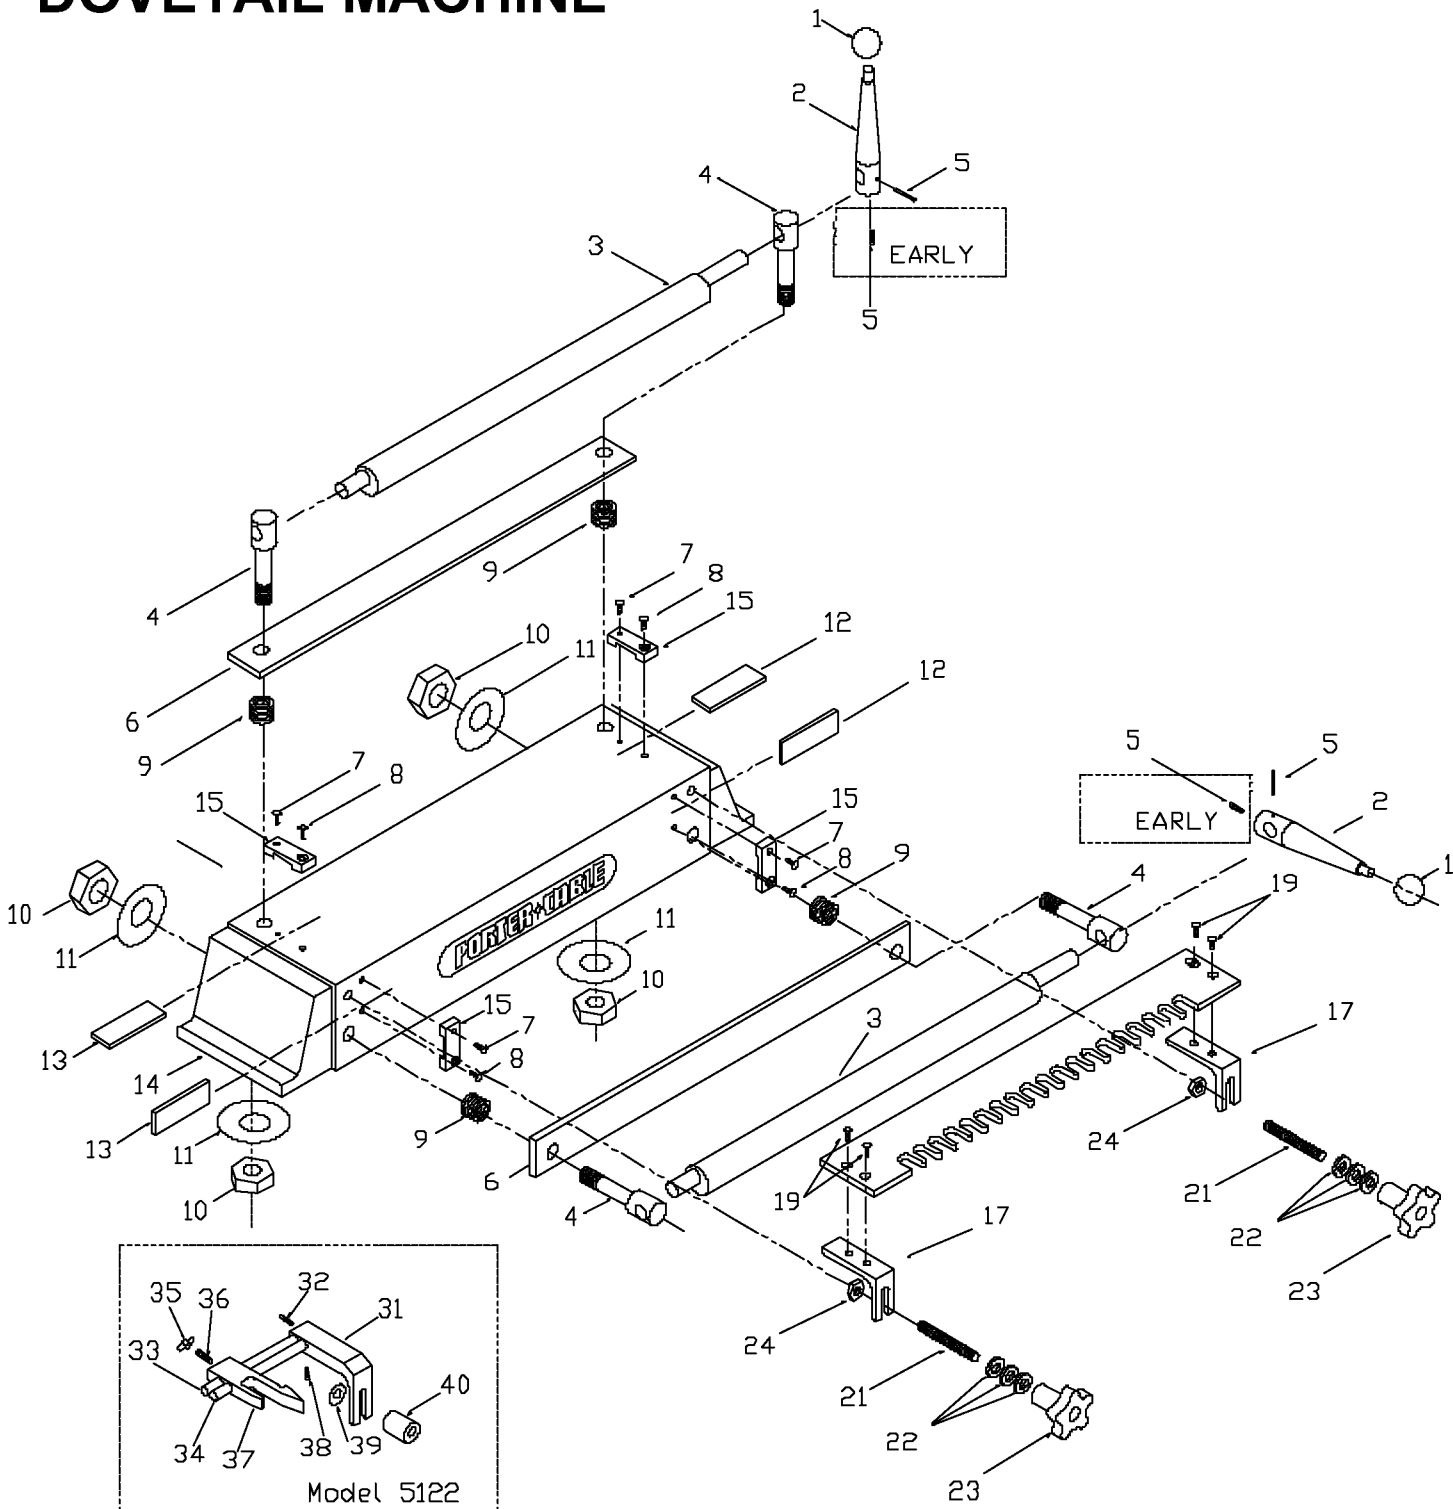

# PORTER-CABLE

### DOVETAIL MACHINE

5116  
7116

## Parts List for 7216 Type 1

Item Number	Part Number	Description	Qty Required
1	699409	KNOB	1
2	699520	HANDLE	1
3	000000-00	No Longer Available	1
4	699422	EYE BOLT	1
5	699535	ROLLED PIN	1
6	877000	CLAMP BAR	1
7	699411	SCREW	10
8	699408	SCREW	10
9	699404	SPRING	10
10	852573	NUT	10
11	848508	WASHER	10
12	699424	SCALE-RH	1
13	699461	SCALE-LH	1
14	877003	BASE	1
15	000000-00	No Longer Available	4
17	000000-00	No Longer Available	1
17	000000-00	No Longer Available	1
17	000000-00	No Longer Available	1
19	000000-00	No Longer Available	1
19	699408	SCREW	1
21	699444	SET SCREW & NUT	10
22	699418	SPACER 1/8	10
23	699402	KNOB	1
24	699406	LOCKNUT	10
25	698110	ALLEN WRENCH T2	1
27	699444	SET SCREW & NUT	10
31	000000-00	No Longer Available	1

## Parts List for 7216 Type 1

Item Number	Part Number	Description	Qty Required
32	699441	SET SCREW	10
33	877001	ROD	1
34	877001	ROD	1
35	699429	COVER FOR THUMBSCREW	1
36	803161	SCREW	10
37	000000-00	No Longer Available	1
37	000000-00	No Longer Available	1
38	802388	SCREW	10
39	699425	SPACER 1/32	10
40	699454	SPACER 1 1/8 INCH	10
50	000000-00	No Longer Available	1
54	42046	TEMPLET GUIDE	1
55	42237	LOCK NUT	1
60	000000-00	No Longer Available	1
62	000000-00	No Longer Available	1
63	42054	TEMPLET GUIDE	1
64	42237	LOCK NUT	1
70	877014	1/2IN BOX JOINT TEMP	1
72	000000-00	No Longer Available	1
73	000000-00	No Longer Available	1
74	42046	TEMPLET GUIDE	1
75	42237	LOCK NUT	1
80	000000-00	No Longer Available	1
82	877027	1/2IN HAND TAIL TEMP	1
86	42046	TEMPLET GUIDE	1
87	42237	LOCK NUT	1
90	877030	ADJ THROUGH TEMP	1