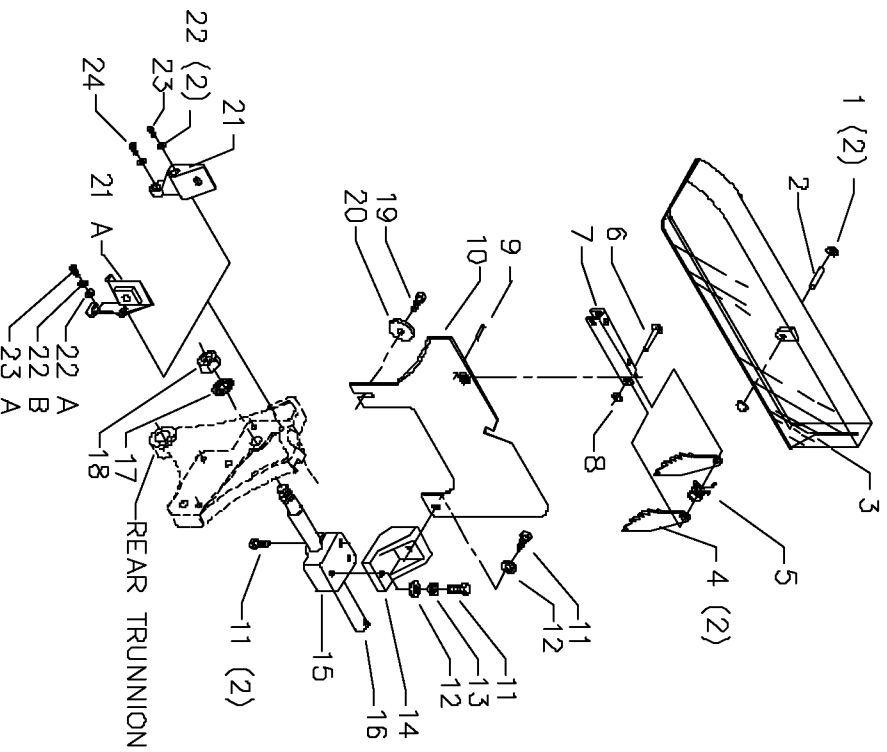

734639
BLADE GUARD

A18

PART NO. 422-04-655-0023

DATE: 07-18-02

Parts List for 734639 Type 1

Item Number	Part Number	Description	Qty Required
1	1086388	PUSH NUT CAP	2
2	1087811	PIN	1
3	1086935	BLADE GUARD	1
3	1086334	SEE THRU GUARD	1
4	422160470001	KICK BACK FINGER	2
5	1086353	SPRING	1
6	422040710007	PIN	1
7	1086337	PIVOT BRACKET	1
8	1086387	PUSH NUT	1
9	905010106729	PIN	1
10	422040860002	SPLITTER W/BUSHING	1
11	901010600608	CAP SCREW	2
12	904010101620	WASHER	1
13	904020101703	LOCK WASHER	1
14	422040140052	SPLITTER BRACKET	1
15	422040140053	BRACKET	1
16	422040895003	SHAFT	1
17	904030201751	LOCK WASHER	1
18	902010201226	NUT	1
19	901010600649	CAP SCREW	1
20	422030720001	PLATE	1
21	422040140037	SPLITTER BRACKET	1
21	422043140017	BRACKET ASSY	1
22	904010312934	WASHER	2
22	904010101620	WASHER	1
22	904020101703	LOCK WASHER	1
23	901030100230	SCREW	1

Parts List for 734639 Type 1

Item Number	Part Number	Description	Qty Required
23	901030100762	CAP SCREW	1
24	901030100755	CAP SCREW	1