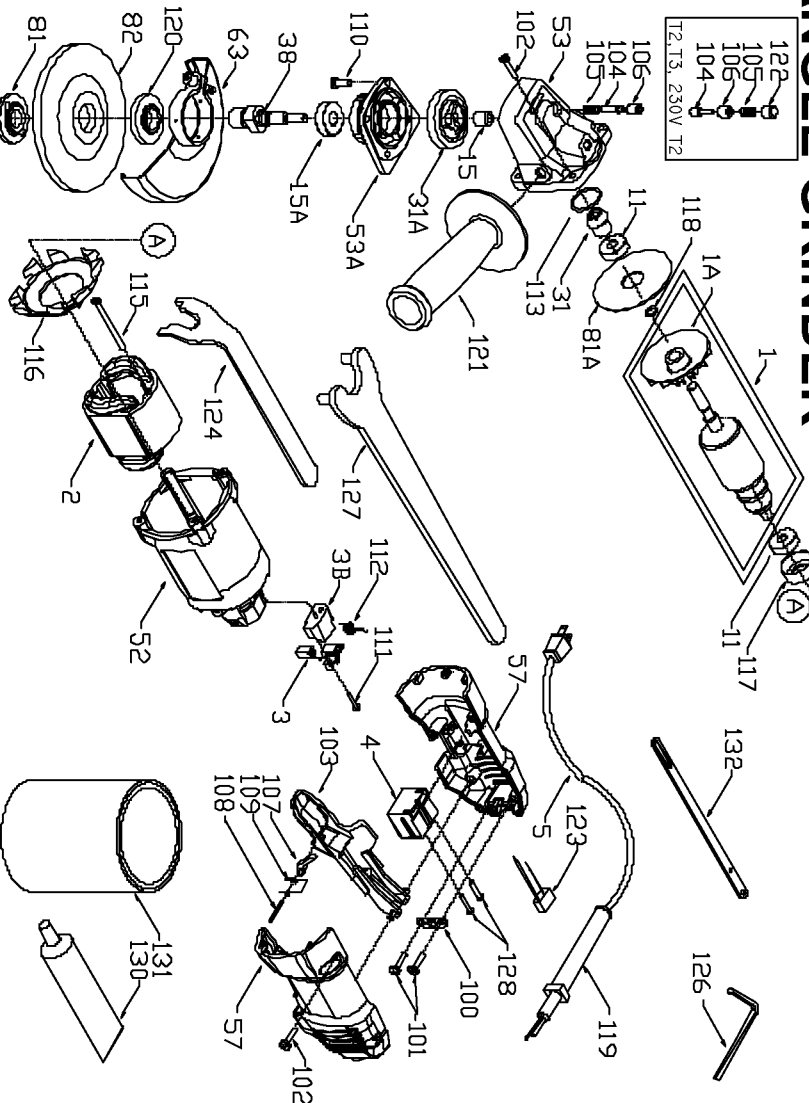

PORTER-CABLE RIGHT ANGLE GRINDER

WARNING: Electrical repairs should only be attempted by trained repairmen. Contact the nearest Porter-Cable Service Center or other competent repair center.

7406

Parts List for 7406 Type 2

Item Number	Part Number	Description	Qty Required
1	885547	ARMATURE (230V)	1
1	885334	ARMATURE	1
1	884248	ARMATURE FAN	1
2	885549	FIELD (230V)	1
2	885335	FIELD	1
3	884257	BRUSH HLDR/BRUSH ASY	2
3	886297	BRUSH HLDR/BRUSH ASY	2
3	690740	BRUSH HOLDER BASE	2
4	884241	SWITCH	1
5	149144	CORD	1
5	330072-97	CORD/10 FT/18-2	1
11	330003-85	BEARING	3
15	841767	BEARING	3
15	330003-17	BEARING,BALL	3
31	D882740	BEVEL PINION	1
31	882742	GEAR	1
38	000000-00	No Longer Available	1
38	000000-00	No Longer Available	1
52	883144	MOTOR HSG	1
53	892911	GEAR HOUSING	1
53	892911	GEAR HOUSING	1
53	884250	GEAR HSG COVER	1
57	884279	HANDLE	1
63	000000-00	No Longer Available	1
63	000000-00	No Longer Available	1
81	100080	RETAINER NUT	10
81	884263	RETAINING NUT	10