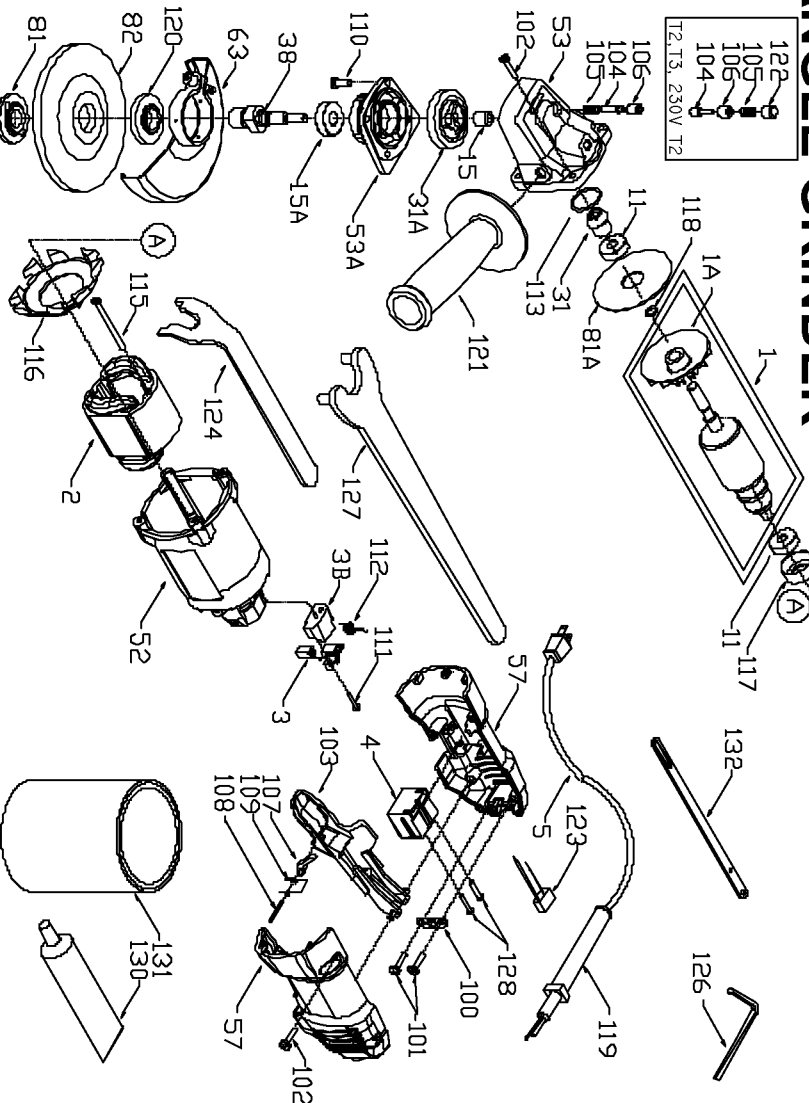

PORTER-CABLE RIGHT ANGLE GRINDER

WARNING: Electrical repairs should only be attempted by trained repairmen. Contact the nearest Porter-Cable Service Center or other competent repair center.

7406

Parts List for 7406 Type 3

Item Number	Part Number	Description	Qty Required
1	885547	ARMATURE (230V)	1
1	891502	ARMATURE	1
1	884248	ARMATURE FAN	1
2	885549	FIELD (230V)	1
2	885335	FIELD	1
3	884257	BRUSH HLDR/BRUSH ASY	2
3	886297	BRUSH HLDR/BRUSH ASY	2
3	690740	BRUSH HOLDER BASE	2
4	884241	SWITCH	1
5	149144	CORD	1
5	330072-97	CORD/10 FT/18-2	1
11	330003-85	BEARING	3
15	841767	BEARING	3
15	330003-17	BEARING,BALL	3
31	D882740	BEVEL PINION	1
31	888241	PINION	1
31	000000-00	No Longer Available	1
31	882742	GEAR	1
38	000000-00	No Longer Available	1
38	000000-00	No Longer Available	1
52	883144	MOTOR HSG	1
53	892911	GEAR HOUSING	1
53	892911	GEAR HOUSING	1
53	884250	GEAR HSG COVER	1
57	884279	HANDLE	1
63	000000-00	No Longer Available	1
63	000000-00	No Longer Available	1