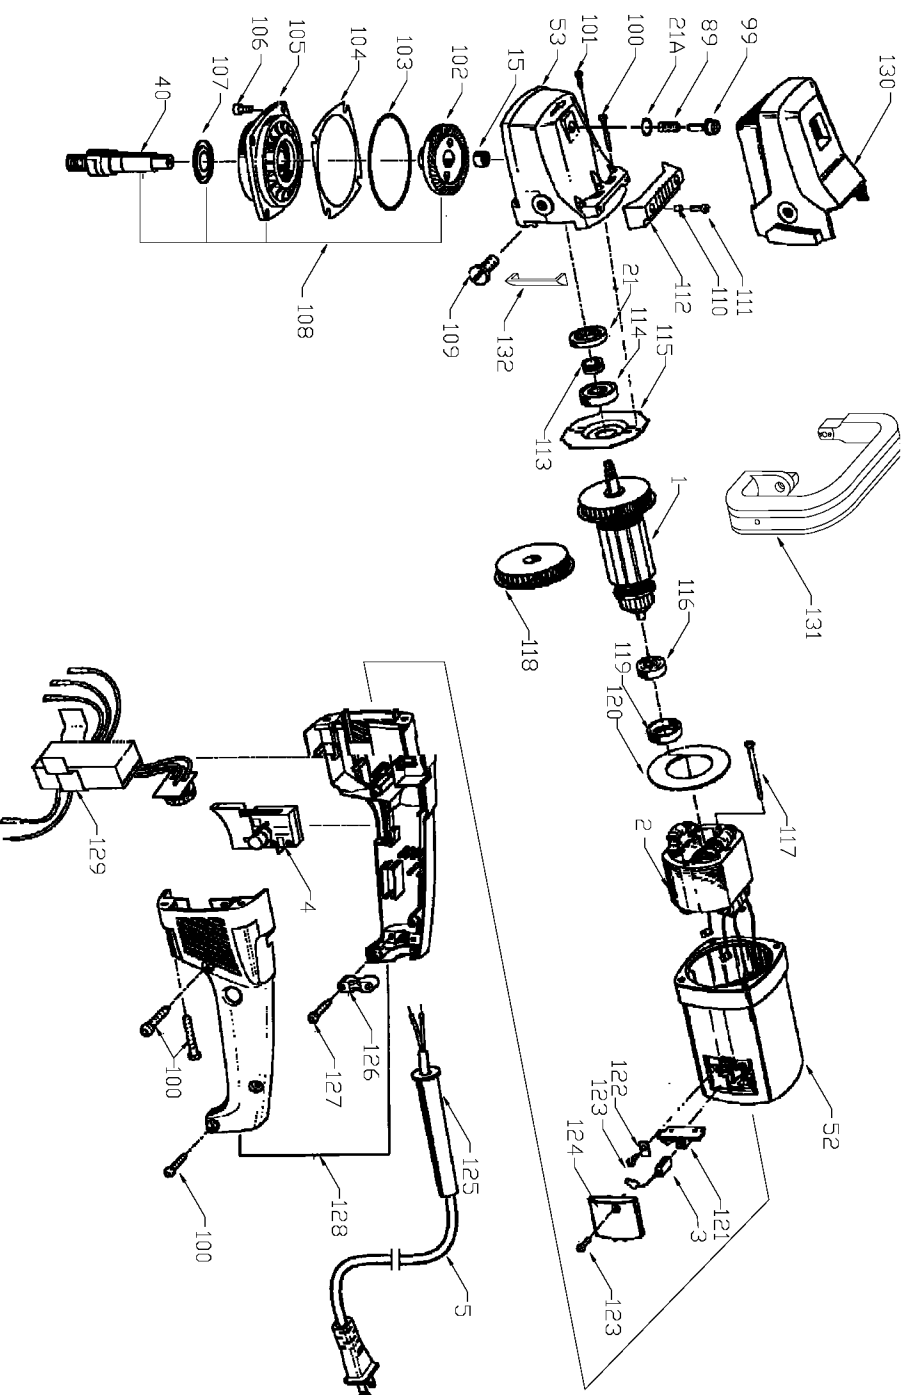

# PORTER-CABLE 7" VARIABLE SPEED POLISHER

**WARNING:** Electrical repairs should only be attempted by trained repairmen. Contact the nearest Porter-Cable Service Center or other competent repair center.

**7428**

## Parts List for 7428 Type 1

Item Number	Part Number	Description	Qty Required
1	276774	ARMATURE	1
2	282197	FIELD	1
3	280283	BRUSH	2
4	259009	SWITCH	1
5	214655	CORDSET ASSY	1
15	199141	BUSHING	1
21	256157	SEAL	1
21	250266	SEAL	1
40	213276	SPINDLE SHAFT	1
52	205826	MOTOR HOUSING	1
53	259666	GEAR HOUSING	1
89	250589	SPRING	1
99	267473	BOLT	10
100	205990	SCREW	10
101	258573	SCREW	10
102	261610	BEVEL GEAR	1
103	176559	SEAL	1
104	176532	SHIM	1
105	262064	BEARING COVER	1
106	271233	SCREW	10
107	257591	SEALING RING	1
108	269395	LOWER GEAR HSG	1
109	211796	SCREW	10
109	251614	SCREW	10
110	250708	SPACER	1
111	252422	SCREW	1
112	250694	TOOL REST	1

## Parts List for 7428 Type 1

Item Number	Part Number	Description	Qty Required
113	279064	BUSHING	1
114	254442	BEARING	1
115	253460	BEARING RETAINER	1
116	254443	BEARING	1
117	196169	SCREW	10
118	207144	FAN	1
119	257354	BEARING MOUNT	1
120	176648	BAFFLE	1
121	205931	BRUSH HOLDER	1
122	194816	RETAINING CLIP	1
123	195715	SCREW	10
124	205834	BRUSH COVER	1
125	103519	STRAIN RELIEVER	1
126	215074	CORD CLAMP	1
127	206245	SCREW	10
128	276871	HANDLE SET	1
129	272833	SPEED CONTROL	1
130	259094	GEAR HOUSING COVER	1
131	253433	AUX HANDLE	1
131	287644	HANDLE	1
132	215724	AIR REVERSING	1