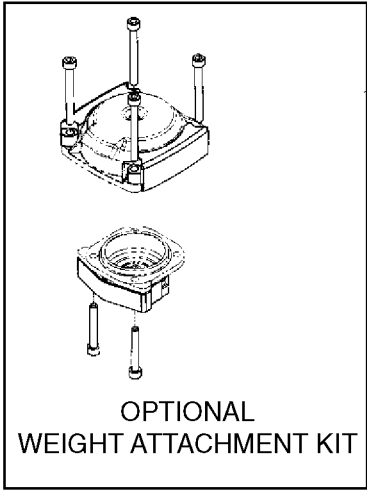

## Parts List for 750S4 Type 0

Item Number	Part Number	Description	Qty Required
1	105749	SCREW-SFHCS-M8x1.25x	1
2	103785	DEFLECTOR	1
3	MSC6100-30	SCREW-SHCS-M6X1.00X3	4
4	103816	CAP-FRAME	1
5	103859	NUT-HFN-M8X1.25	1
6	103760	BUMPER-TOP	1
7	103767	SPRING-HEAD VALVE	1
8	103761	VALVE- HEAD	1
9	MRG041630	O-RING-1.638X.118	1
10	103813	O-RING-2.217X.103	2
11	103818	RETAINER-CYL.SLEEVE	1
12	103814	SEAL-CYLINDER	1
13	850006	O-RING-1.987X.103	1
14	104597	CYLINDER	1
15	851753	O-RING-2.734X.139	1
16	104605	RING-CYLINDER SLEEVE	1
17	103862	GARTER BAND	1
18	103826	O-RING-PISTON-URETHA	1
19	103759	PISTON-T55	1
20	UB2111.2	PIN-SPRING-.125X.69	1
21	UB4809.1	PIN-SPRING-.219X.69	1
22	106074	KIT-DRIVER REPLACEME	1
23	103802	SEAL-CAP	1
24	107149	PROTECTOR-FRAME	1
26	105811	SCREW-TRIGGER PIVOT	2
27	107180	FRAME OVERMOLD	1
28	103758	BUMPER-BOTTOM	1

## Parts List for 750S4 Type 0

Item Number	Part Number	Description	Qty Required
58	103851	BOLT-SQUARE(SPECIAL)	1
59	103776	MAGAZINE STOP	1
61	107310	SPRING-C.T.-INNER	1
62	107220	NOSE-750S4	1
63	103871	COVER-CONTACT ARM	1
65	105776	SPRING-C.T.-OUTER	1
66	103865	NUT-ADJUSTING	1
67	103864	ADAPTER	1
68	103792	ARM-LOWER CONTACT	1
69	103838	PIN-NOSE	2
70	103852	CORE TIP-750S4	1
71	105800	LABEL-MODEL 750S4	1
72	104600	COVER-MAGAZINE	1
73	103839	SPRING-TORSION	1
74	103797	COVER-CORE-S4	1
75	104613	SPRING-PUSHER ASSEMB	1
76	103845	PUSHER-S4	1
77	105790	CORE ASSEMBLY	1
78	103791	HANDLE-PUSHER	1
79	STV2	KIT-TRIGGER	1
80	T55092	ROCKER-TRIGGER	1
81	MPD016012	PIN-DOWEL-.062X.459	1
82	100607	ASSEMBLY-TRIGGER	1
83	TVA6	KIT-TRIGGER VALVE	1
85	SEQ6	KIT-SEQUENTIAL	1
86	MPP030020	PIN-SPIRAL M3X20MM	1
87	105821	SLEEVE-FRAME GUARD	2