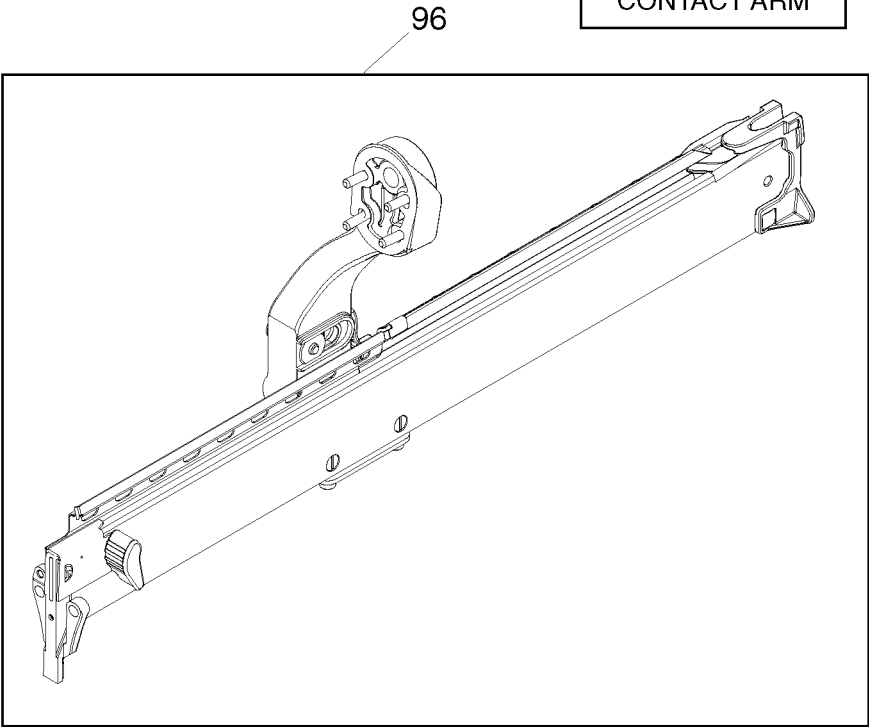

# 750S4

## Parts List for 750S4 Type 0

Item Number	Part Number	Description	Qty Required
1	105749	SCREW-SFHCS-M8x1.25x	1
2	103785	DEFLECTOR	1
3	MSC6100-30	SCREW-SHCS-M6X1.00X3	4
4	103816	CAP-FRAME	1
5	103859	NUT-HFN-M8X1.25	1
6	103760	BUMPER-TOP	1
7	103767	SPRING-HEAD VALVE	1
8	103761	VALVE- HEAD	1
9	MRG041630	O-RING-1.638X.118	1
10	103813	O-RING-2.217X.103	2
11	103818	RETAINER-CYL.SLEEVE	1
12	103814	SEAL-CYLINDER	1
13	850006	O-RING-1.987X.103	1
14	104597	CYLINDER	1
15	851753	O-RING-2.734X.139	1
16	104605	RING-CYLINDER SLEEVE	1
17	103862	GARTER BAND	1
18	103826	O-RING-PISTON-URETHA	1
19	103759	PISTON-T55	1
20	UB2111.2	PIN-SPRING-.125X.69	1
21	UB4809.1	PIN-SPRING-.219X.69	1
22	106074	KIT-DRIVER REPLACEME	1
23	103802	SEAL-CAP	1
24	107149	PROTECTOR-FRAME	1
26	105811	SCREW-TRIGGER PIVOT	2
27	107180	FRAME OVERMOLD	1
28	103758	BUMPER-BOTTOM	1

## Parts List for 750S4 Type 0

Item Number	Part Number	Description	Qty Required
58	103851	BOLT-SQUARE(SPECIAL)	1
59	103776	MAGAZINE STOP	1
61	107310	SPRING-C.T.-INNER	1
62	107220	NOSE-750S4	1
63	103871	COVER-CONTACT ARM	1
65	105776	SPRING-C.T.-OUTER	1
66	103865	NUT-ADJUSTING	1
67	103864	ADAPTER	1
68	103792	ARM-LOWER CONTACT	1
69	103838	PIN-NOSE	2
70	103852	CORE TIP-750S4	1
71	105800	LABEL-MODEL 750S4	1
72	104600	COVER-MAGAZINE	1
73	103839	SPRING-TORSION	1
74	103797	COVER-CORE-S4	1
75	104613	SPRING-PUSHER ASSEMB	1
76	103845	PUSHER-S4	1
77	105790	CORE ASSEMBLY	1
78	103791	HANDLE-PUSHER	1
79	STV2	KIT-TRIGGER	1
80	T55092	ROCKER-TRIGGER	1
81	MPD016012	PIN-DOWEL-.062X.459	1
82	100607	ASSEMBLY-TRIGGER	1
83	TVA6	KIT-TRIGGER VALVE	1
85	SEQ6	KIT-SEQUENTIAL	1
86	MPP030020	PIN-SPIRAL M3X20MM	1
87	105821	SLEEVE-FRAME GUARD	2