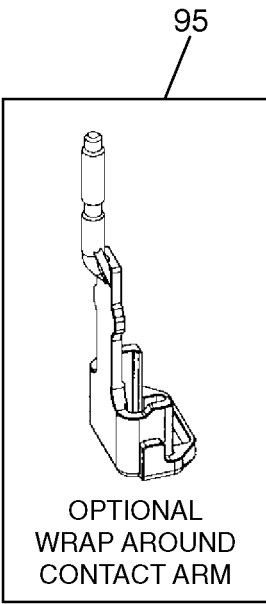

Parts List for 750S4 Type 0

Item Number	Part Number	Description	Qty Required
1	105749	SCREW-SFHCS-M8x1.25x	1
2	103785	DEFLECTOR	1
3	MSC6100-30	SCREW-SHCS-M6X1.00X3	4
4	103816	CAP-FRAME	1
5	103859	NUT-HFN-M8X1.25	1
6	103760	BUMPER-TOP	1
7	103767	SPRING-HEAD VALVE	1
8	103761	VALVE- HEAD	1
9	MRG041630	O-RING-1.638X.118	1
10	103813	O-RING-2.217X.103	2
11	103818	RETAINER-CYL.SLEEVE	1
12	103814	SEAL-CYLINDER	1
13	850006	O-RING-1.987X.103	1
14	104597	CYLINDER	1
15	851753	O-RING-2.734X.139	1
16	104605	RING-CYLINDER SLEEVE	1
17	103862	GARTER BAND	1
18	103826	O-RING-PISTON-URETHA	1
19	103759	PISTON-T55	1
20	UB2111.2	PIN-SPRING-.125X.69	1
21	UB4809.1	PIN-SPRING-.219X.69	1
22	106074	KIT-DRIVER REPLACEME	1
23	103802	SEAL-CAP	1
24	107149	PROTECTOR-FRAME	1
26	105811	SCREW-TRIGGER PIVOT	2
27	107180	FRAME OVERMOLD	1
28	103758	BUMPER-BOTTOM	1