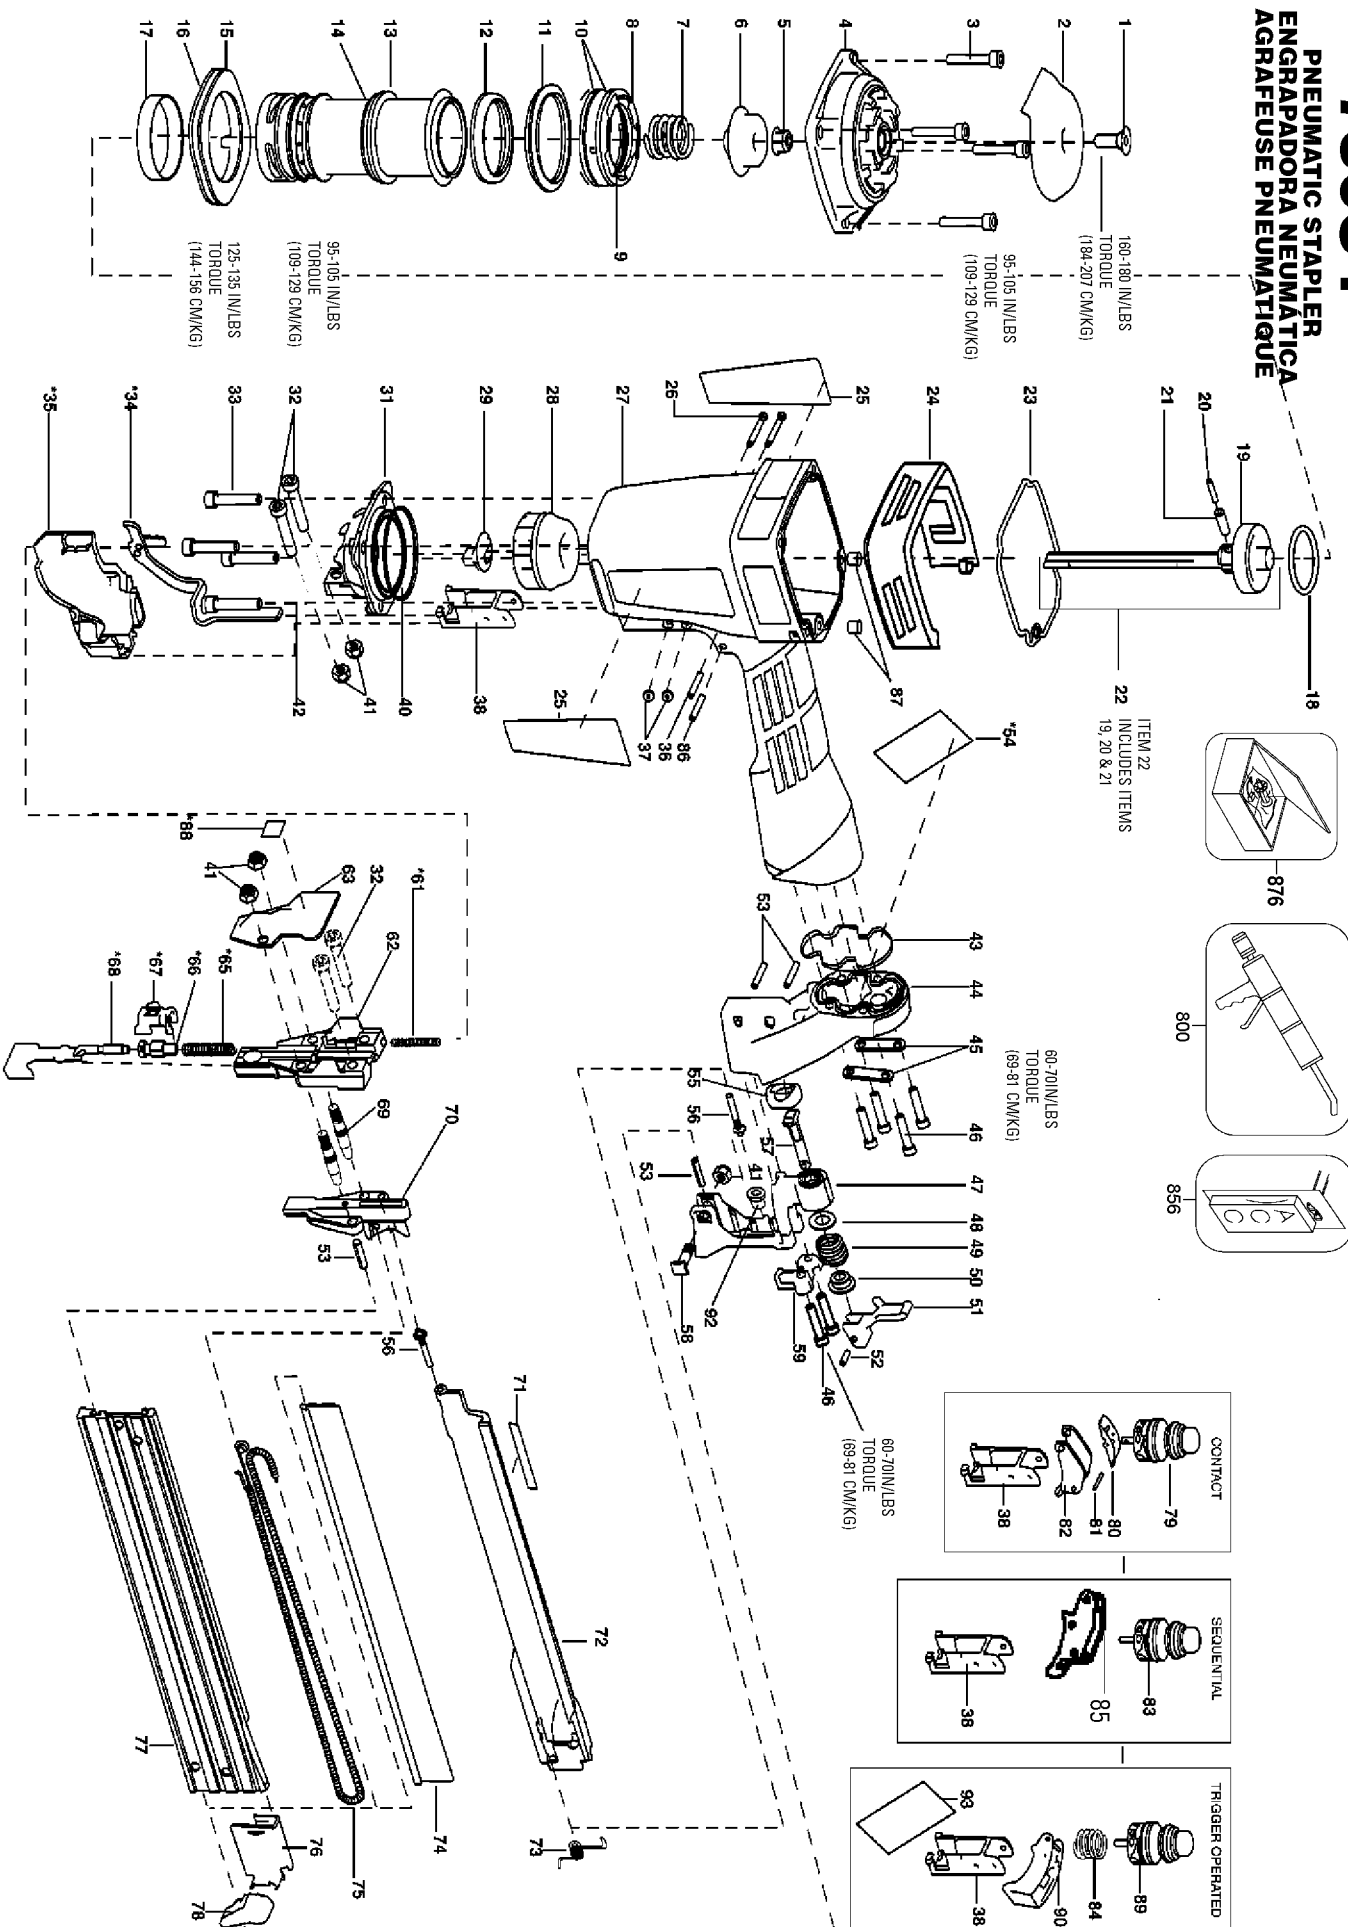

750S4

PNEUMATIC STAPLER ENGRAPADORA NEUMÁTICA AGRAFEUSE PNEUMÁTICA

* Not used for trigger operated tools.