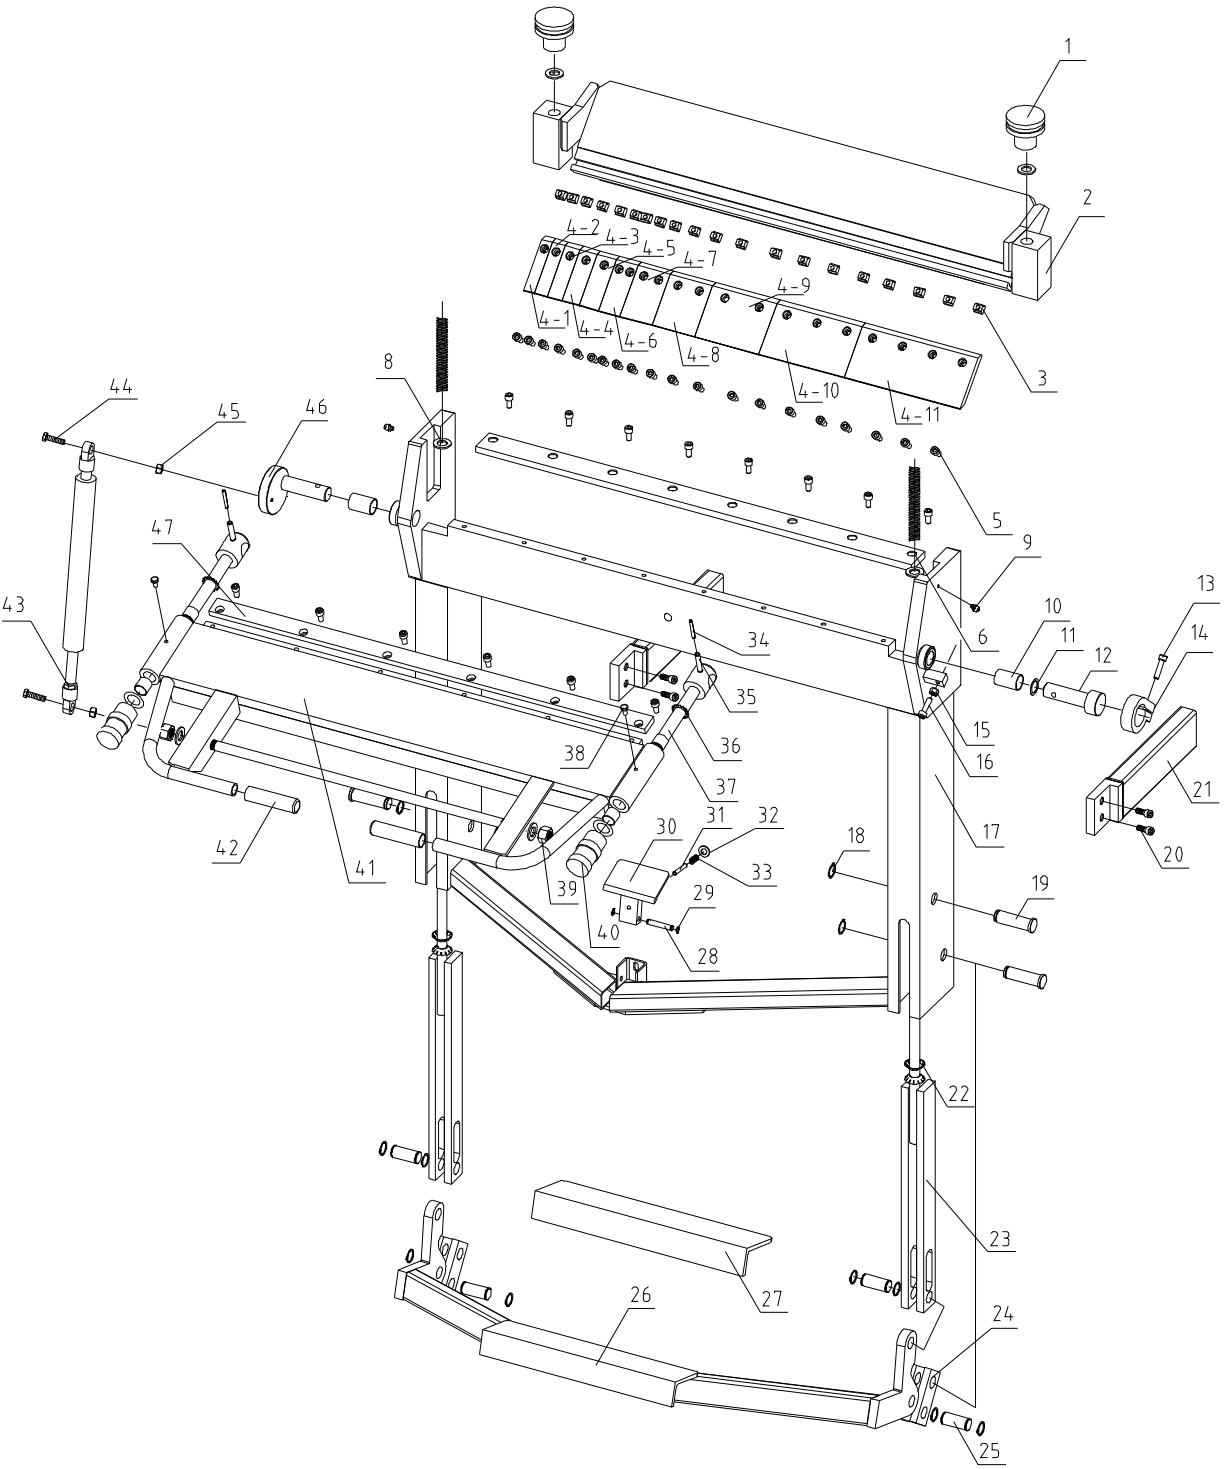

11.1.1 Box and Pan Brake (40" model) – Exploded View

11.1.2 Box and Pan Brake (40" model) – Parts List

Index No.	Part No.	Description	Size	Qty
1	H40-210	Adjusting Nut		2
2	H40-215	Clamping Leaf		1
3	H40-224	T-Nut		20
4-1	H40-201-1	Upper Finger	1"	1
4-2	H40-201-2	Upper Finger	1-1/8"	1
4-3	H40-201-3	Upper Finger	1-3/8"	1
4-4	H40-201-4	Upper Finger	1-1/2"	1
4-5	H40-201-5	Upper Finger	1-3/4"	1
4-6	H40-201-6	Upper Finger	2"	1
4-7	H40-201-7	Upper Finger	3"	1
4-8	H40-201-8	Upper Finger	4"	1
4-9	H40-201-9	Upper Finger	6"	1
4-10	H40-201-10	Upper Finger	7-3/4"	1
4-11	H40-201-11	Upper Finger	10-5/8"	1
5	TS-1505021	Socket Head Cap Screw	M10x20	34
6	H40-202	Clamping Block		1
7	H40-223	Adjusting Nut Spring		2
8	TS-155011	Flat Washer	20mm	6
9	BPF1240-9	Grease Fitting	M8x1	2
10	H40-227	Bushing		2
11	H40-226	Flat Washer		2
12	H40-209	Bending Leaf Pin		1
13	TS-1505051	Socket Head Cap Screw	M10x35	1
14	H40-204	Stop Collar		1
15	TS-1540071	Hex Nut	M10	1
16	TS-1505061	Socket Head Cap Screw	M10x40	1
17	H40-1020-04	Leg		1
18	BPF1240-18	Ext. Retaining Ring	25mm	13
19	H40-208	Leg Pin		3
20	TS-1505041	Socket Head Cap Screw	M10x30	4
21	H40-217-3	Extension Bracket		2
22	BPF1240-22	Disc Spring	Ø40xø20x1mm	4
23	H40-205	Rod		2
24	H40-206	Foot Pedal Lever		4
25	H40-207	Lever Pin		4
26	H40-216	Foot Pedal		1
27	H40-402	Tread Plate Rubber		1
28	H40-211	Roll Pin		1
29	BPF1240-29	Ext. Retaining Ring	10mm	2
30	H40-213	Foot Pedal Lock		1
31	BPF1240-31	Spring Pin	8x50mm	1
32	TS-1550061	Flat Washer	8mm	1
33	H40-212	Pedal Lock Spring		1
34	BPF1240-34	Spring Pin	6x50mm	2
35	BPF1240-35	Spring Pin	10x50mm	2
36	BPF1240-36	O-Ring	25x3.55mm	2
37	H40-222	Setback Knob		2
38	TS-1490021	Hex Cap Screw	M8x16	2
39	TS-1540061	Hex Nut	M8	2
40	H40-221	Setback Knob		2
41	H40-218	Bending Leaf		1
42	H40-401	Operating Handle		2
43	H40-1020-05	Air Spring	1500N	1
44	TS-2211451	Hex Cap Screw	M12x45	2
45	TS-1540081	Hex Nut	M12	2
46	H40-1020-00	Crank		1
47	H40-219	Bending Leaf Blade		1
48	BPF1240-WL	Warning Label		1
49	JETLOGO-1	JET Logo Plate		1
50	BPF1240-ID	I. D. Plate		1