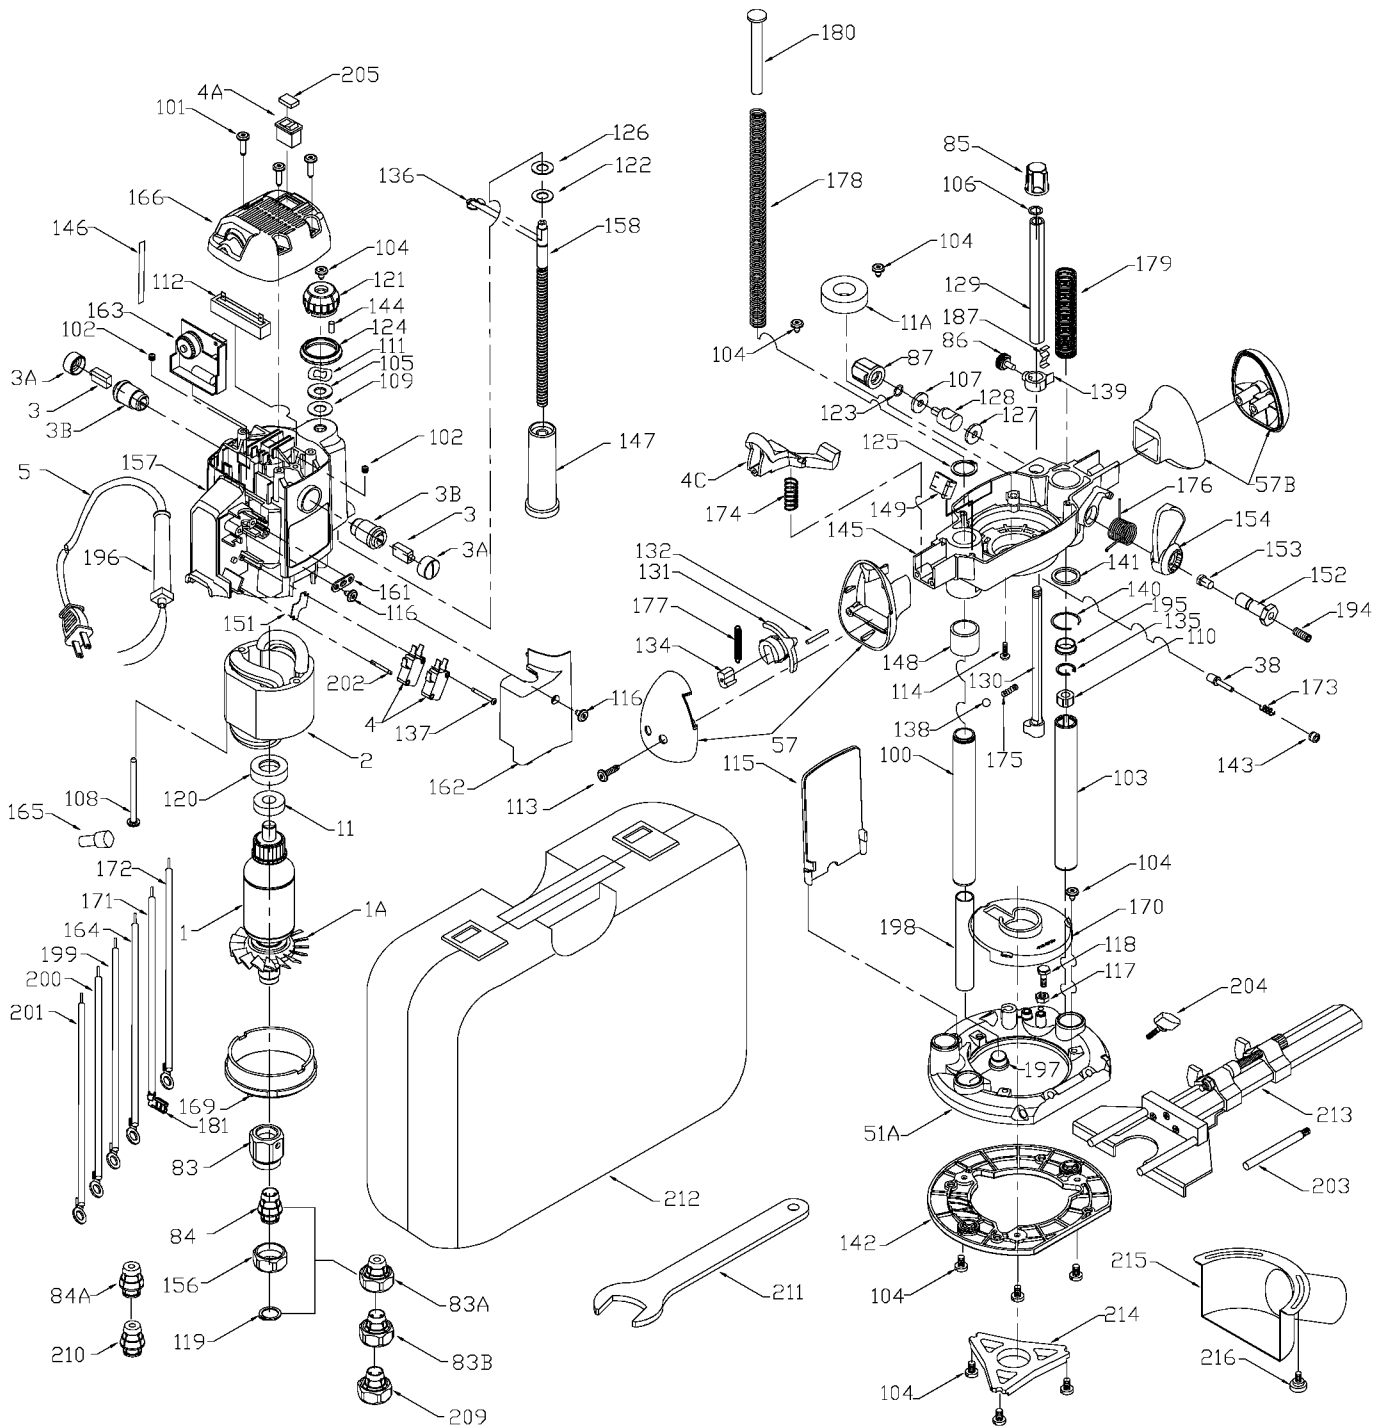

PORTER-CABLE PLUNGE ROUTER

7529

WARNING: Electrical repairs should only be attempted by trained repairmen. Contact the nearest Porter-Cable Service Center or other competent repair center.

Parts List for 7529 Type 1

Item Number	Part Number	Description	Qty Required
1	000000-00	No Longer Available	1
1	000000-00	No Longer Available	1
1	893728	FAN	1
2	892897	FIELD	1
2	892385	FIELD	1
3	876643	BRUSH	2
3	803483	BRUSH CAP	2
3	873497	BRUSH HOLDER	2
4	892126	SWITCH	1
4	889467	SWITCH	2
4	A22756	SWITCH	1
4	891934	ON-OFF SWITCH	1
4	000000-00	No Longer Available	1
5	891461	CORD & PLUG	1
5	A10193	CORDSET	1
11	330003-64	BALL BEARING	3
11	803831SV	BEARING	3
38	698708	SPINDLE LOCK	1
51	892386SV	BASE	1
57	000000-00	No Longer Available	1
57	908593	HANDLE SET	1
83	000000-00	No Longer Available	1
83	42999	1/4 INCH COLLET ASSY	1
83	42950	1/2 INCH COLLET ASSY	1
84	000000-00	No Longer Available	1
84	876671	COLLET 1/2 INCH	1
84	876669	COLLET 1/4 INCH	1