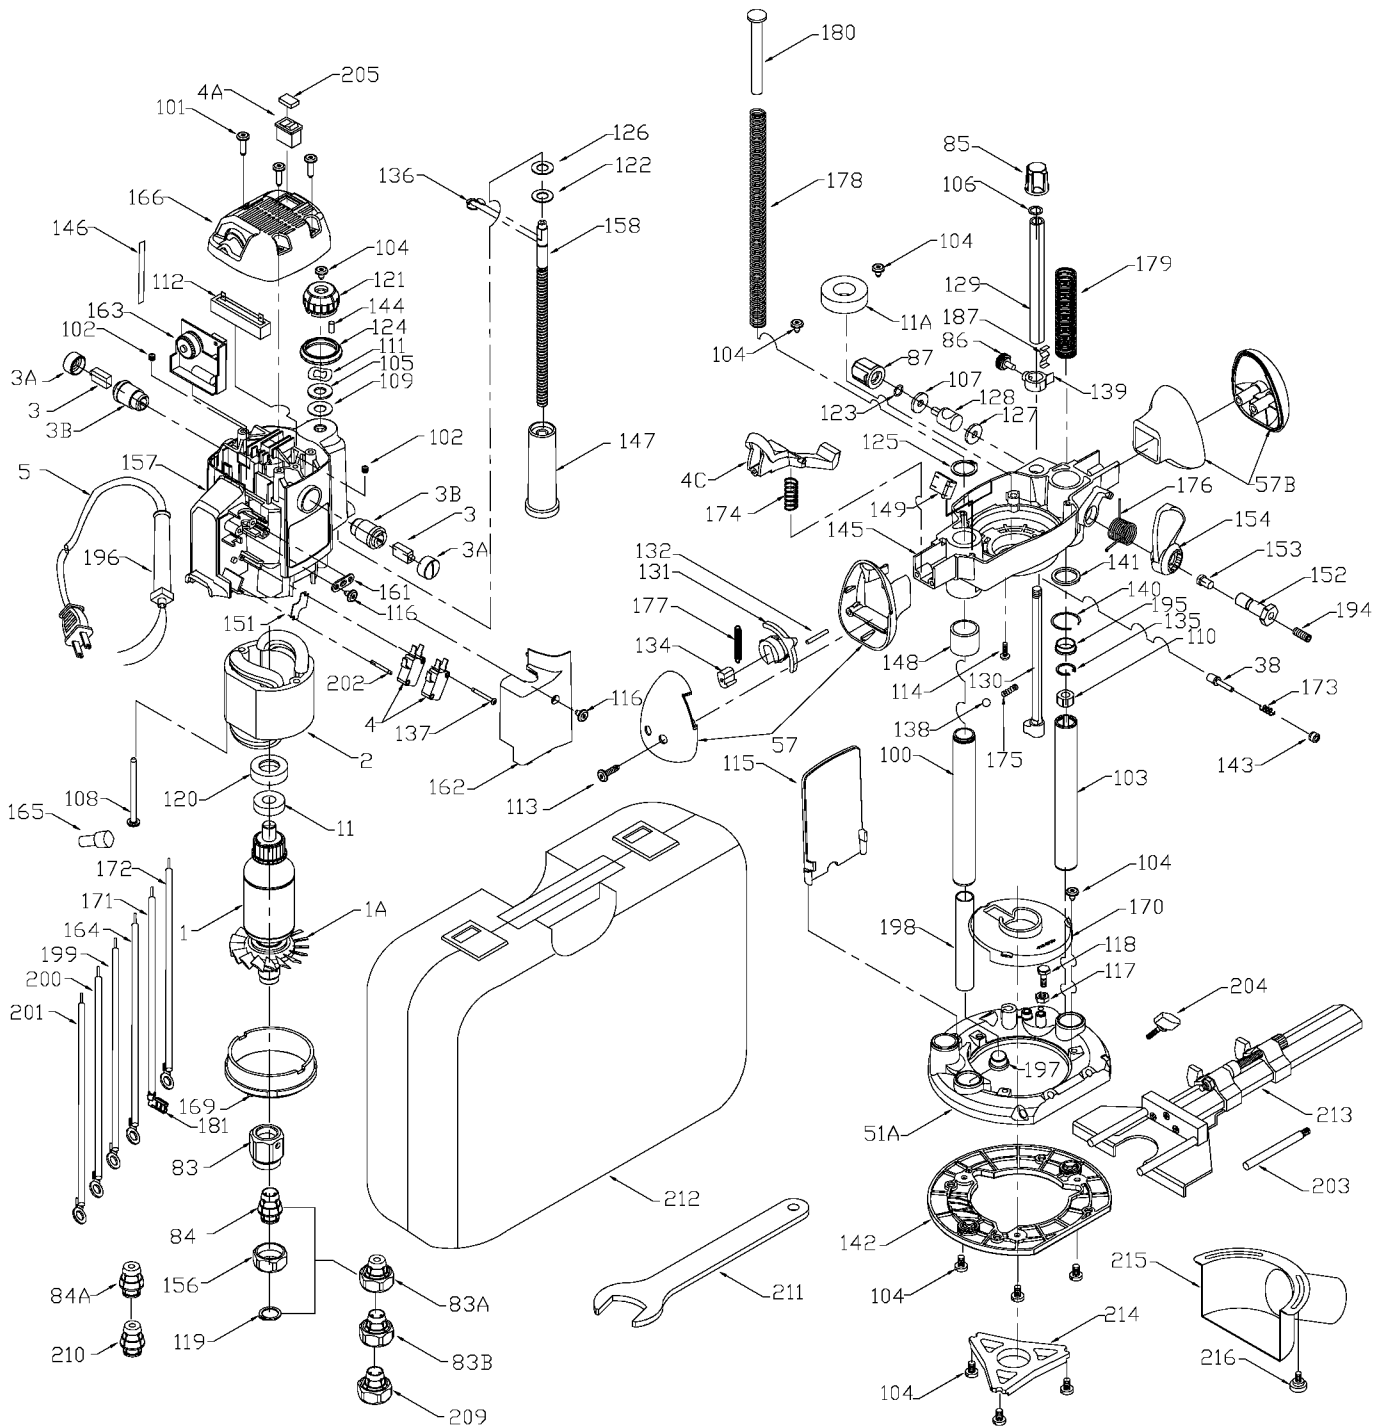

PORTER-CABLE PLUNGE ROUTER

7529

WARNING: Electrical repairs should only be attempted by trained repairmen. Contact the nearest Porter-Cable Service Center or other competent repair center.

Parts List for 7529 Type 2

Item Number	Part Number	Description	Qty Required
1	000000-00	No Longer Available	1
1	000000-00	No Longer Available	1
1	893728	FAN	1
2	892385	FIELD	1
2	892897	FIELD	1
3	876643	BRUSH	2
3	803483	BRUSH CAP	2
3	873497	BRUSH HOLDER	2
4	892126	SWITCH	1
4	889467	SWITCH	2
4	A22756	SWITCH	1
4	891934	ON-OFF SWITCH	1
4	000000-00	No Longer Available	1
5	891461	CORD & PLUG	1
5	A10193	CORDSET	1
11	330003-64	BALL BEARING	3
11	803831SV	BEARING	3
38	698708	SPINDLE LOCK	1
51	892386SV	BASE	1
57	000000-00	No Longer Available	1
57	908593	HANDLE SET	1
83	000000-00	No Longer Available	1
83	42999	1/4 INCH COLLET ASSY	1
83	42950	1/2 INCH COLLET ASSY	1
84	000000-00	No Longer Available	1
84	876671	COLLET 1/2 INCH	1
84	876669	COLLET 1/4 INCH	1